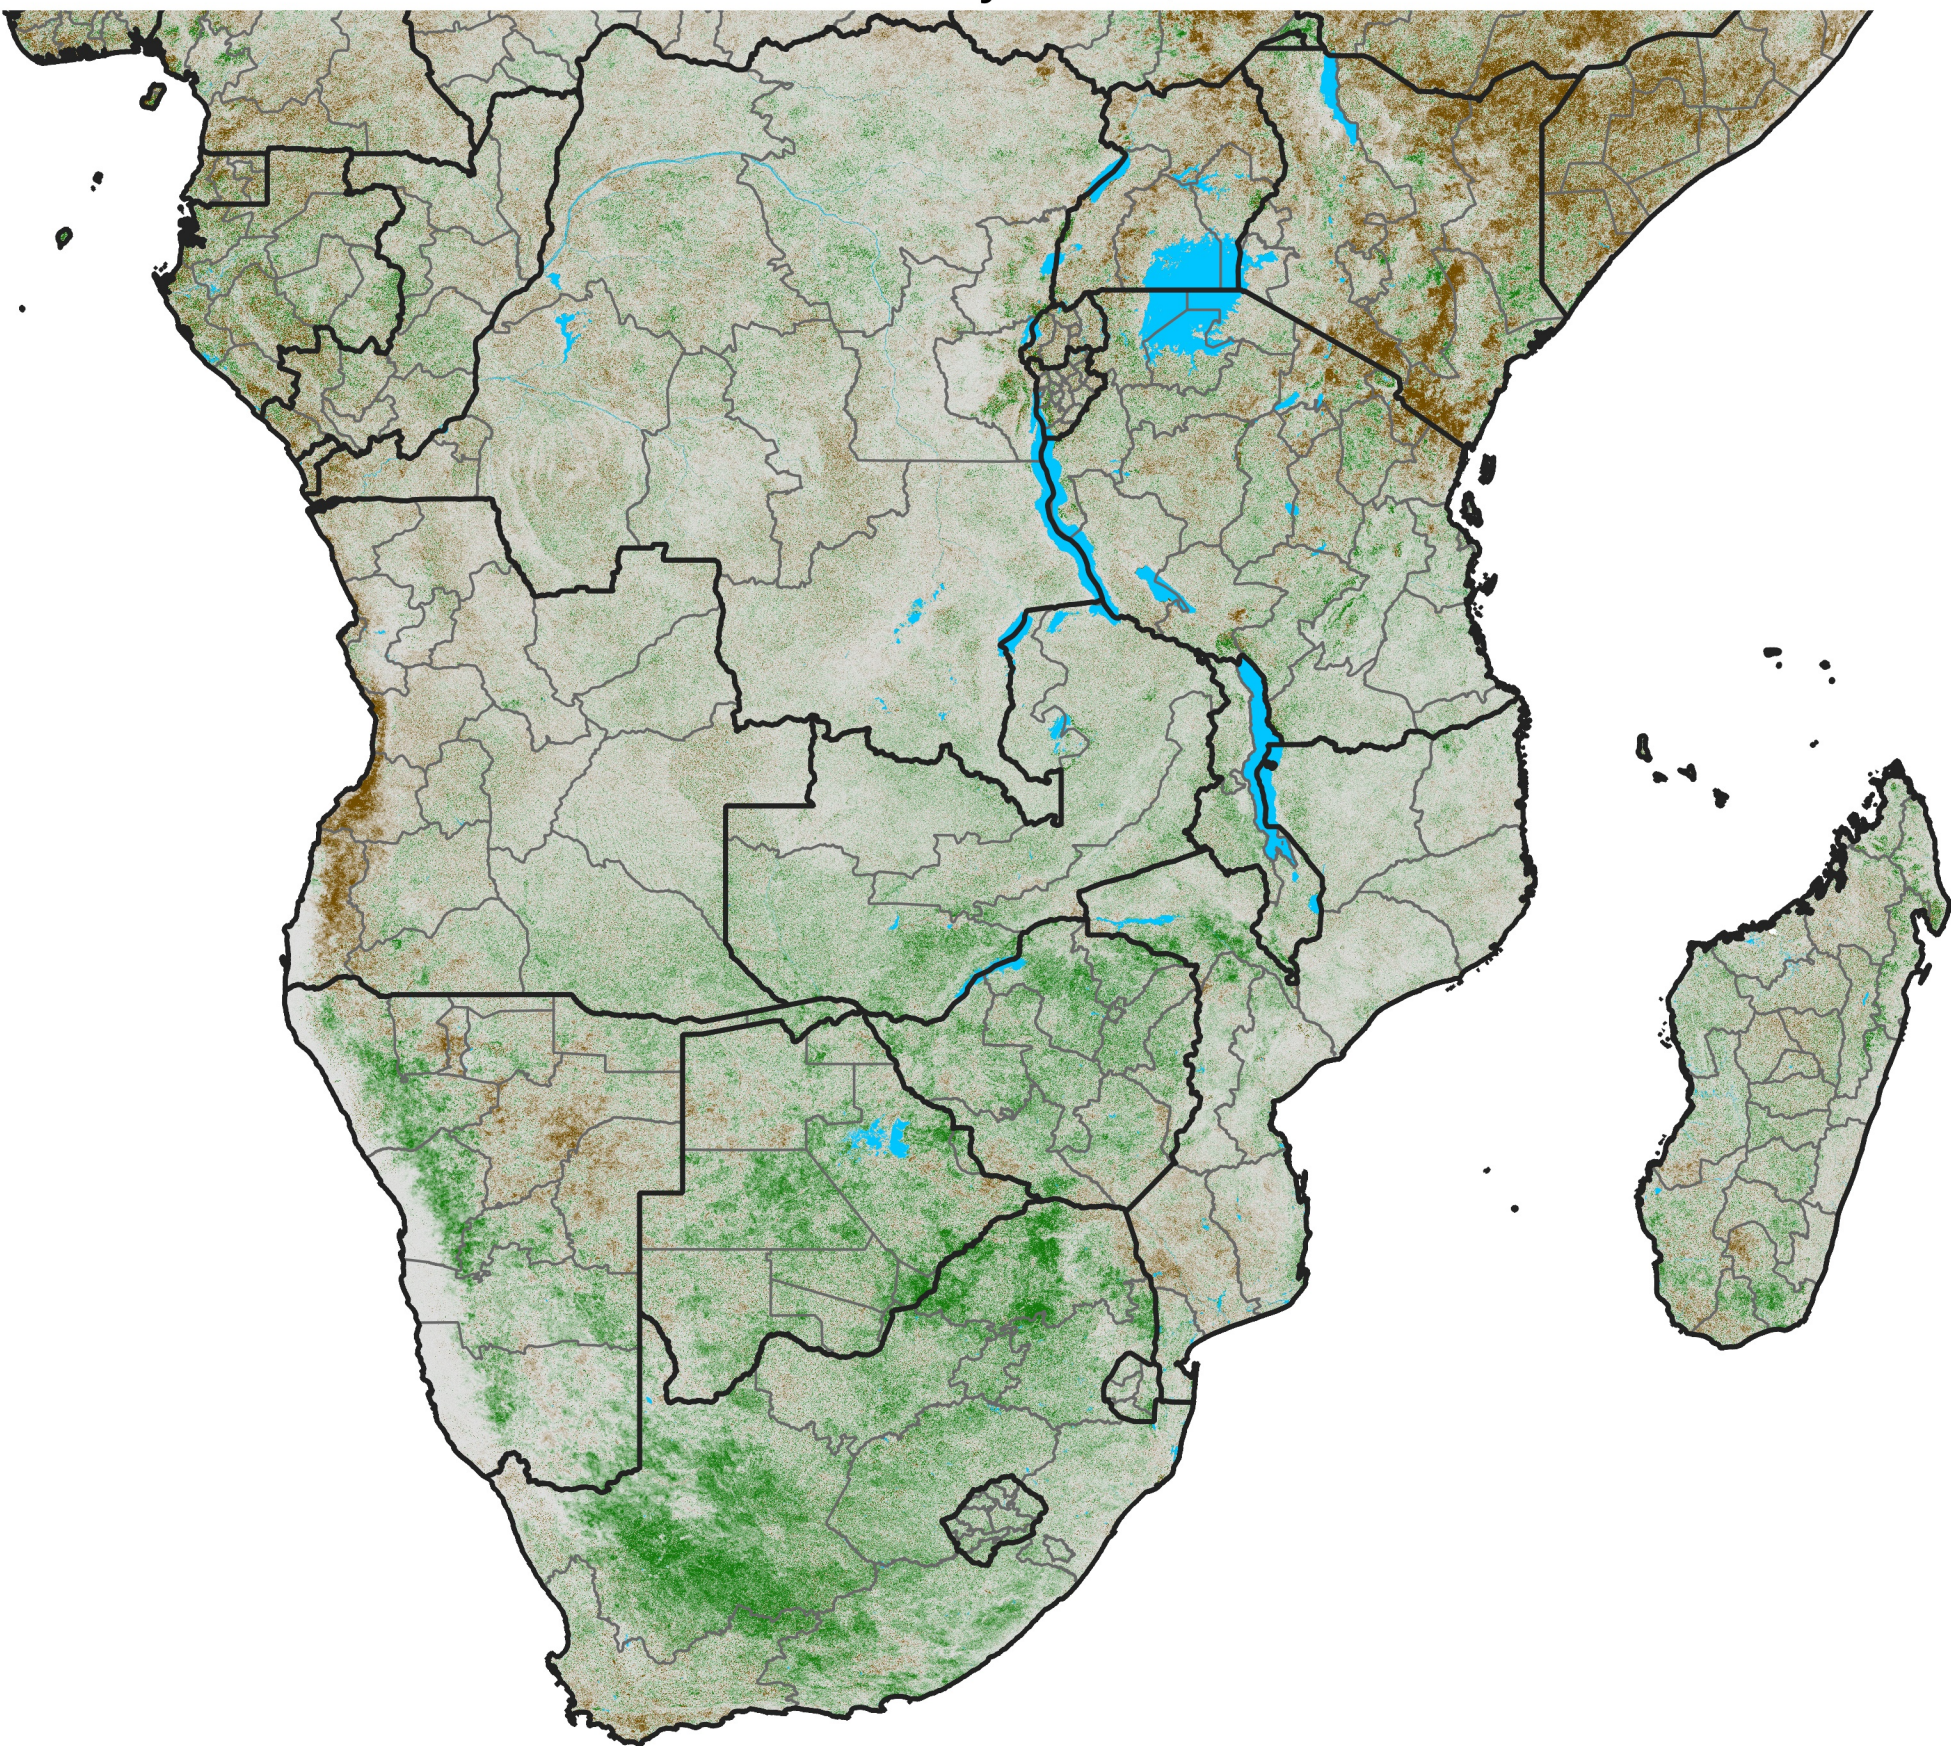

Southern Africa

NDVI Difference

2022 minus 2021

Period 26 / May 01 - 10, 2022

NDVI Difference

<math>< -0.3</math> -0.2 -0.1 -0.05 0.05 0.1 0.2 > 0.3

Negative

No Difference