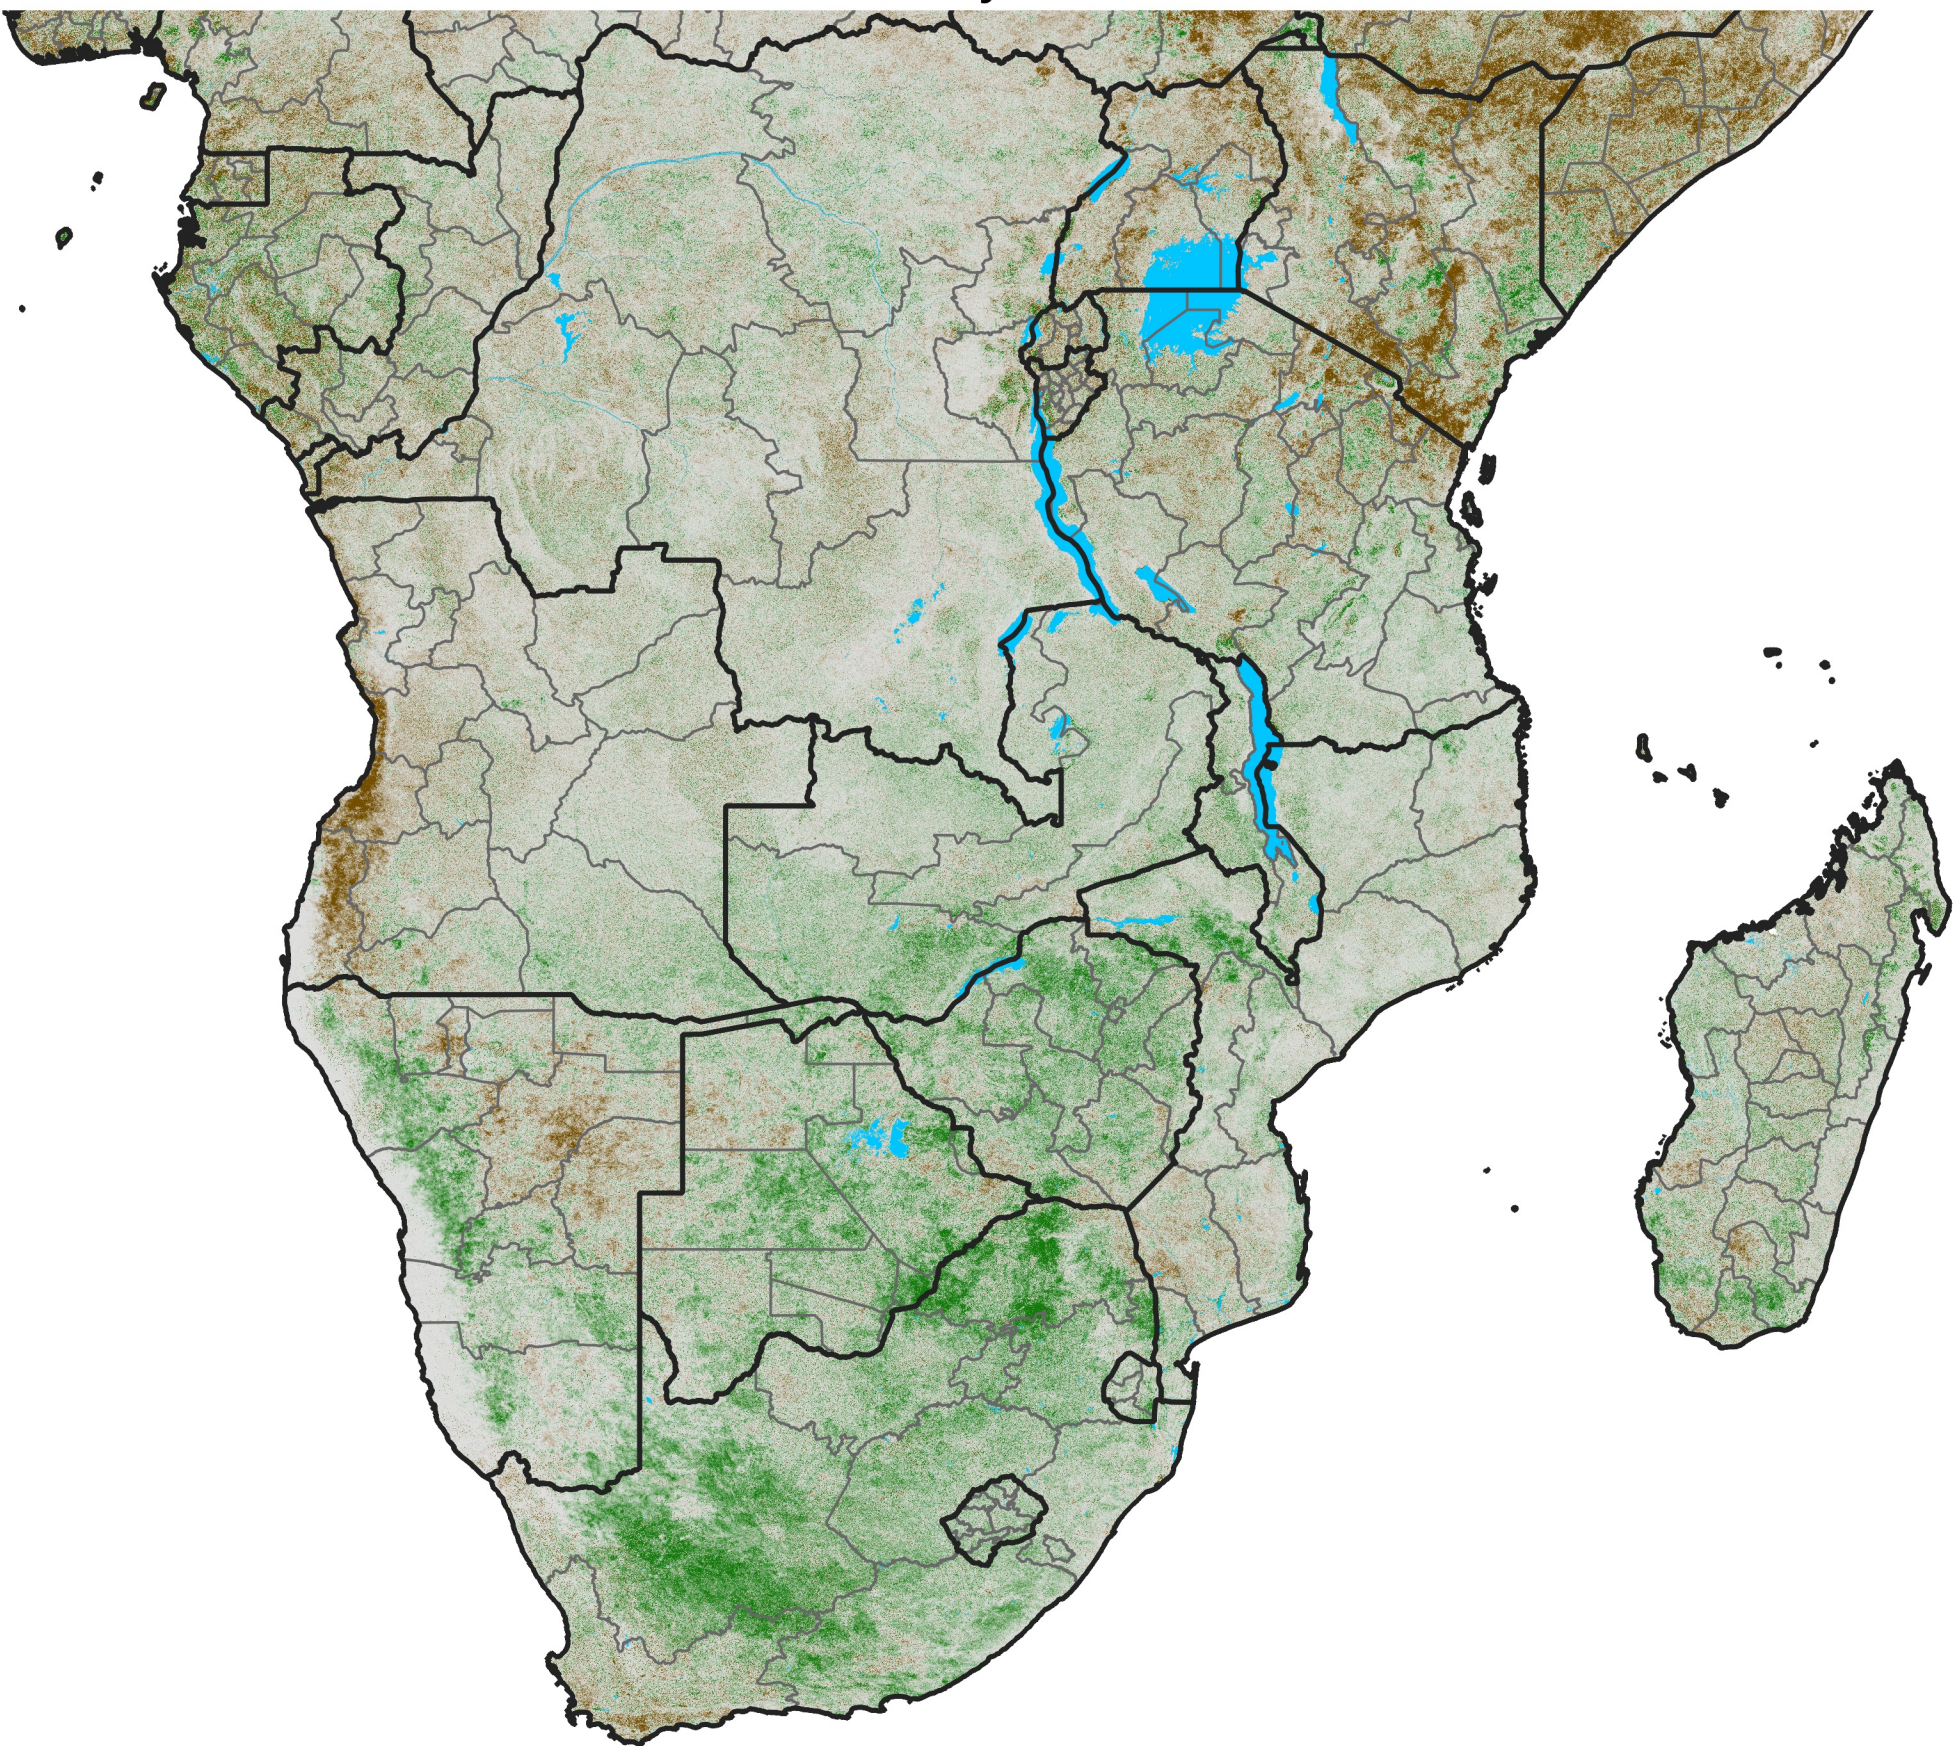

Southern Africa

NDVI Difference

2022 minus 2021

Period 27 / May 06 - 15, 2022

NDVI Difference

<math>< -0.3</math> -0.2 -0.1 -0.05 0.05 0.1 0.2 > 0.3

Negative

No Difference