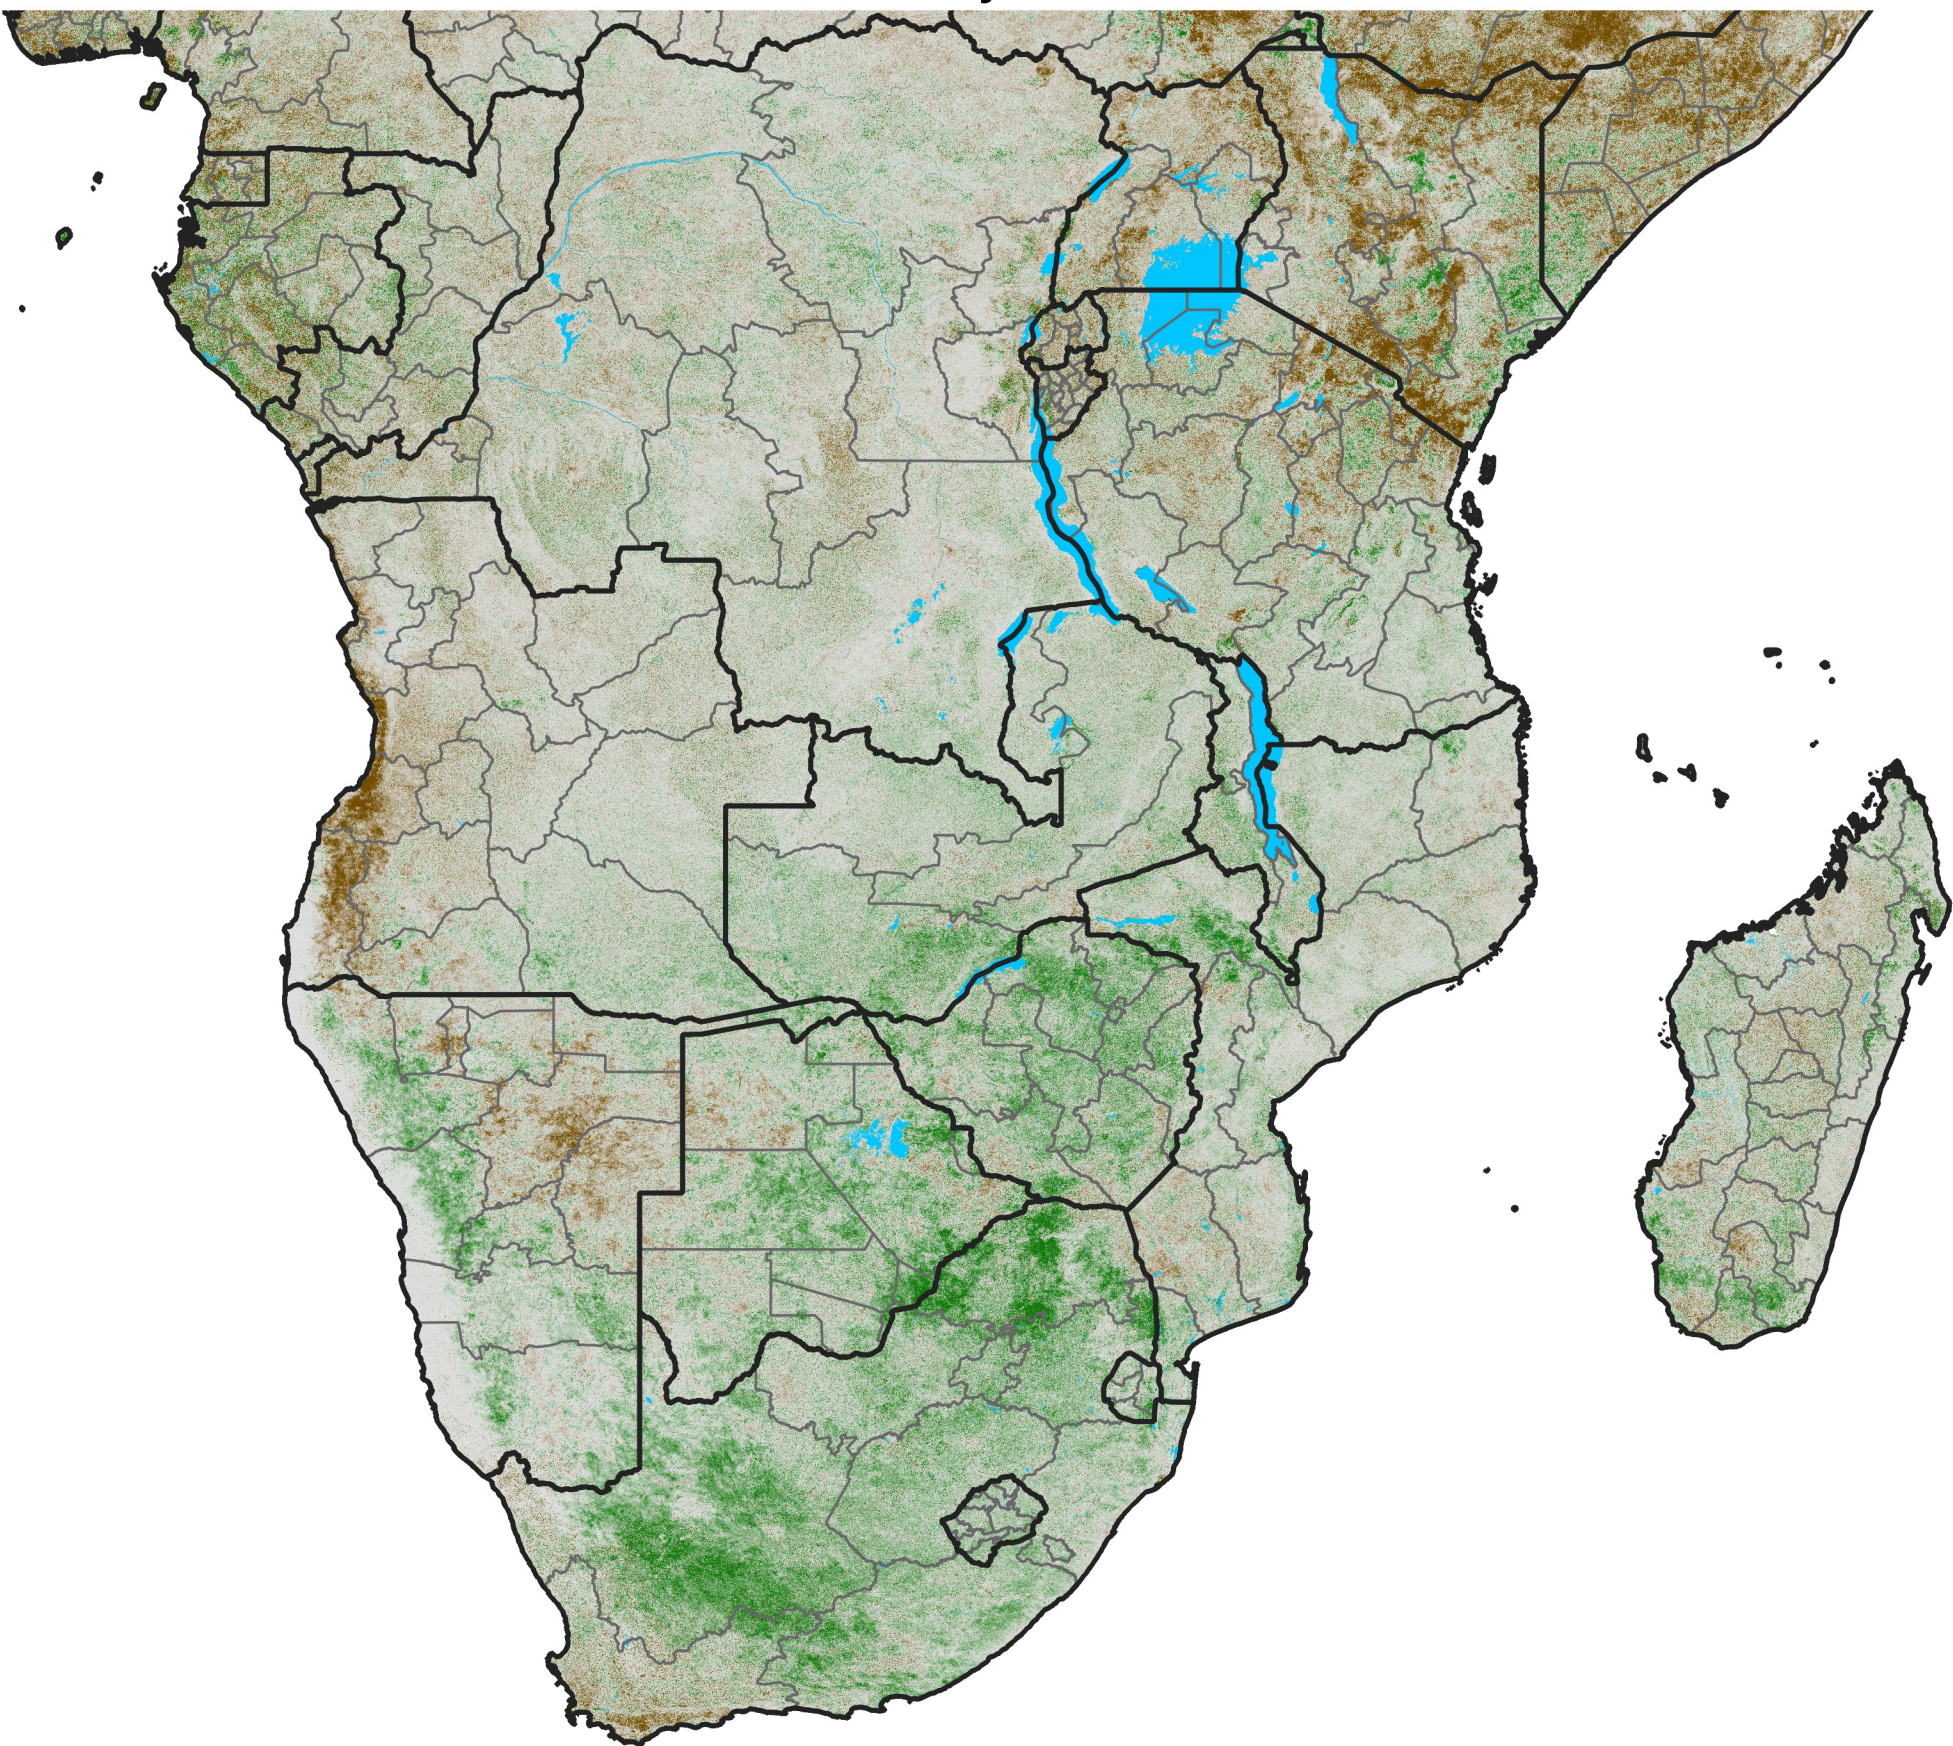

Southern Africa

NDVI Difference

2022 minus 2021

Period 28 / May 11 - 20, 2022

NDVI Difference

< -0.3 -0.2 -0.1 -0.05 0.05 0.1 0.2 > 0.3

Negative

No Difference