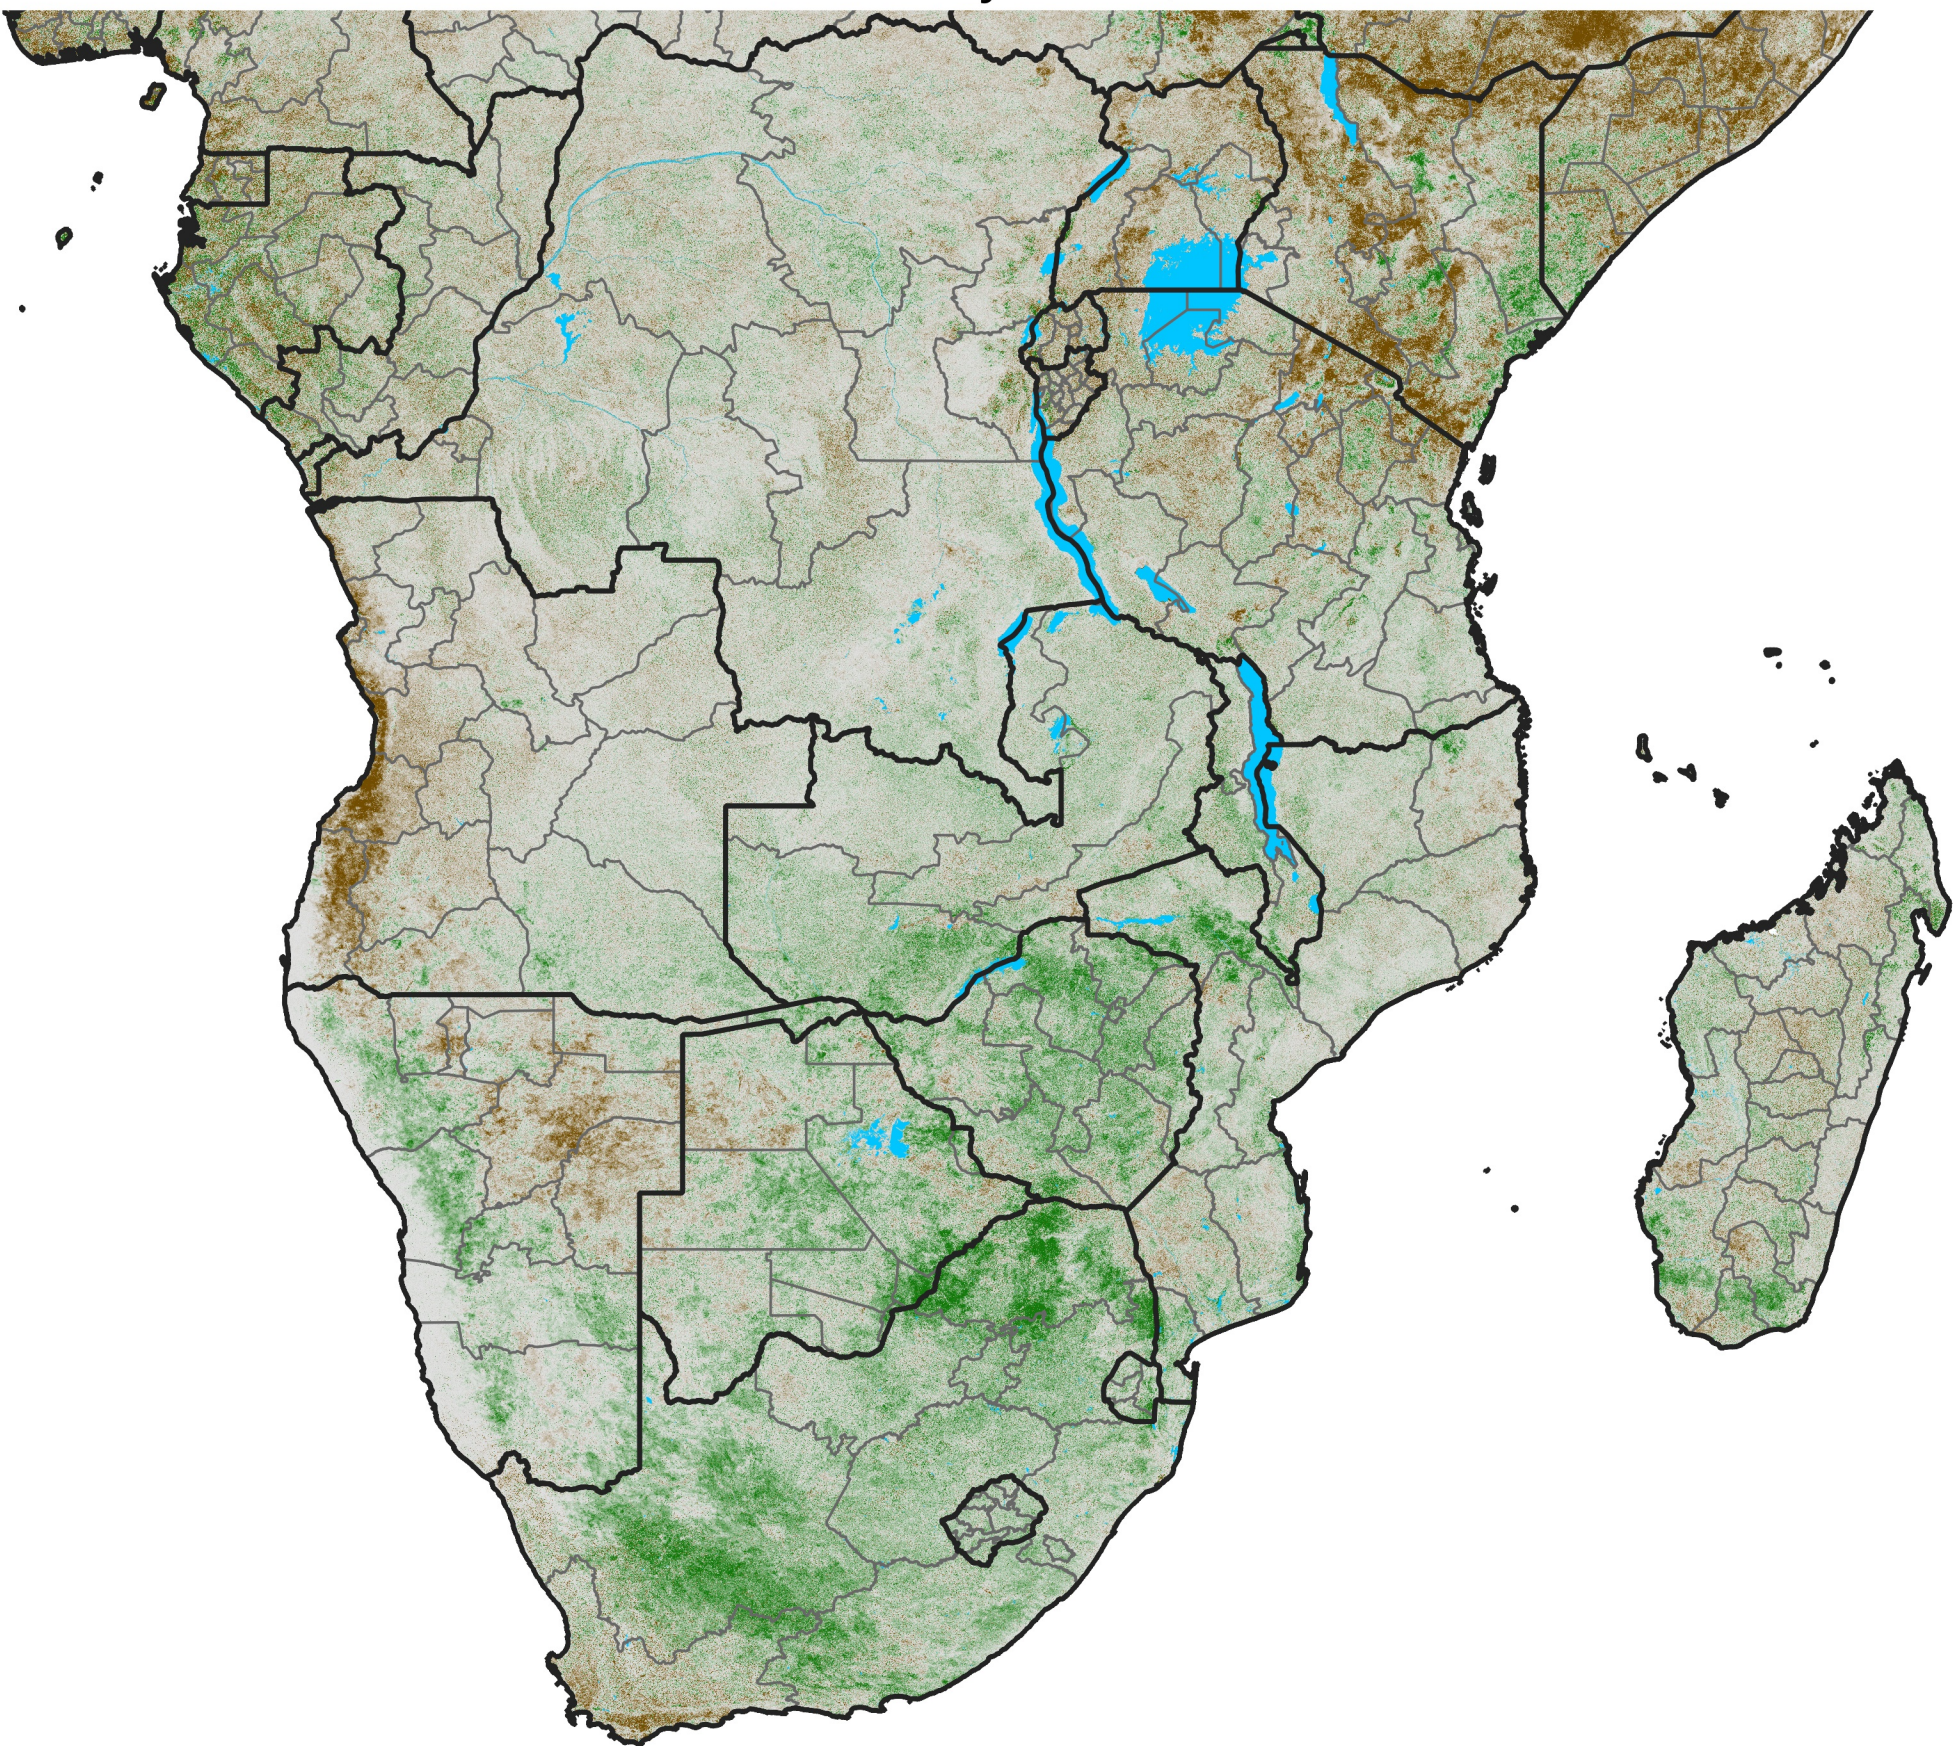

Southern Africa

NDVI Difference

2022 minus 2021

Period 29 / May 16 - 25, 2022

NDVI Difference

< -0.3 -0.2 -0.1 -0.05 0.05 0.1 0.2 >0.3

Negative

No Difference