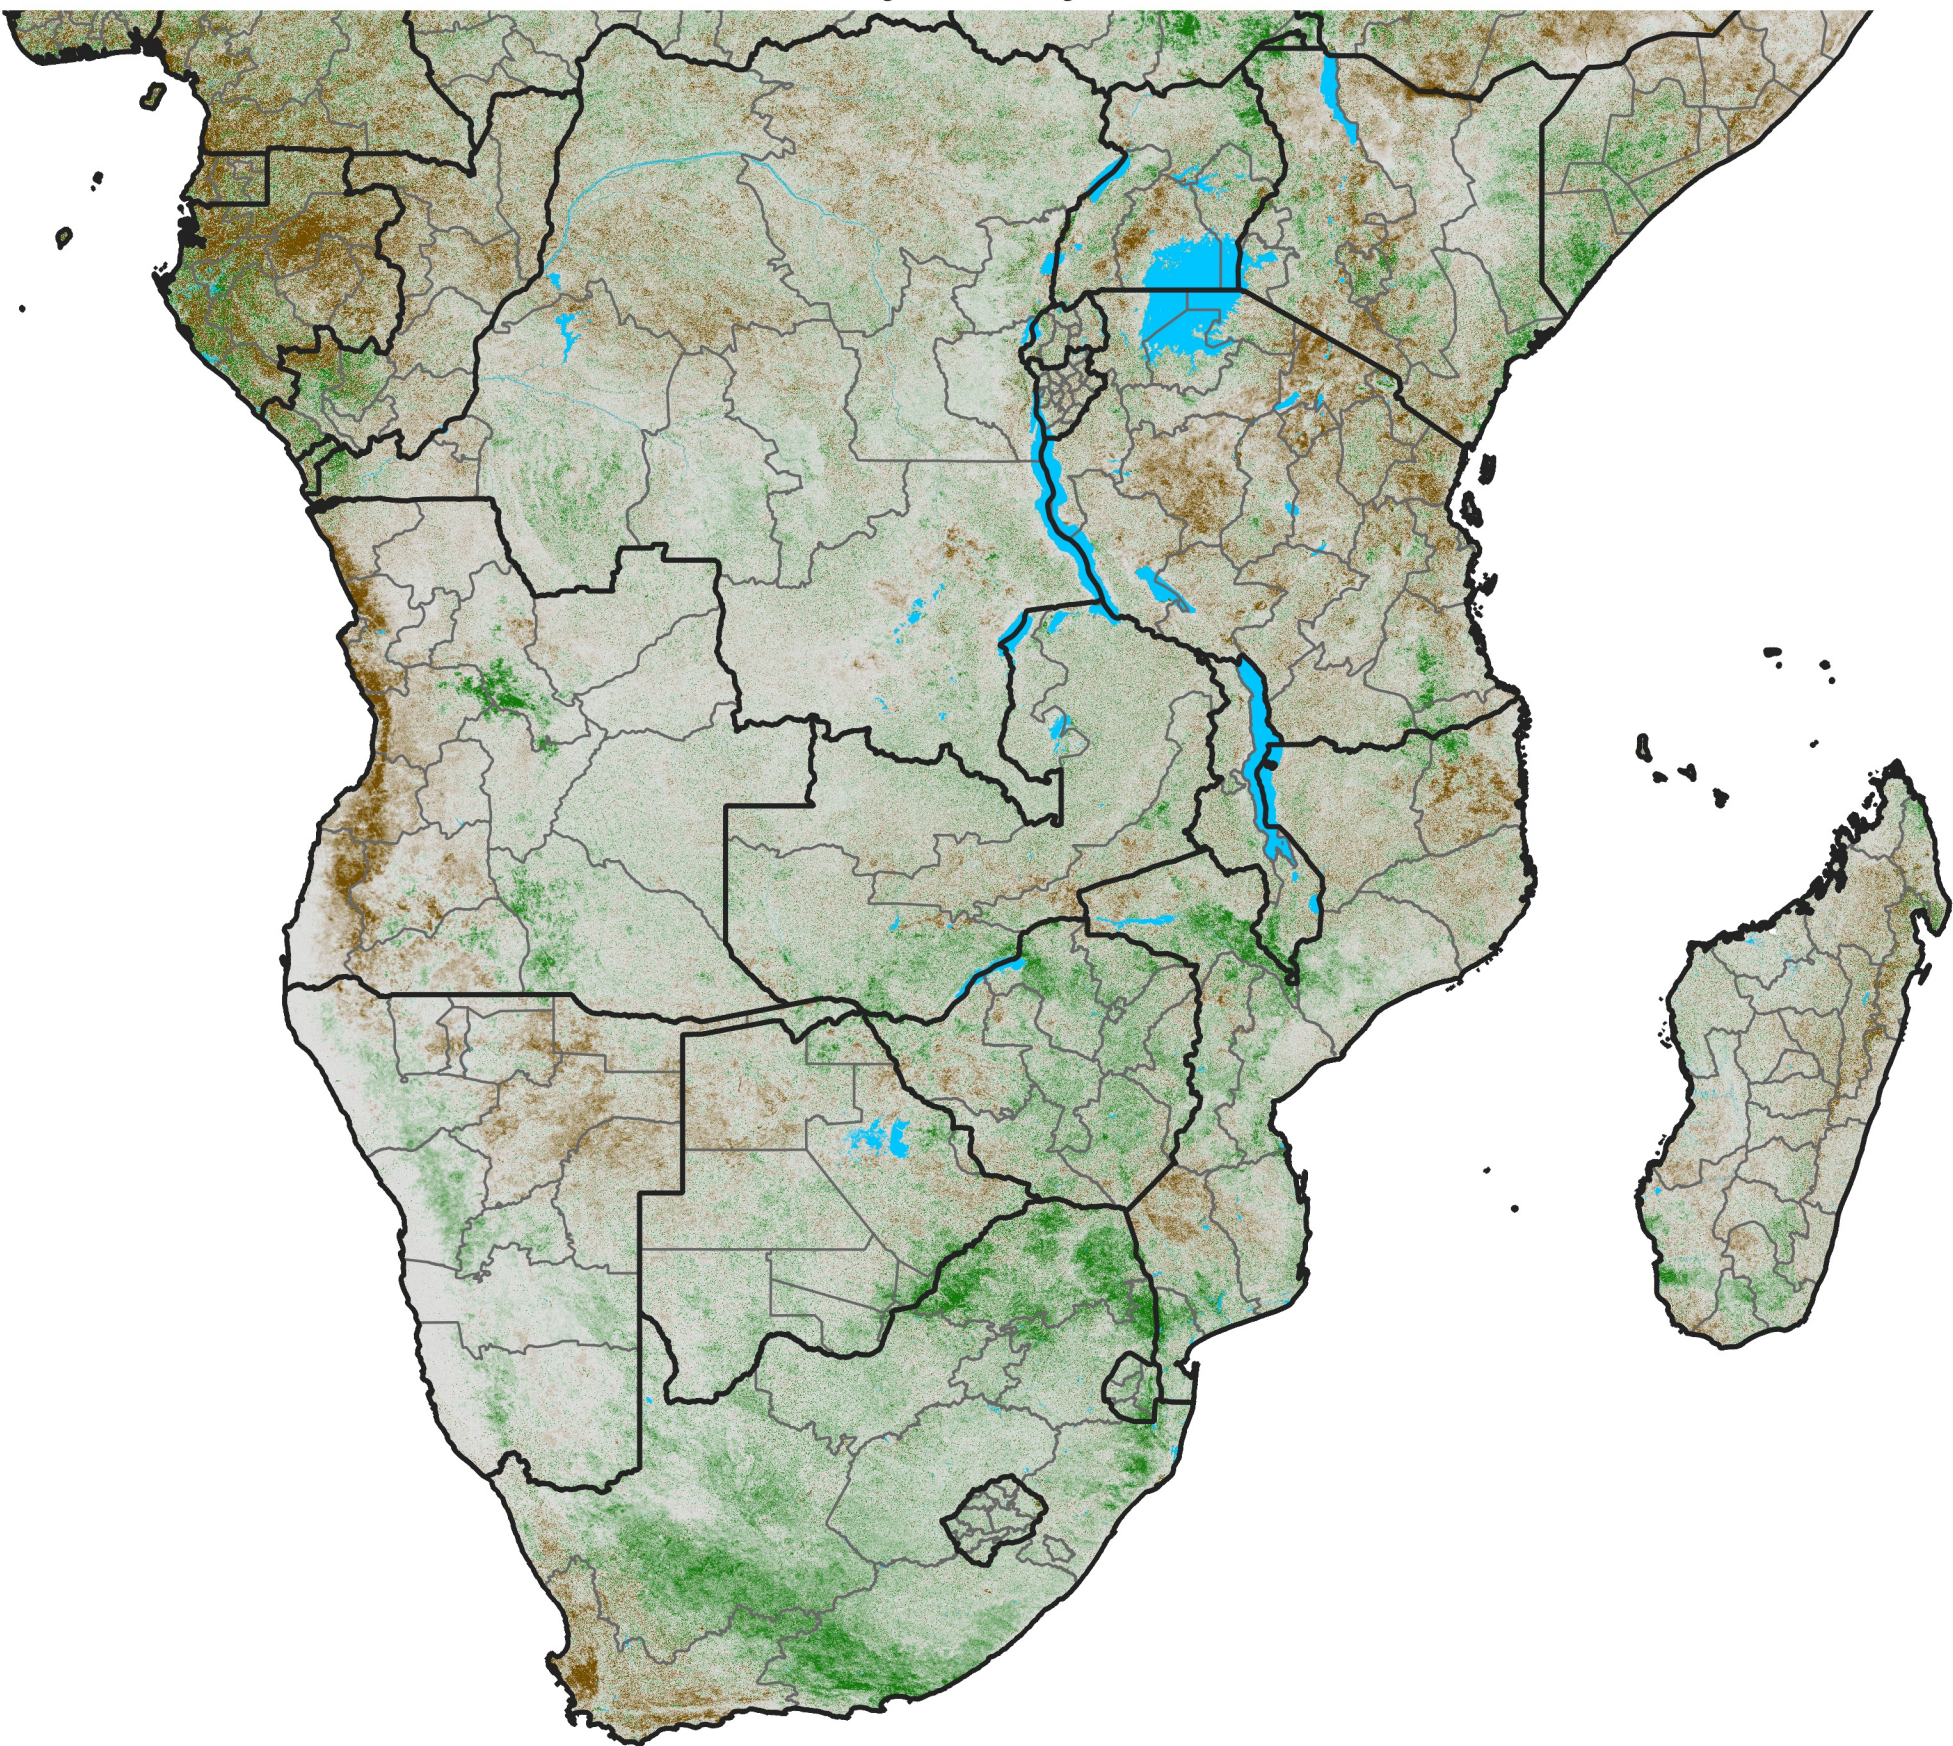

Southern Africa

NDVI Difference

2022 minus 2021

Period 37 / Jun 26 - Jul 05, 2022

NDVI Difference

< -0.3 -0.2 -0.1 -0.05 0.05 0.1 0.2 >0.3

Negative

No Difference