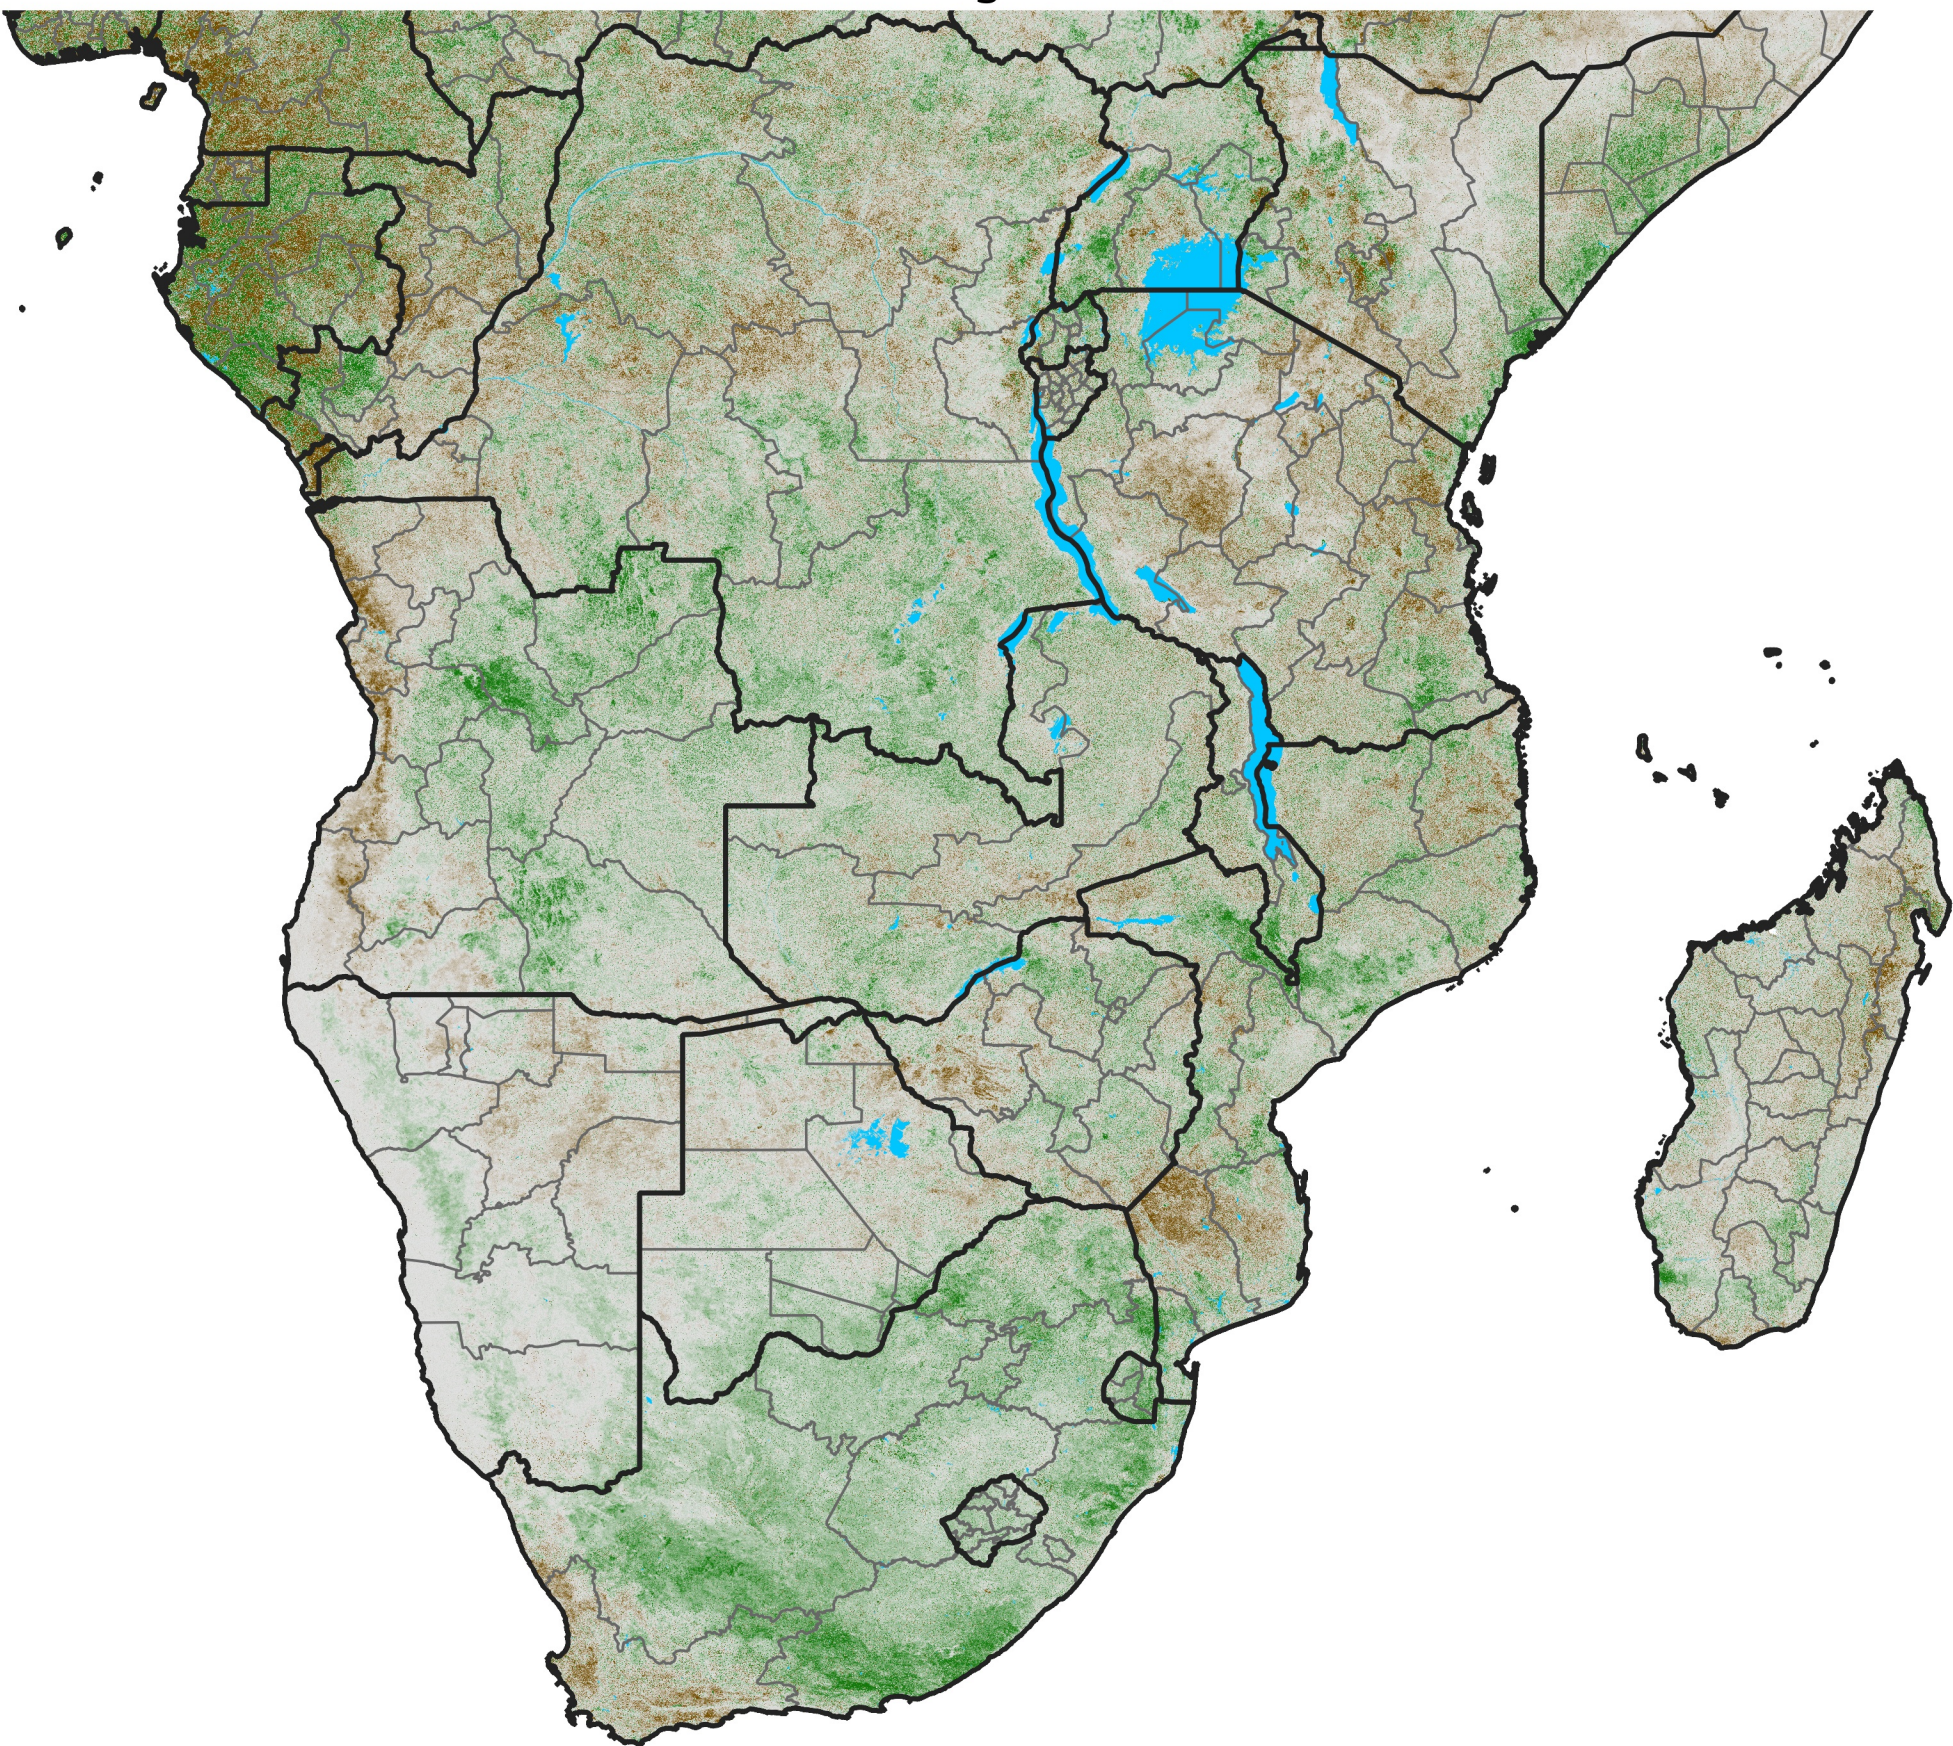

Southern Africa

NDVI Difference

2022 minus 2021

Period 45 / Aug 06 - 15, 2022

NDVI Difference

< -0.3 -0.2 -0.1 -0.05 0.05 0.1 0.2 >0.3

Negative

No Difference