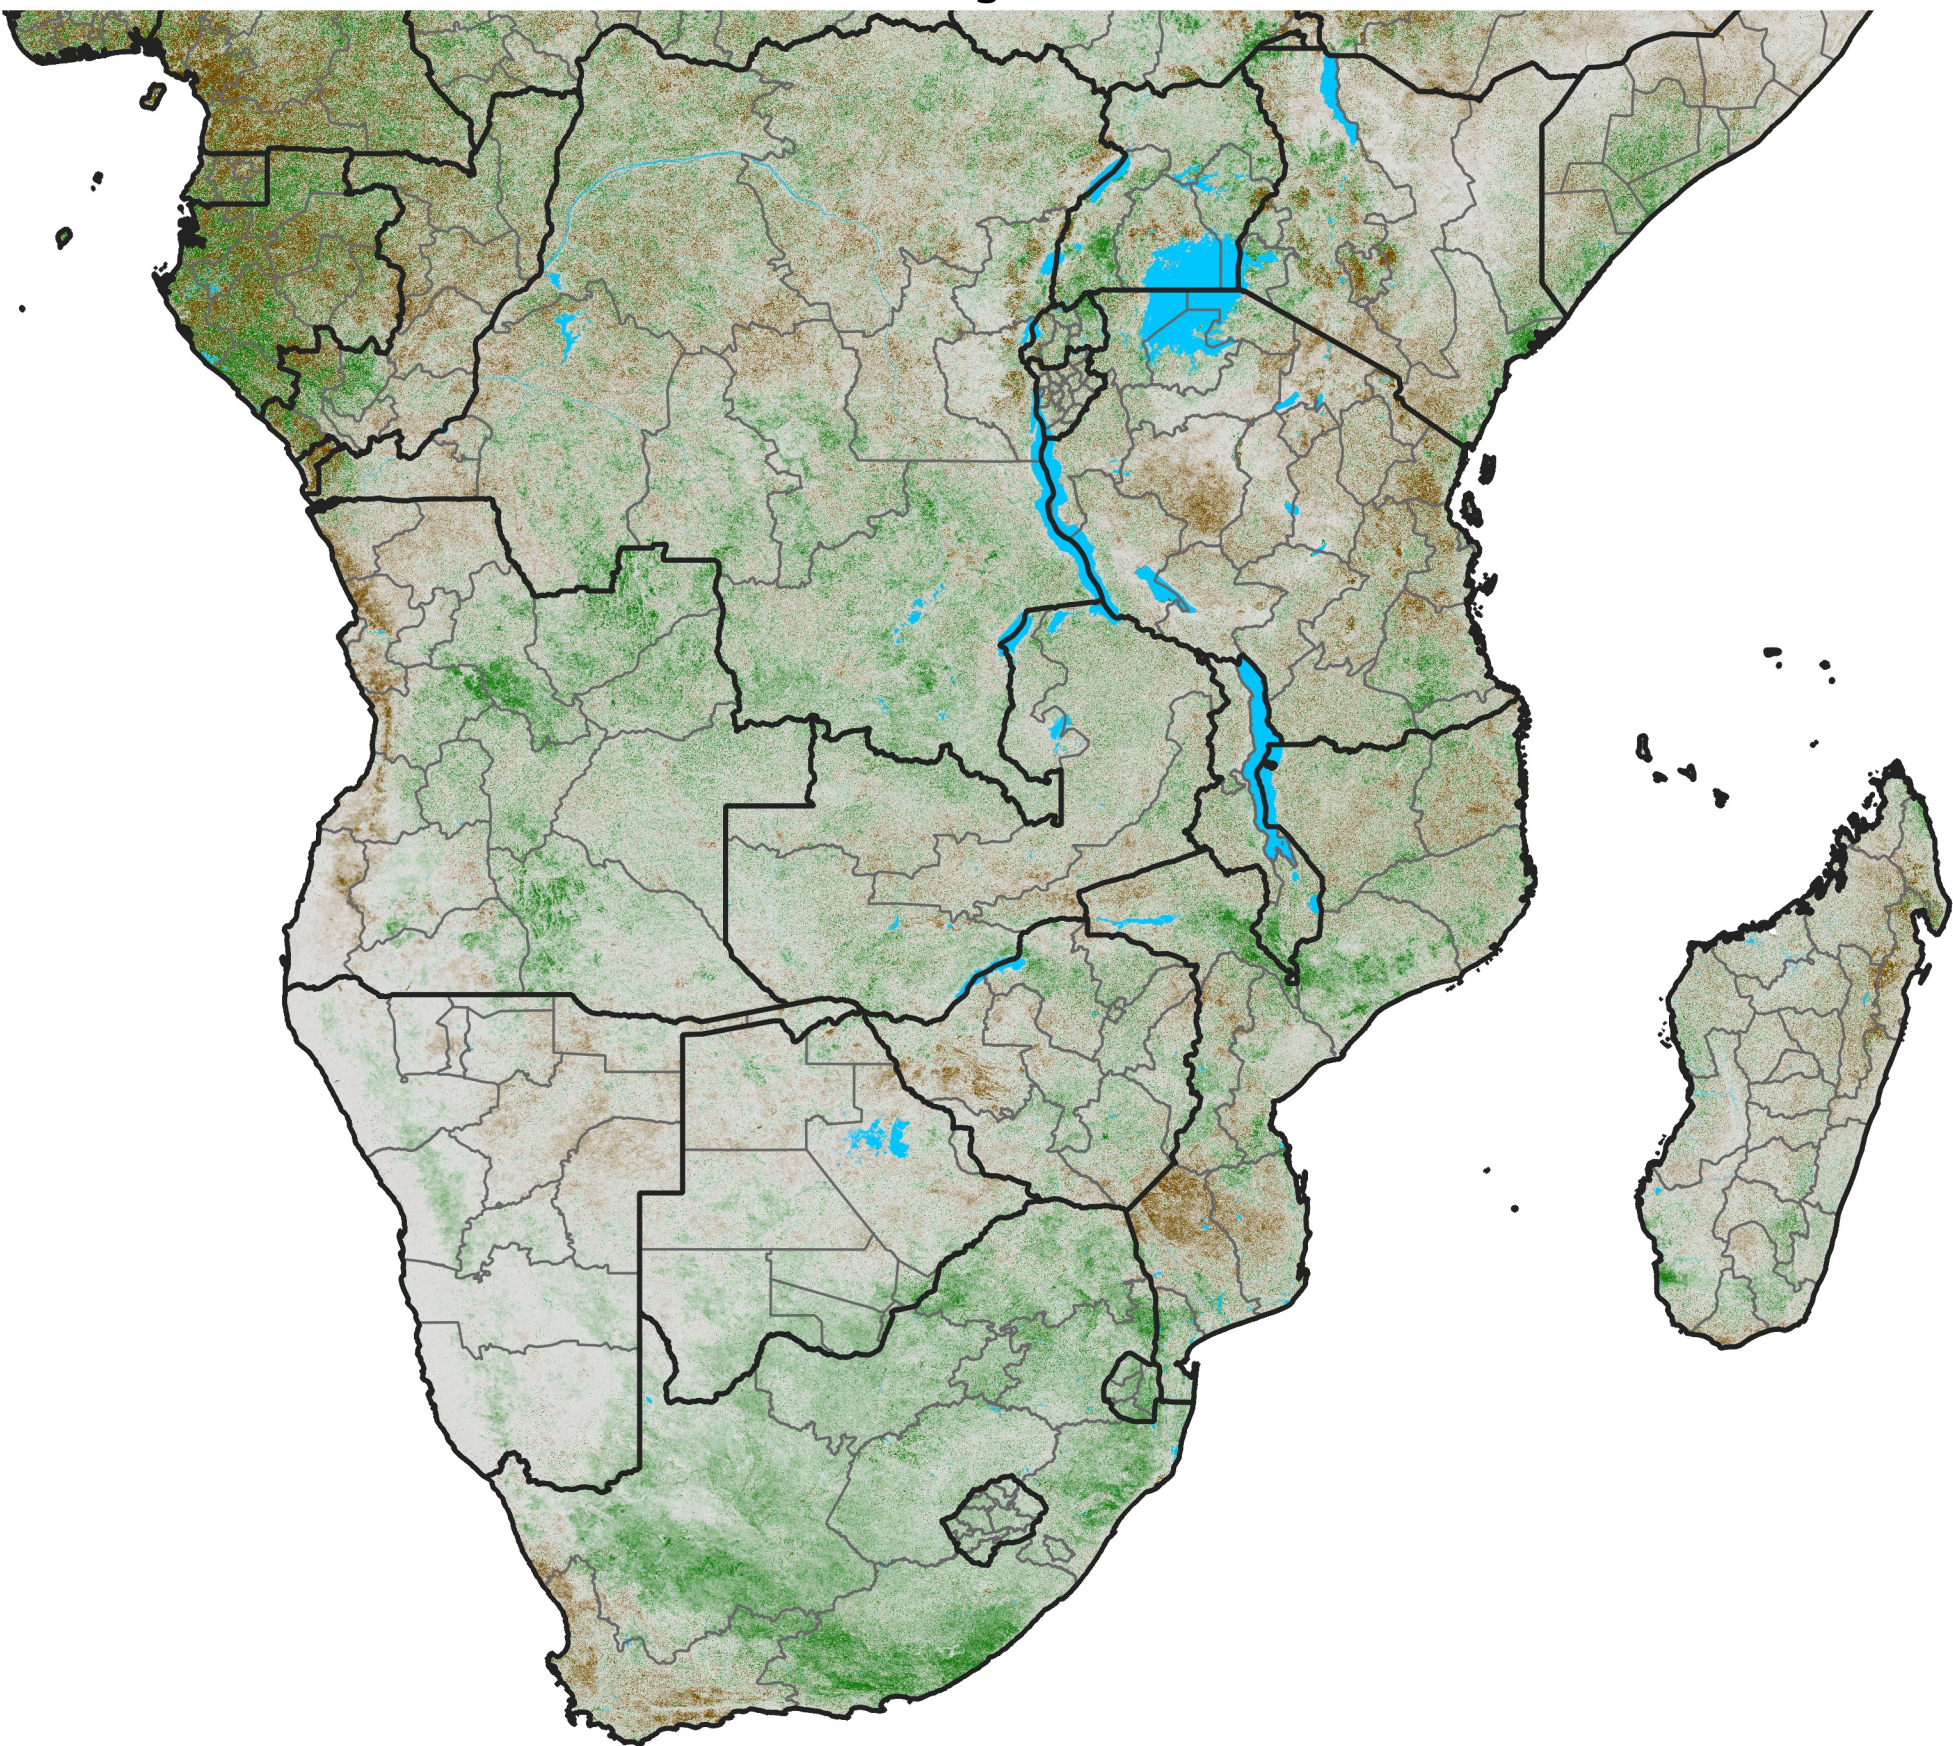

Southern Africa

NDVI Difference

2022 minus 2021

Period 46 / Aug 11 - 20, 2022

NDVI Difference

< -0.3 -0.2 -0.1 -0.05 0.05 0.1 0.2 > 0.3

Negative

No Difference