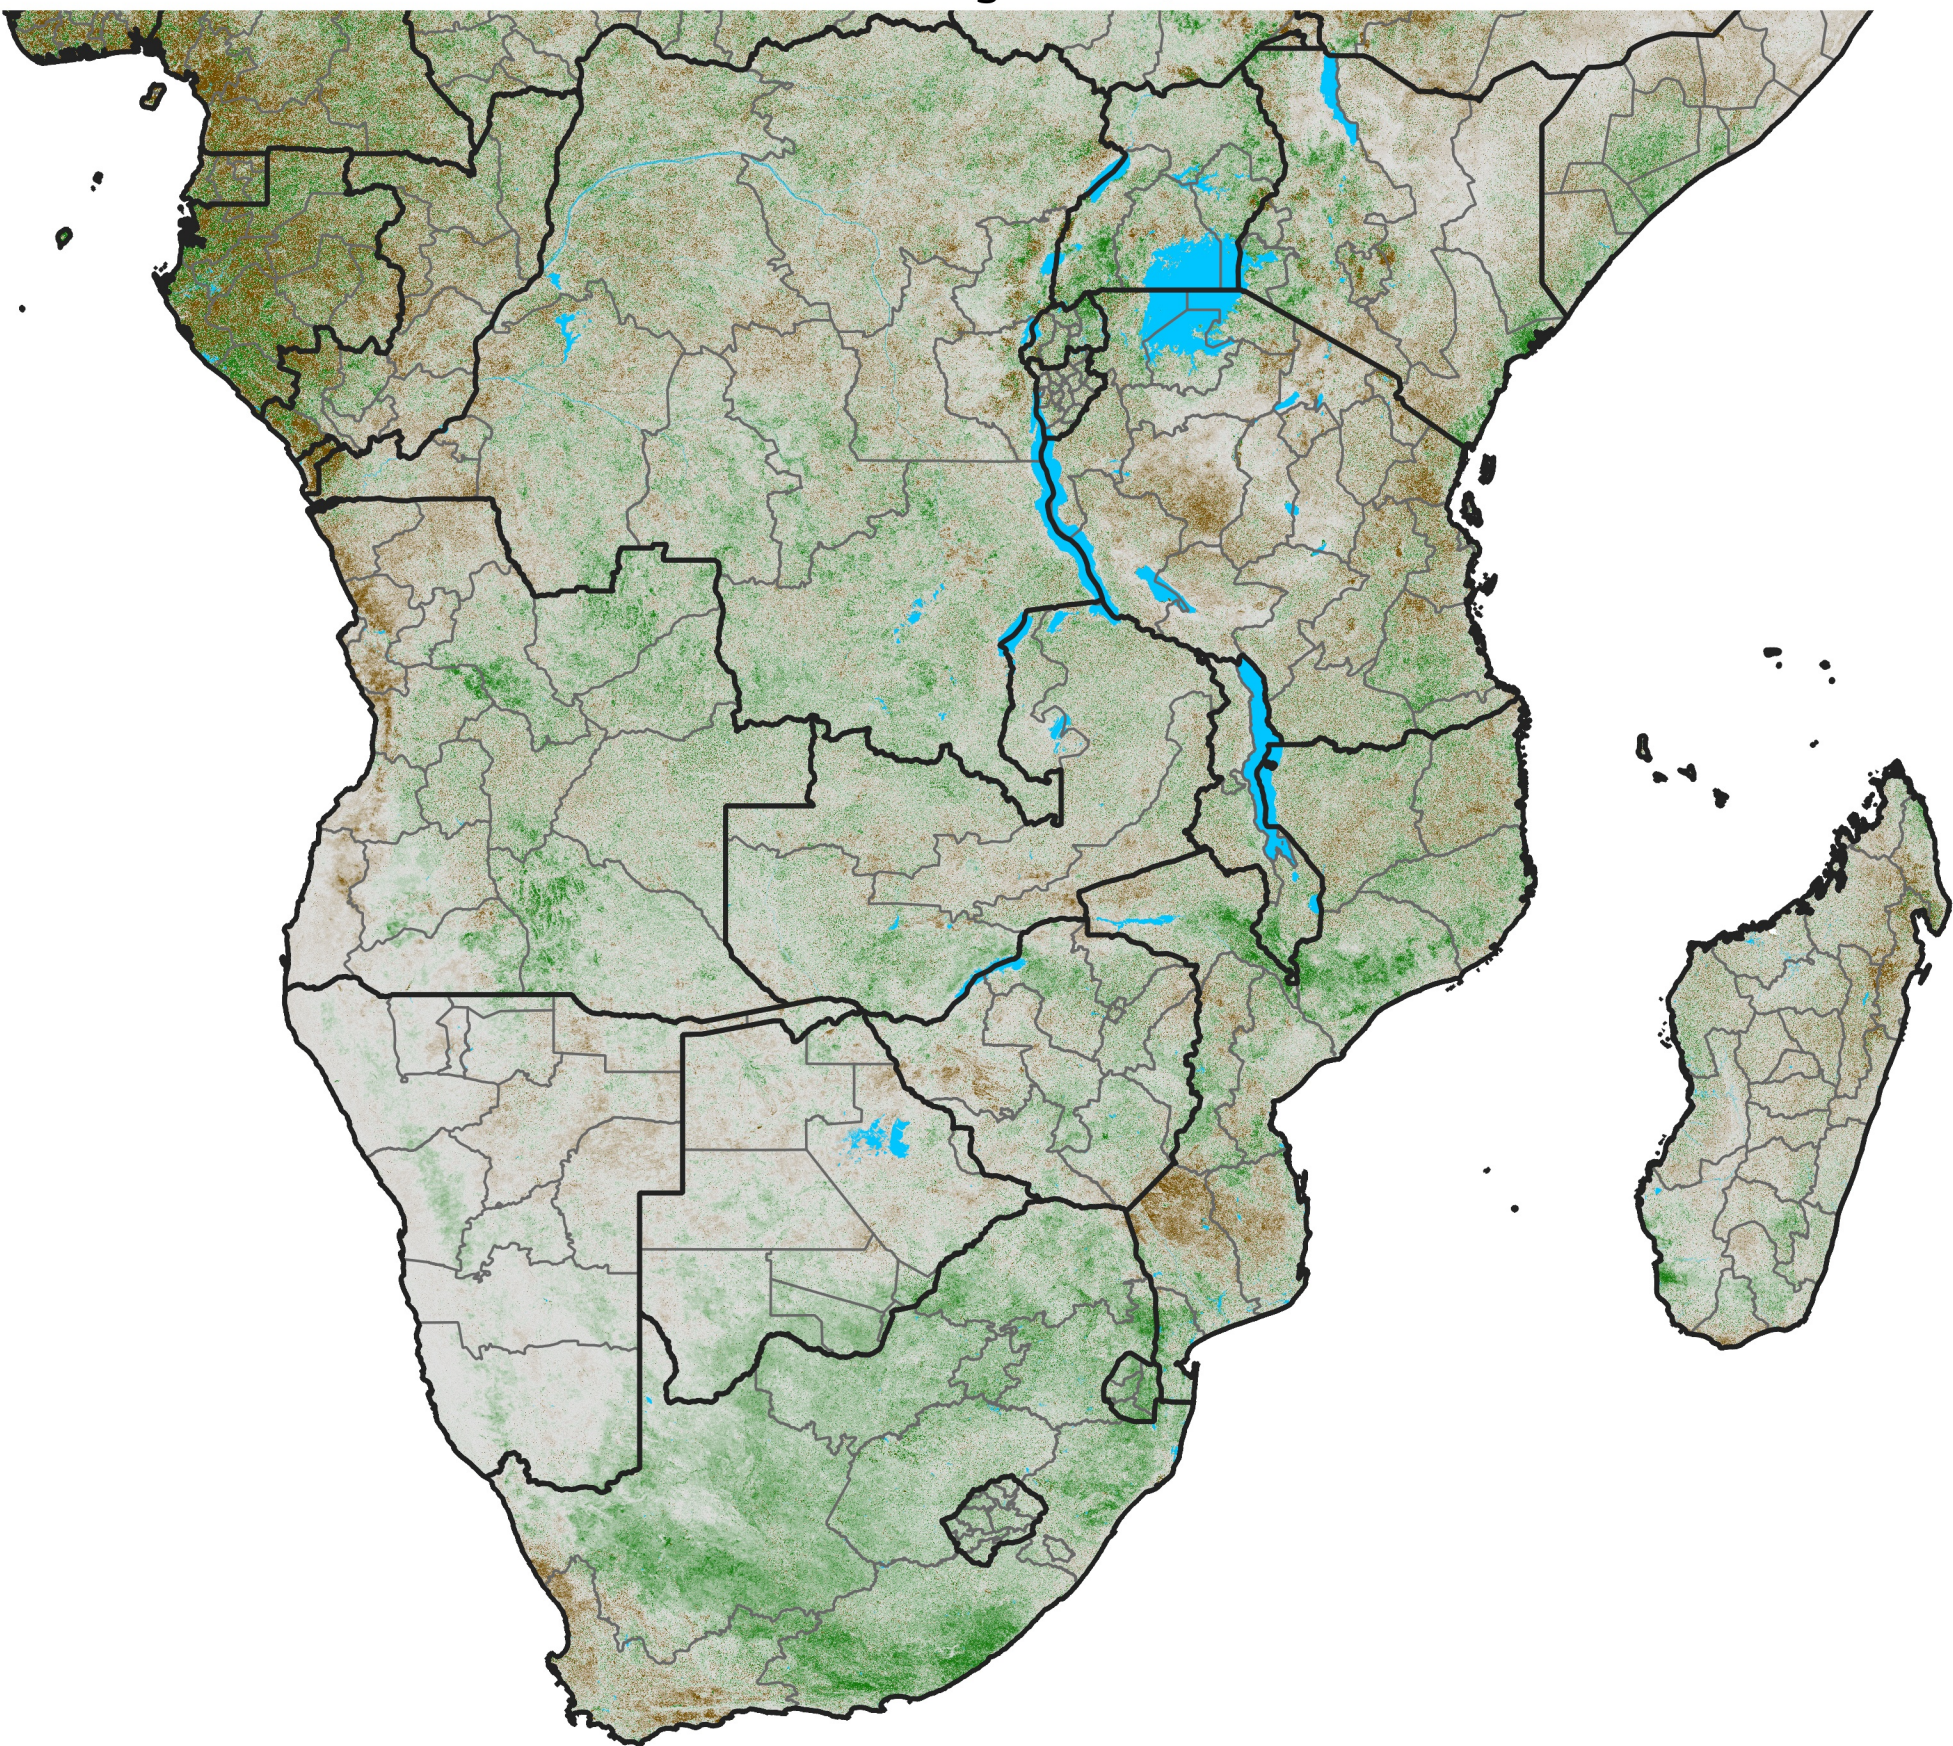

Southern Africa

NDVI Difference

2022 minus 2021

Period 48 / Aug 21 - 31, 2022

NDVI Difference

< -0.3 -0.2 -0.1 -0.05 0.05 0.1 0.2 > 0.3

Negative

No Difference