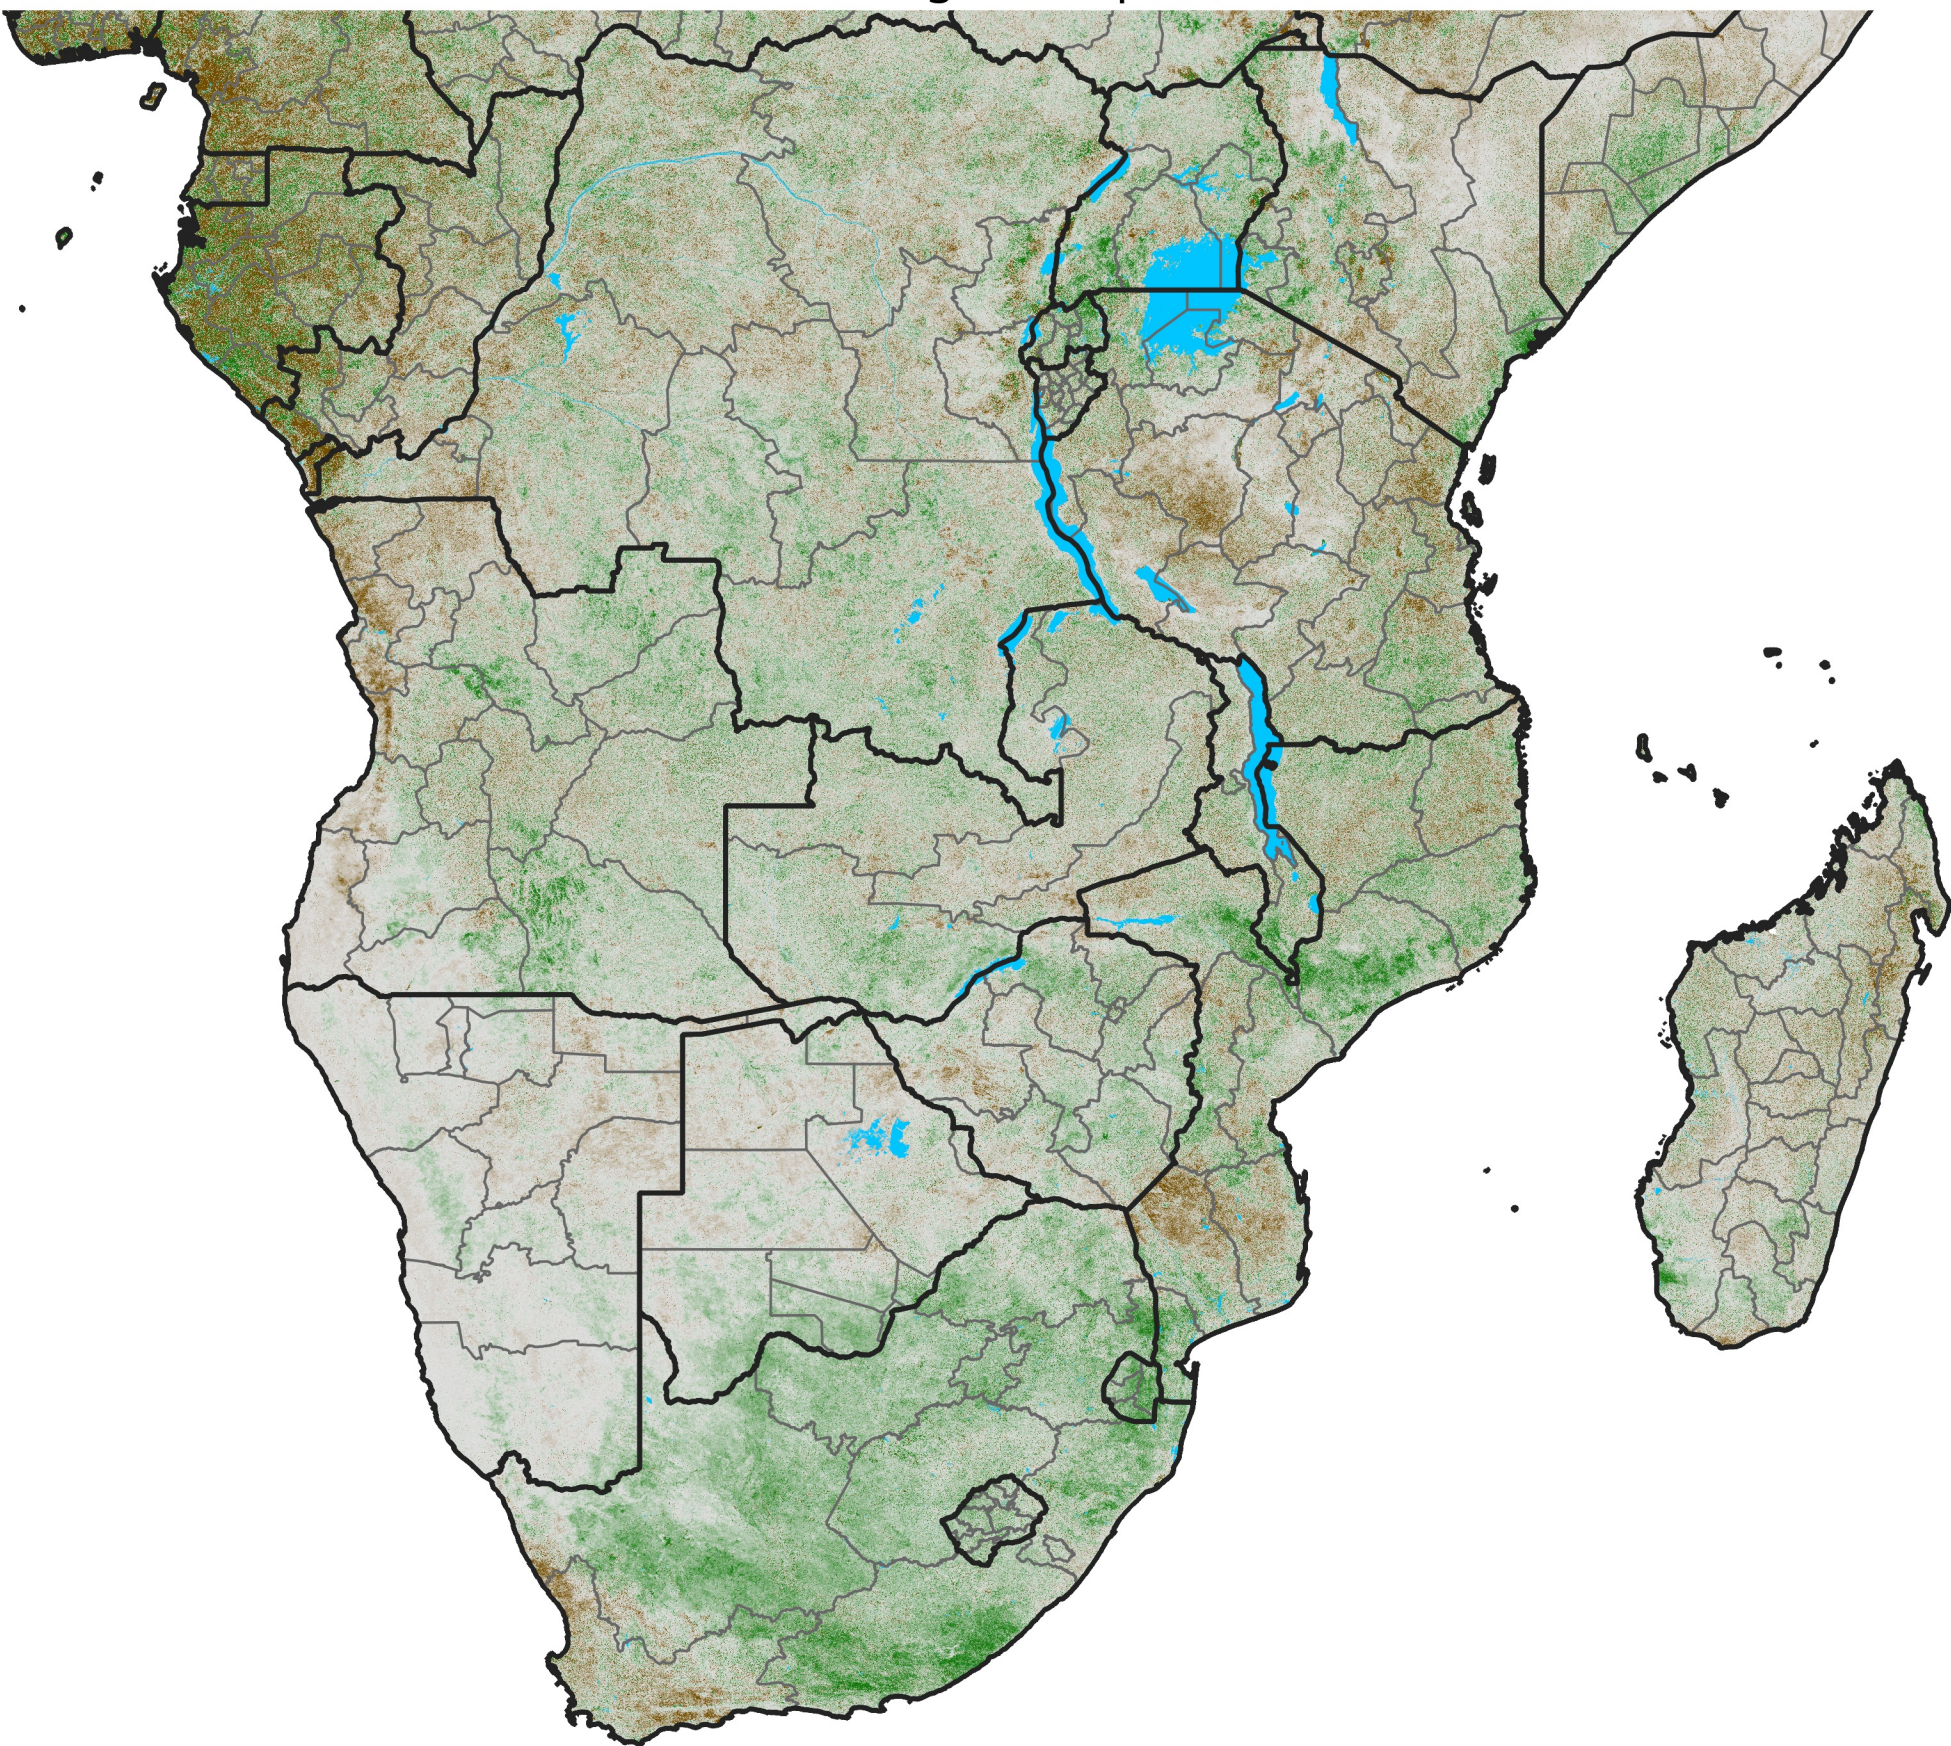

Southern Africa

NDVI Difference

2022 minus 2021

Period 49 / Aug 26 - Sep 05, 2022

NDVI Difference

< -0.3 -0.2 -0.1 -0.05 0.05 0.1 0.2 > 0.3

Negative

No Difference