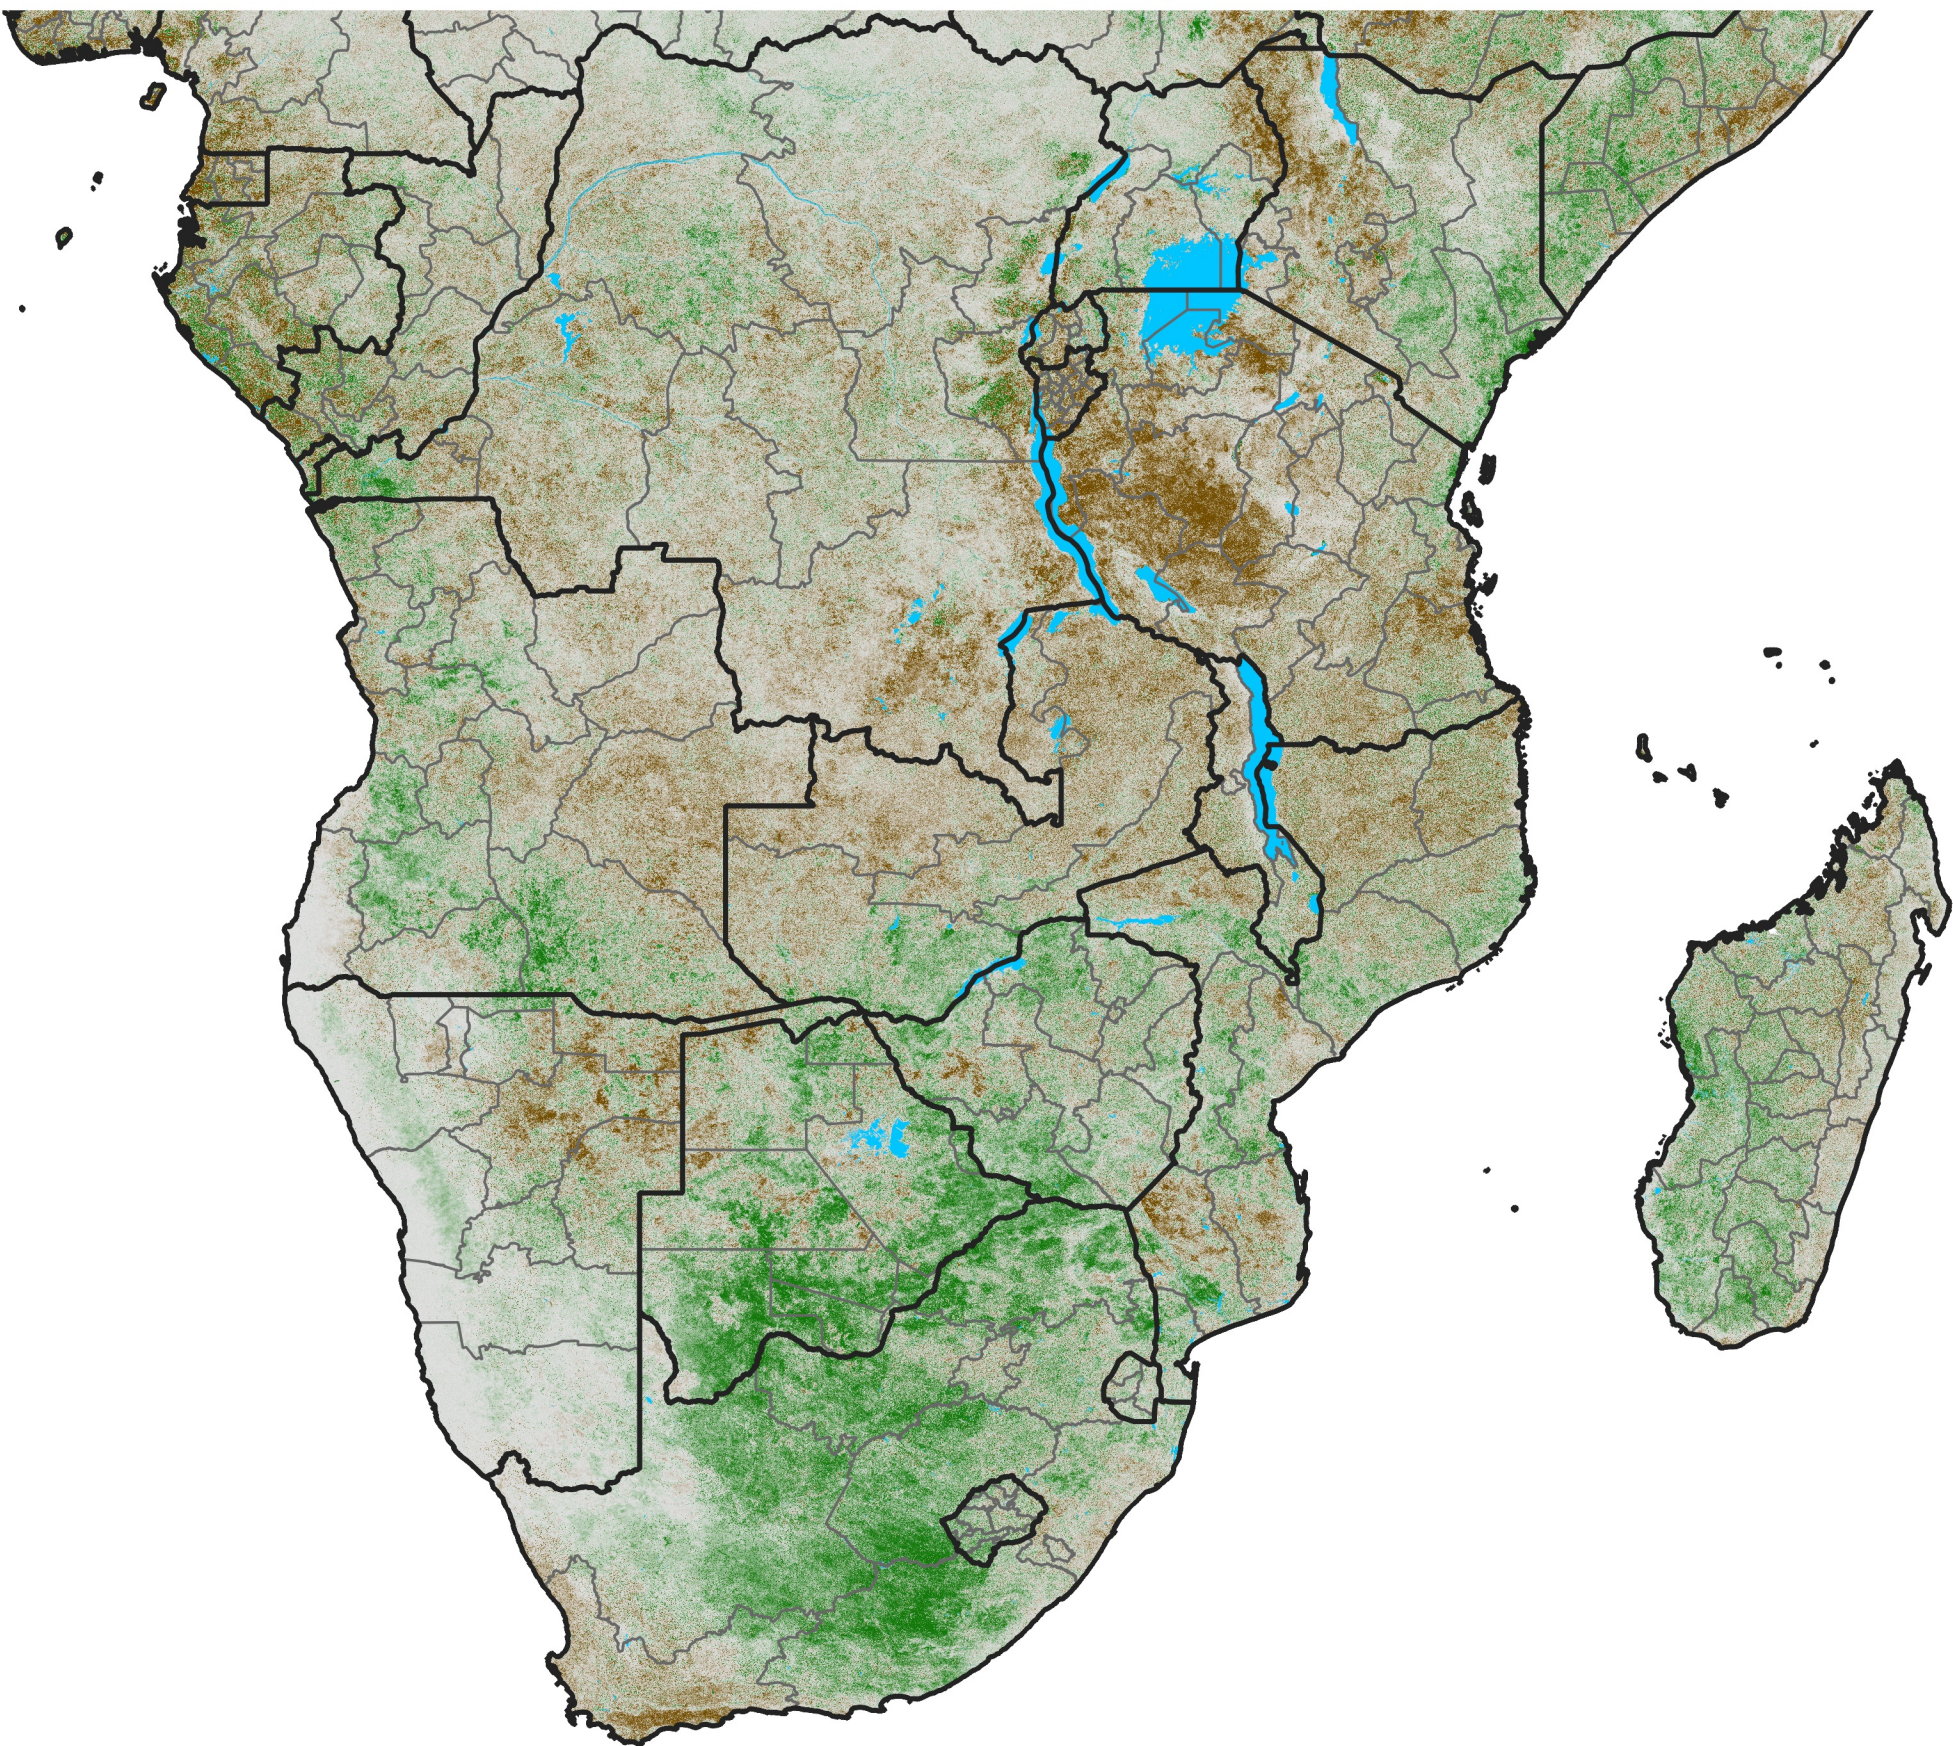

Southern Africa

NDVI Difference

2022 minus 2021

Period 62 / Nov 01 - 10, 2022

NDVI Difference

< -0.3 -0.2 -0.1 -0.05 0.05 0.1 0.2 >0.3

Negative

No Difference