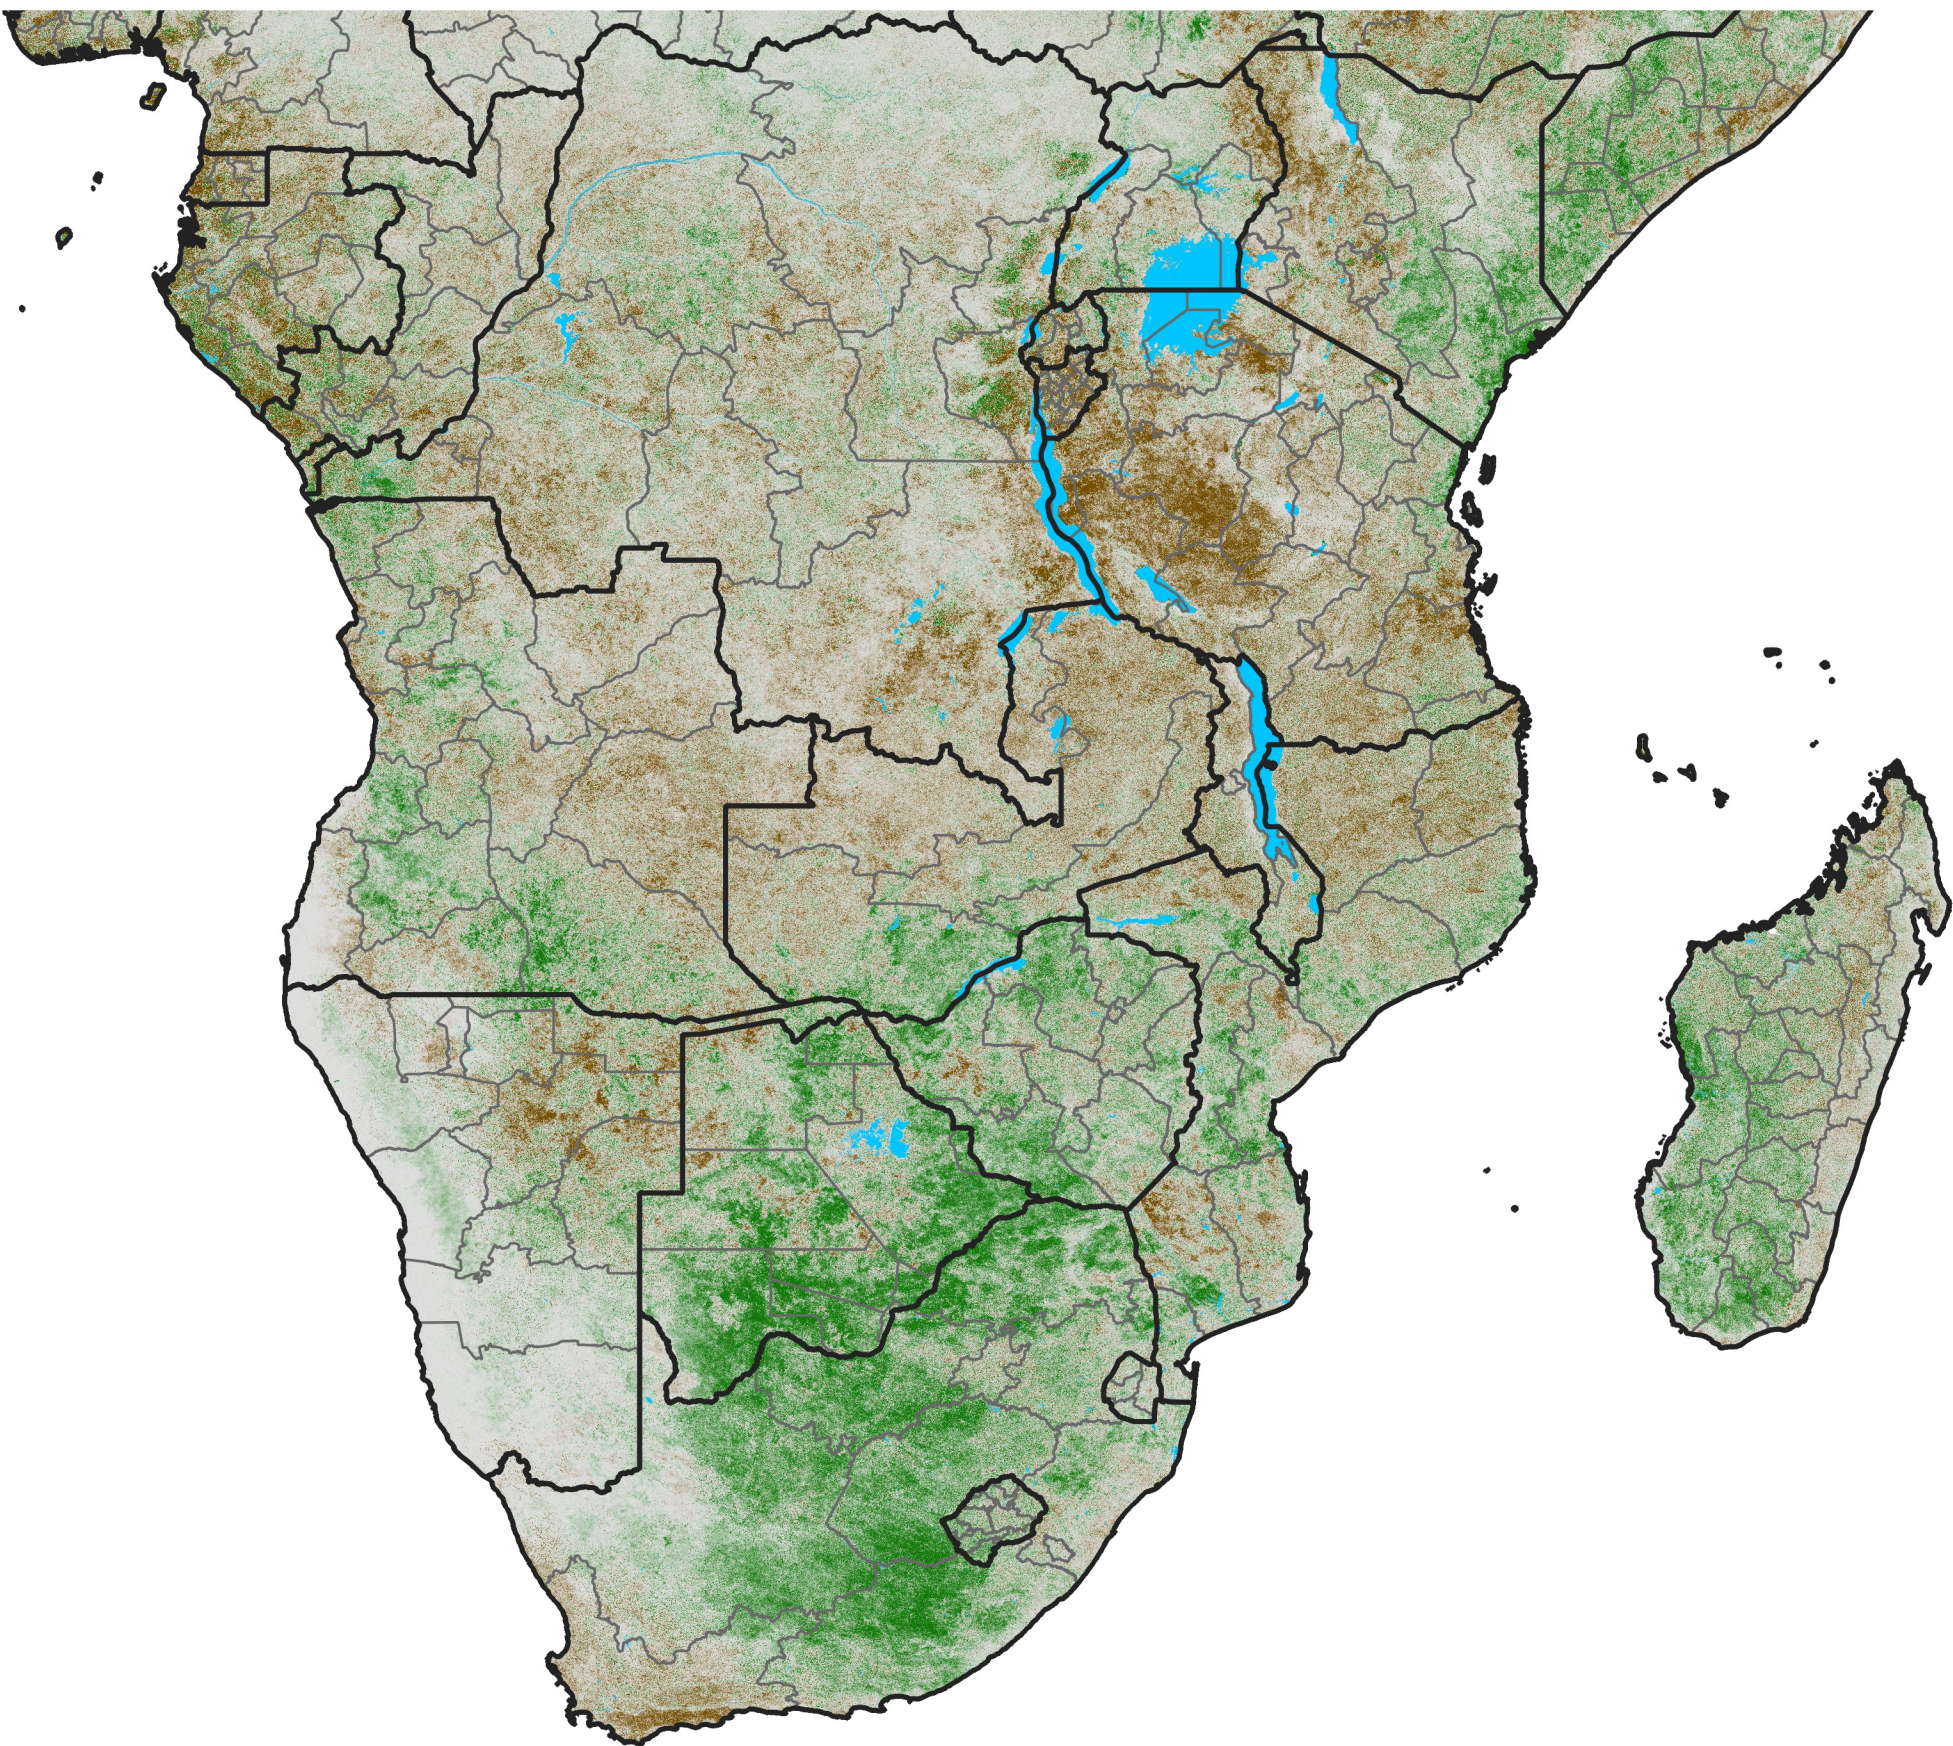

Southern Africa

NDVI Difference

2022 minus 2021

Period 63 / Nov 06 - 15, 2022

NDVI Difference

< -0.3 -0.2 -0.1 -0.05 0.05 0.1 0.2 >0.3

Negative

No Difference