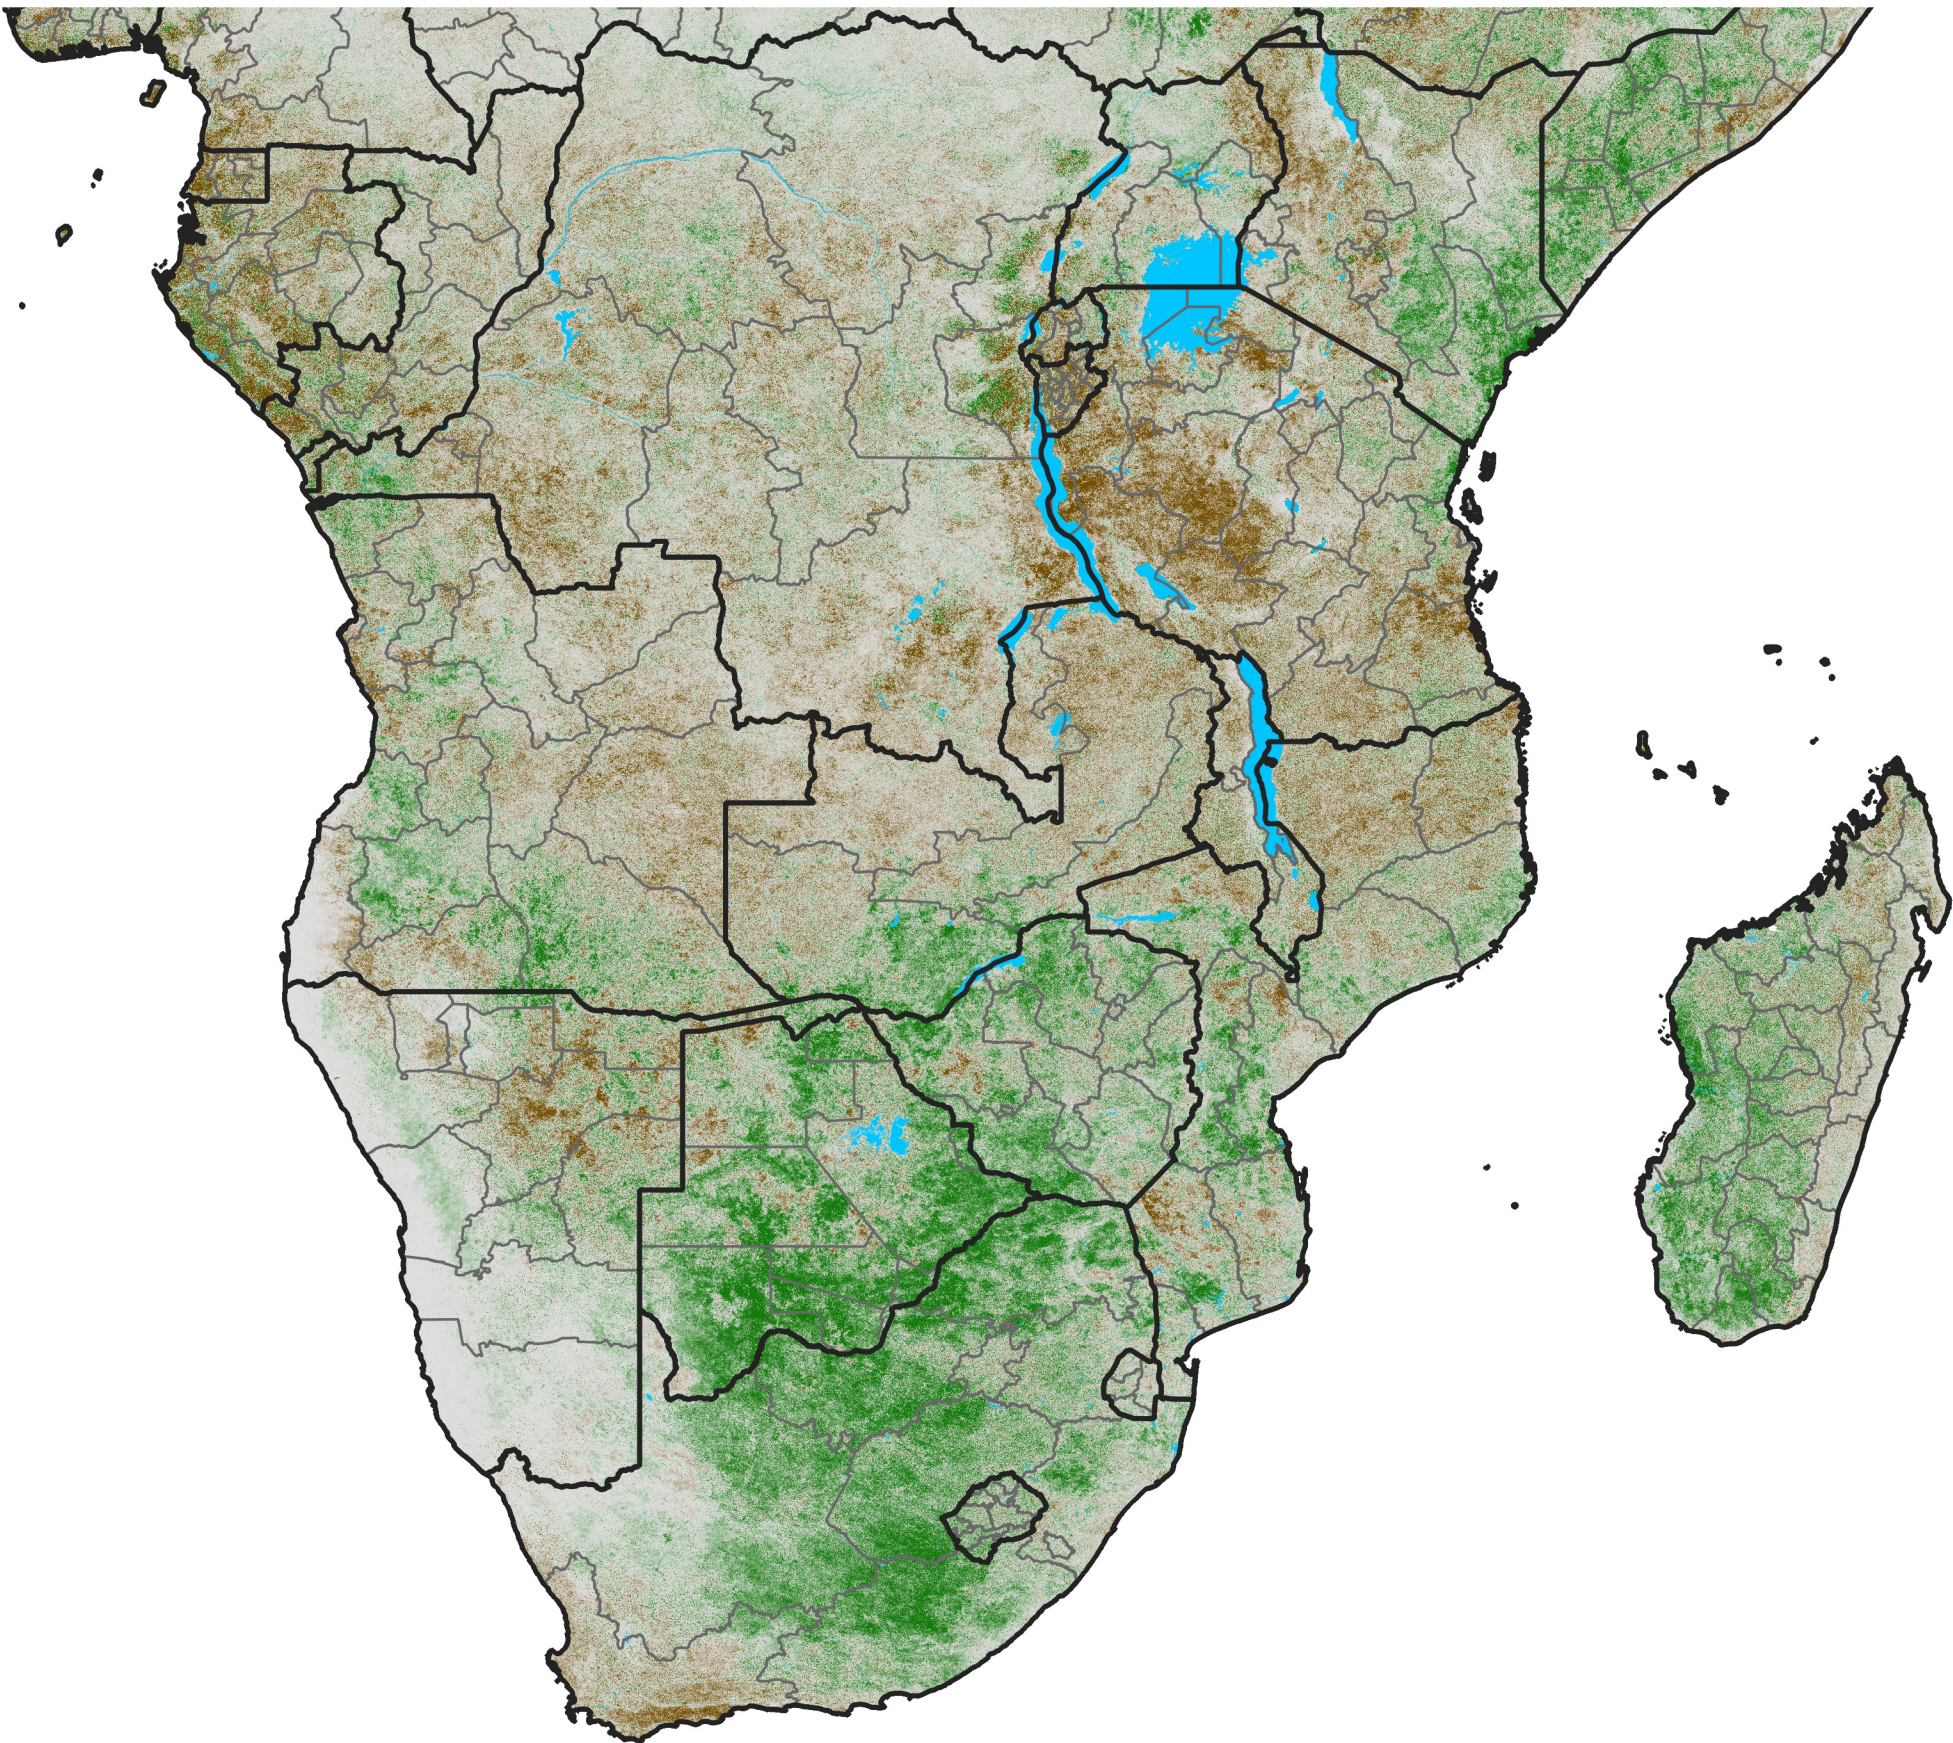

Southern Africa

NDVI Difference

2022 minus 2021

Period 64 / Nov 11 - 20, 2022

NDVI Difference

< -0.3 -0.2 -0.1 -0.05 0.05 0.1 0.2 >0.3

Negative

No Difference