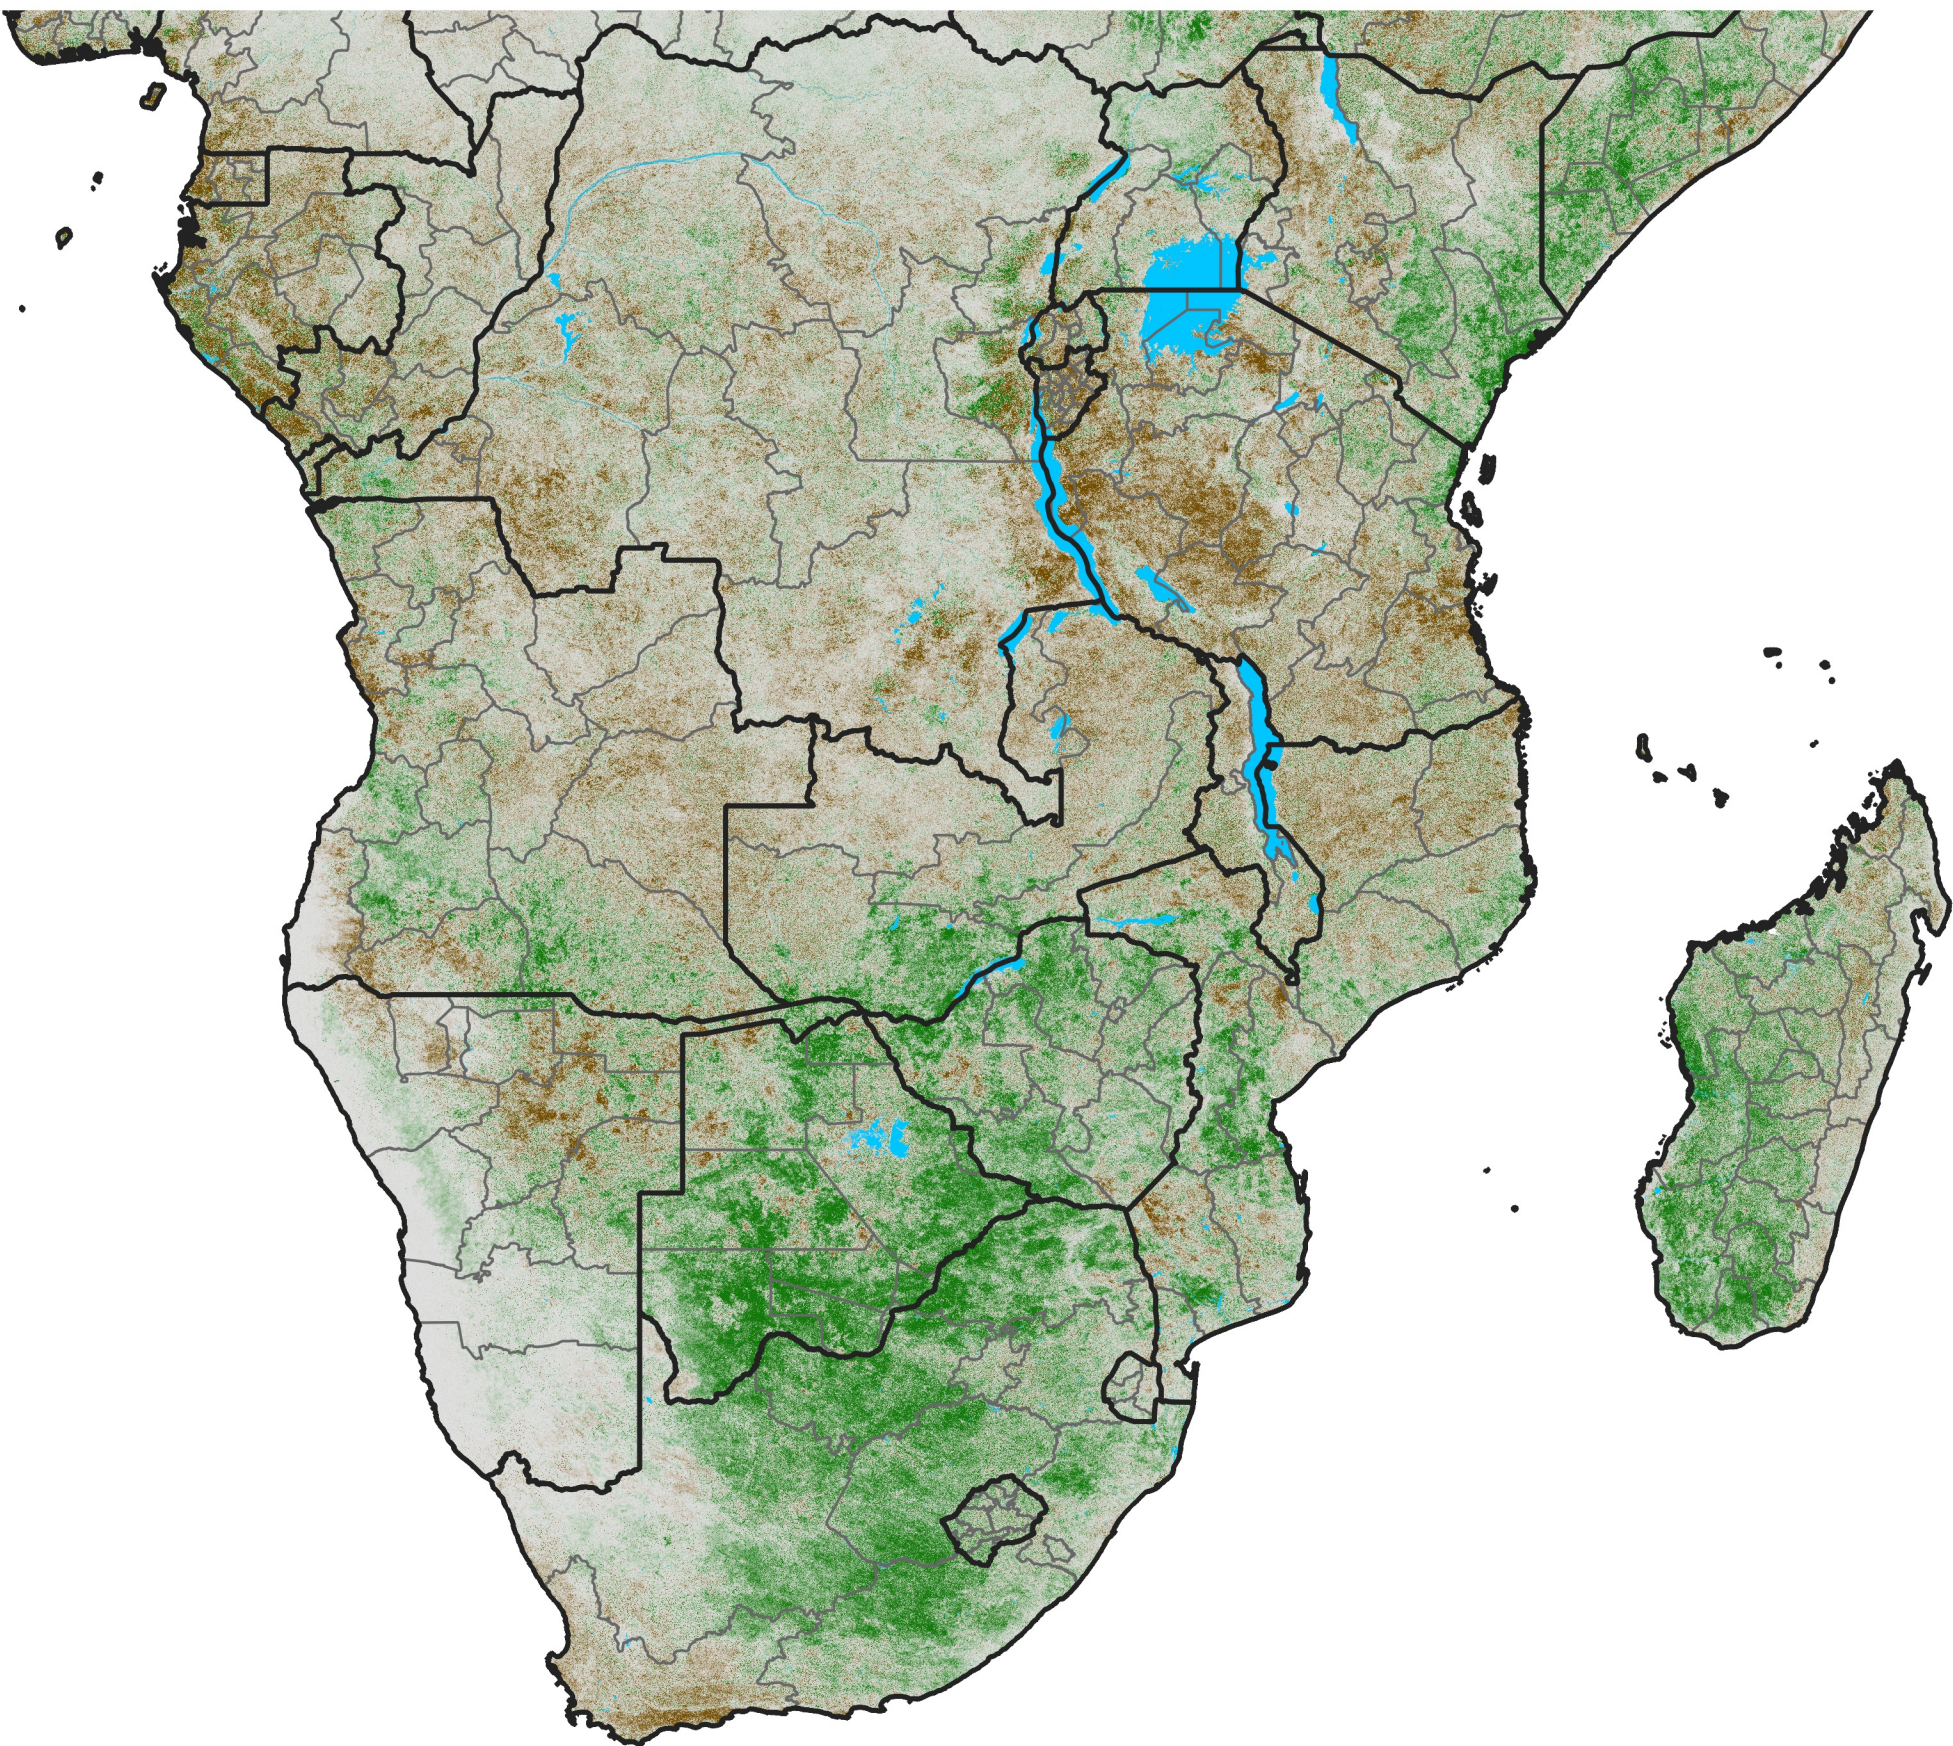

Southern Africa

NDVI Difference

2022 minus 2021

Period 65 / Nov 16 - 25, 2022

NDVI Difference

< -0.3 -0.2 -0.1 -0.05 0.05 0.1 0.2 >0.3

Negative

No Difference