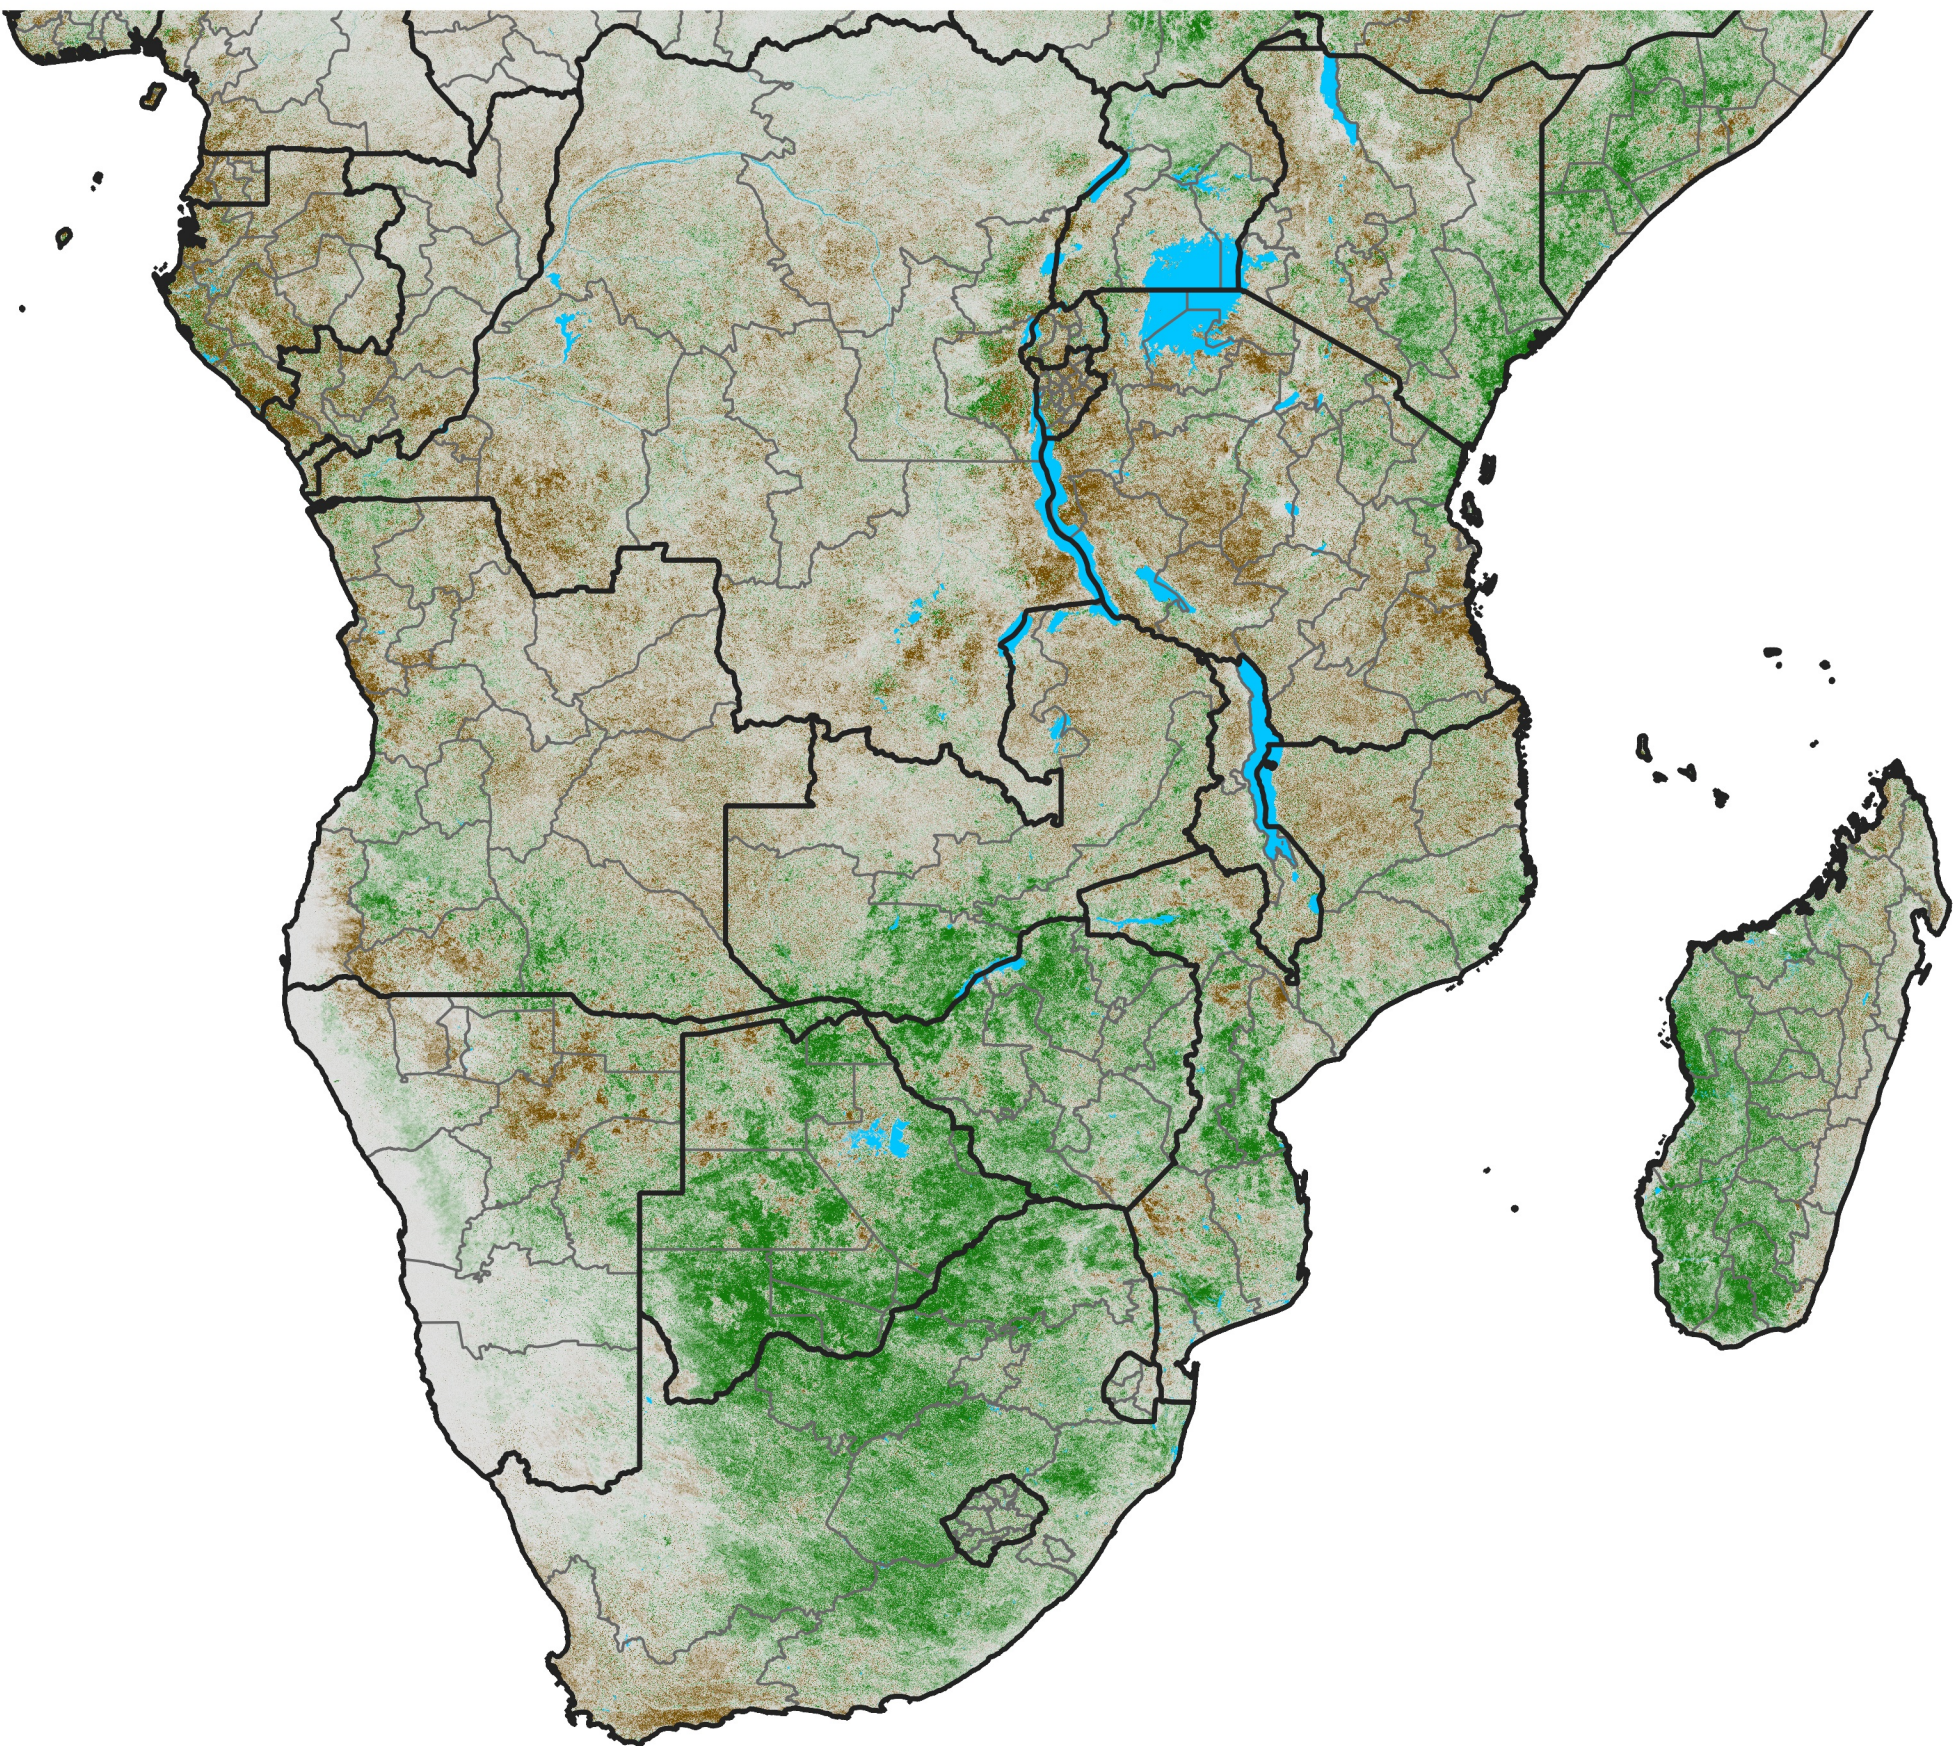

# Southern Africa

## NDVI Difference

2022 minus 2021

Period 66 / Nov 21 - 30, 2022

### NDVI Difference

< -0.3   -0.2   -0.1   -0.05   0.05   0.1   0.2   >0.3

Negative

No Difference

Positive