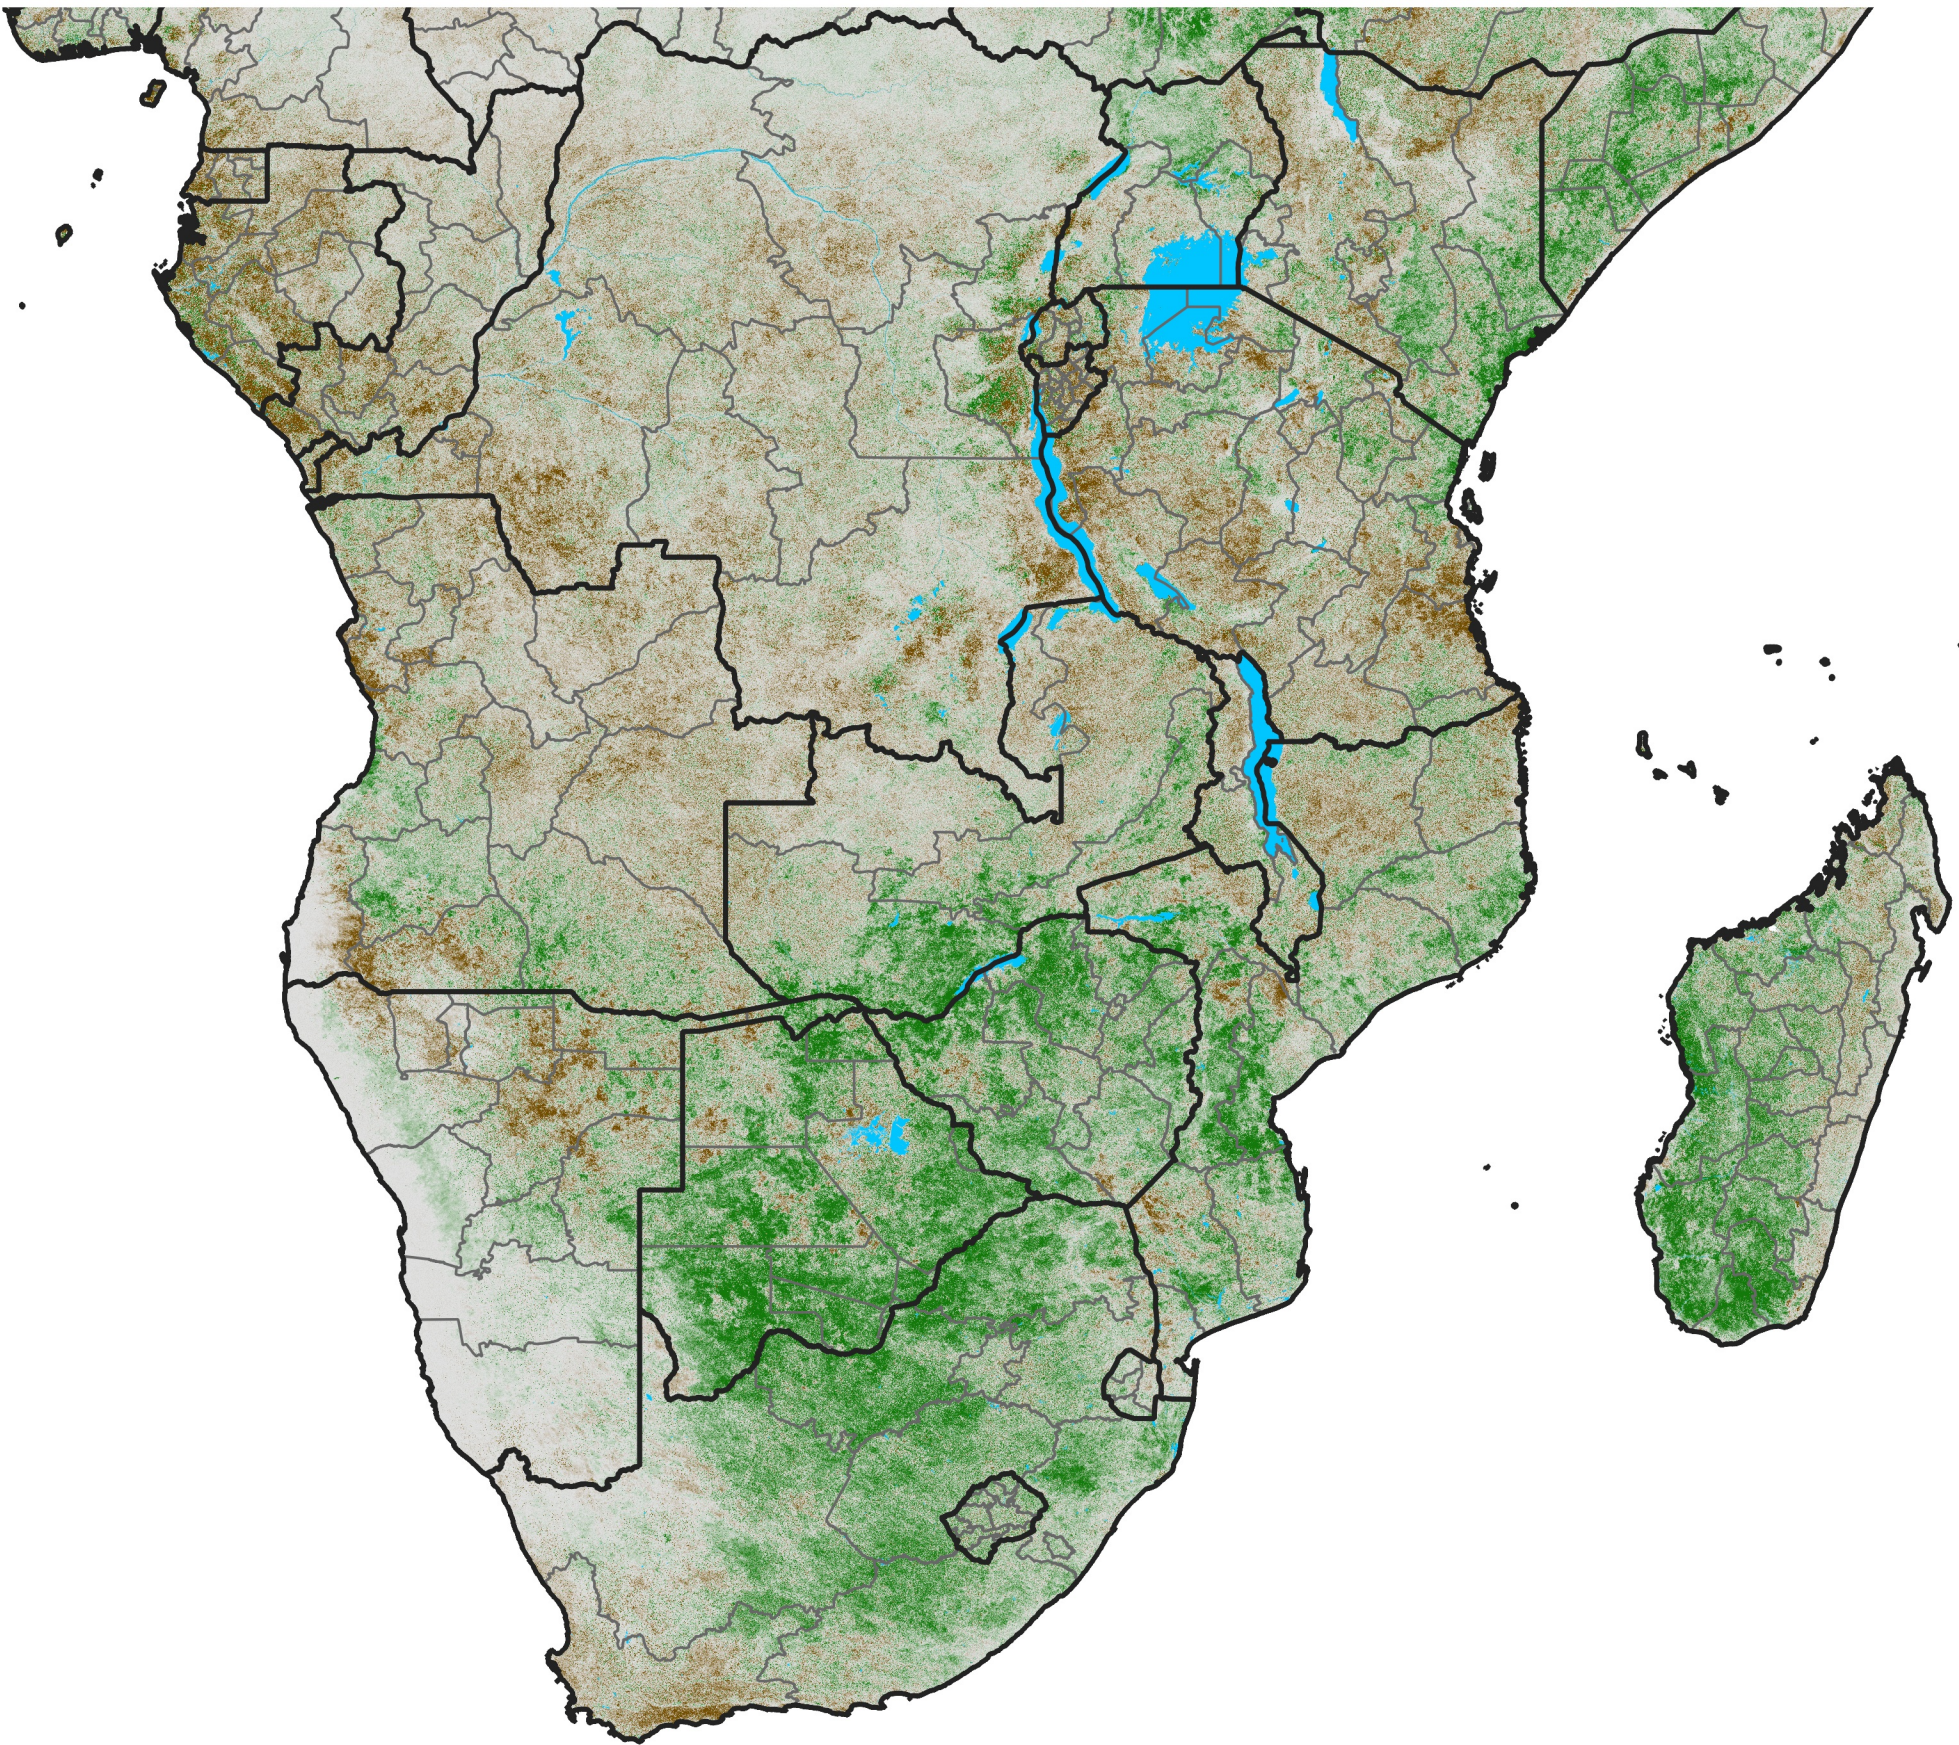

Southern Africa

NDVI Difference

2022 minus 2021

Period 67 / Nov 26 - Dec 05, 2022

NDVI Difference

< -0.3 -0.2 -0.1 -0.05 0.05 0.1 0.2 >0.3

Negative

No Difference