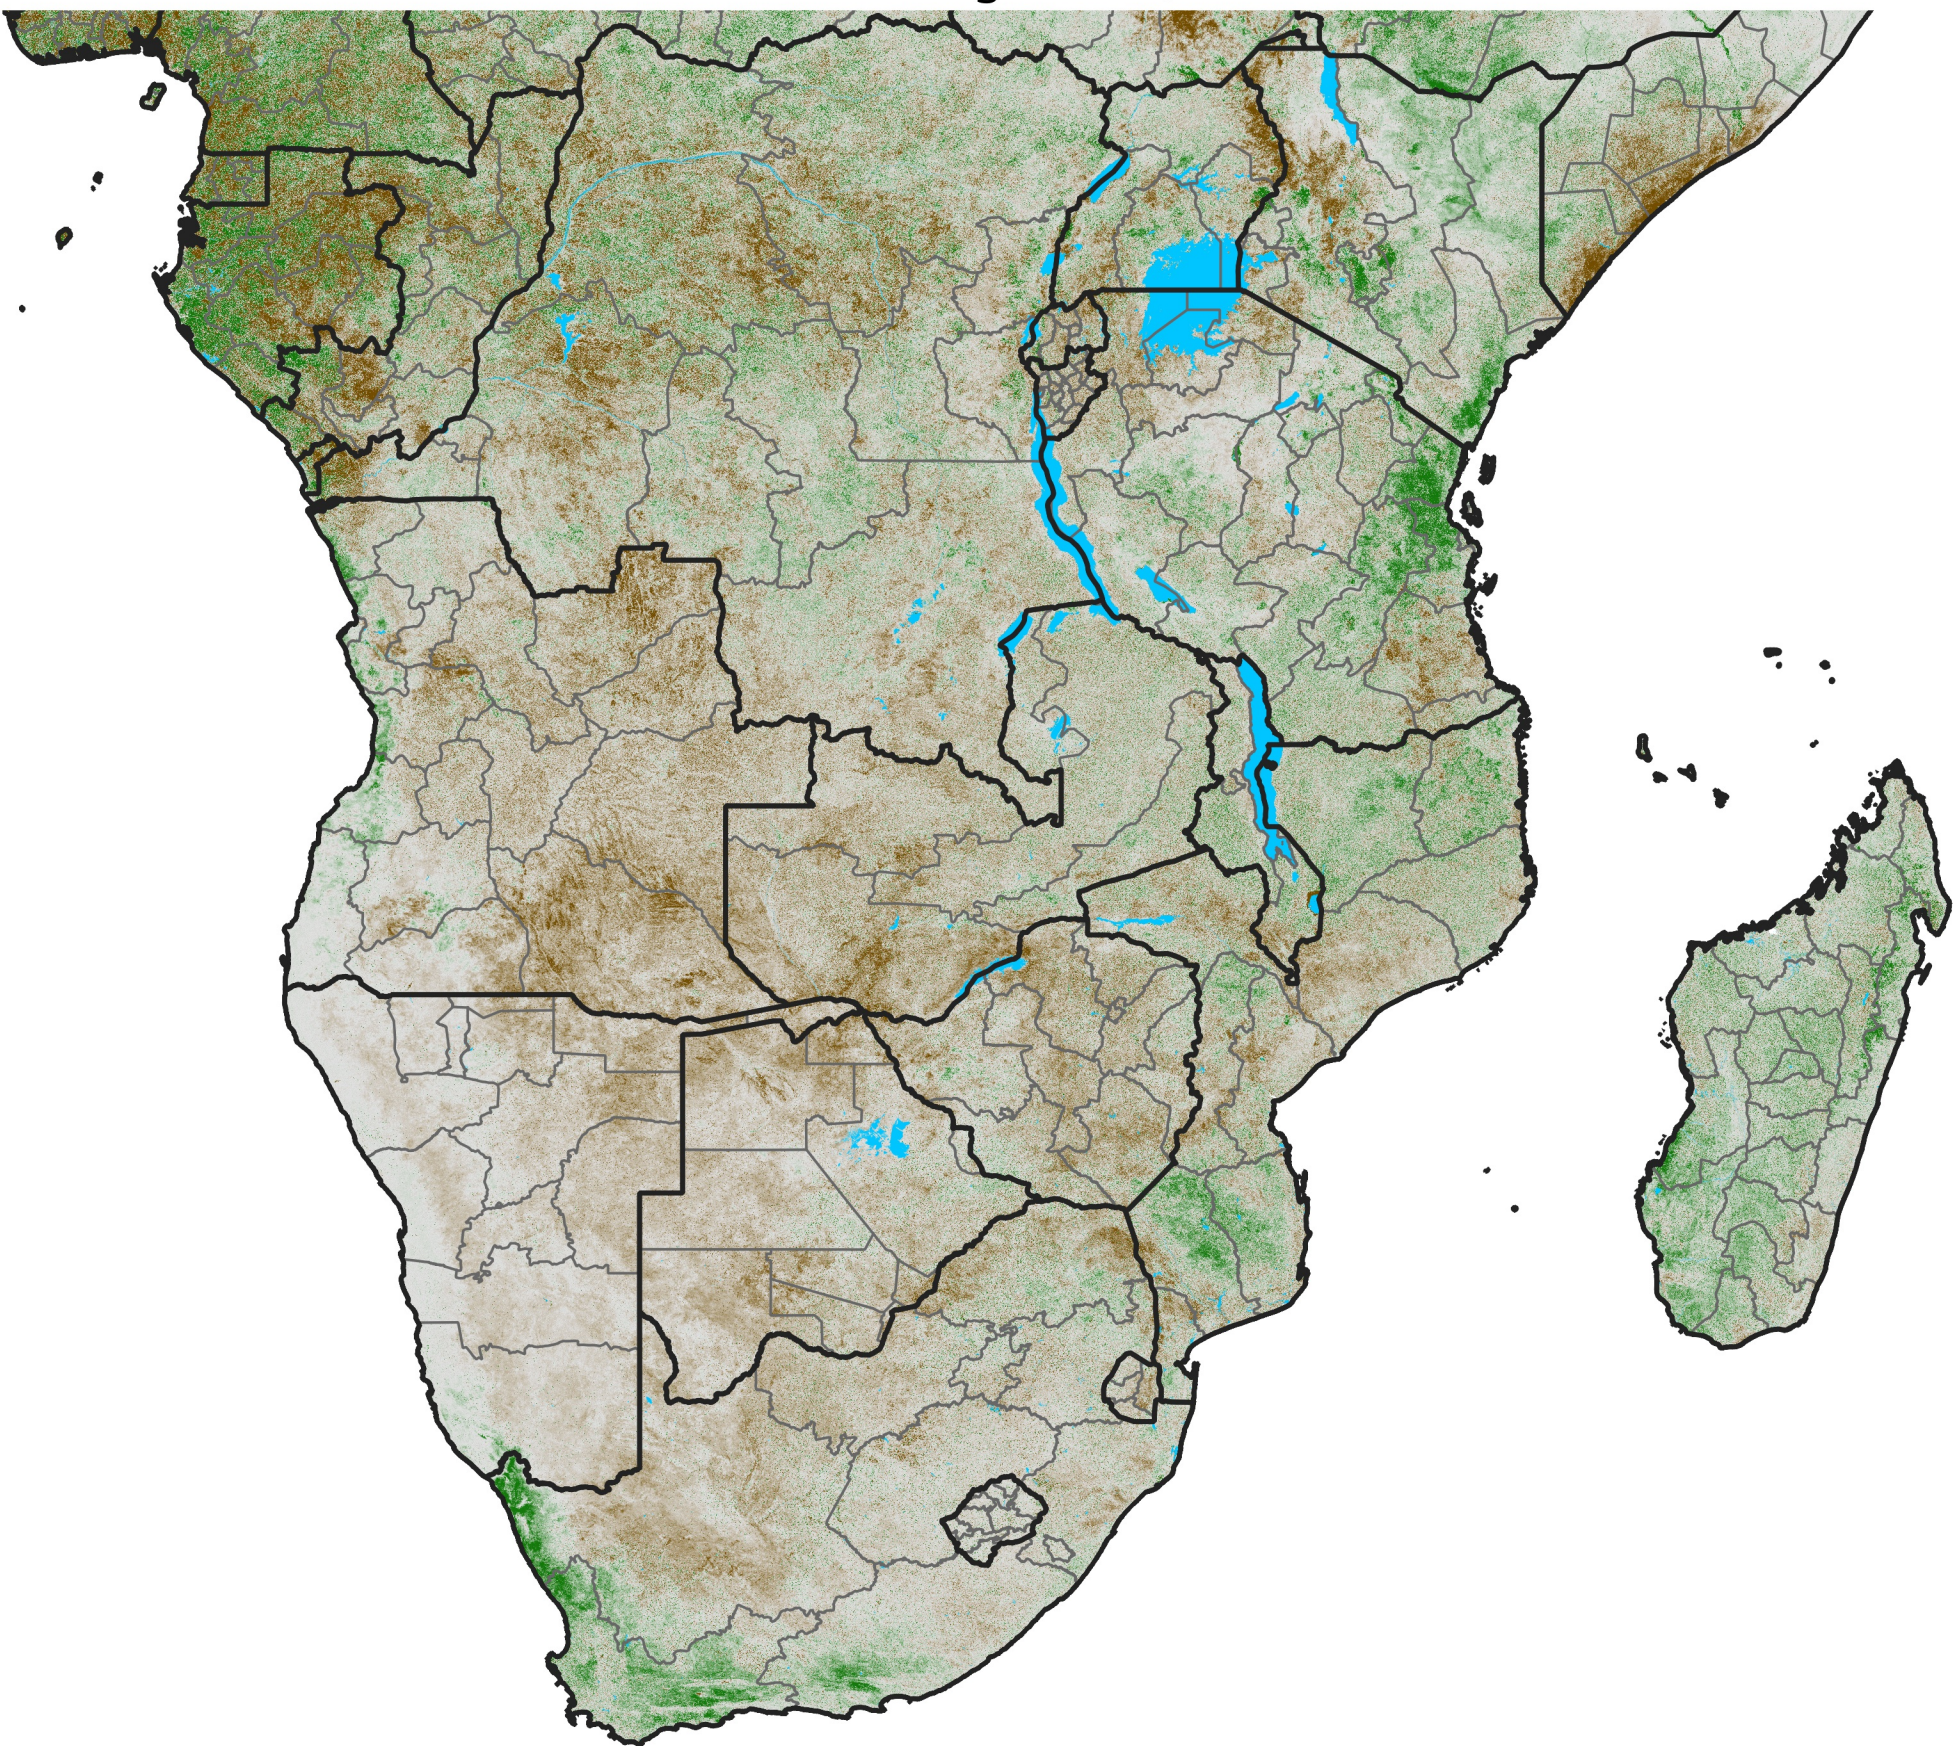

Southern Africa

NDVI Difference

2023 minus 2022

Period 45 / Aug 06 - 15, 2023

NDVI Difference

< -0.3 -0.2 -0.1 -0.05 0.05 0.1 0.2 > 0.3

Negative

No Difference