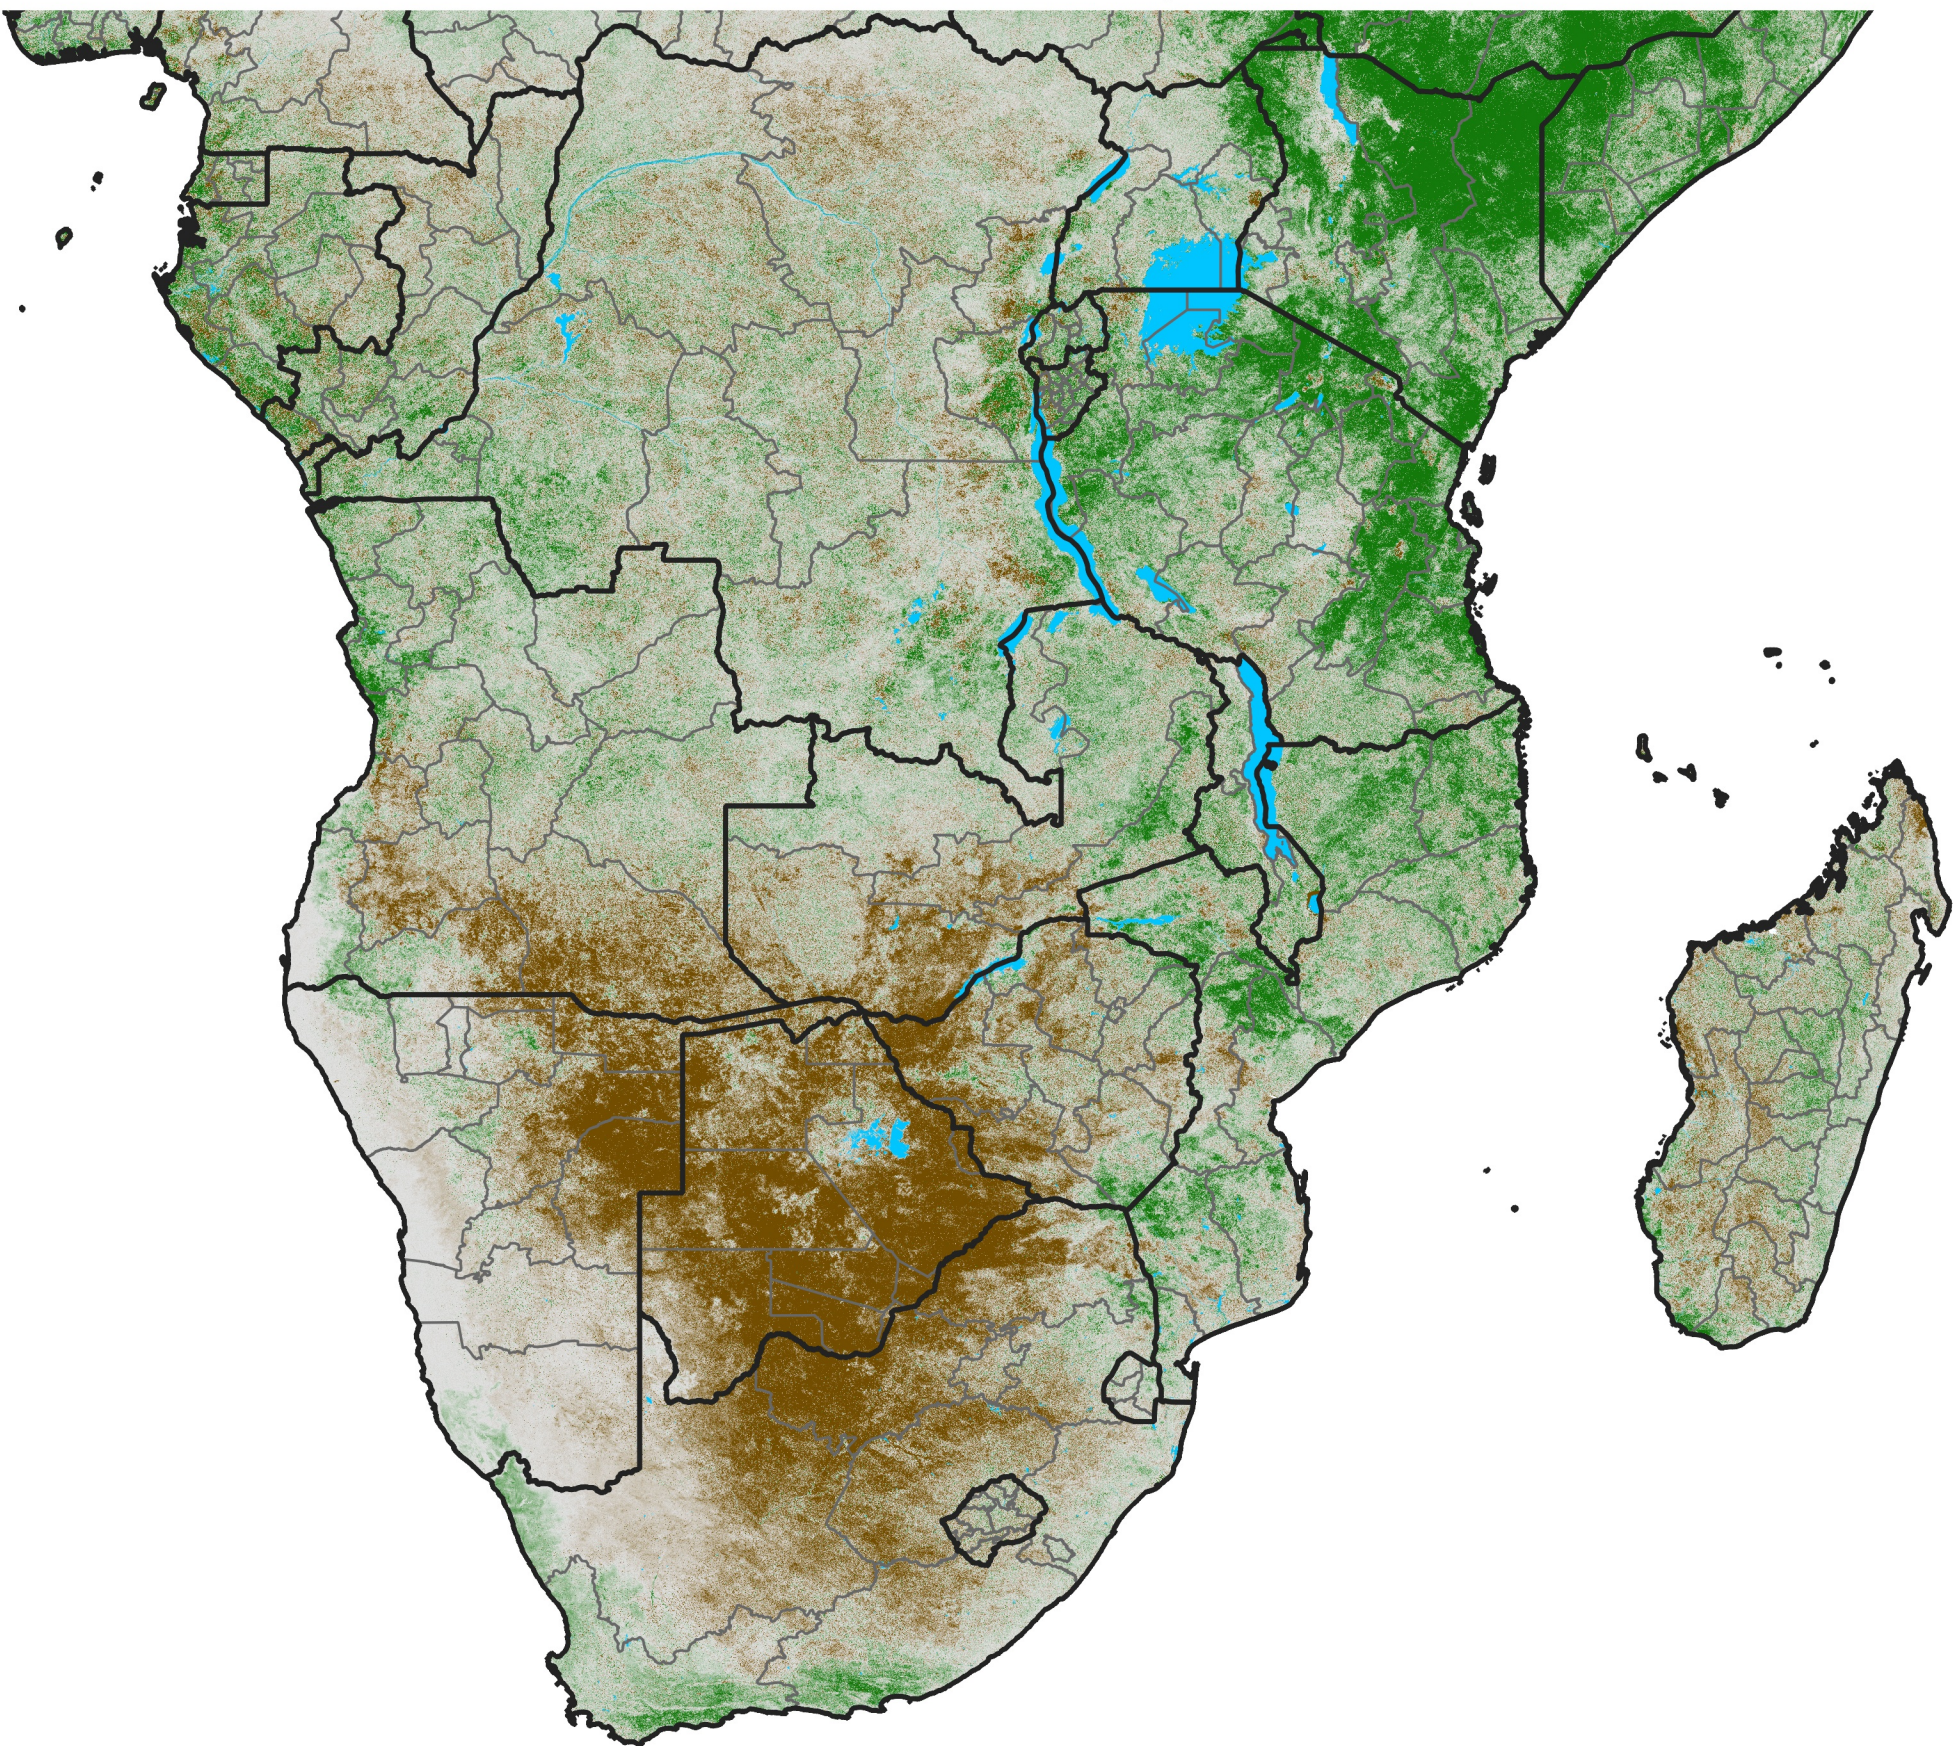

Southern Africa

NDVI Difference

2023 minus 2022

Period 65 / Nov 16 - 25, 2023

NDVI Difference

< -0.3 -0.2 -0.1 -0.05 0.05 0.1 0.2 >0.3

Negative

No Difference