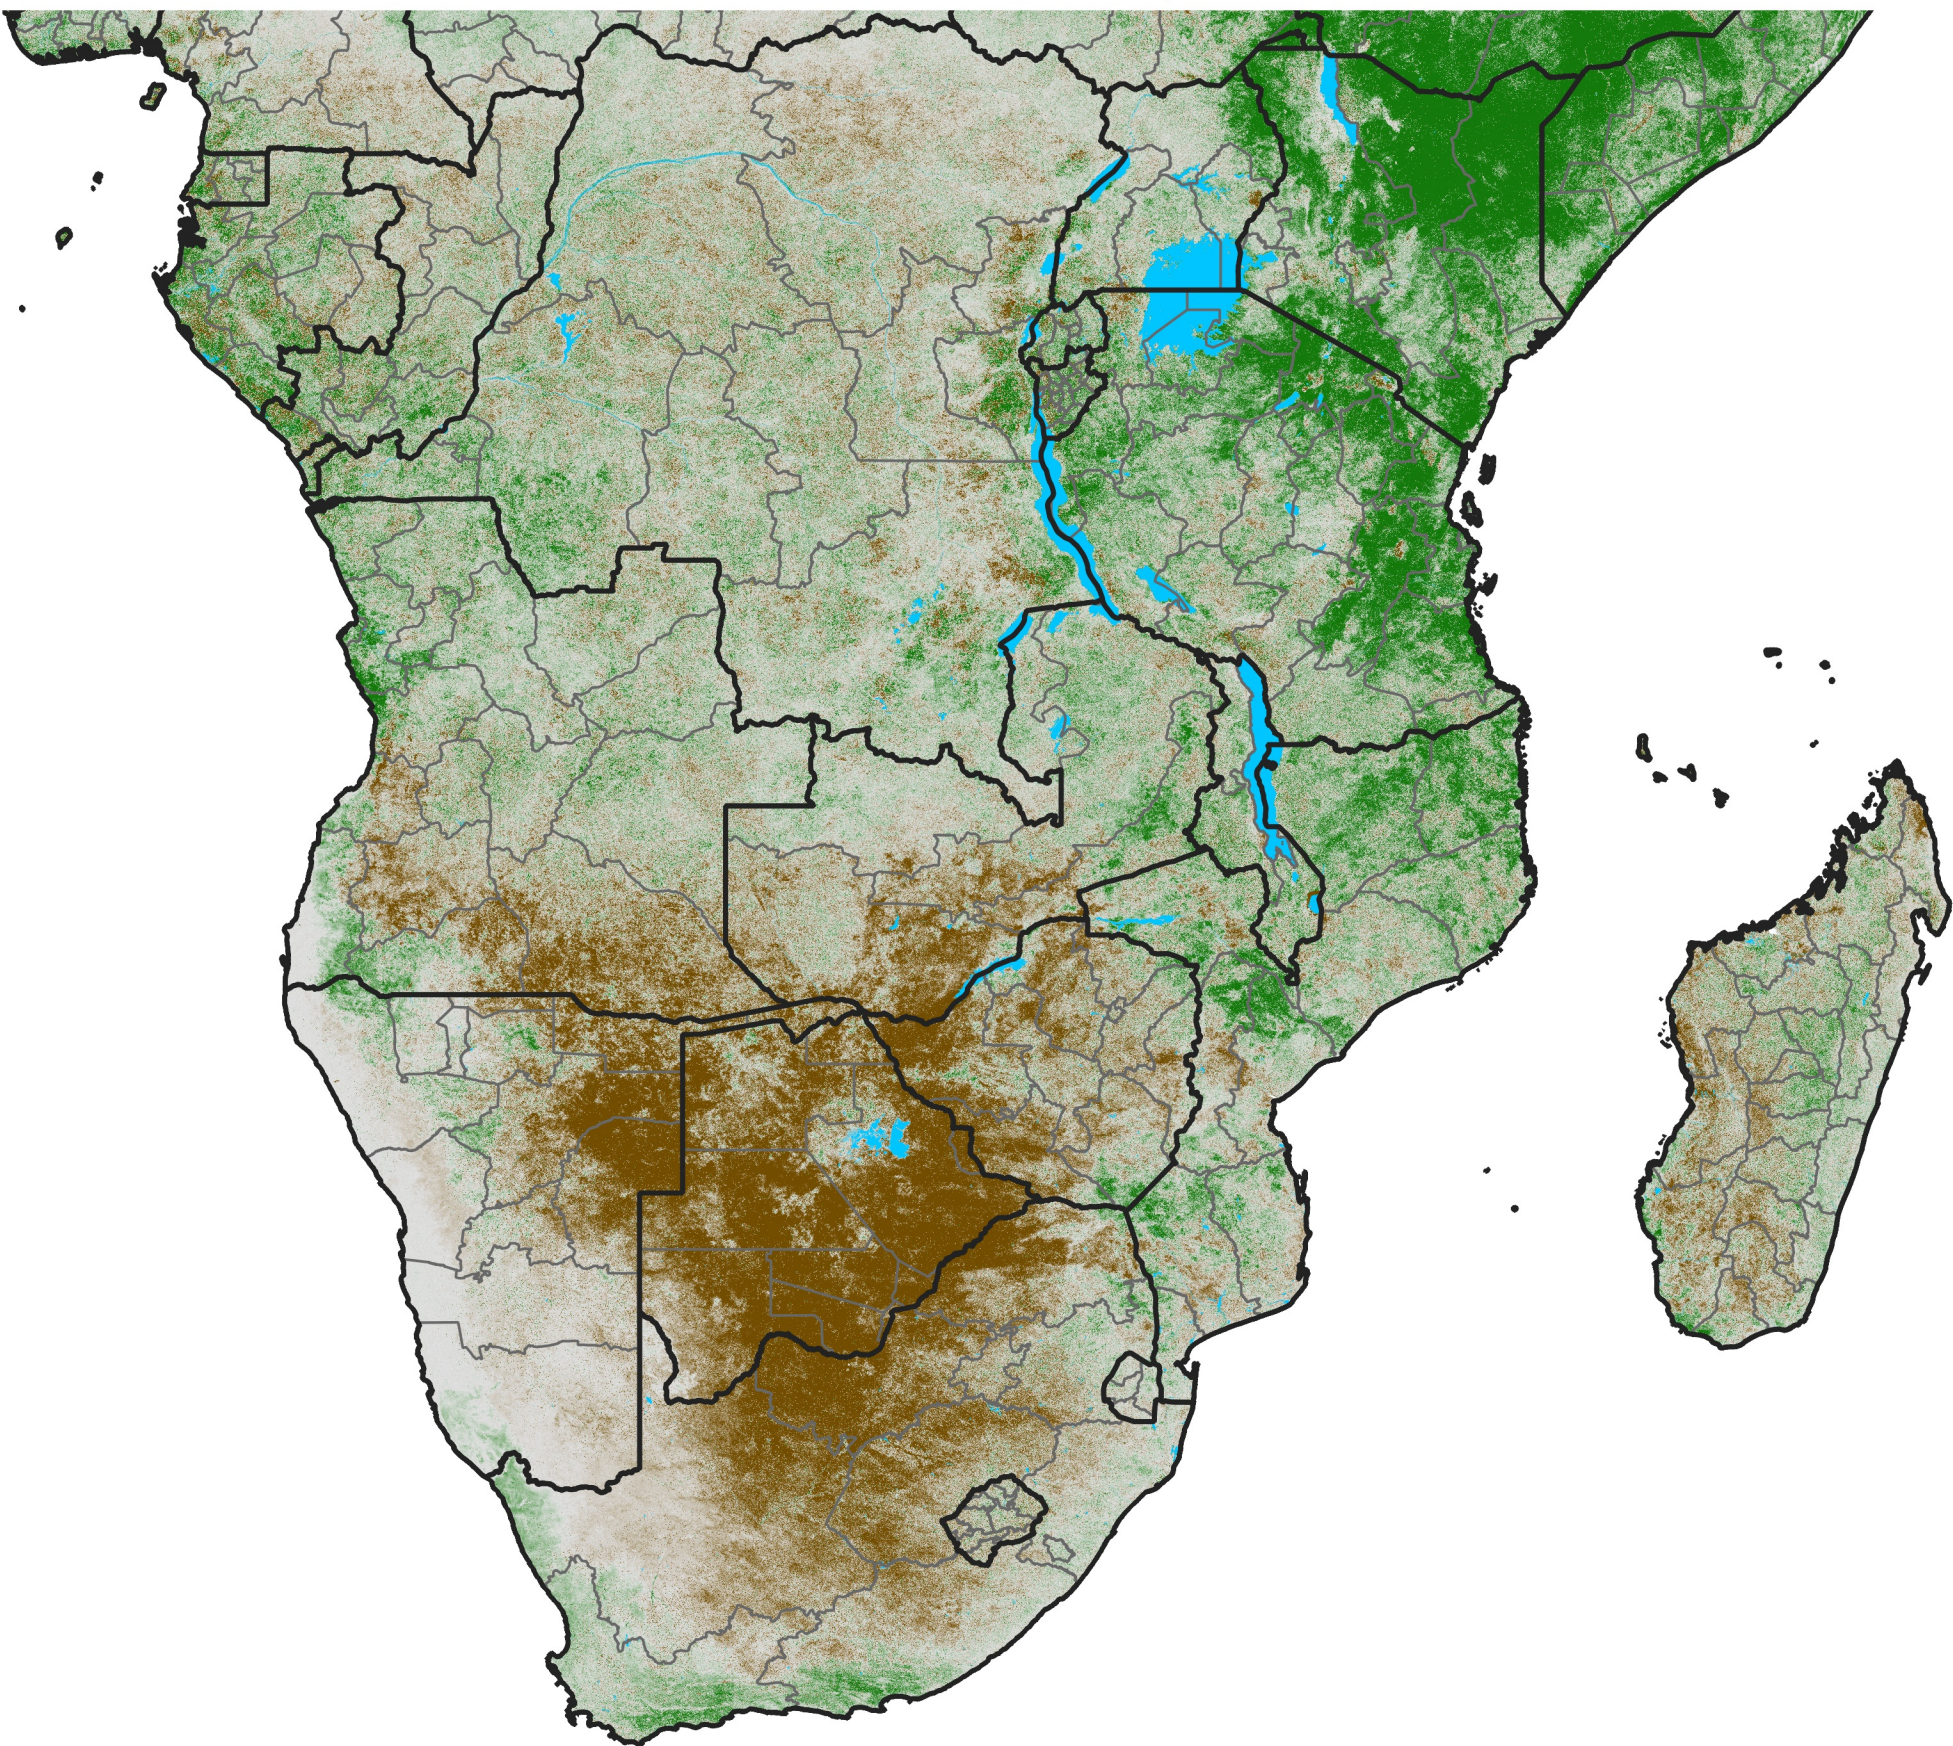

# Southern Africa

## NDVI Difference

2023 minus 2022

Period 66 / Nov 21 - 30, 2023

### NDVI Difference

< -0.3   -0.2   -0.1   -0.05   0.05   0.1   0.2   >0.3

Negative

No Difference

Positive