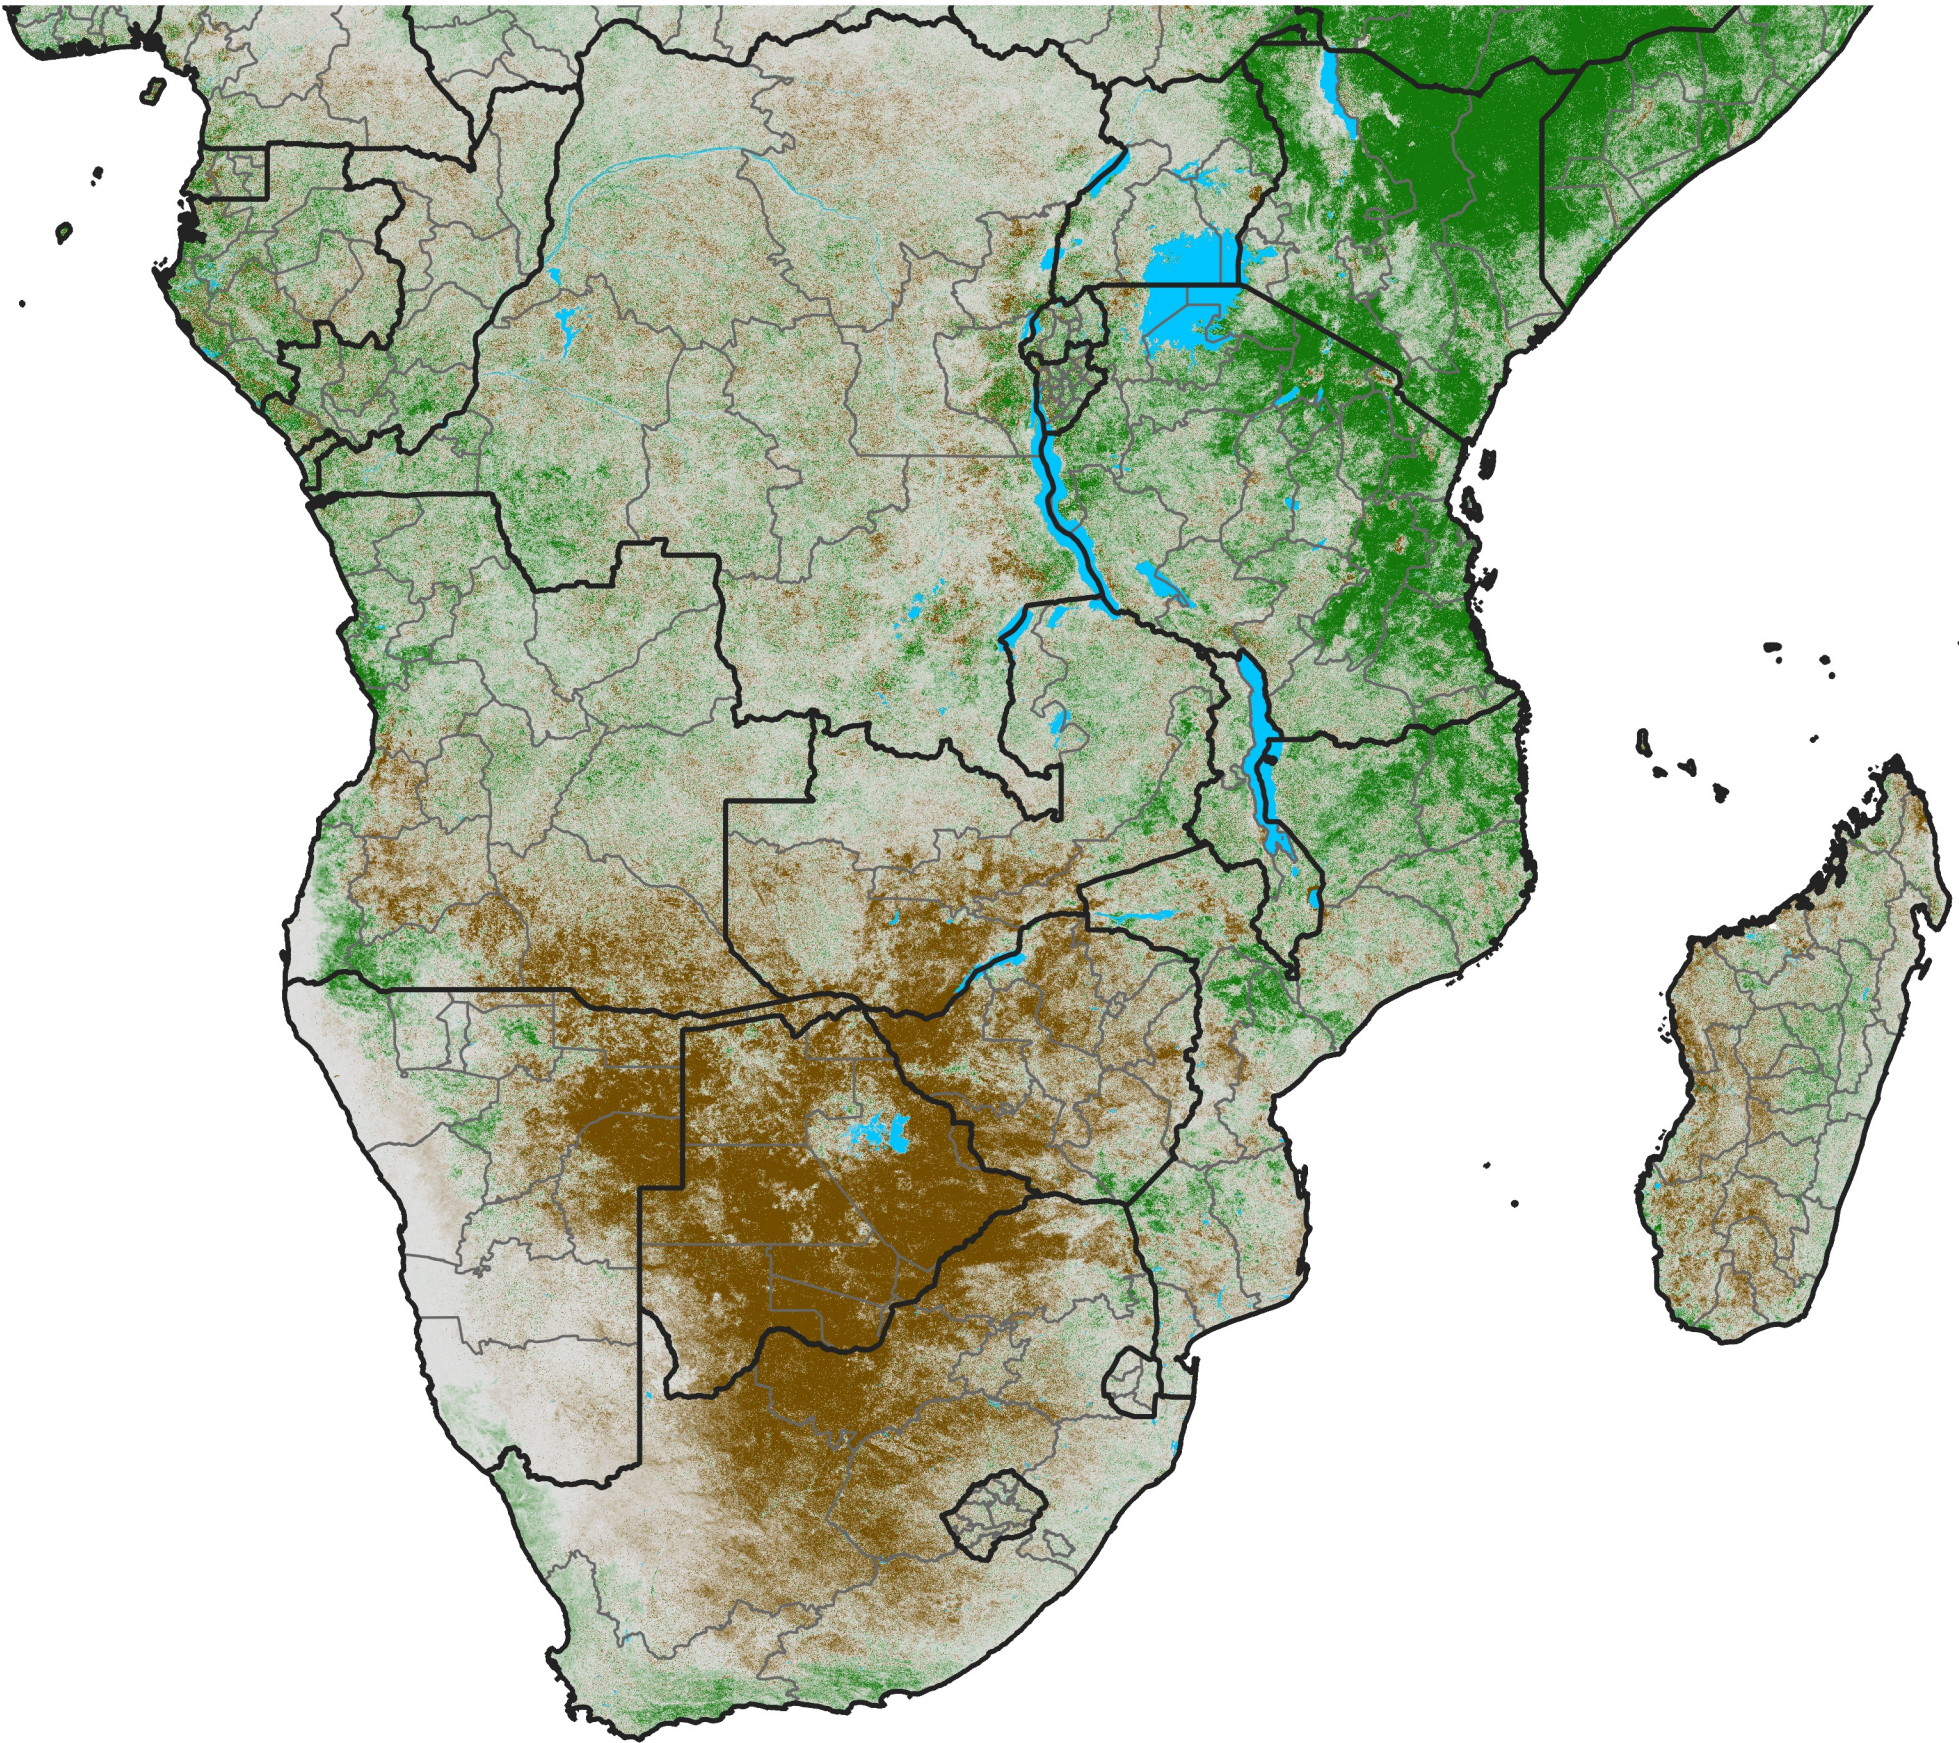

# Southern Africa

## NDVI Difference

2023 minus 2022

Period 67 / Nov 26 - Dec 05, 2023

### NDVI Difference

< -0.3   -0.2   -0.1   -0.05   0.05   0.1   0.2   >0.3

Negative

No Difference

Positive