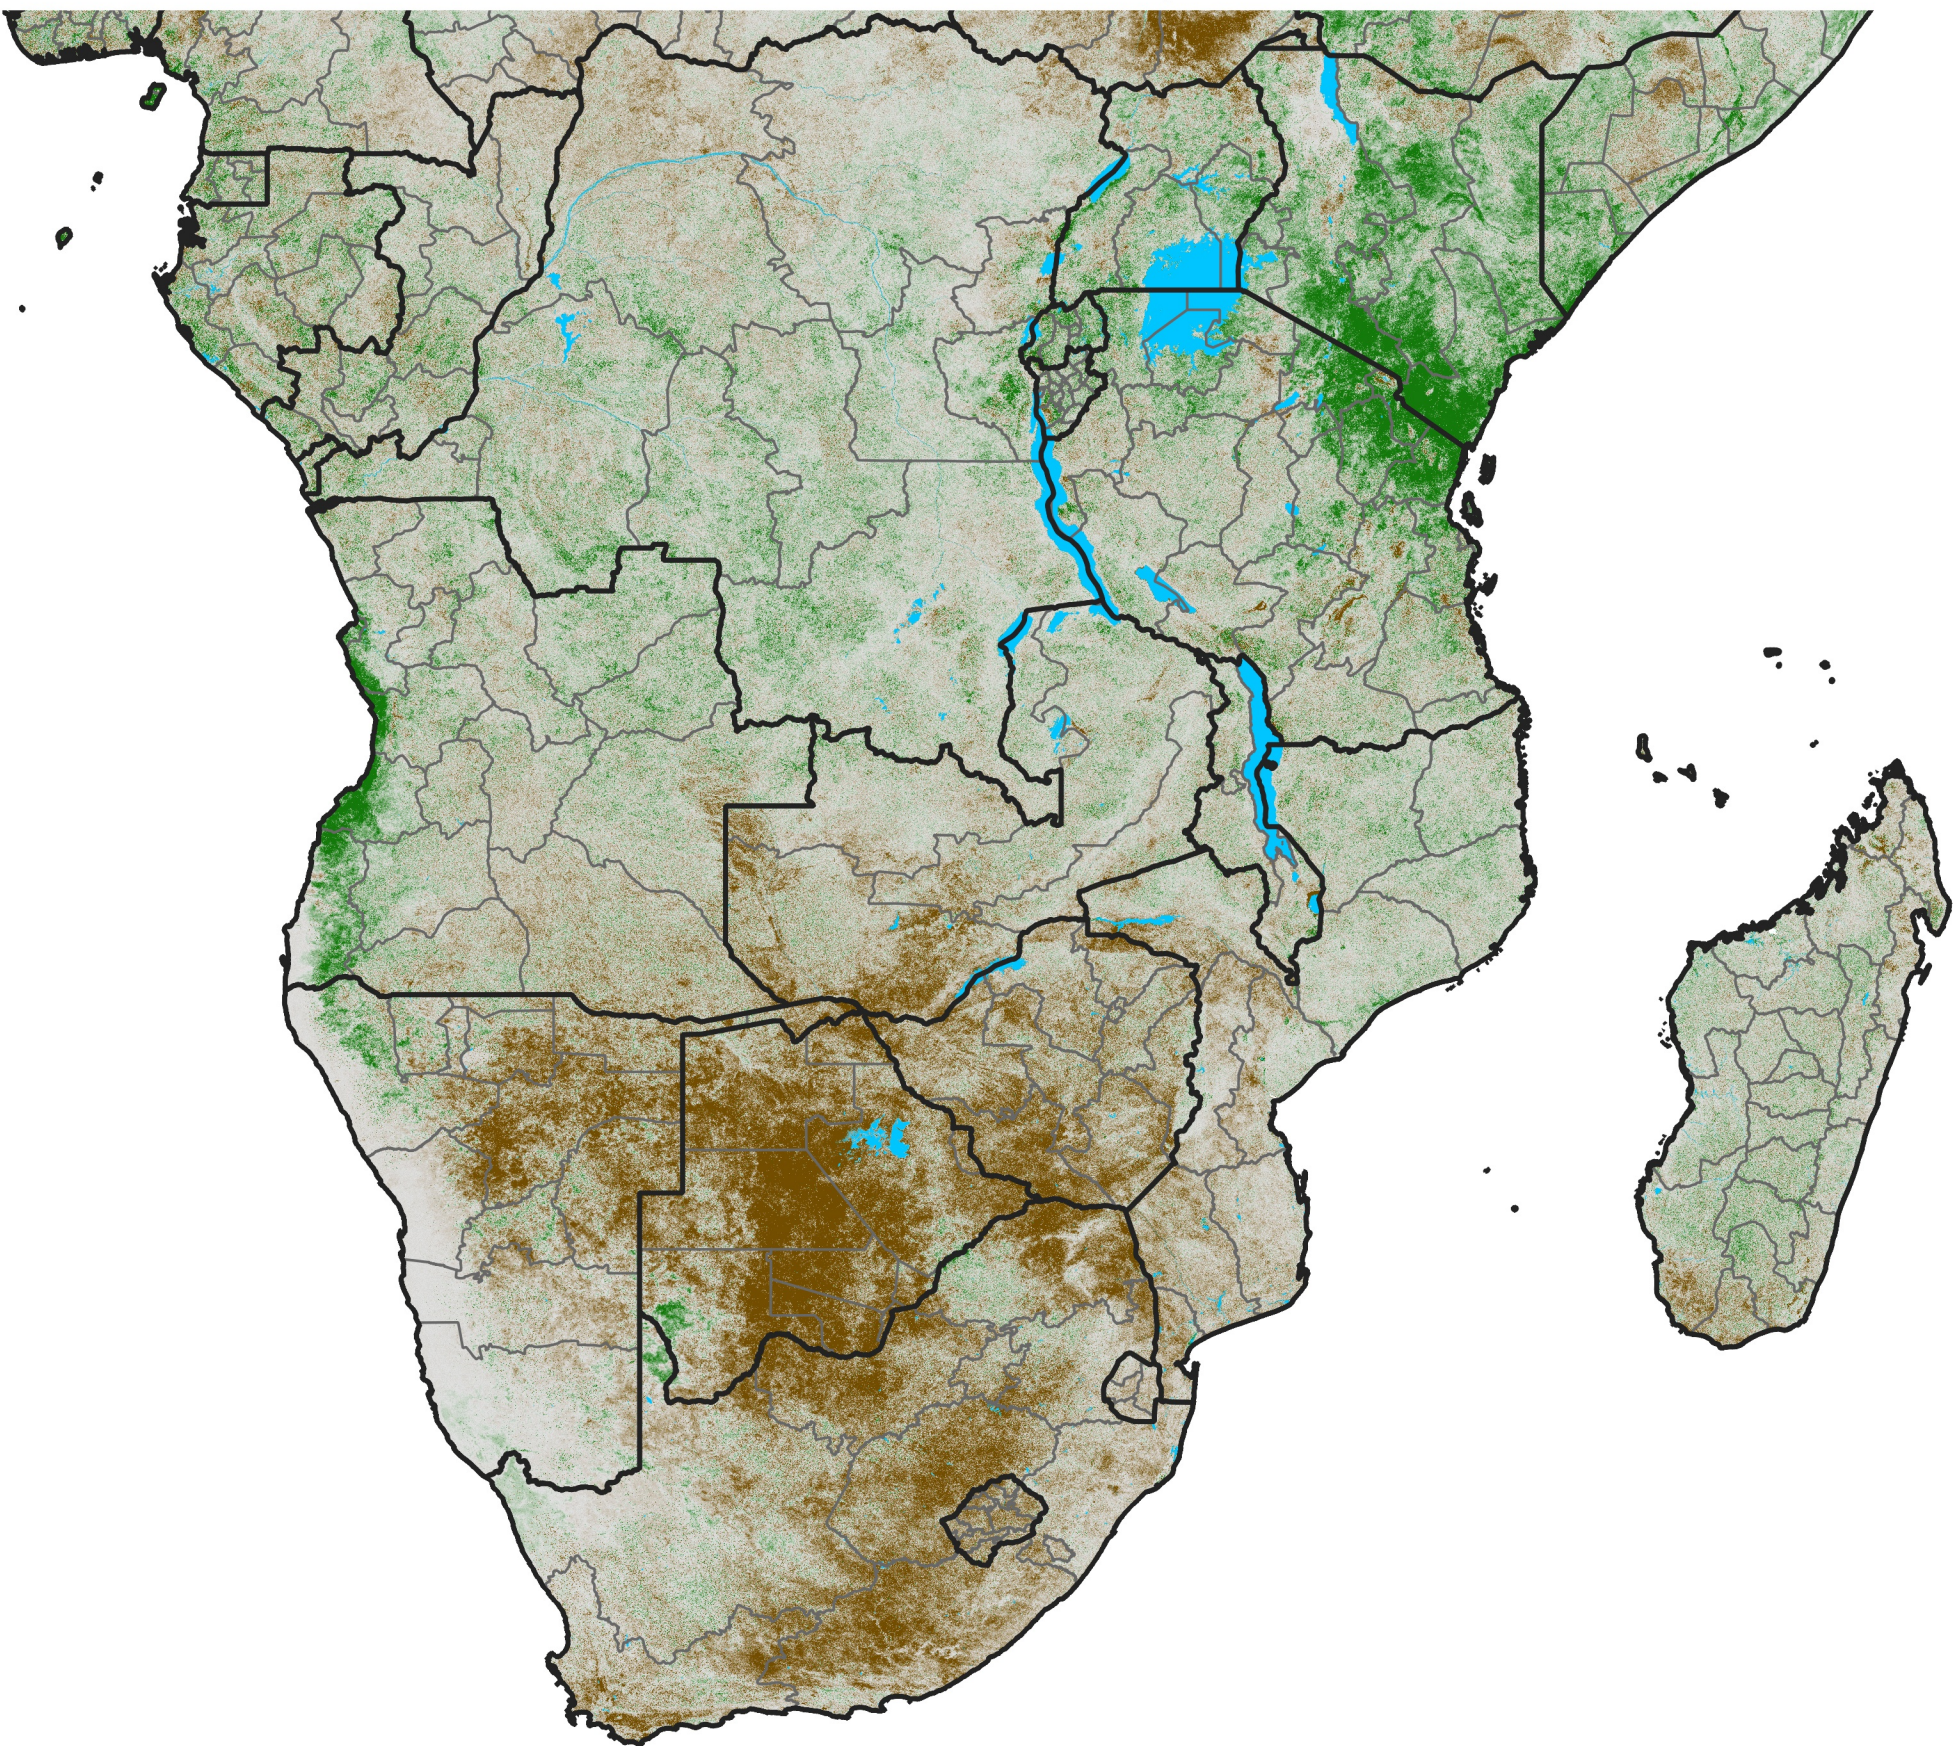

Southern Africa

NDVI Difference

2024 minus 2023

Period 17 / Mar 16 - 25, 2024

NDVI Difference

< -0.3 -0.2 -0.1 -0.05 0.05 0.1 0.2 >0.3

Negative

No Difference