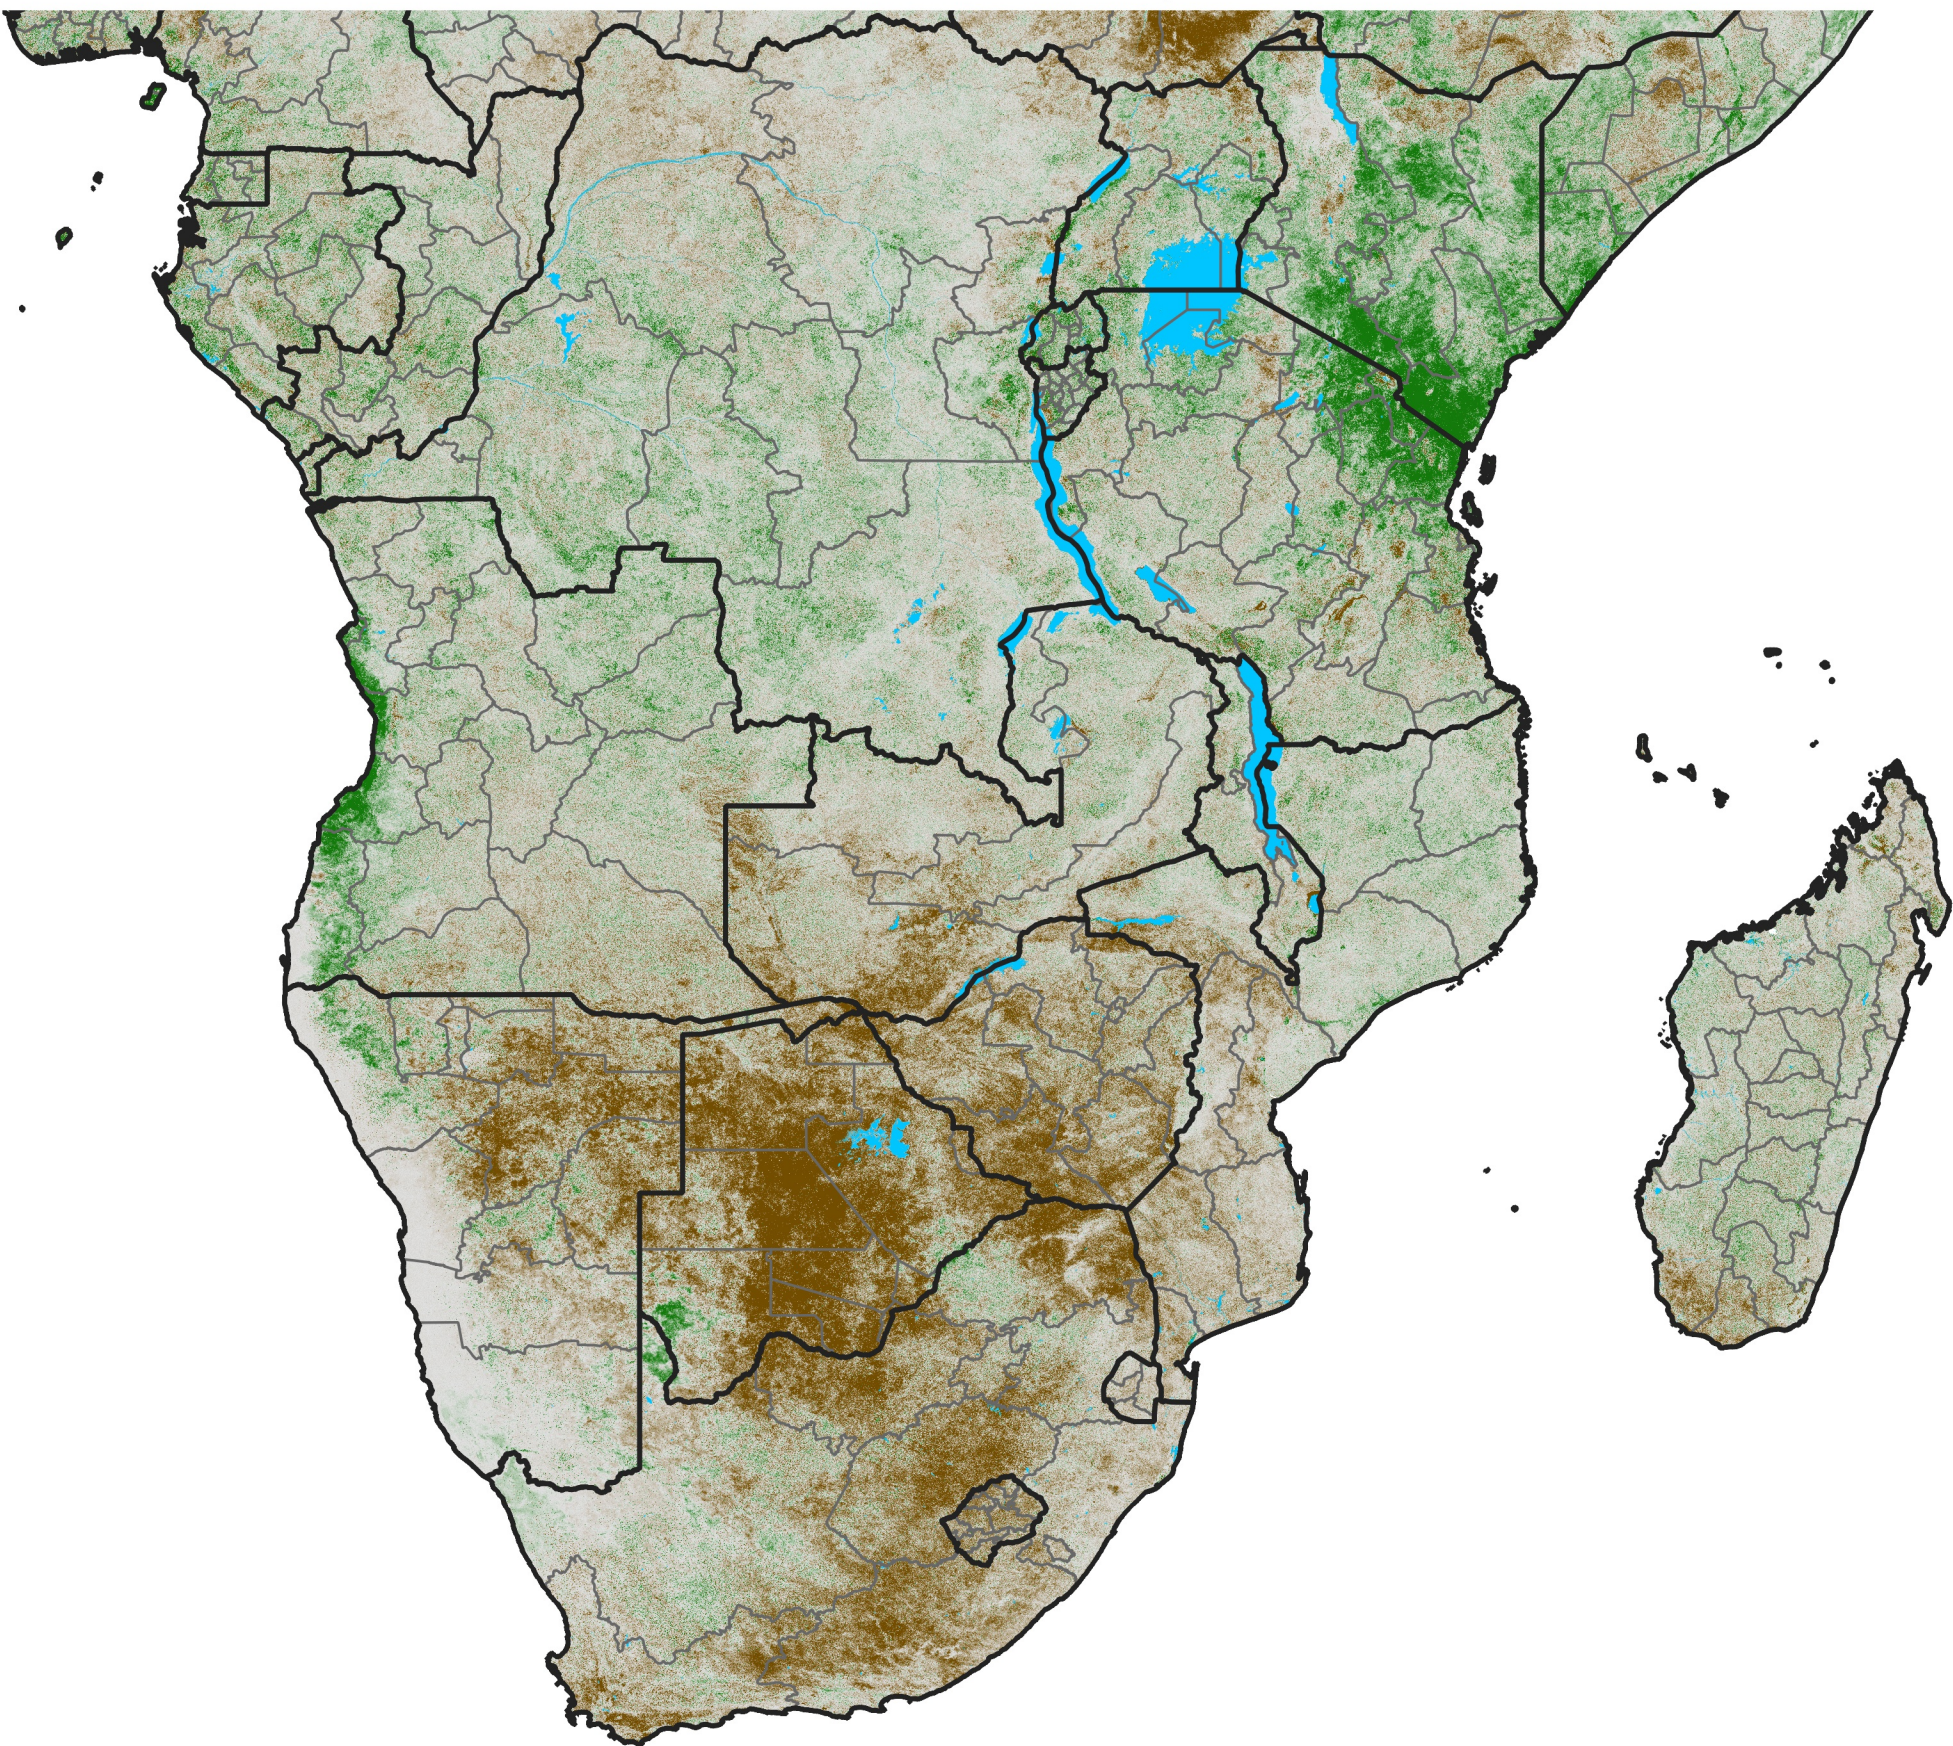

Southern Africa

NDVI Difference

2024 minus 2023

Period 18 / Mar 21 - 31, 2024

NDVI Difference

< -0.3 -0.2 -0.1 -0.05 0.05 0.1 0.2 >0.3

Negative

No Difference