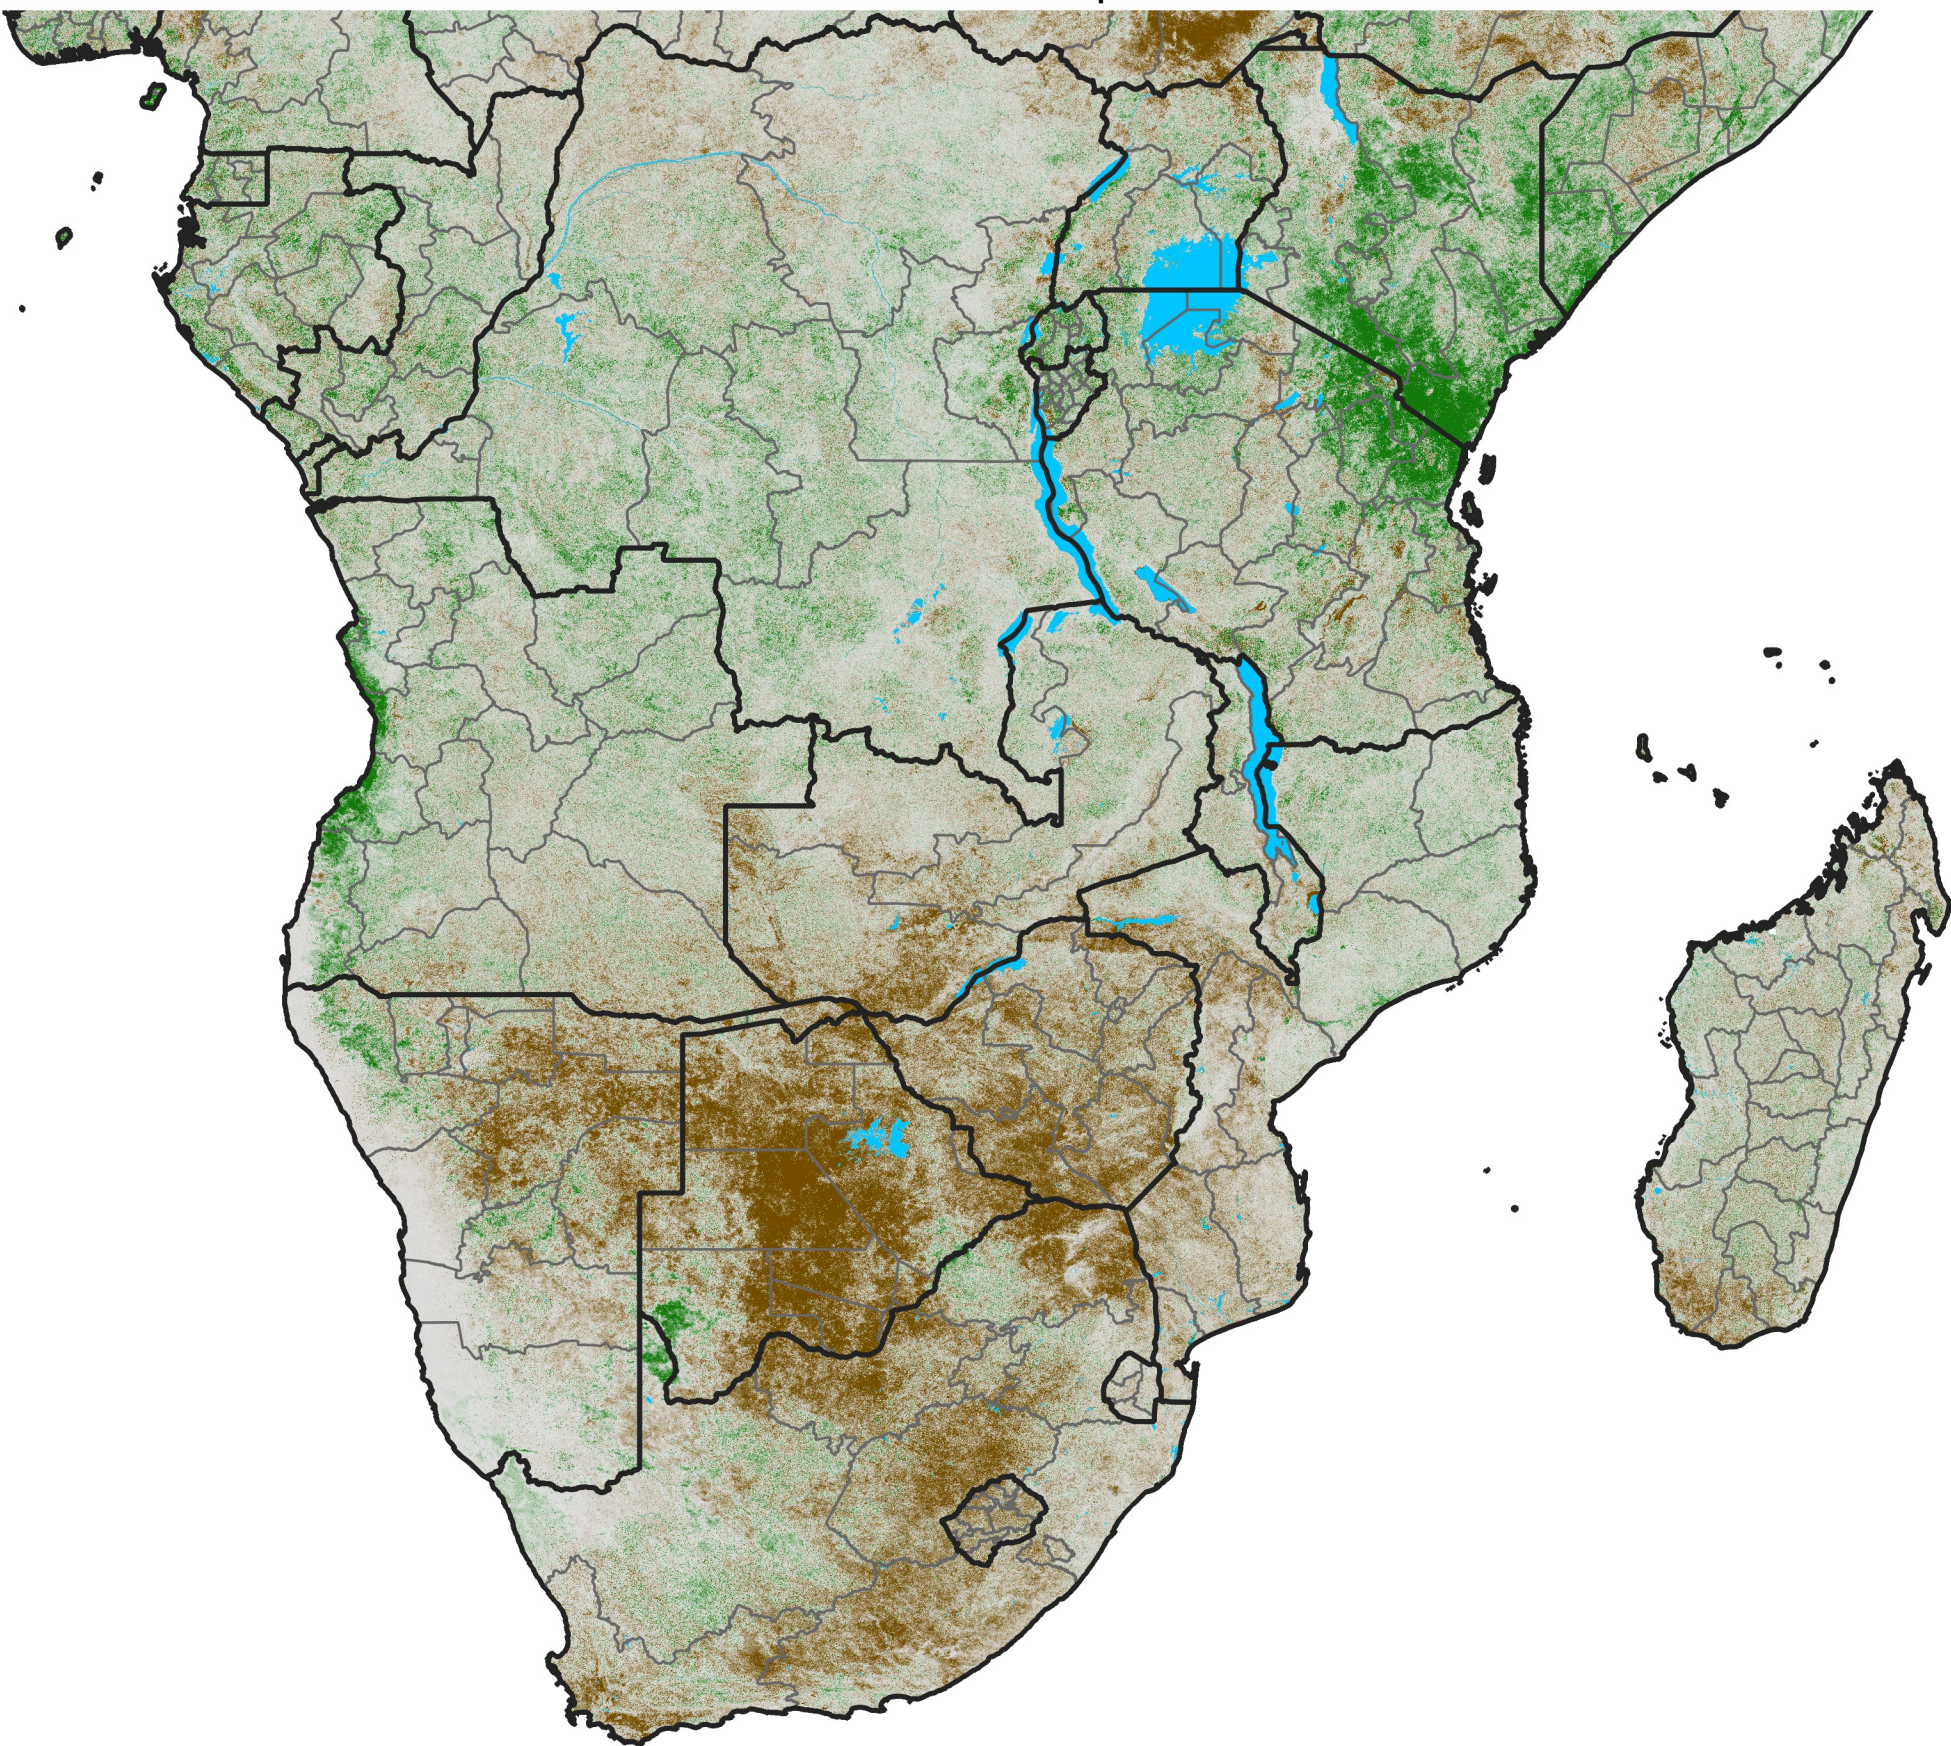

# Southern Africa

## NDVI Difference

2024 minus 2023

Period 19 / Mar 26 - Apr 05, 2024

### NDVI Difference

< -0.3   -0.2   -0.1   -0.05   0.05   0.1   0.2   > 0.3

Negative

No Difference

Positive