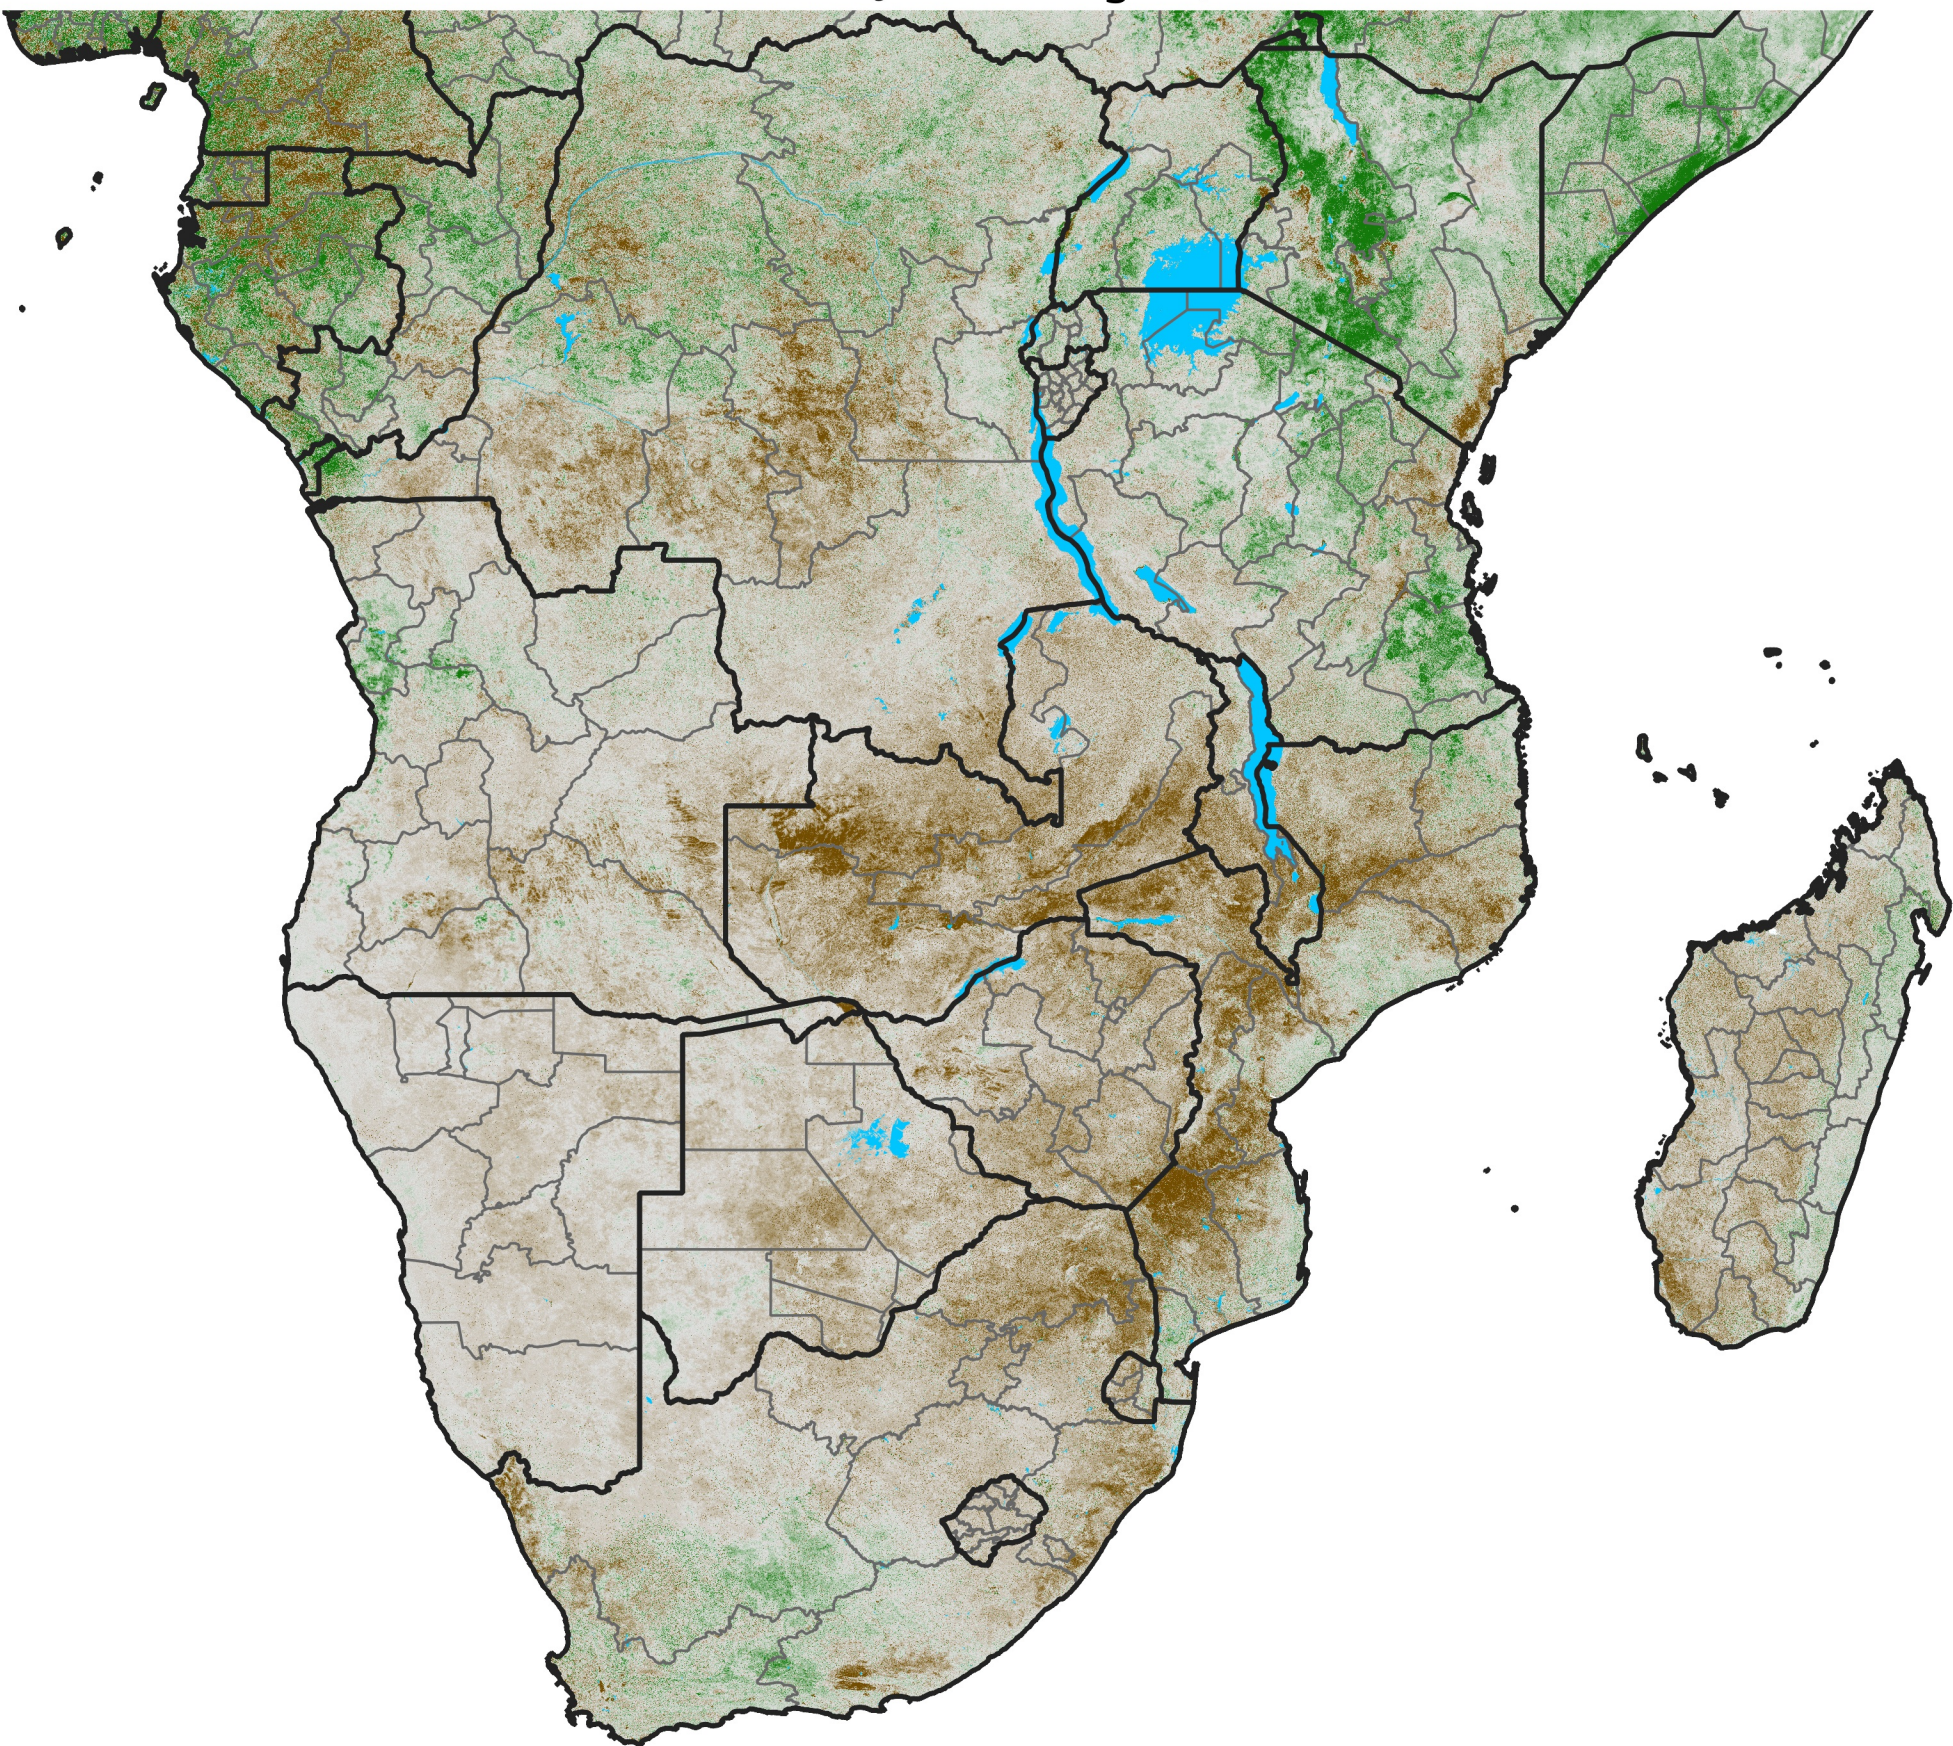

# Southern Africa

## NDVI Difference

2024 minus 2023

Period 43 / Jul 26 - Aug 05, 2024

### NDVI Difference

< -0.3   -0.2   -0.1   -0.05   0.05   0.1   0.2   > 0.3

Negative

No Difference

Positive