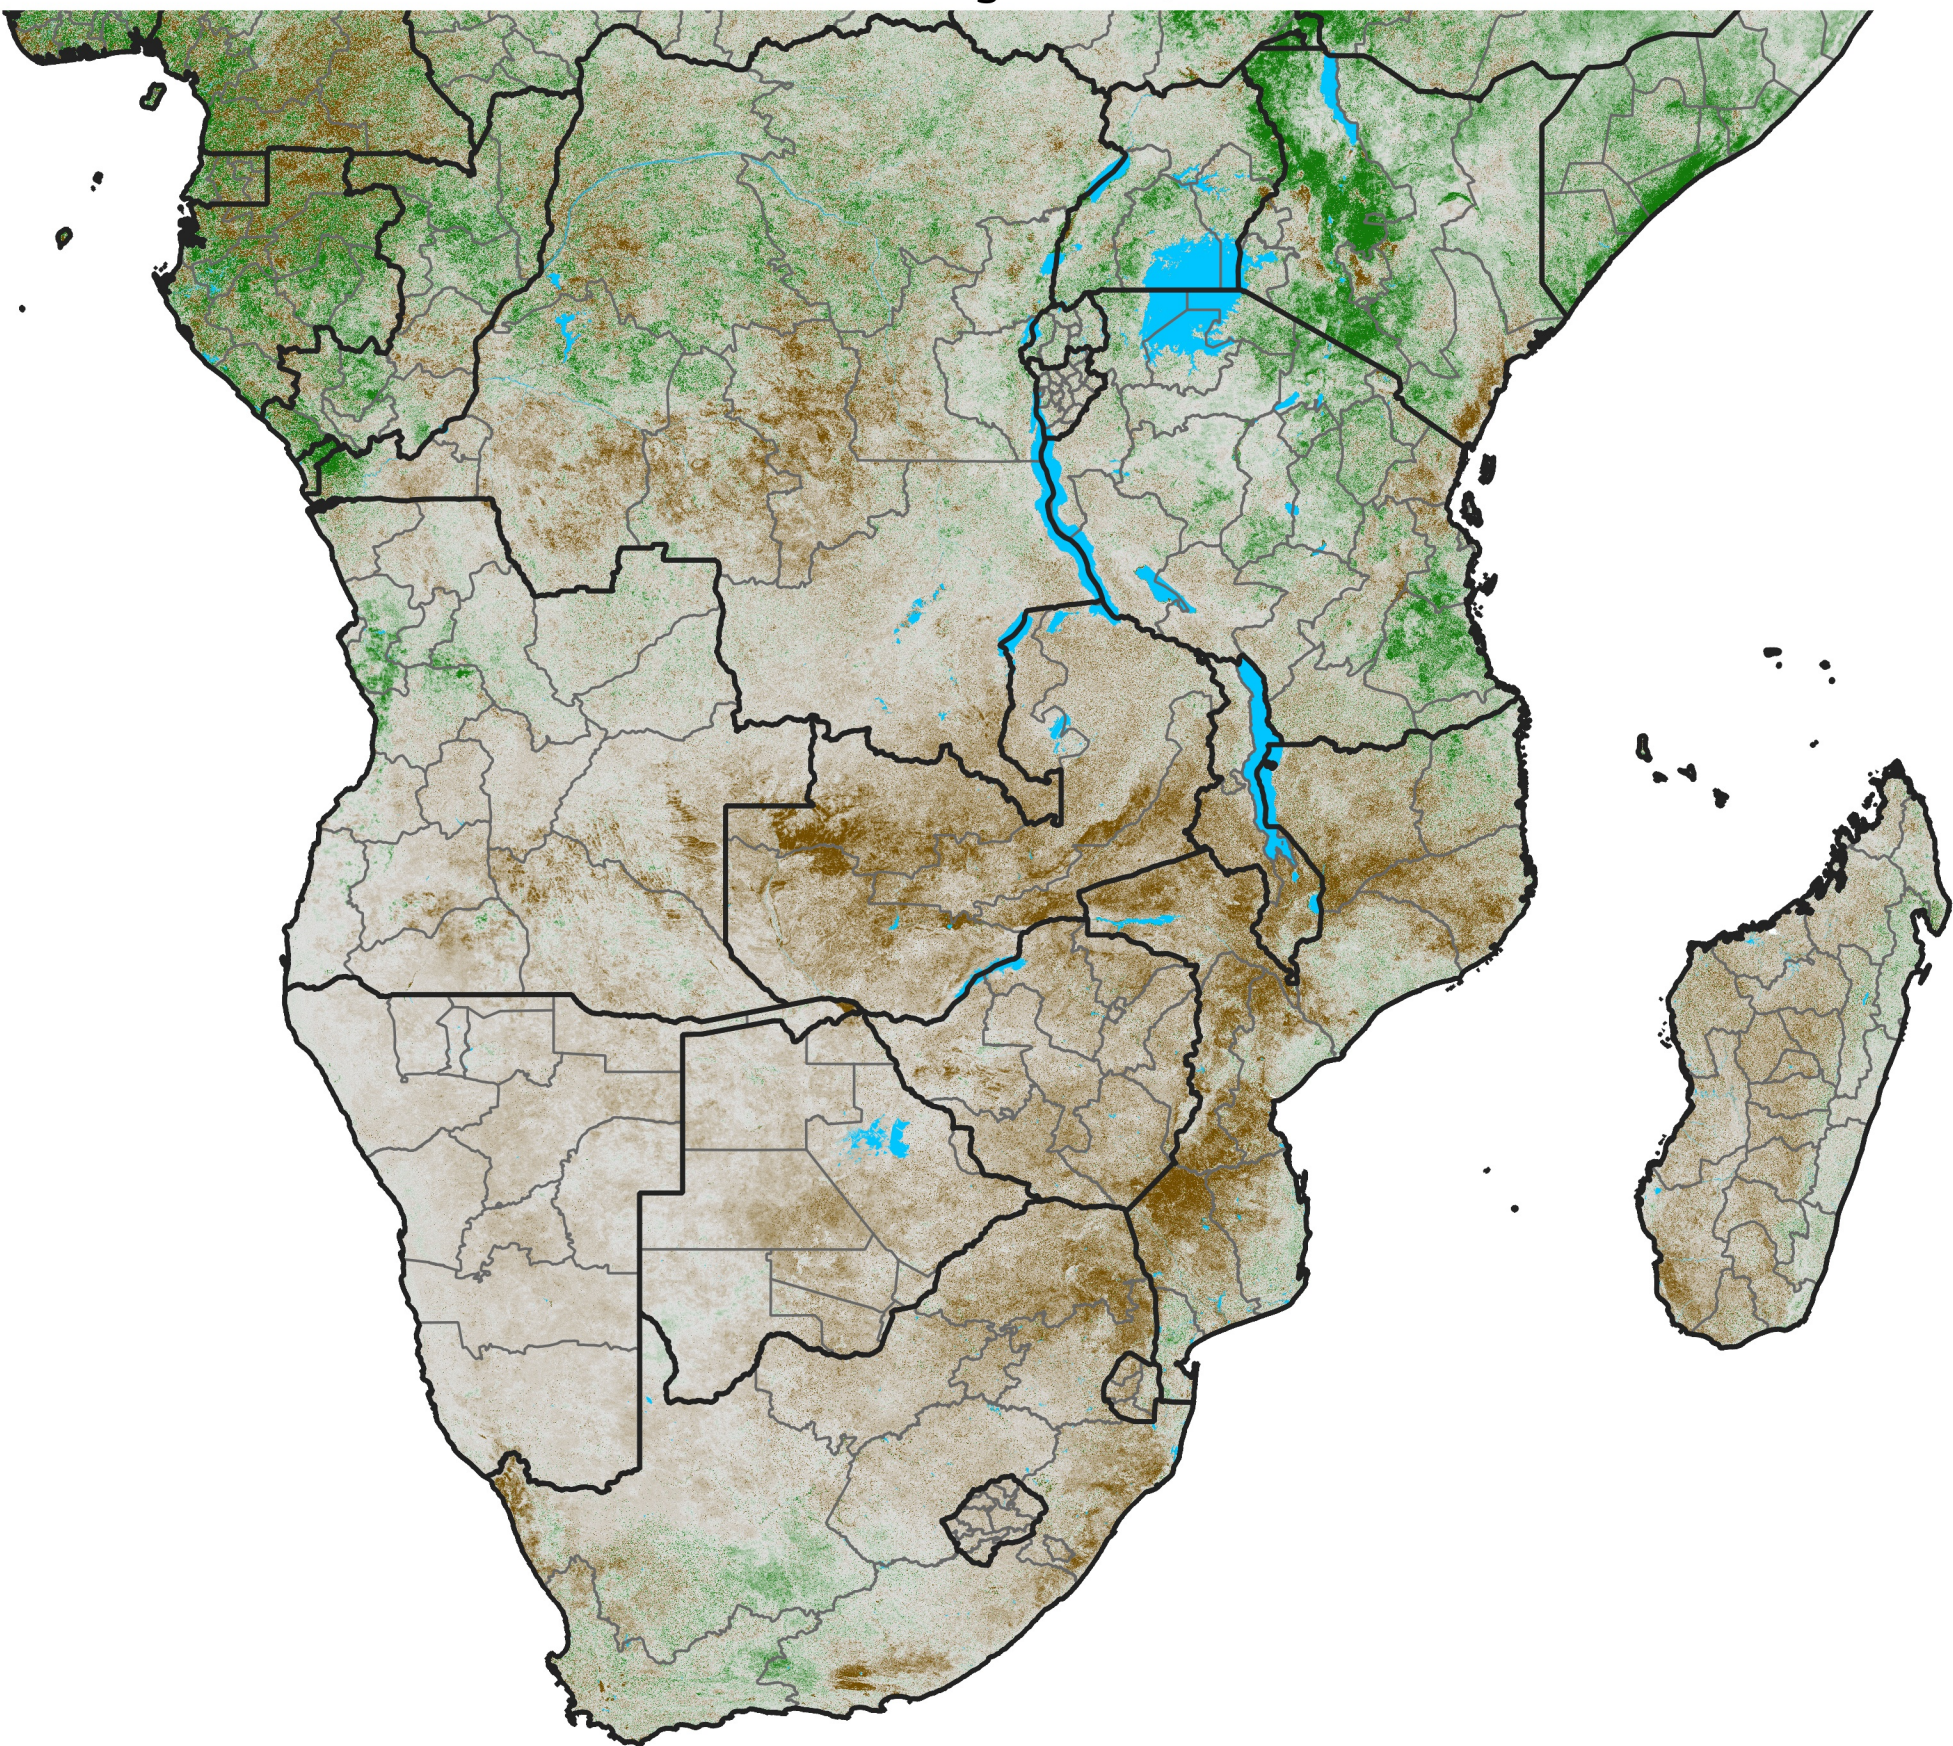

Southern Africa

NDVI Difference

2024 minus 2023

Period 44 / Aug 01 - 10, 2024

NDVI Difference

< -0.3 -0.2 -0.1 -0.05 0.05 0.1 0.2 >0.3

Negative

No Difference