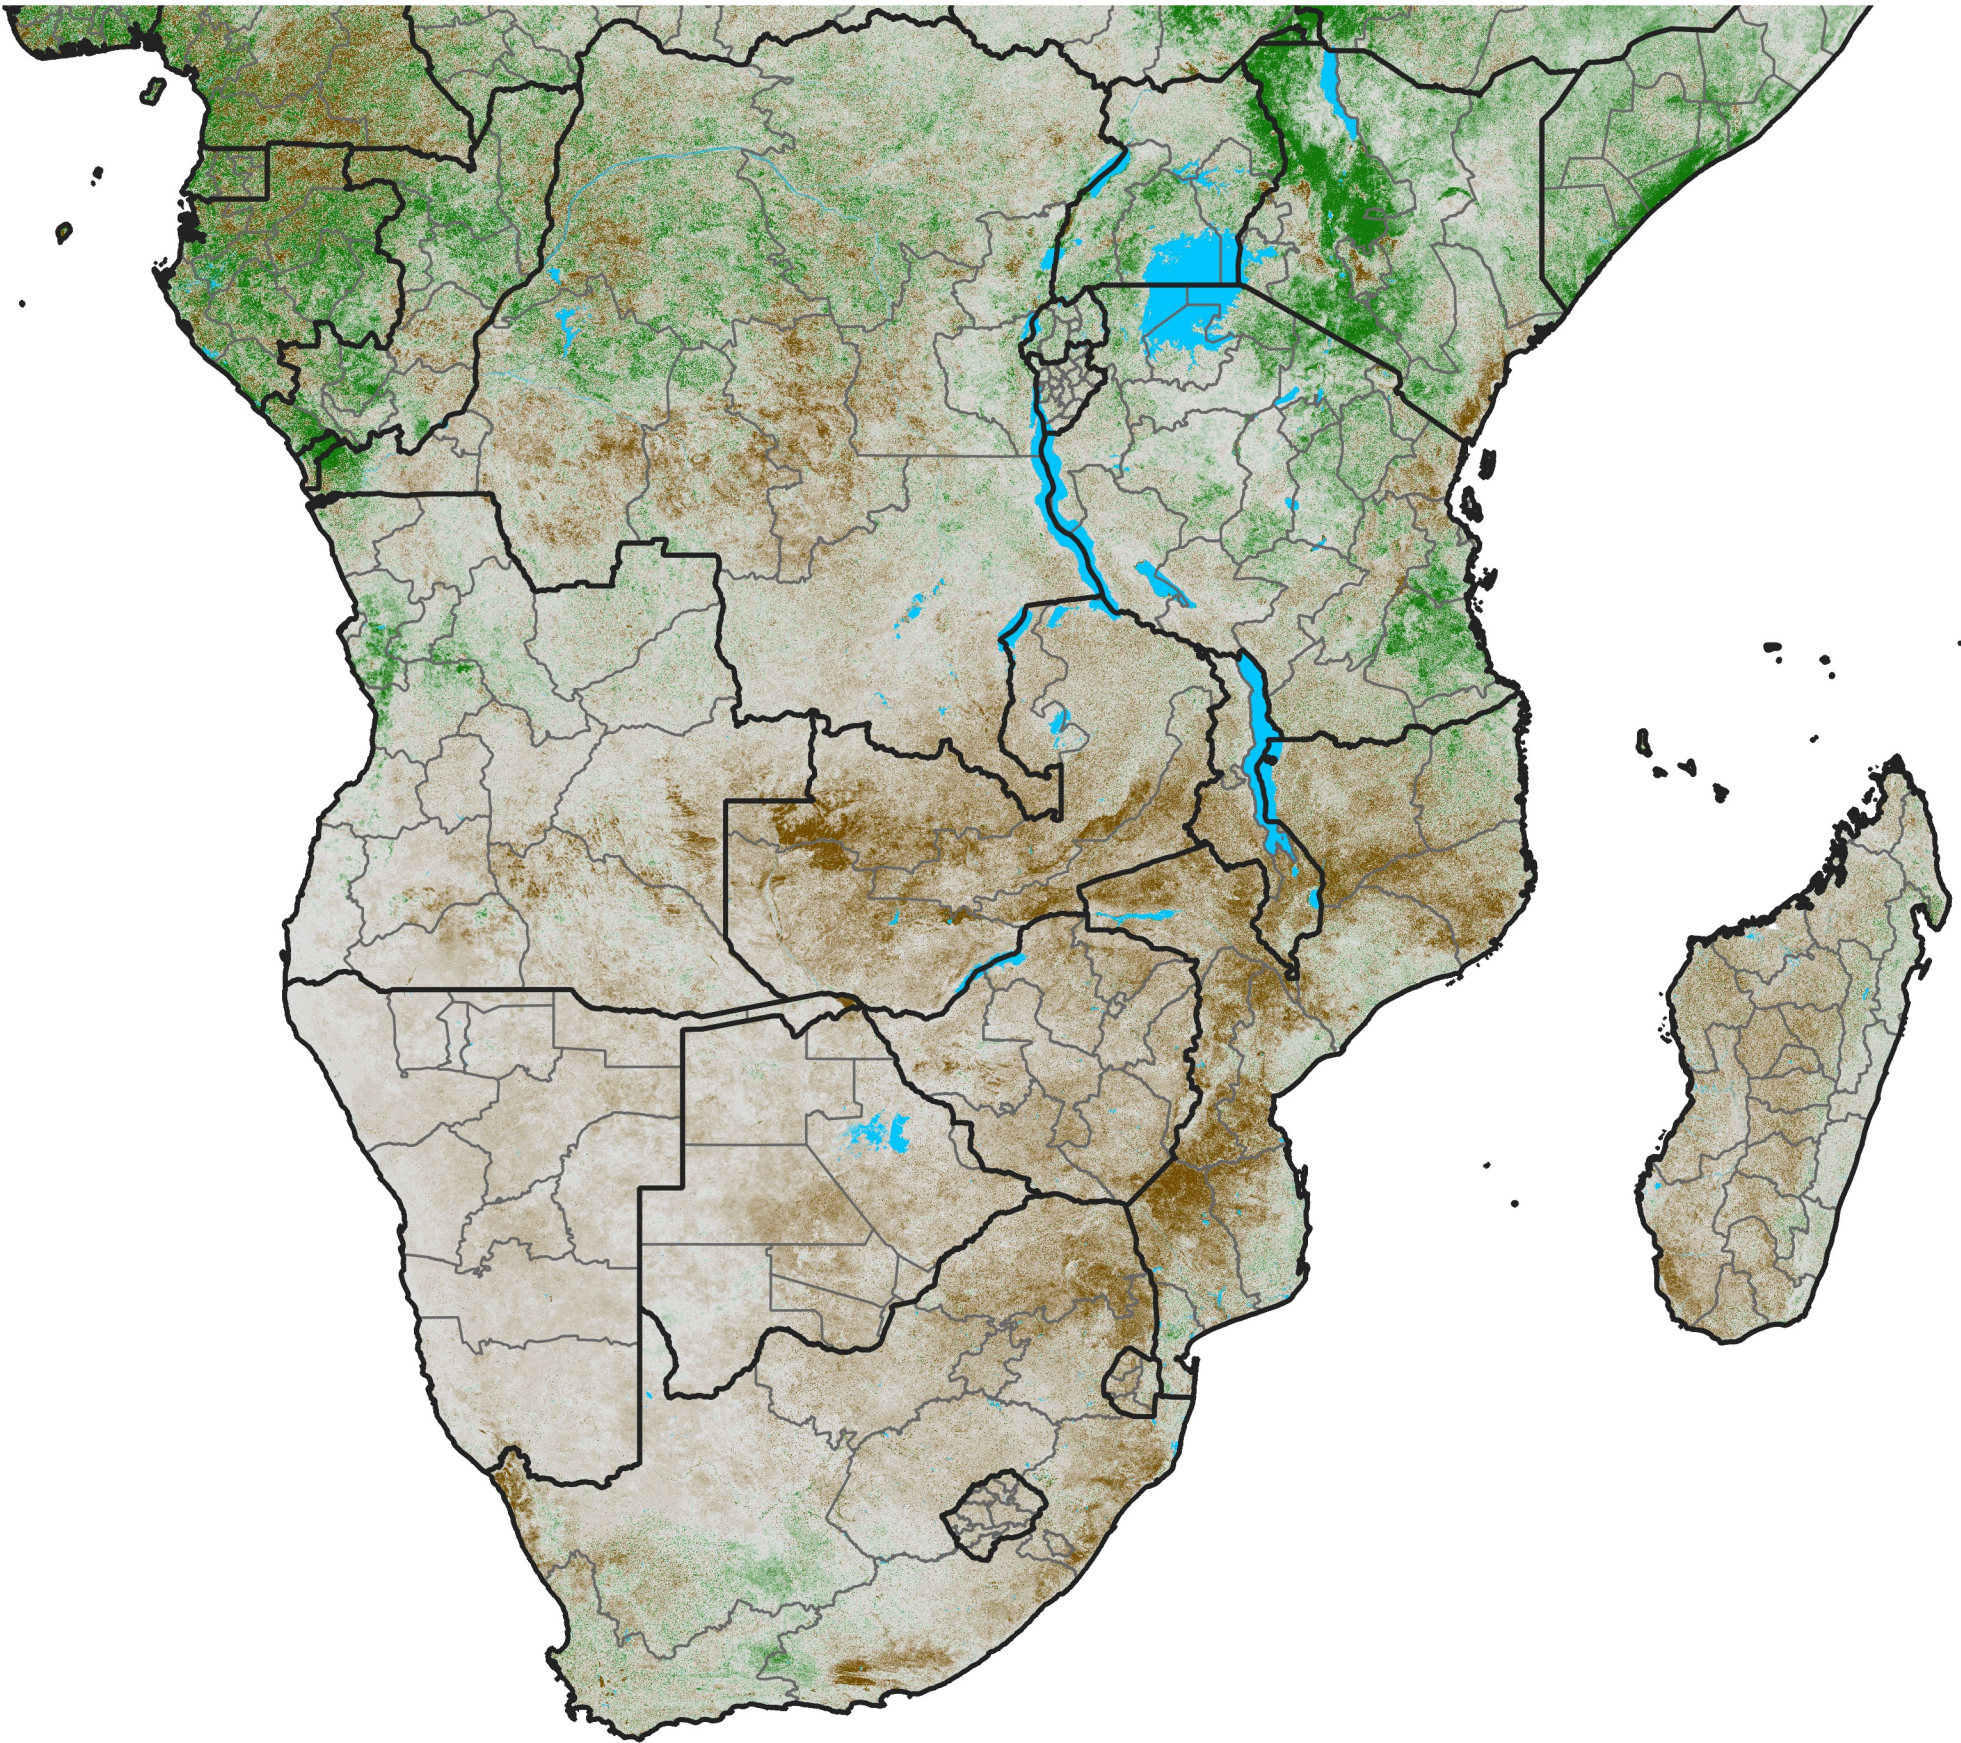

# Southern Africa

## NDVI Difference

2024 minus 2023

Period 45 / Aug 06 - 15, 2024

### NDVI Difference

< -0.3   -0.2   -0.1   -0.05   0.05   0.1   0.2   > 0.3

Negative

No Difference

Positive