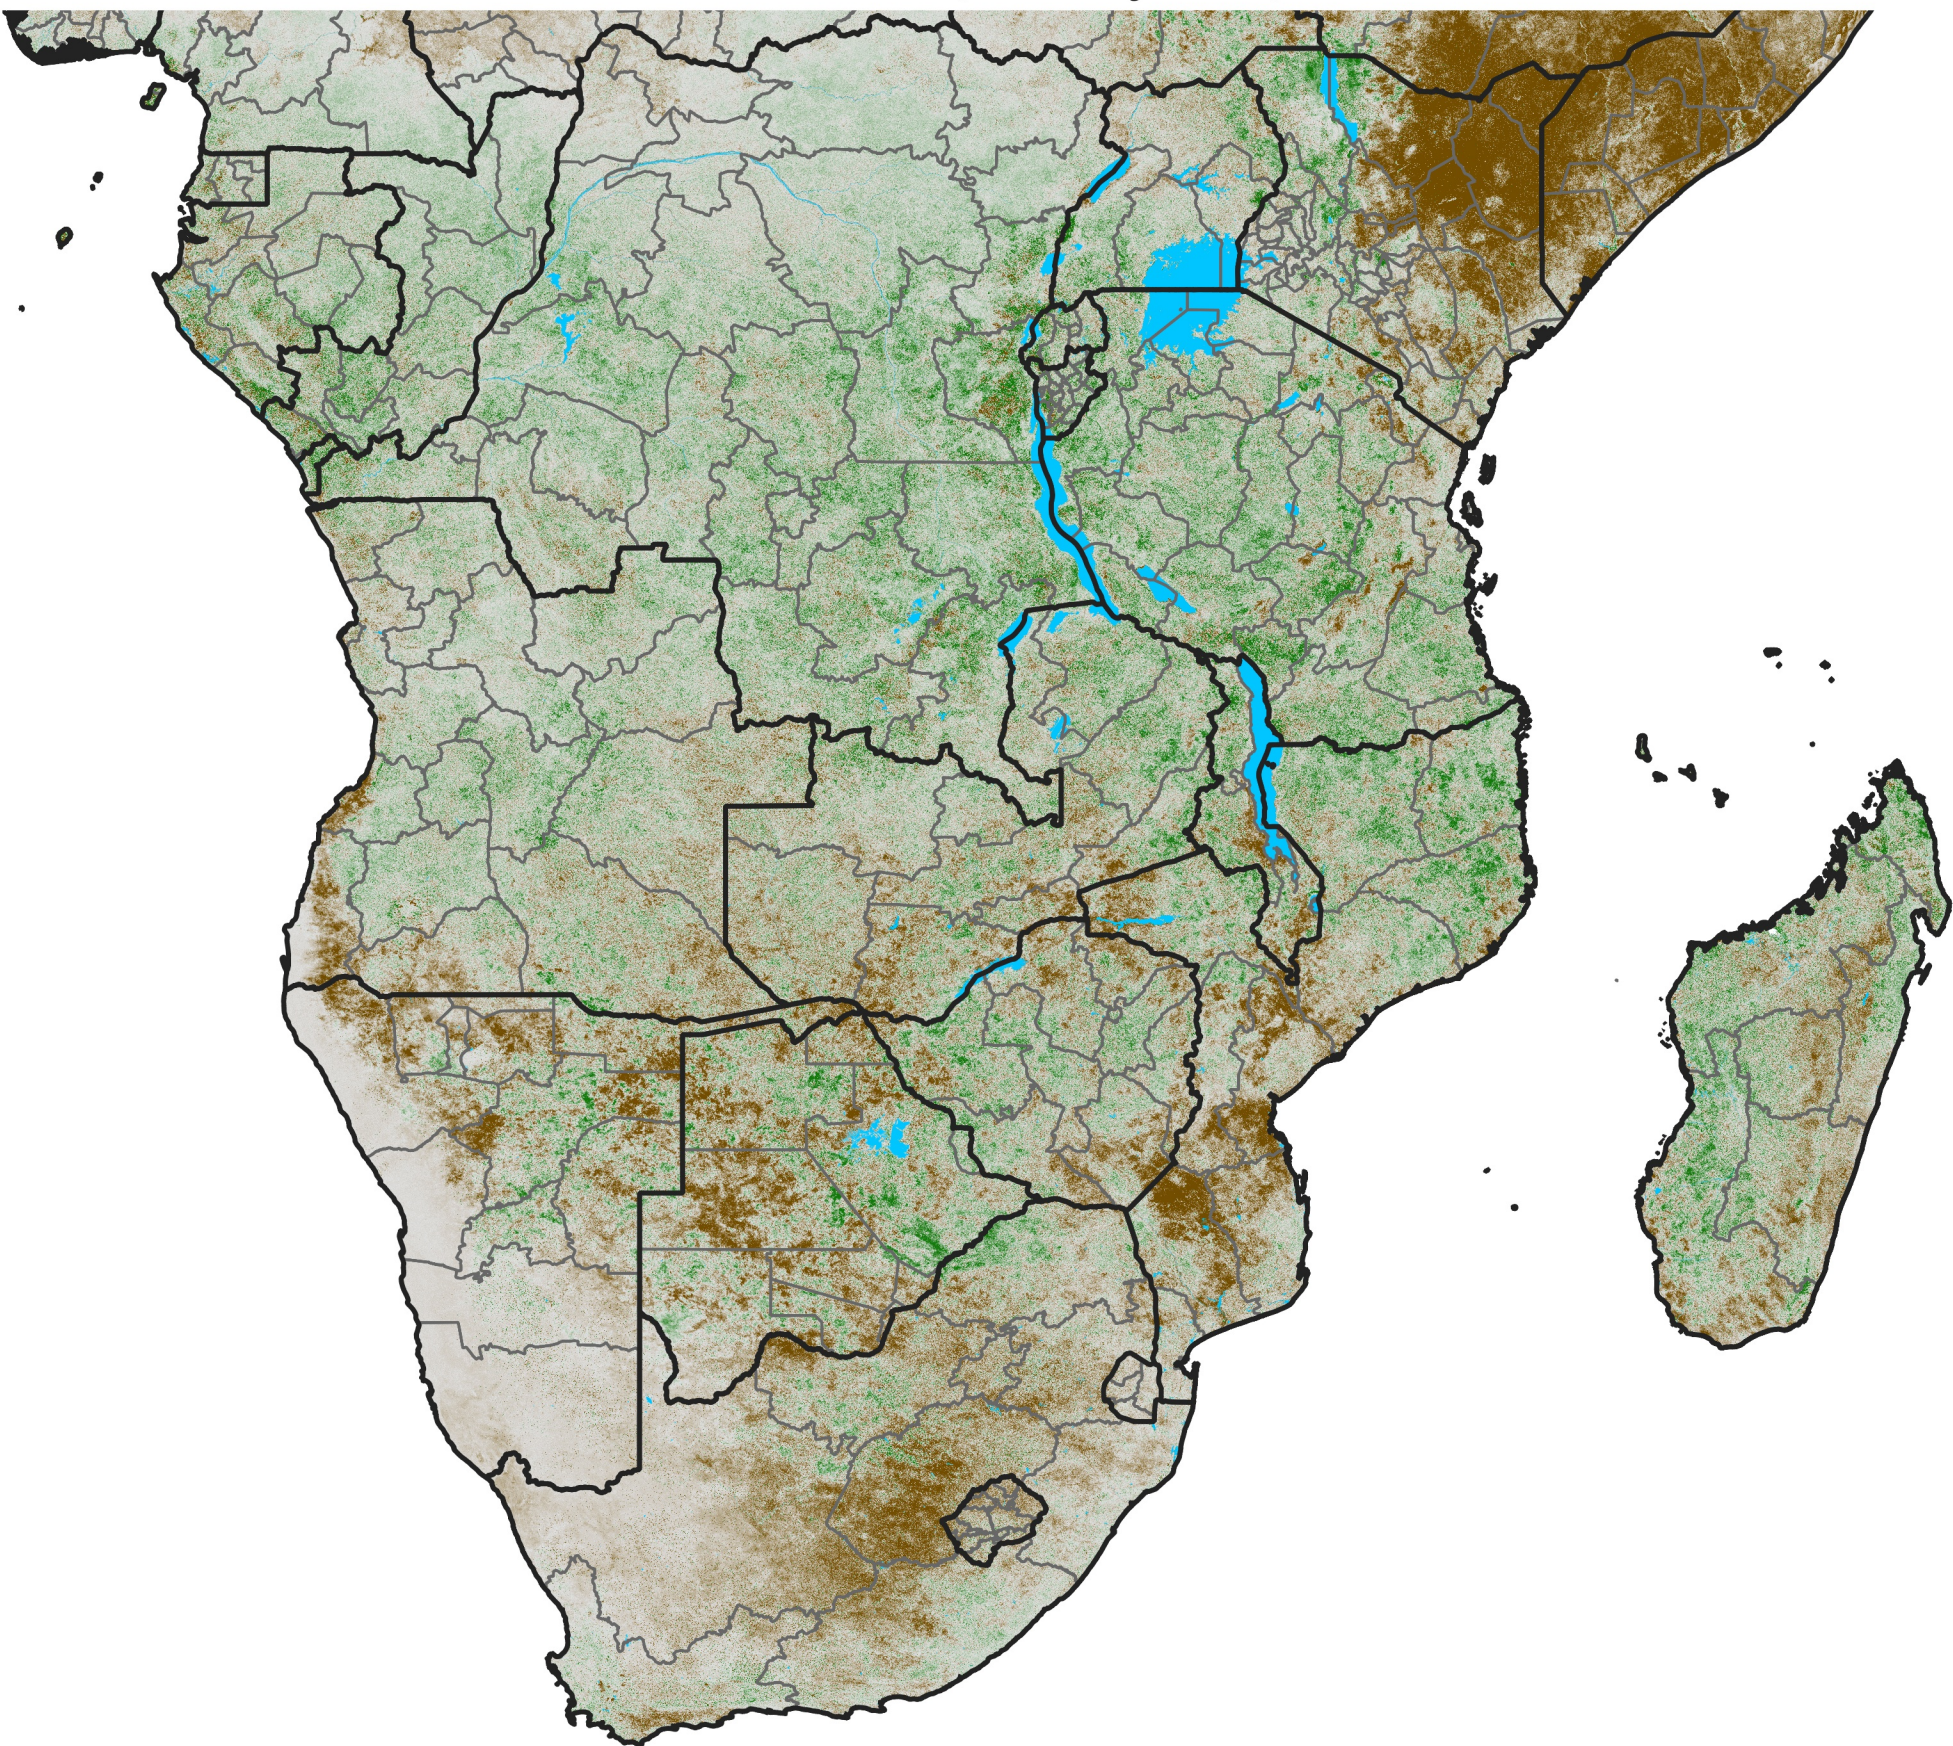

# Southern Africa

## NDVI Difference

2025 minus 2024

Period 01 / Dec 26, 2024 - Jan 05, 2025

### NDVI Difference

< -0.3   -0.2   -0.1   -0.05   0.05   0.1   0.2   >0.3

Negative

No Difference

Positive