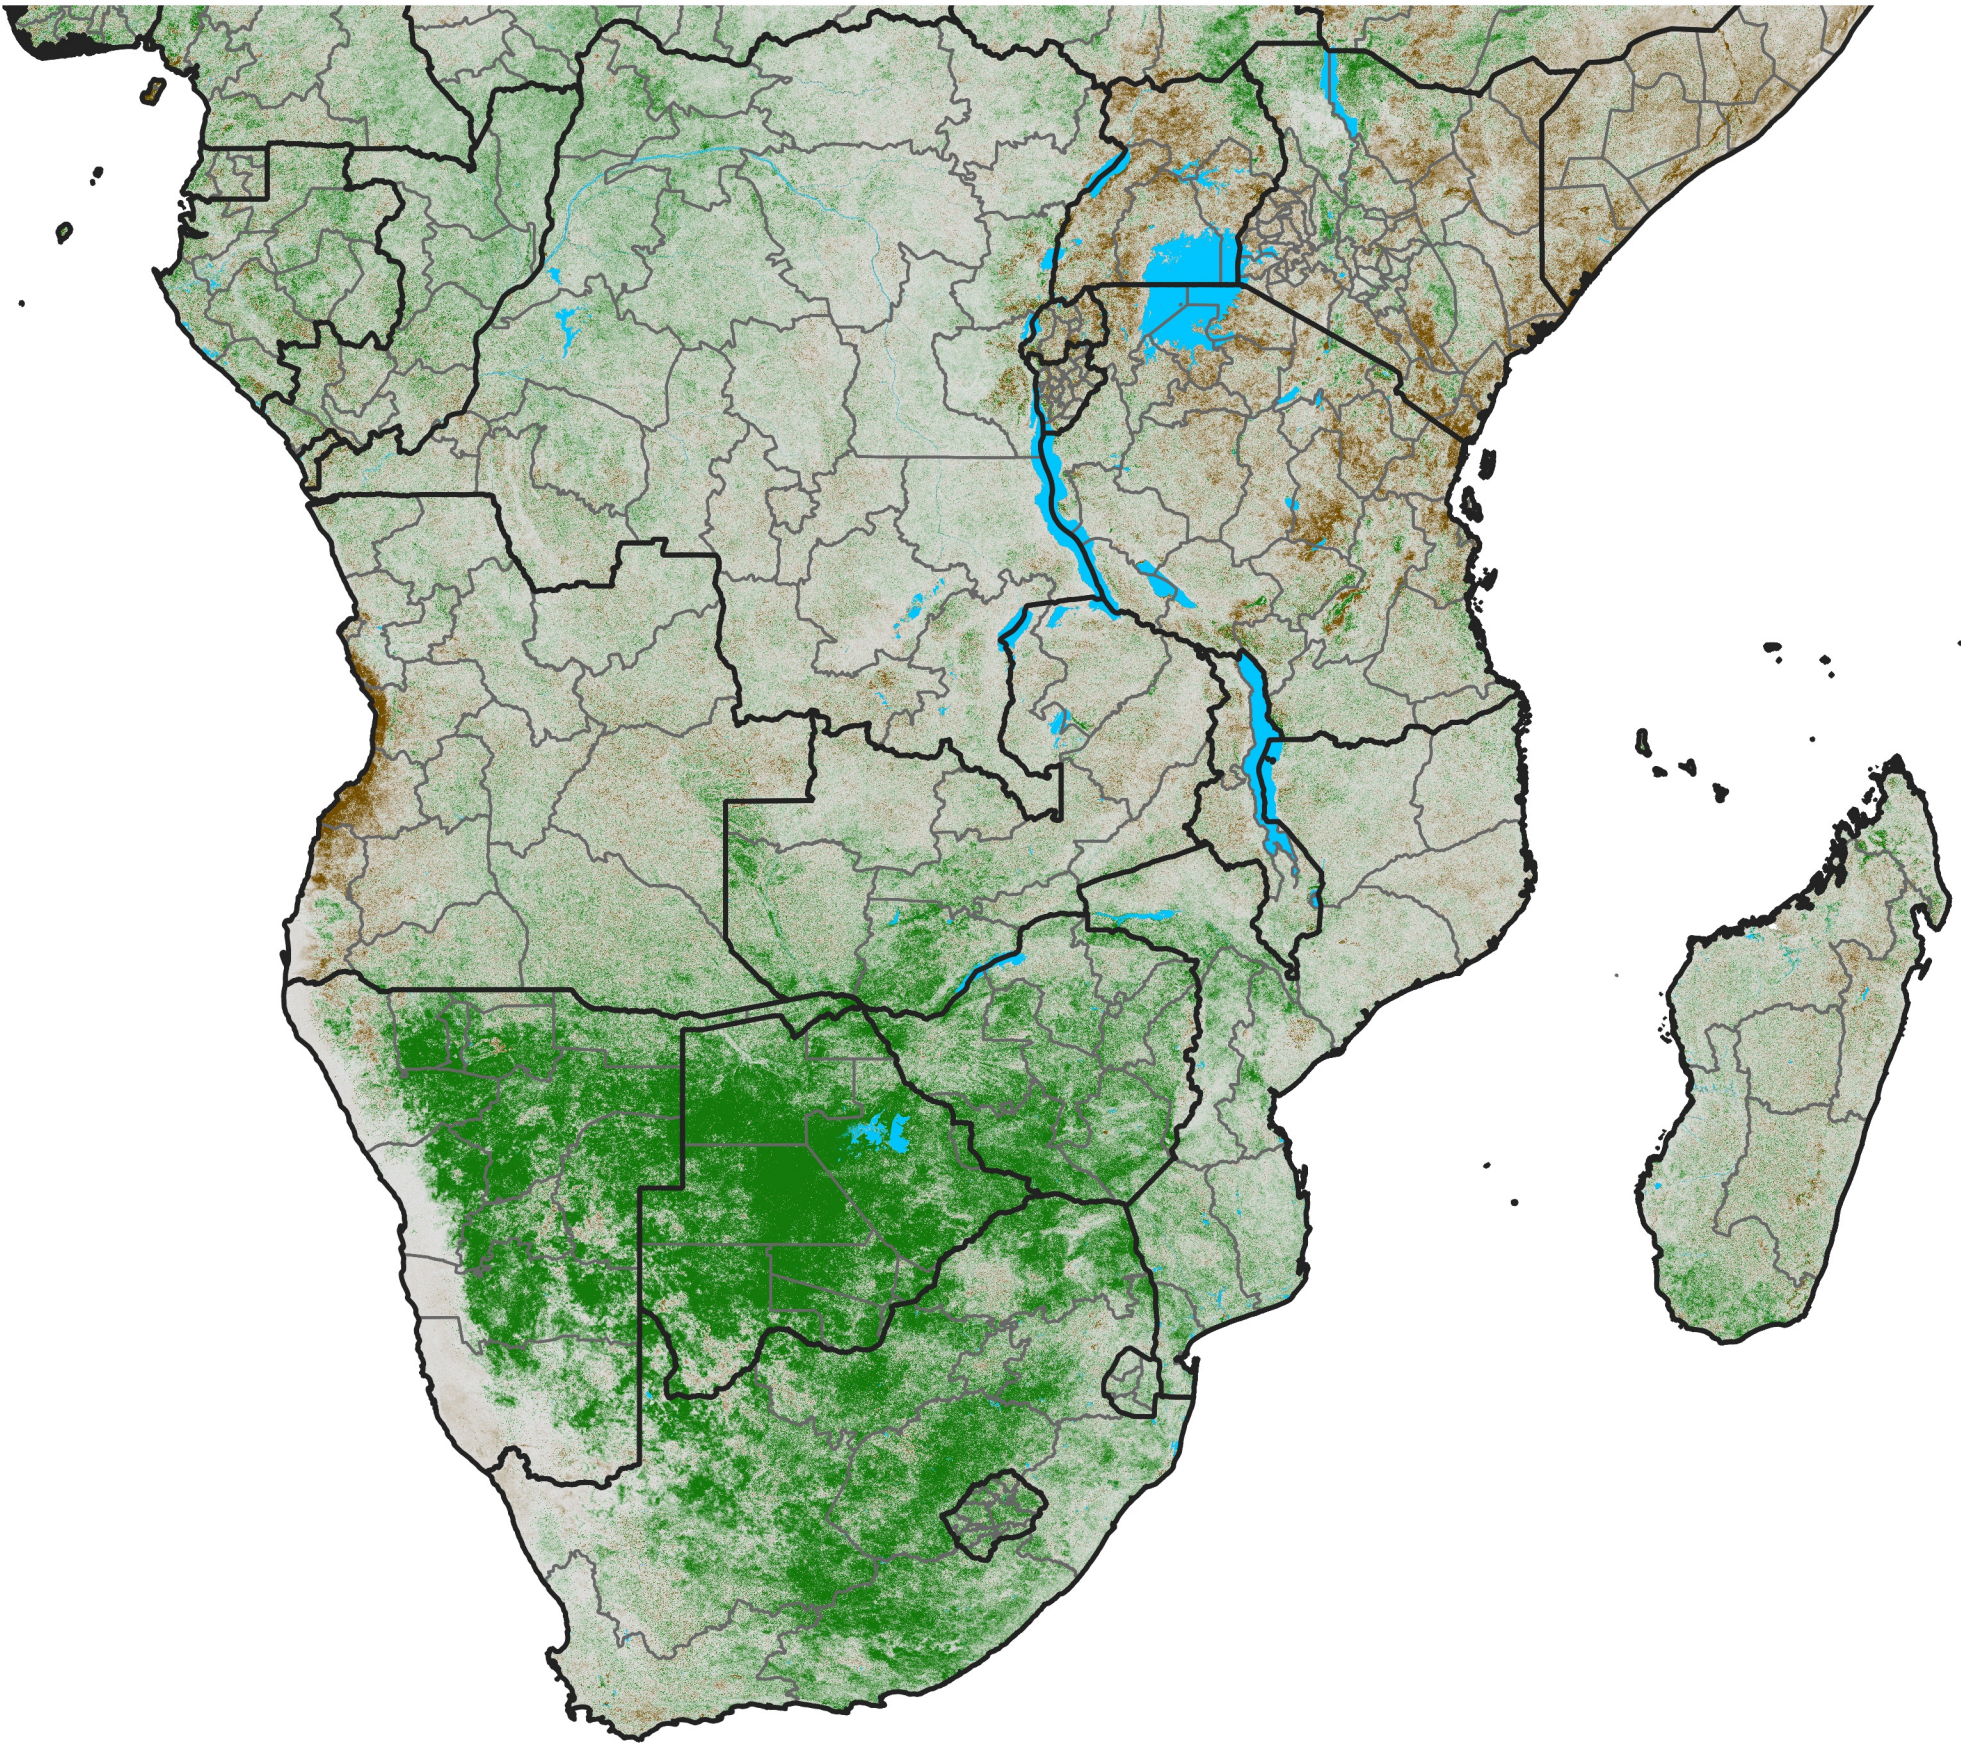

Southern Africa

NDVI Difference

2025 minus 2024

Period 16 / Mar 11 - 20, 2025

NDVI Difference

< -0.3 -0.2 -0.1 -0.05 0.05 0.1 0.2 >0.3

Negative

No Difference