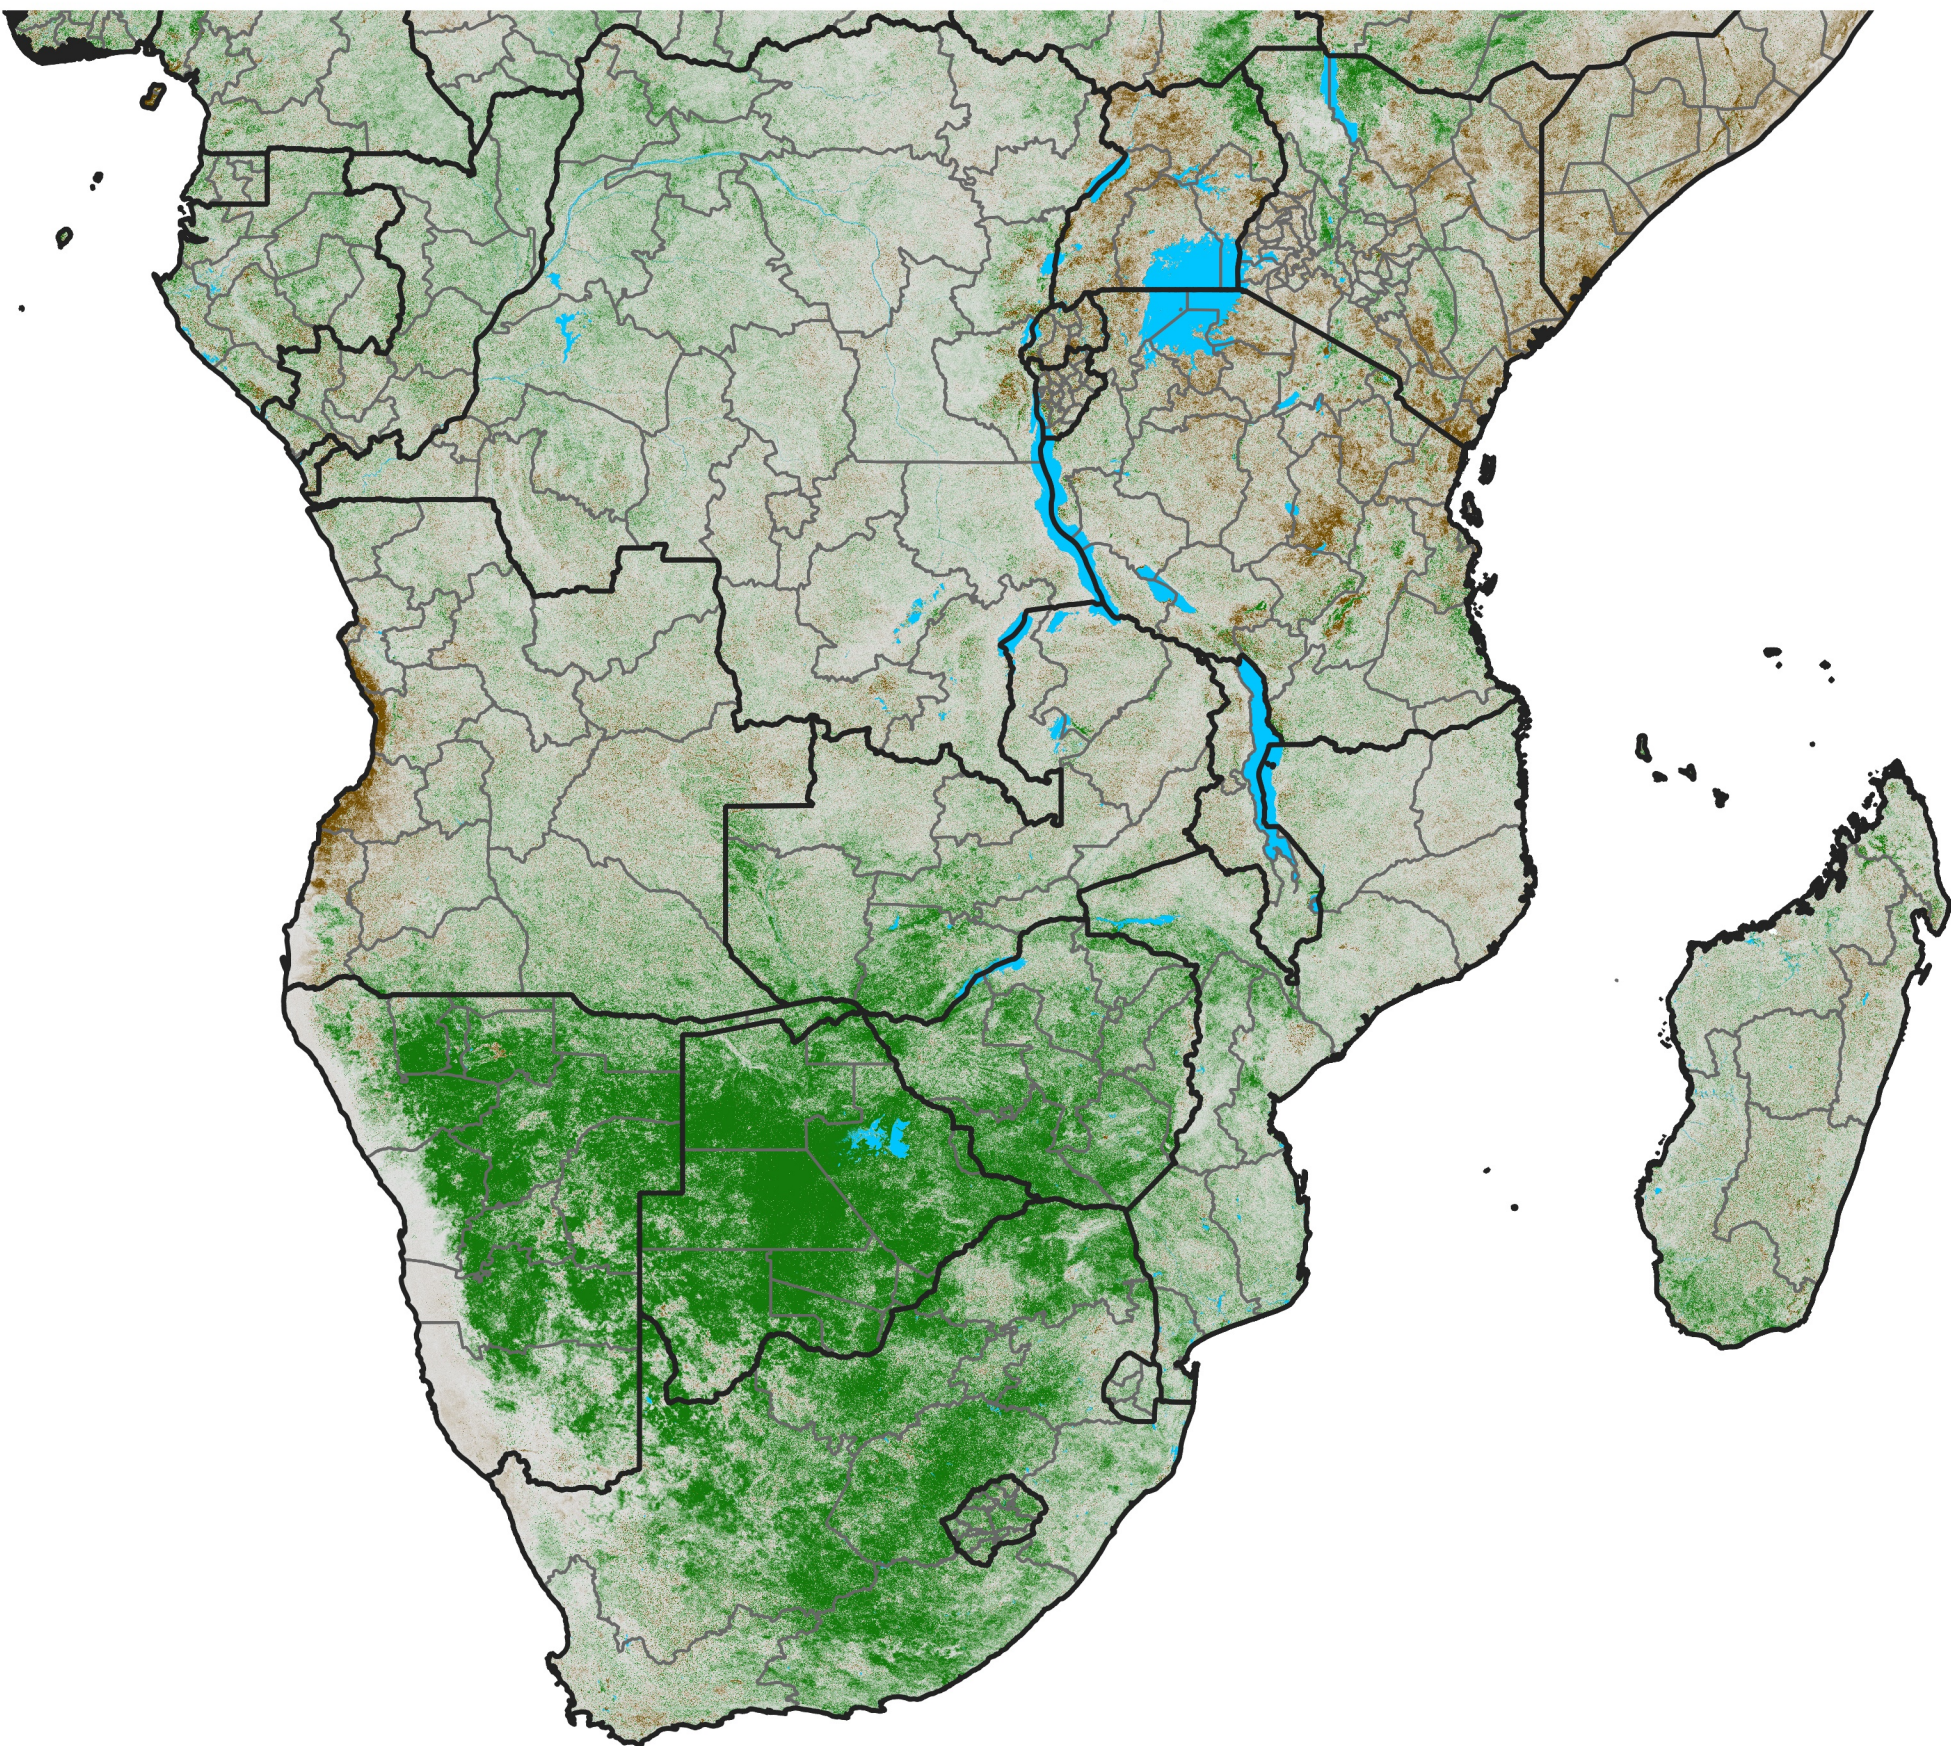

# Southern Africa

## NDVI Difference

2025 minus 2024

Period 17 / Mar 16 - 25, 2025

### NDVI Difference

< -0.3   -0.2   -0.1   -0.05   0.05   0.1   0.2   >0.3

Negative

No Difference

Positive