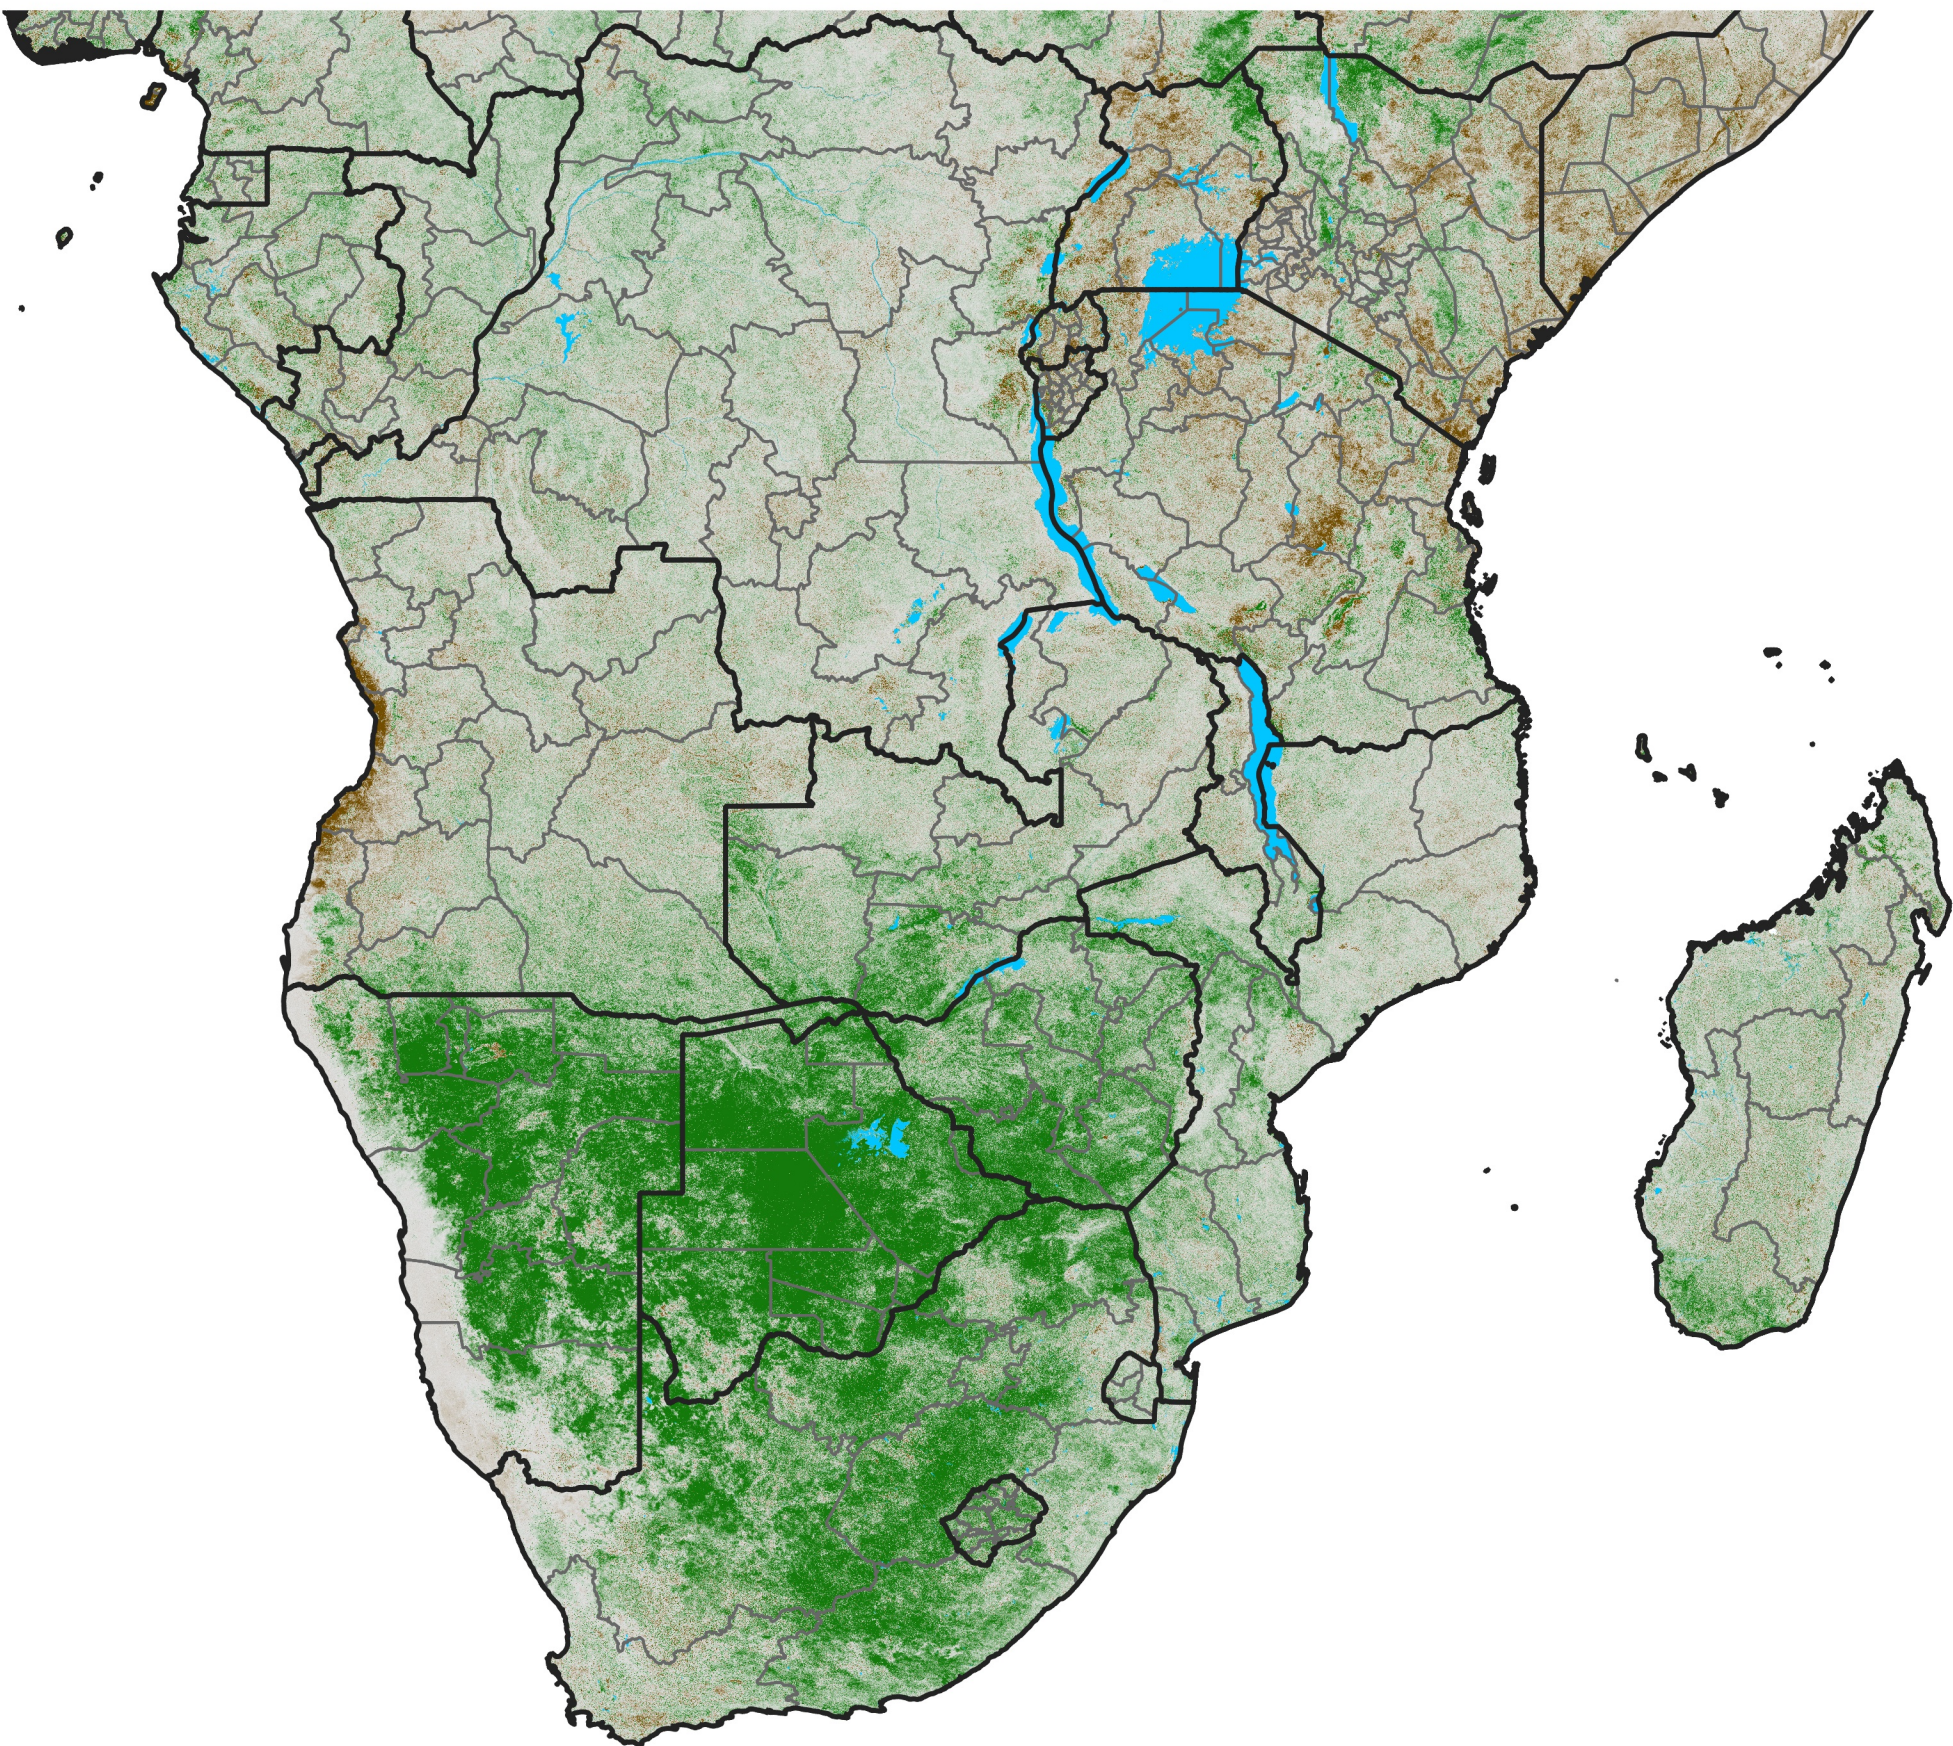

Southern Africa

NDVI Difference

2025 minus 2024

Period 18 / Mar 21 - 31, 2025

NDVI Difference

< -0.3 -0.2 -0.1 -0.05 0.05 0.1 0.2 >0.3

Negative

No Difference