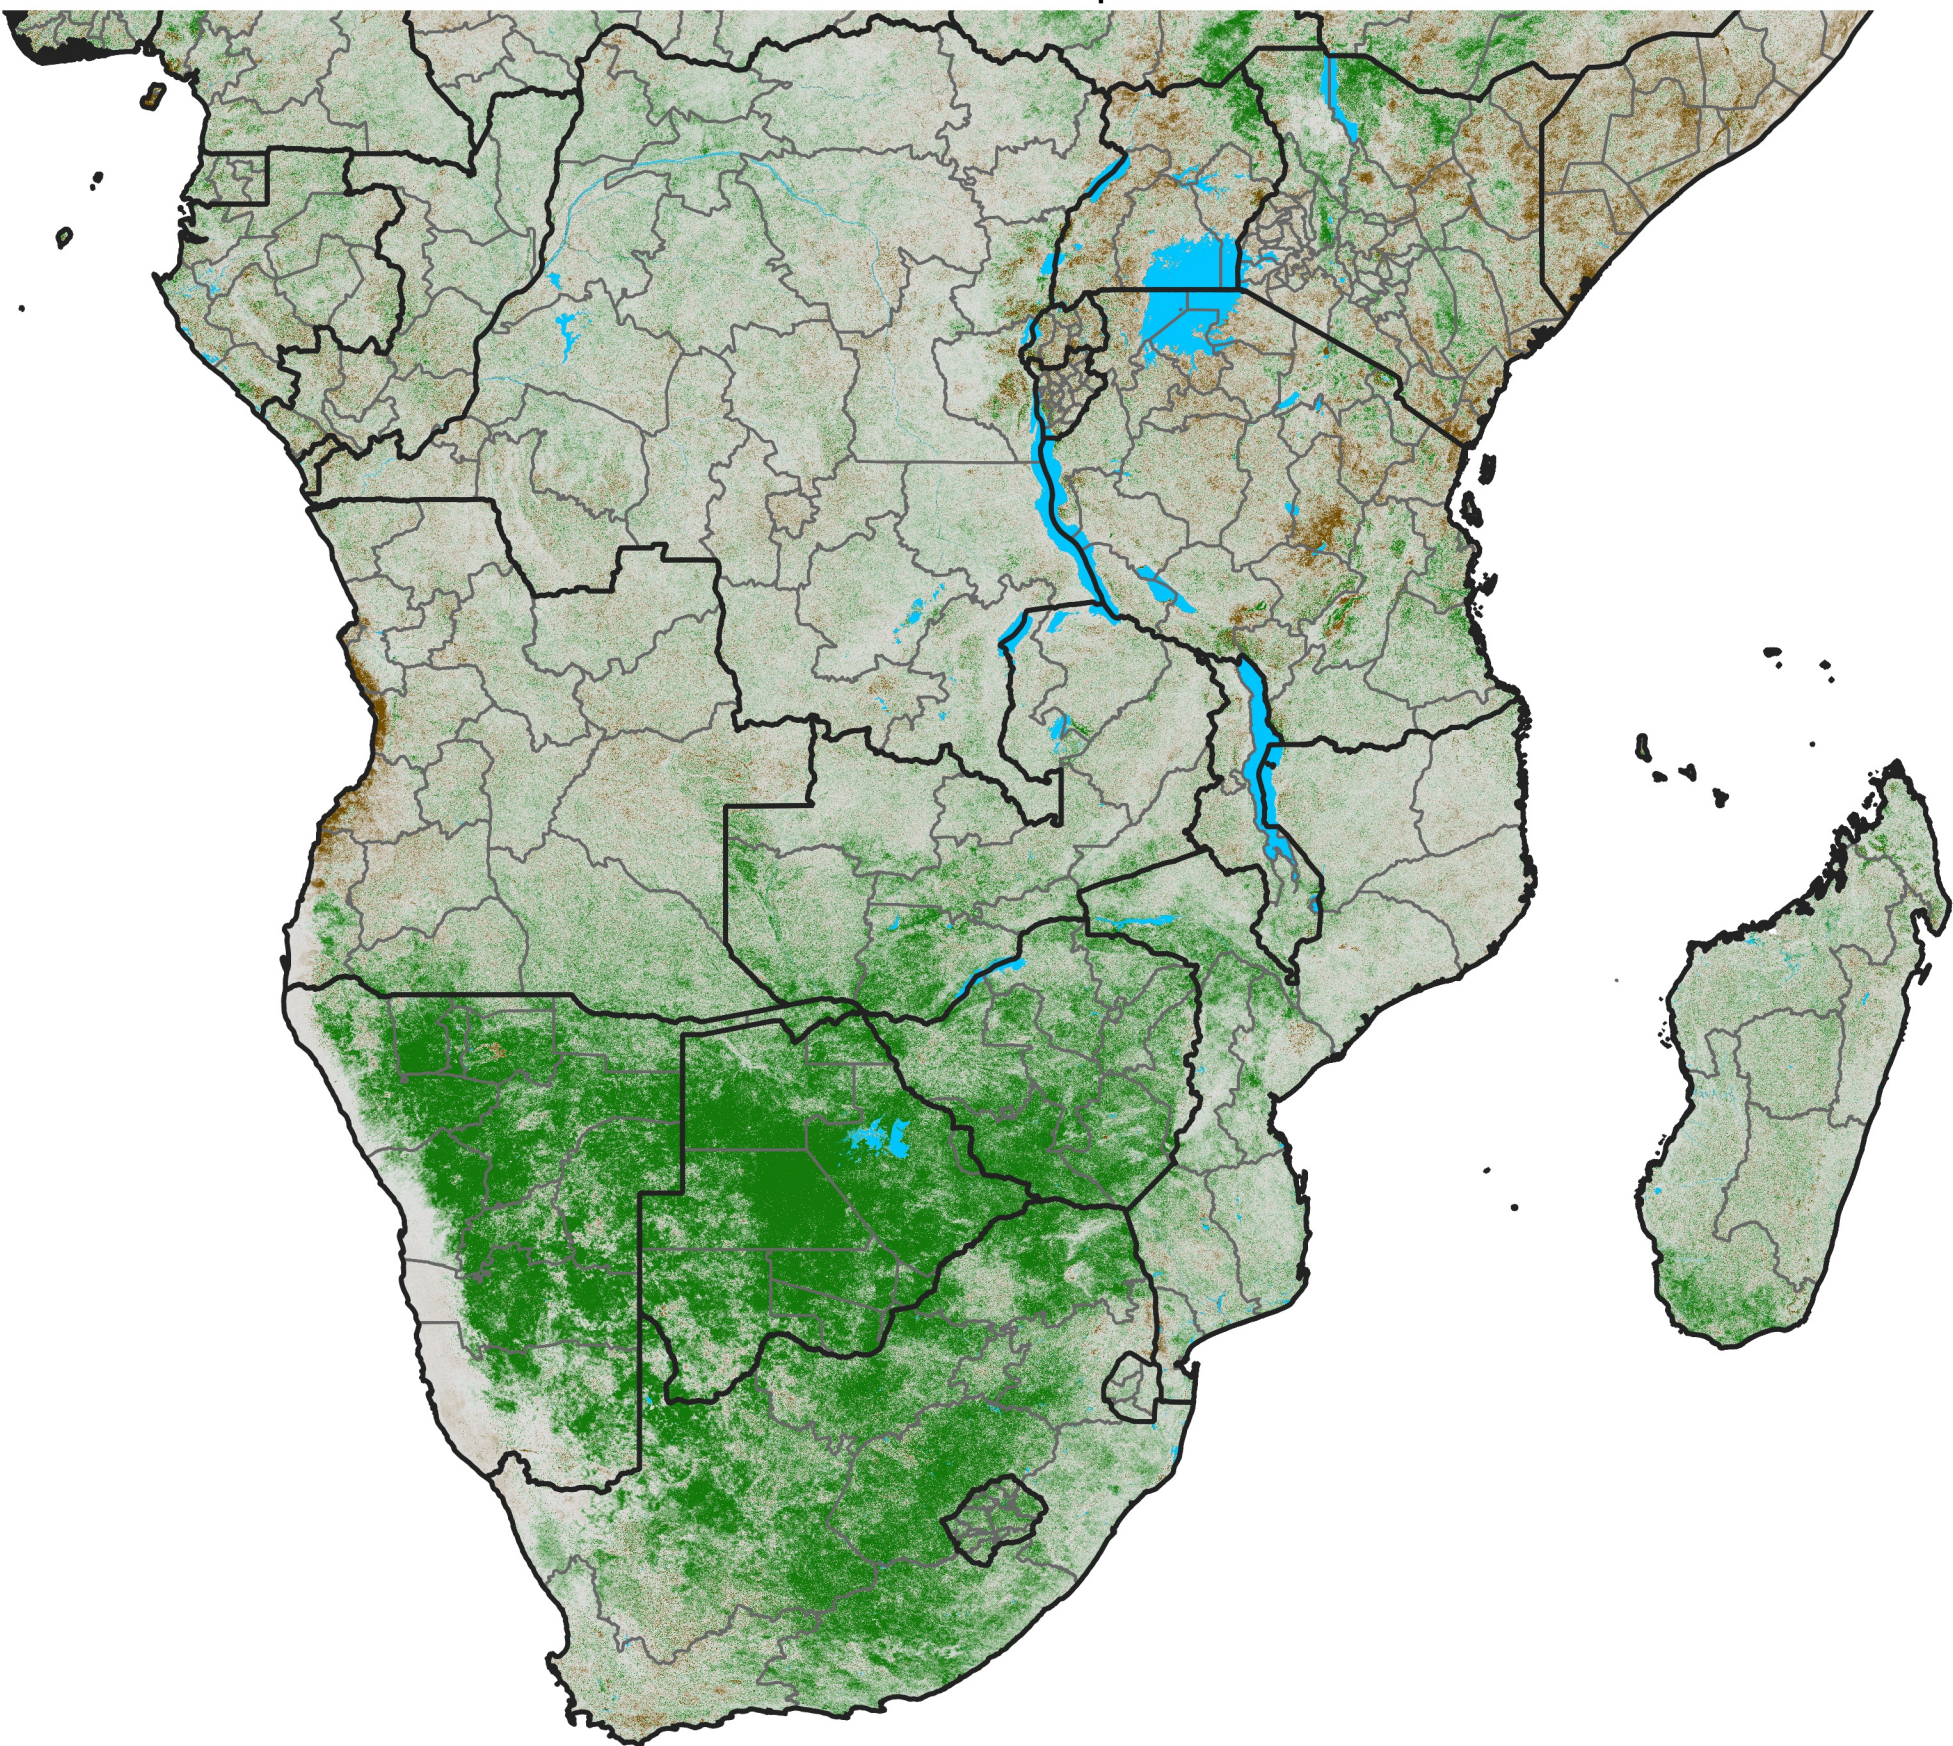

# Southern Africa

## NDVI Difference

2025 minus 2024

Period 19 / Mar 26 - Apr 05, 2025

### NDVI Difference

< -0.3   -0.2   -0.1   -0.05   0.05   0.1   0.2   > 0.3

Negative

No Difference

Positive