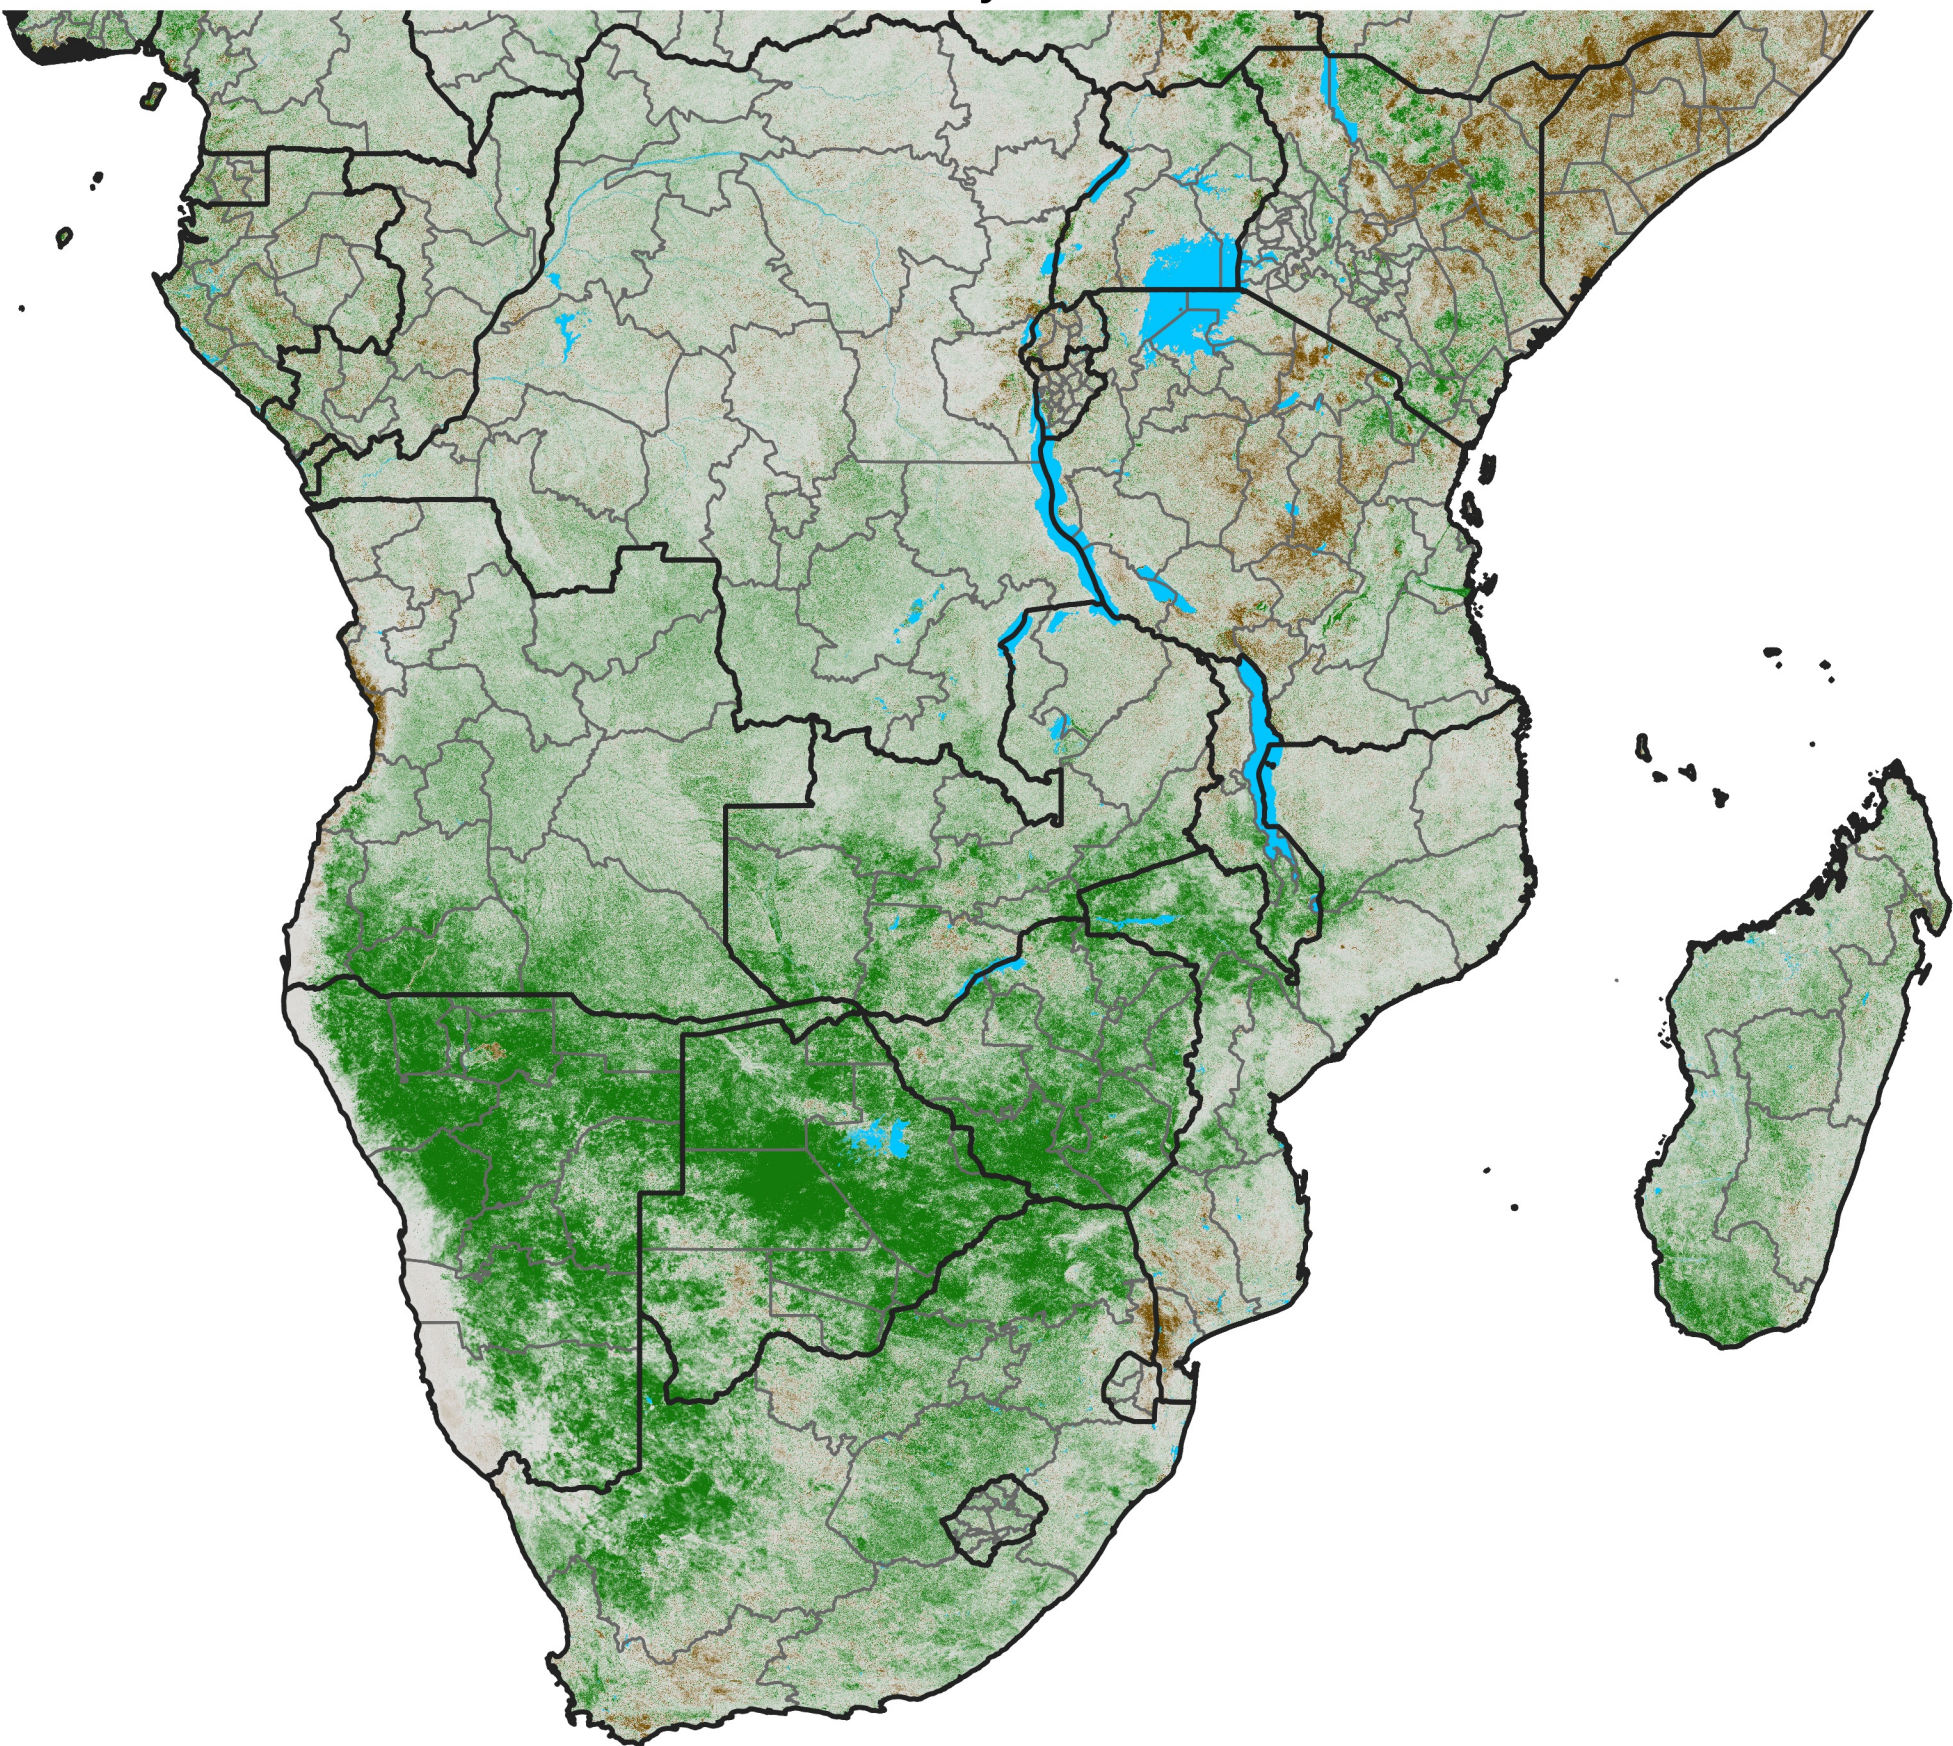

Southern Africa

NDVI Difference

2025 minus 2024

Period 26 / May 01 - 10, 2025

NDVI Difference

< -0.3 -0.2 -0.1 -0.05 0.05 0.1 0.2 >0.3

Negative

No Difference