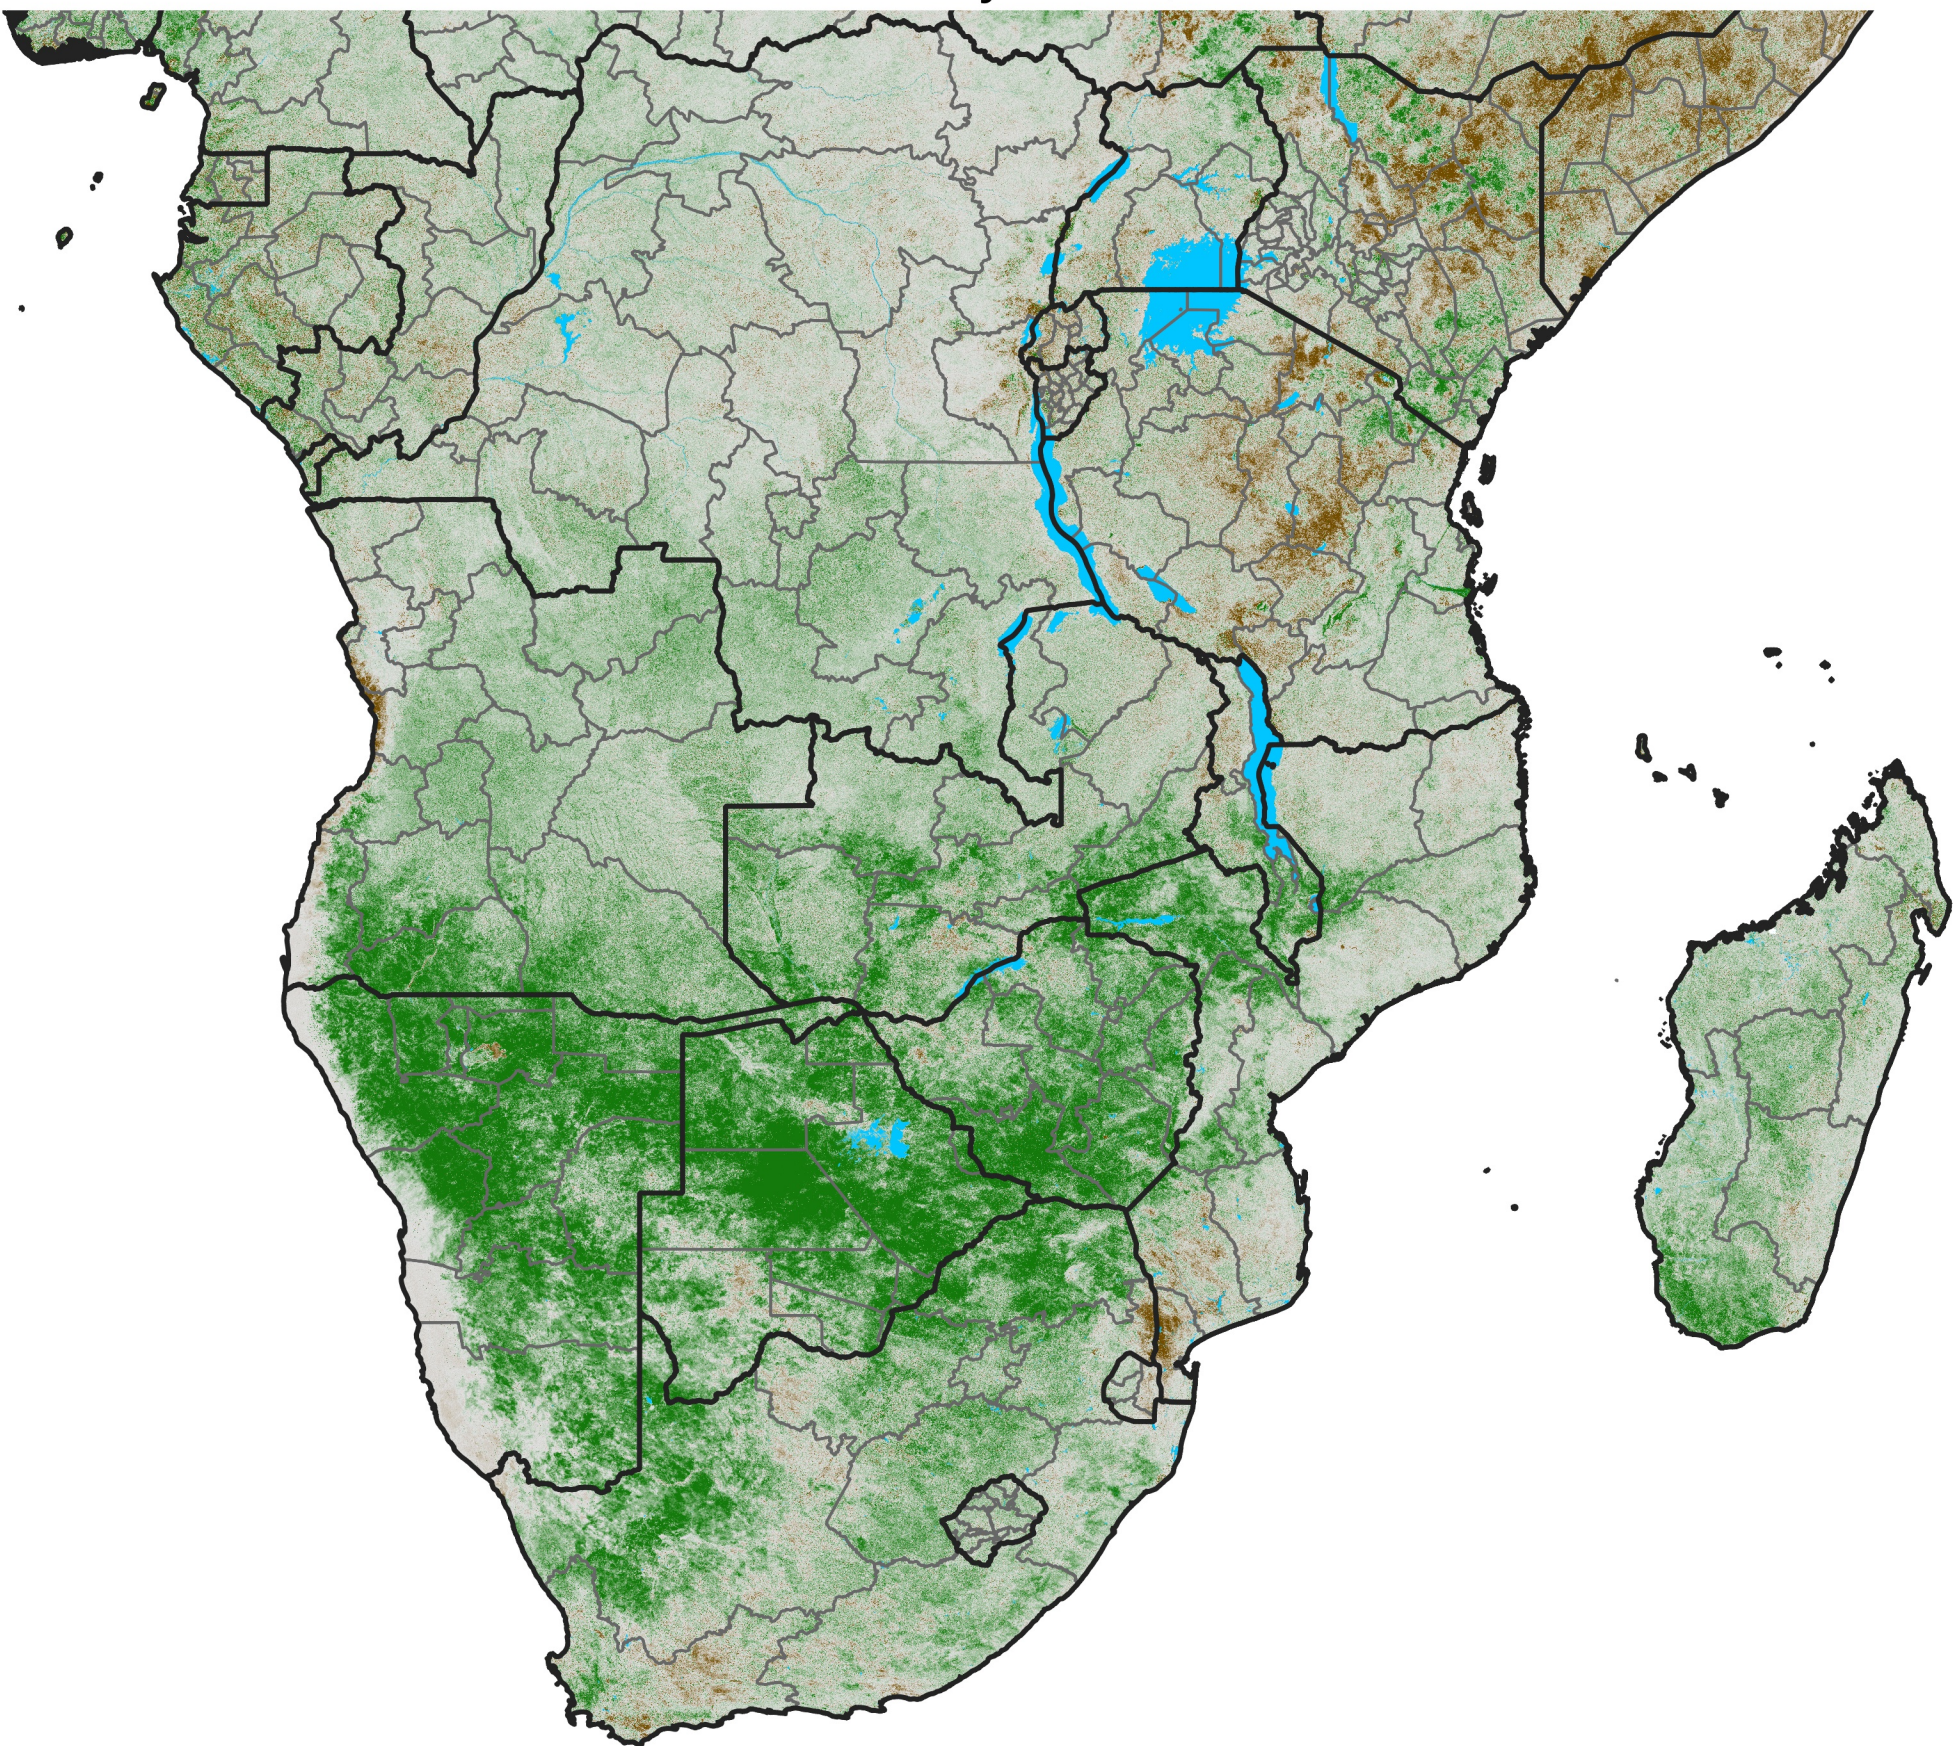

Southern Africa

NDVI Difference

2025 minus 2024

Period 27 / May 06 - 15, 2025

NDVI Difference

< -0.3 -0.2 -0.1 -0.05 0.05 0.1 0.2 >0.3

Negative

No Difference