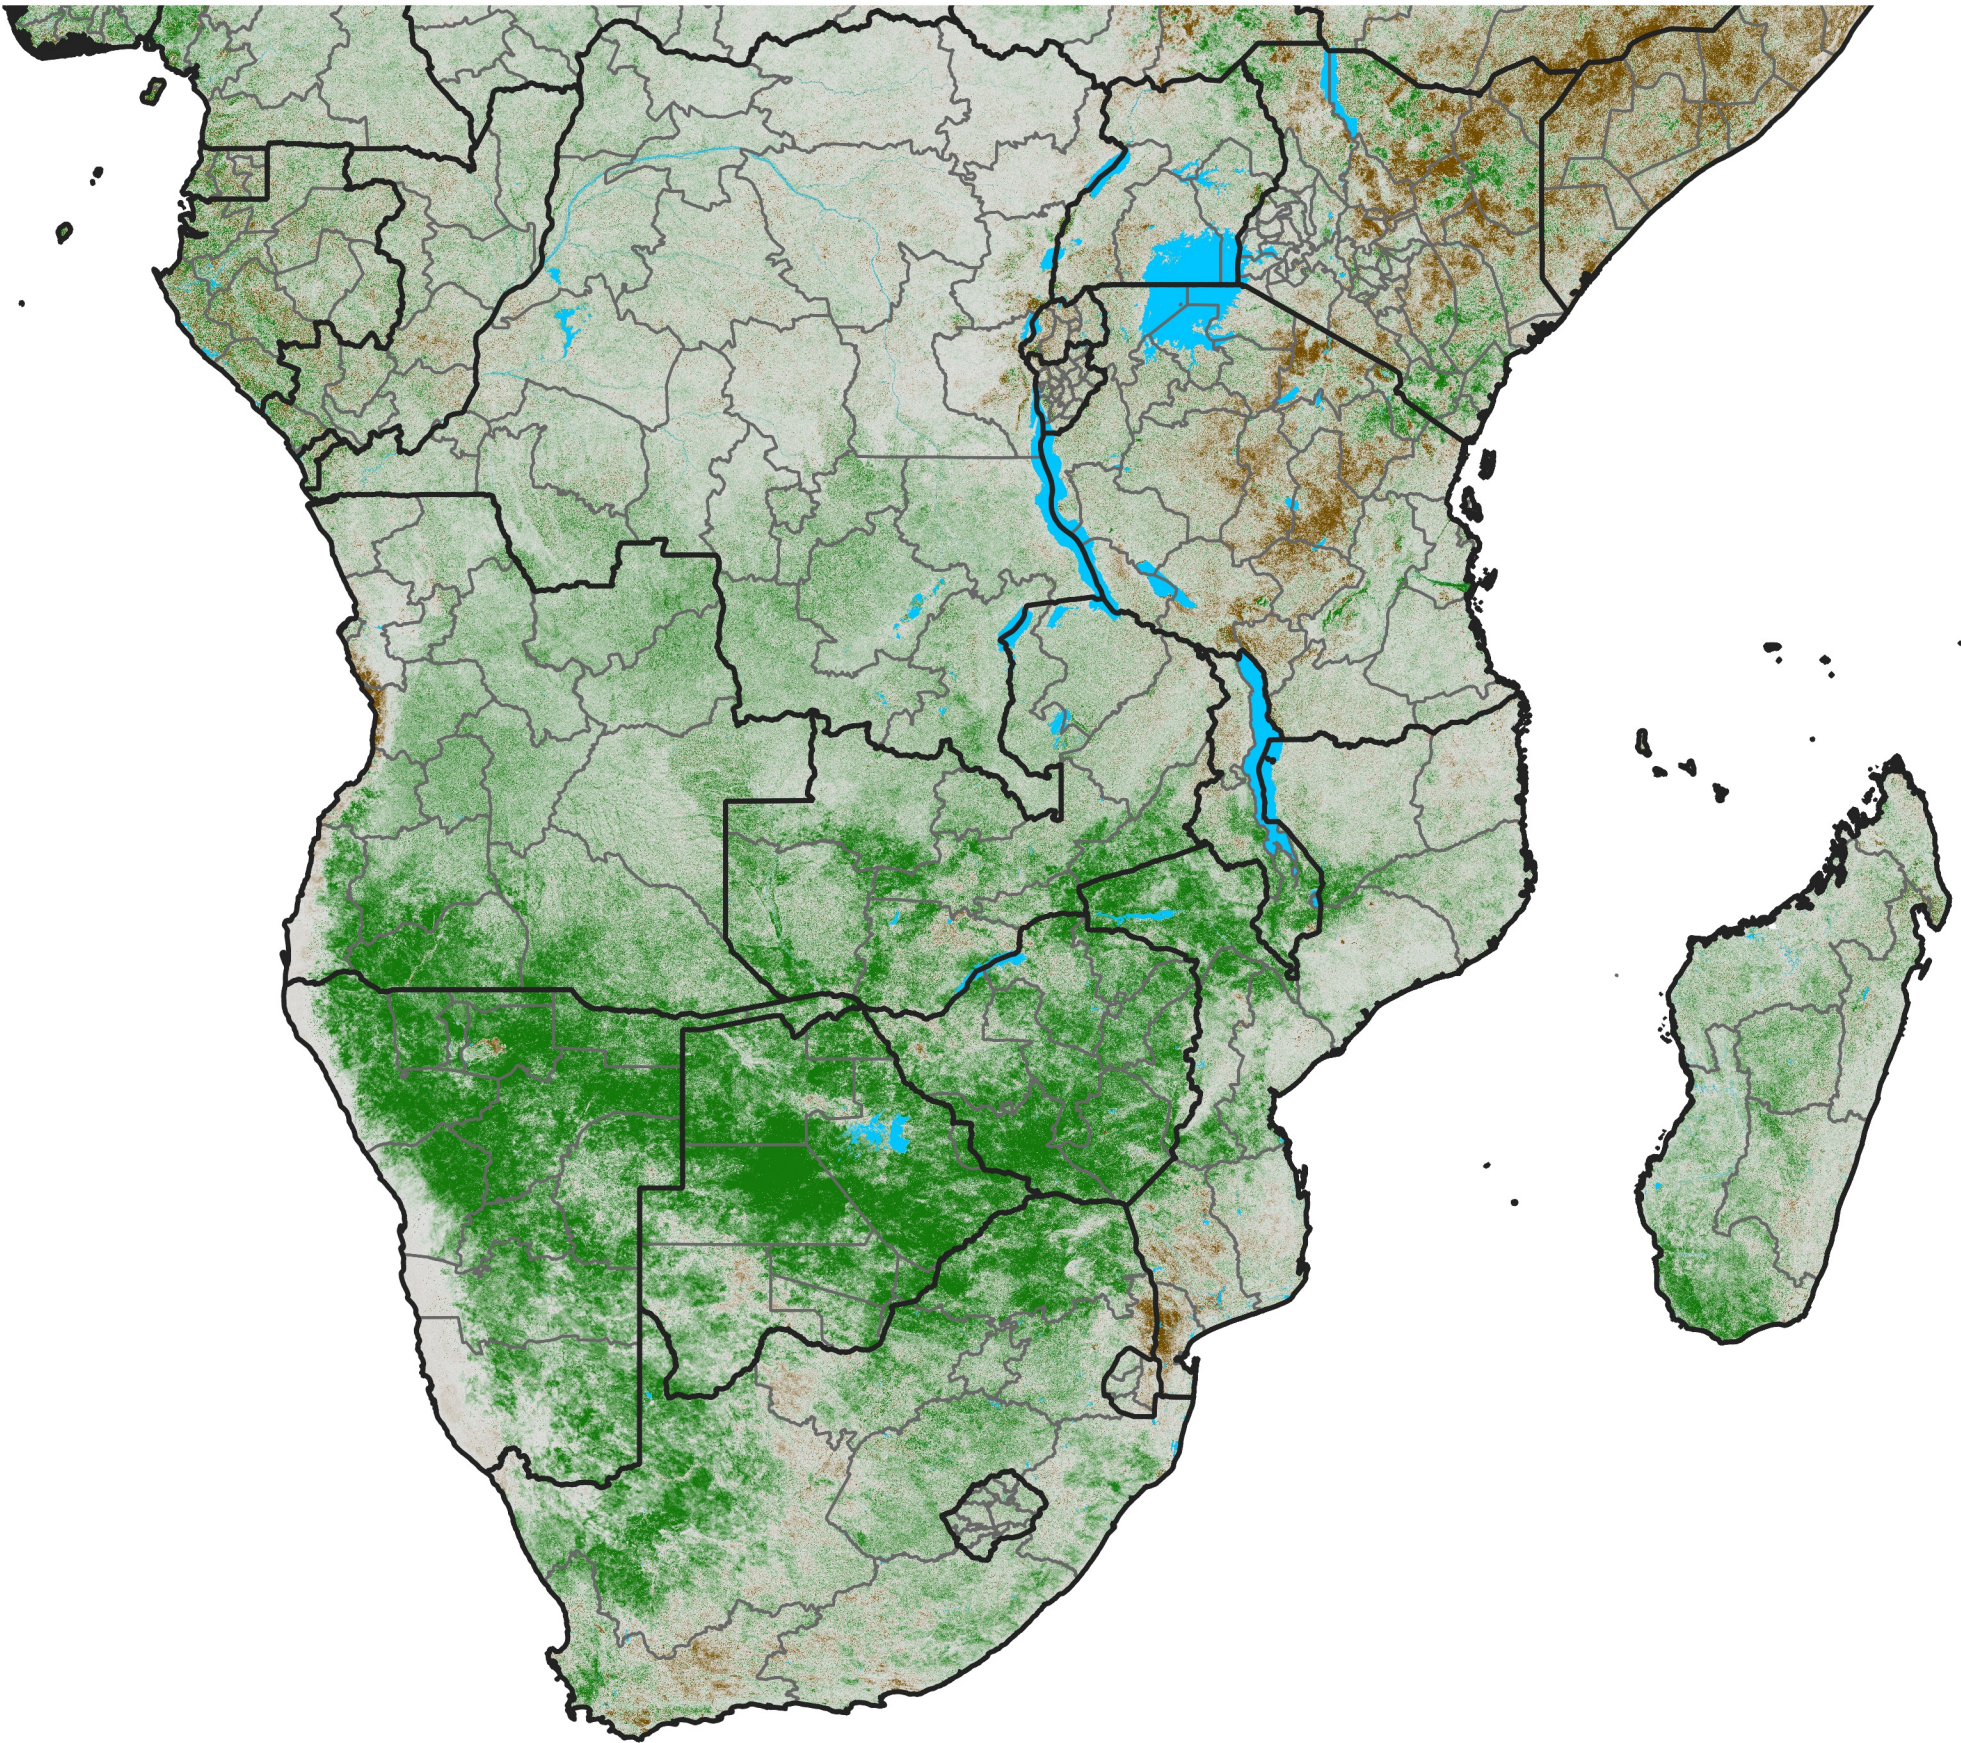

# Southern Africa

## NDVI Difference

2025 minus 2024

Period 28 / May 11 - 20, 2025

### NDVI Difference

< -0.3   -0.2   -0.1   -0.05   0.05   0.1   0.2   >0.3

Negative

No Difference

Positive