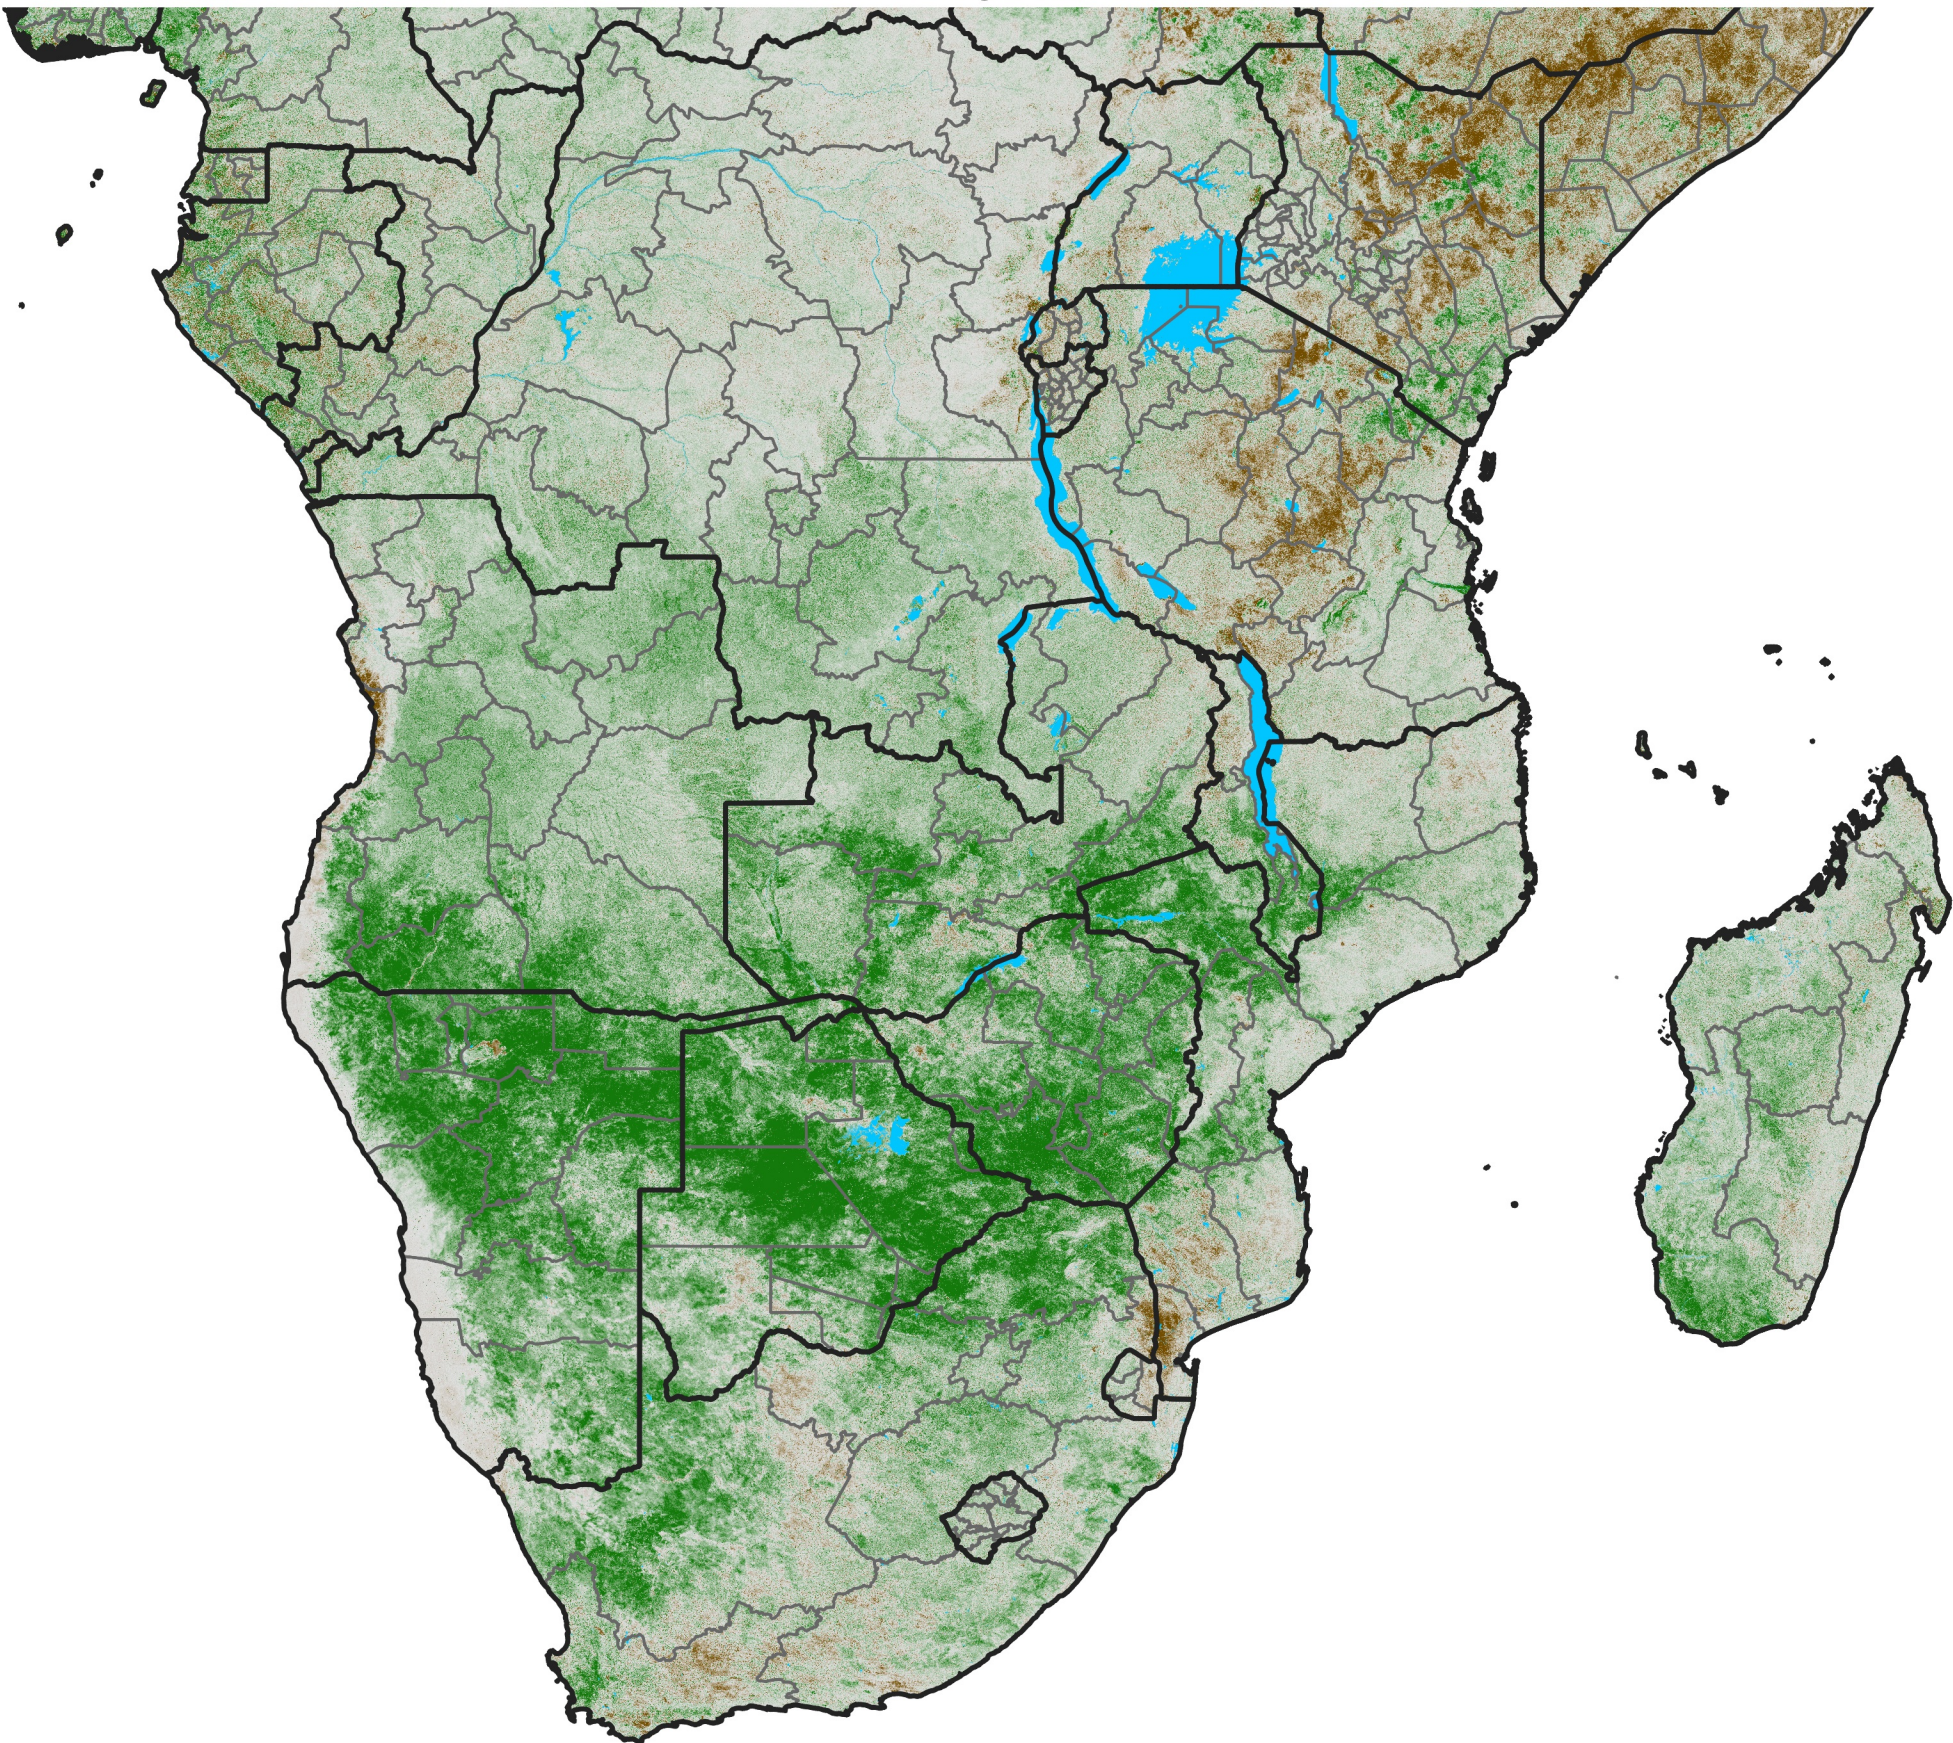

Southern Africa

NDVI Difference

2025 minus 2024

Period 29 / May 16 - 25, 2025

NDVI Difference

< -0.3 -0.2 -0.1 -0.05 0.05 0.1 0.2 >0.3

Negative

No Difference