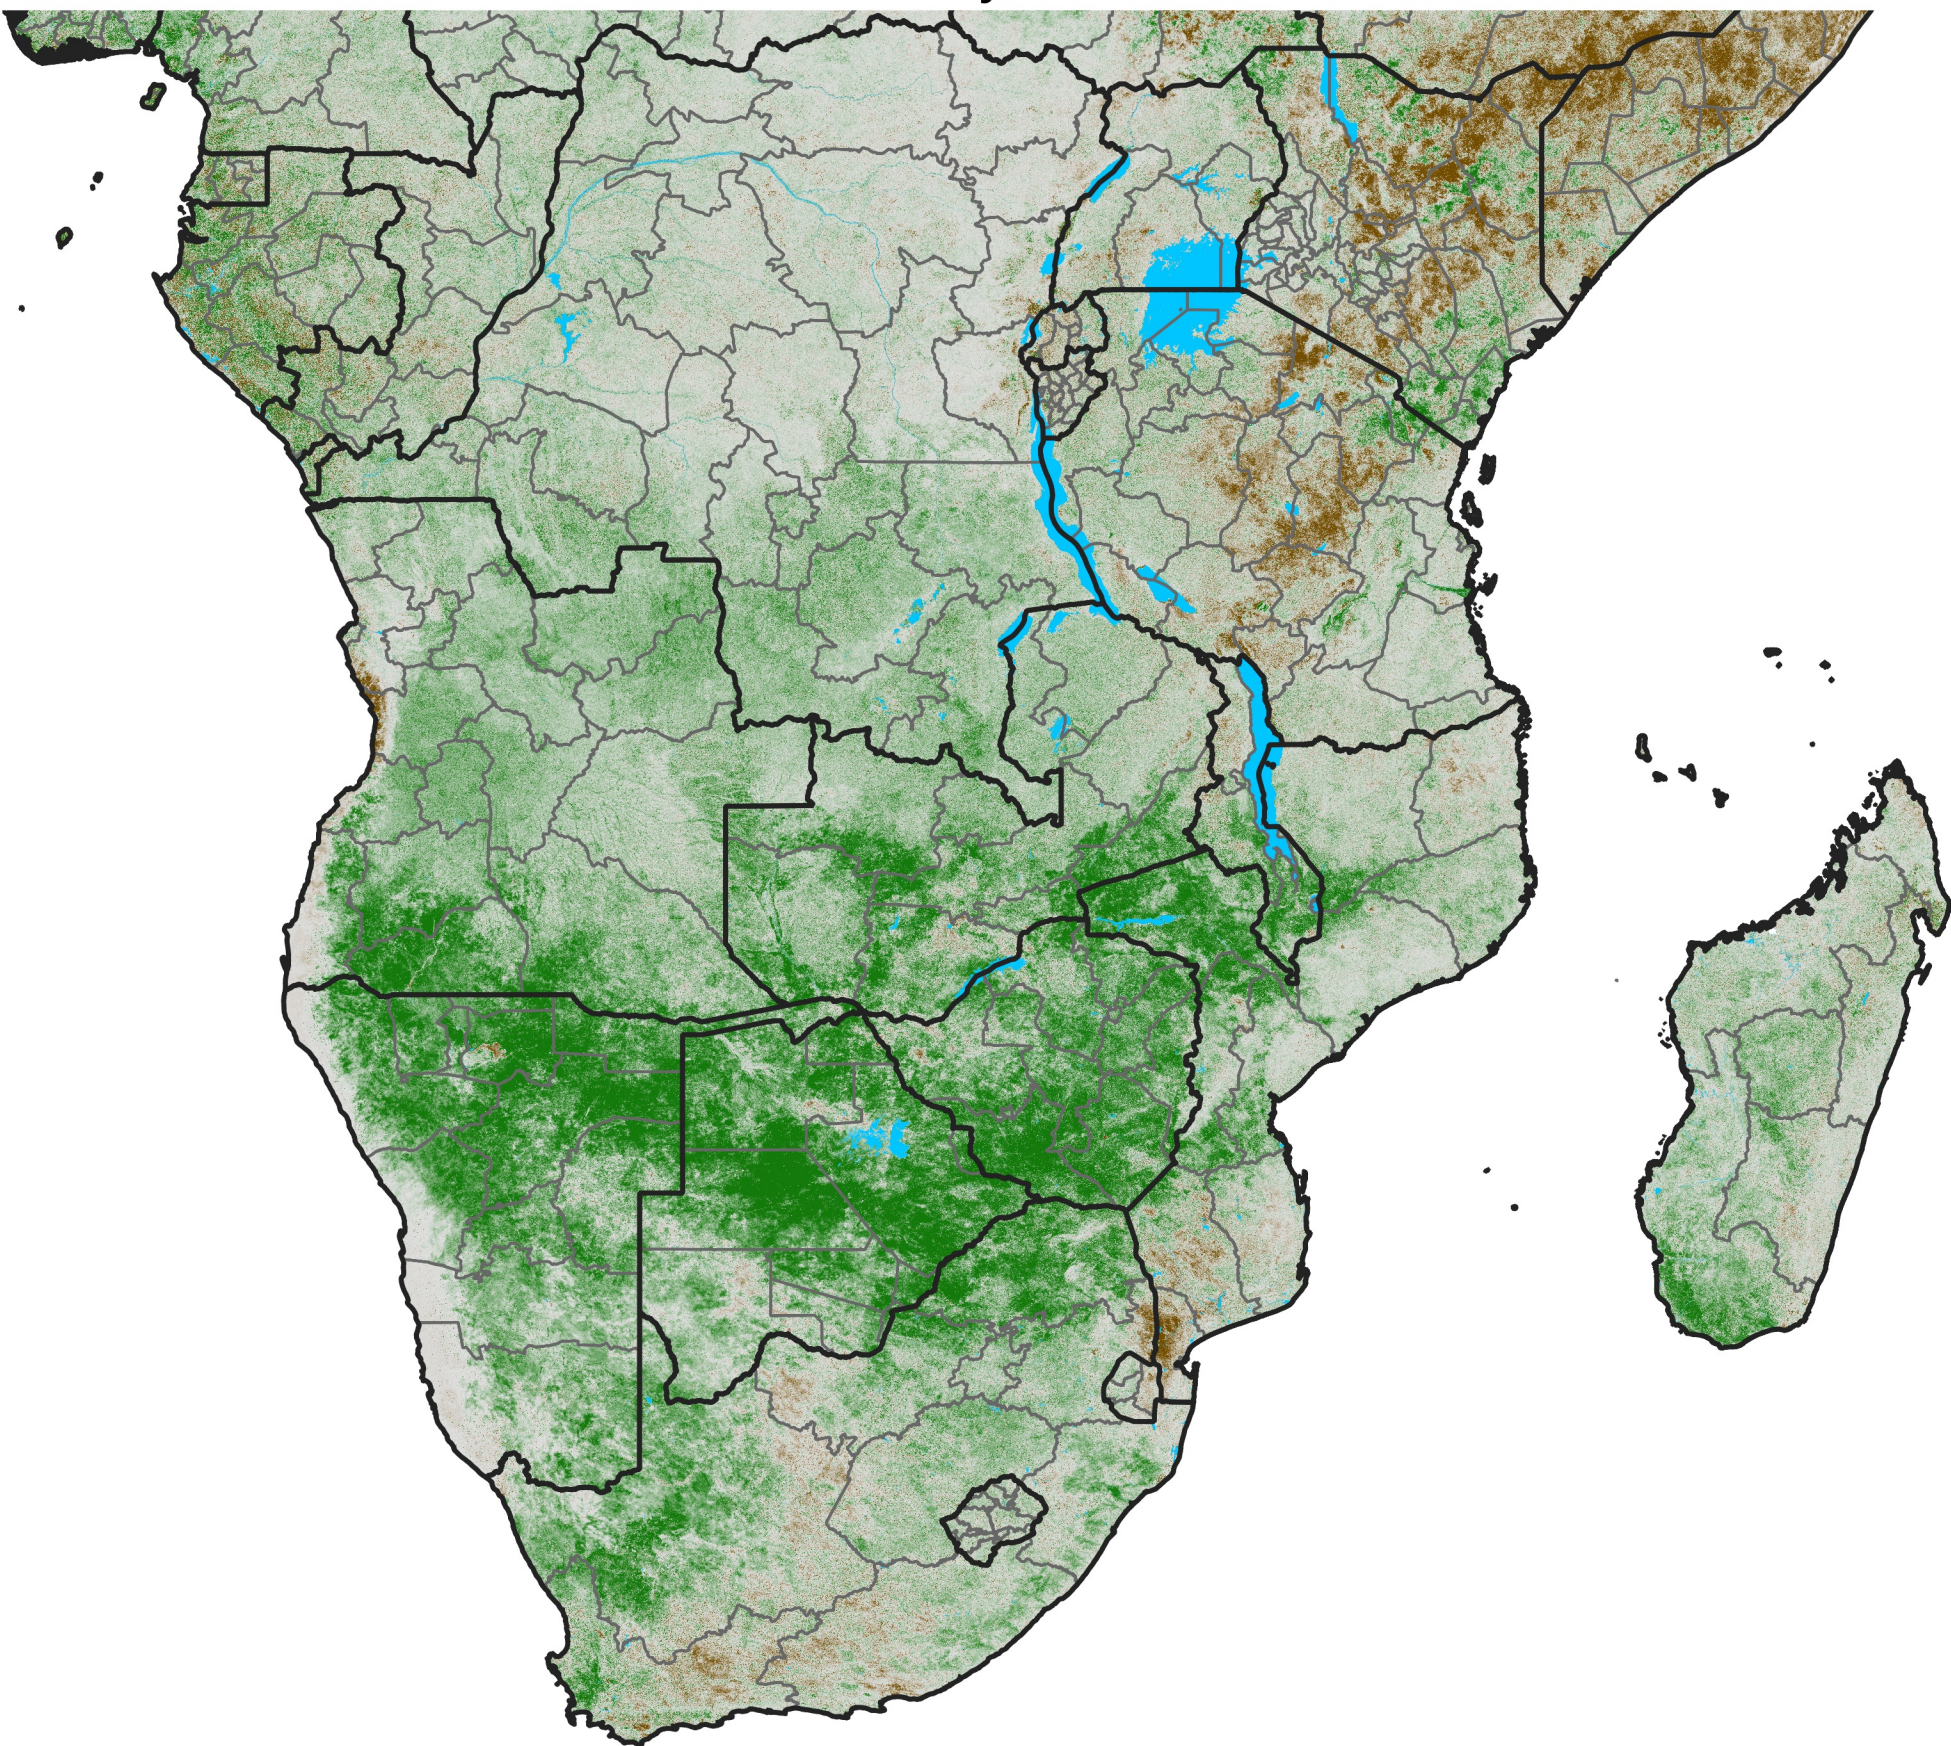

Southern Africa

NDVI Difference

2025 minus 2024

Period 30 / May 21 - 31, 2025

NDVI Difference

< -0.3 -0.2 -0.1 -0.05 0.05 0.1 0.2 >0.3

Negative

No Difference