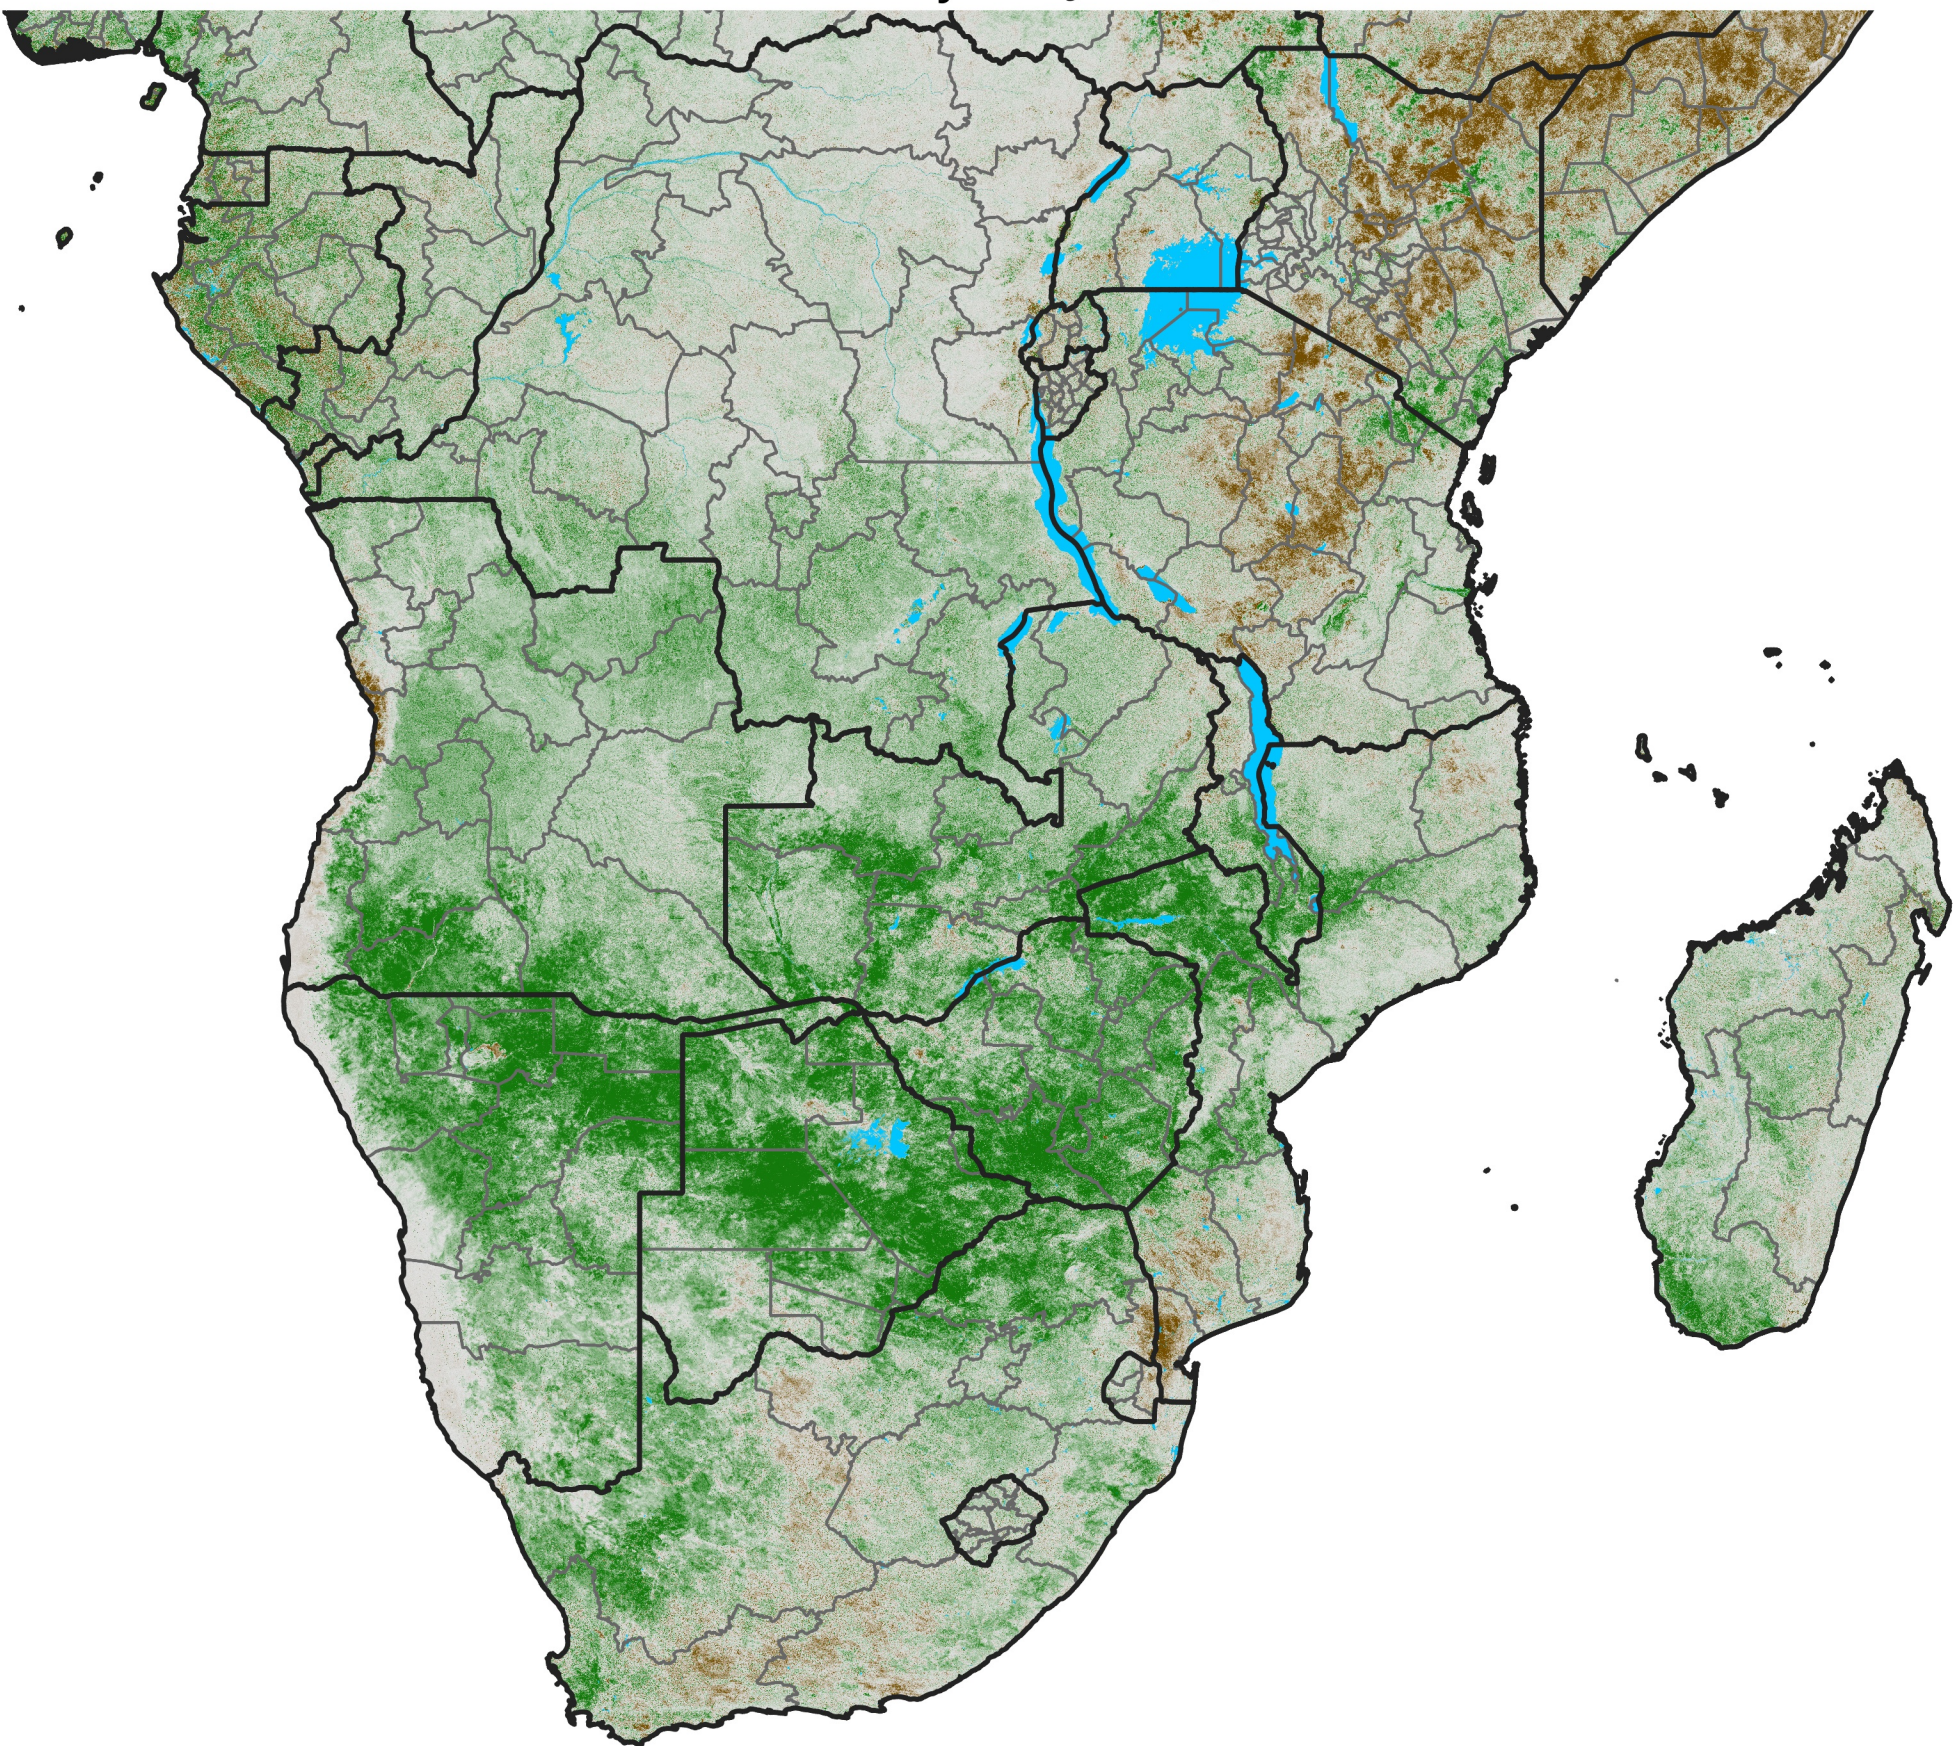

# Southern Africa

## NDVI Difference

2025 minus 2024

Period 31 / May 26 - Jun 05, 2025

### NDVI Difference

< -0.3   -0.2   -0.1   -0.05   0.05   0.1   0.2   >0.3

Negative

No Difference

Positive