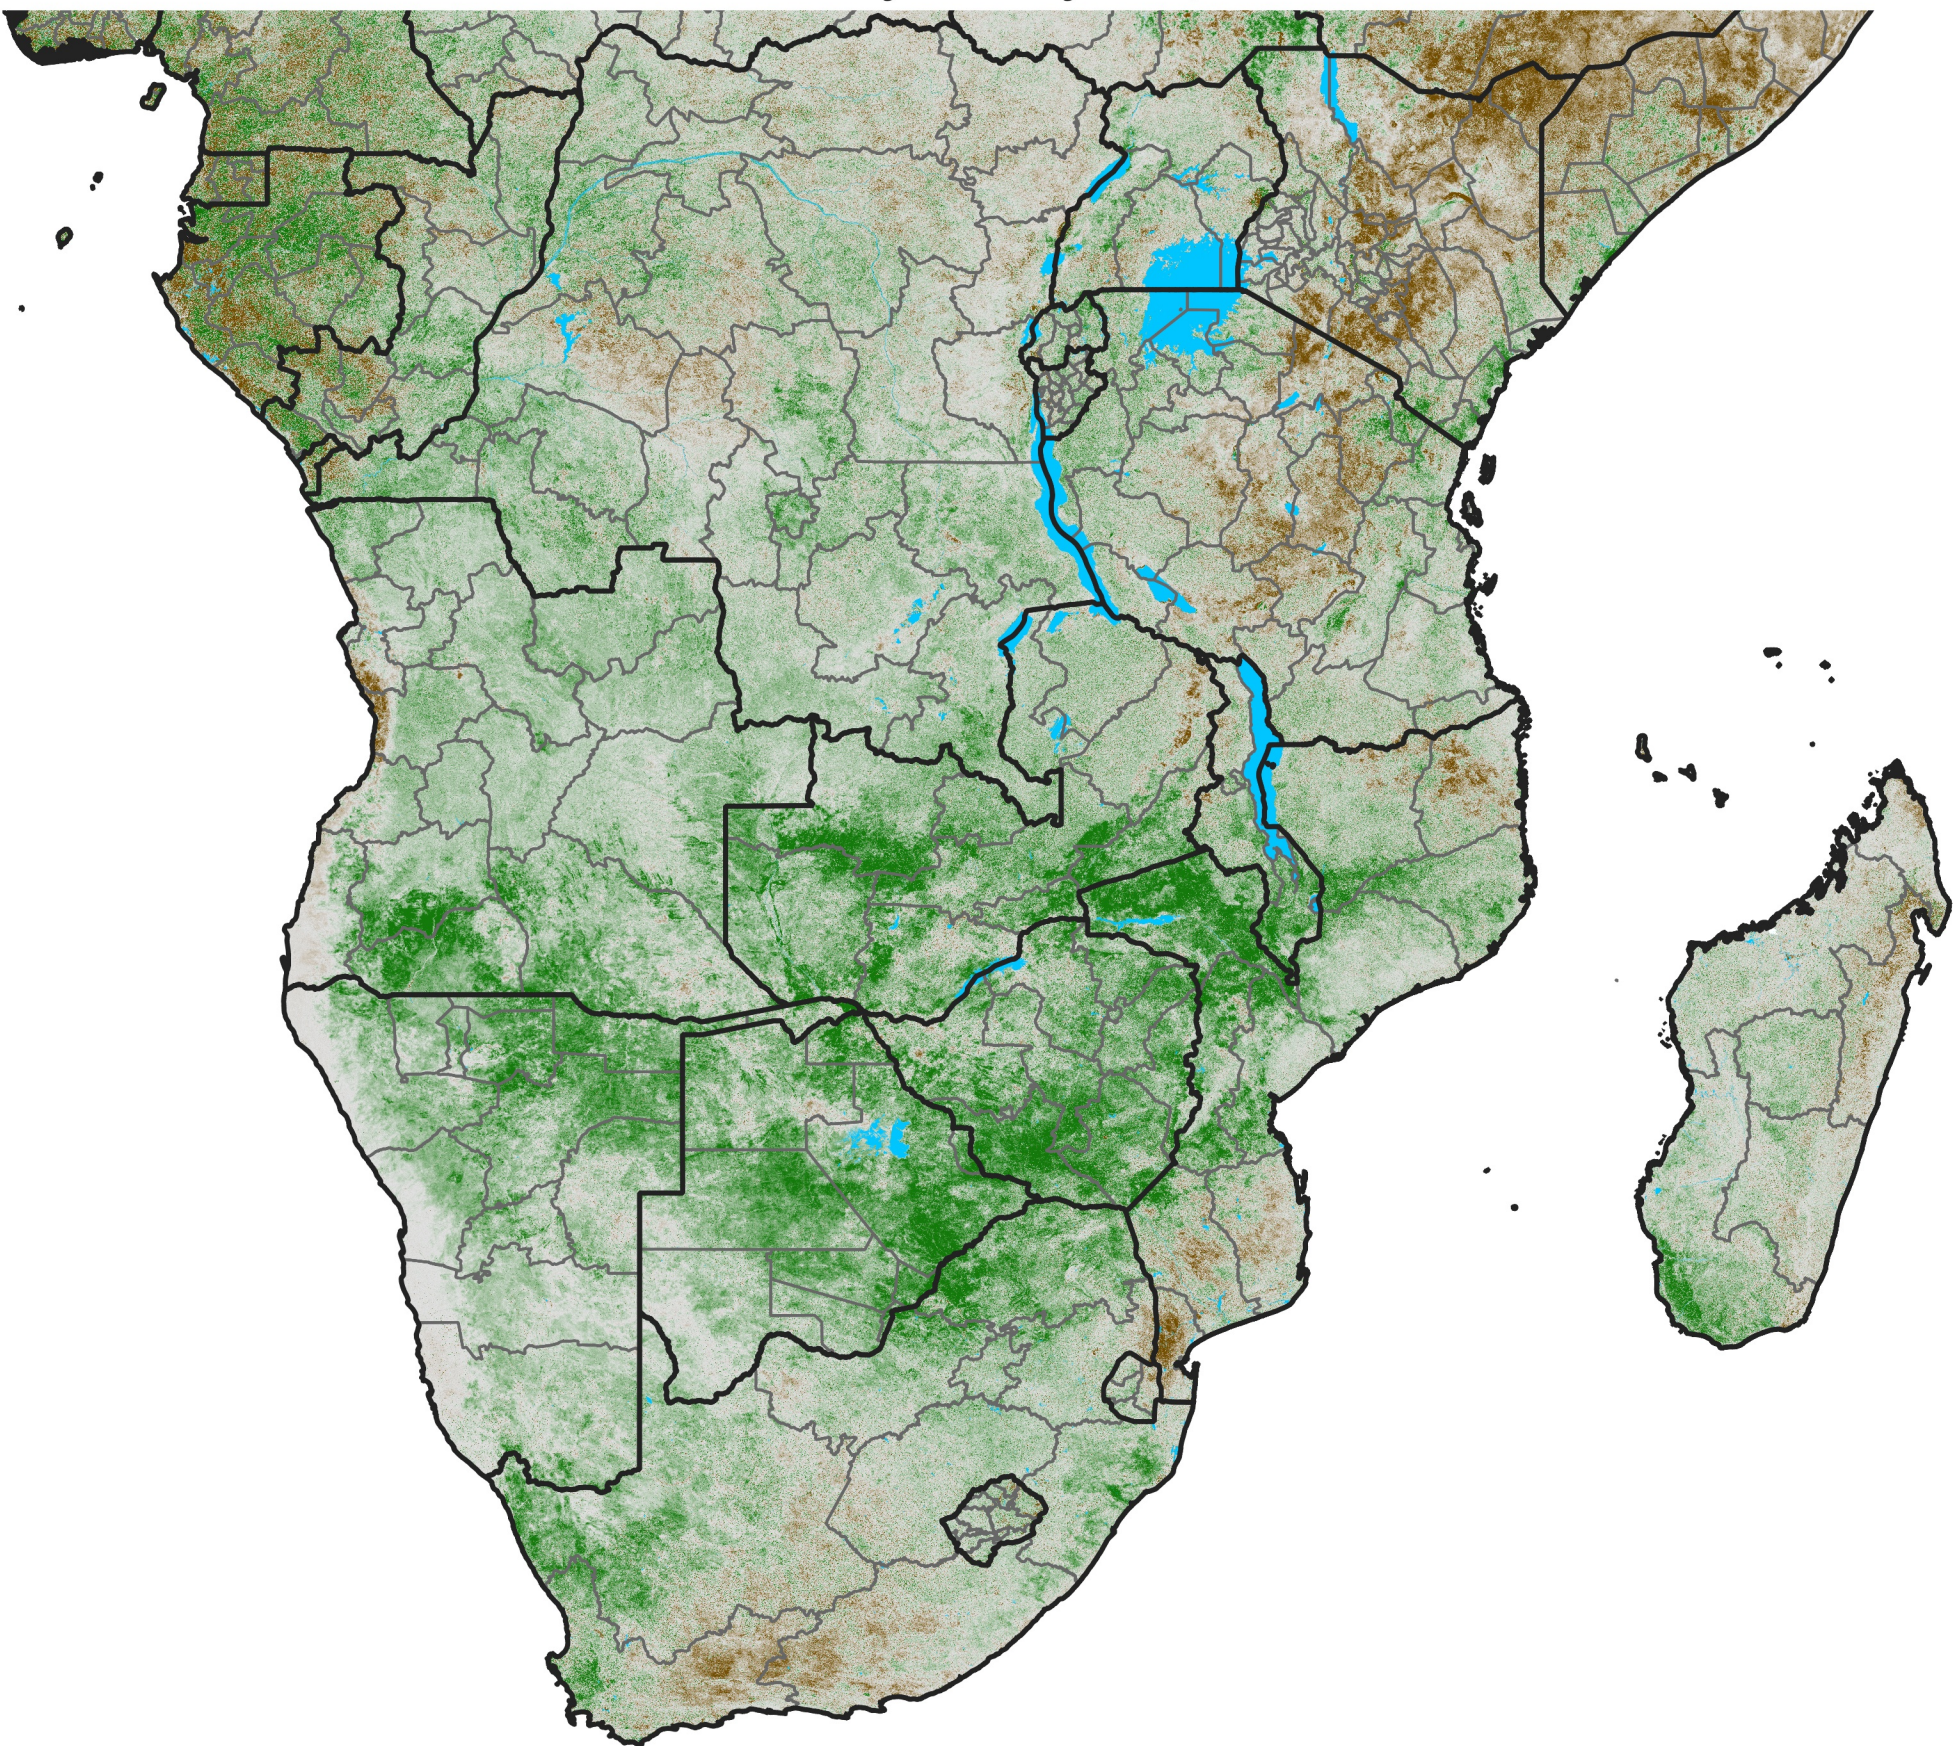

Southern Africa

NDVI Difference

2025 minus 2024

Period 37 / Jun 26 - Jul 05, 2025

NDVI Difference

< -0.3 -0.2 -0.1 -0.05 0.05 0.1 0.2 >0.3

Negative

No Difference