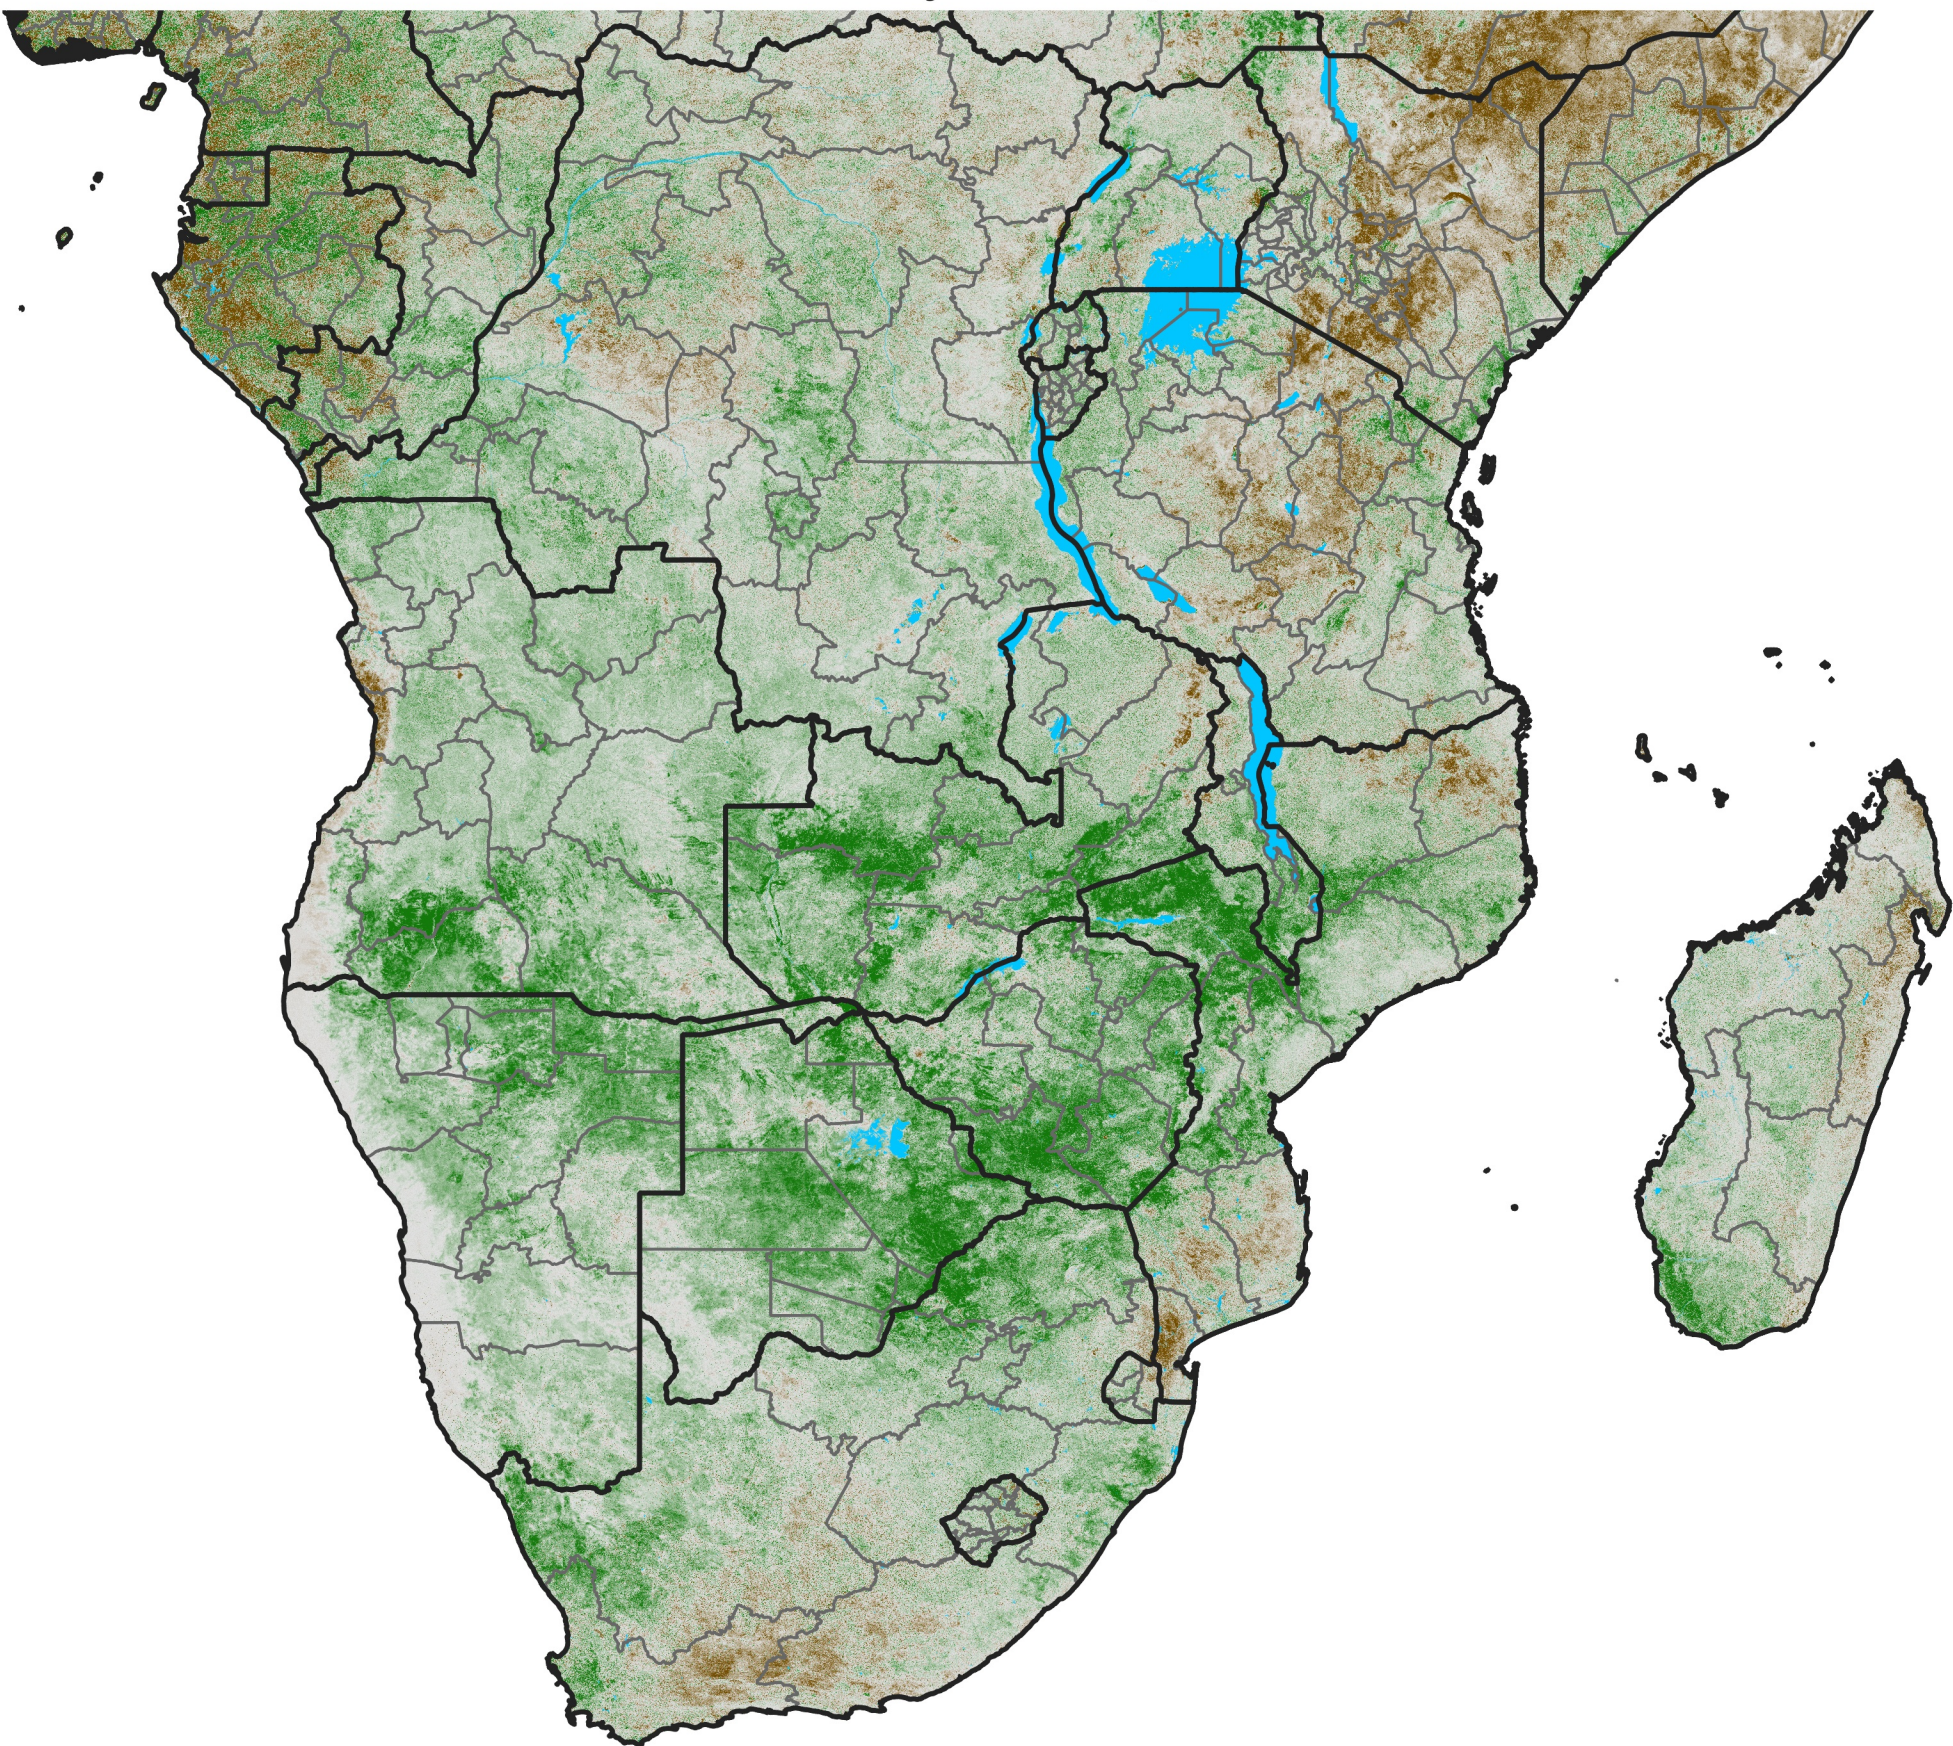

Southern Africa

NDVI Difference

2025 minus 2024

Period 38 / Jul 01 - 10, 2025

NDVI Difference

< -0.3 -0.2 -0.1 -0.05 0.05 0.1 0.2 > 0.3

Negative

No Difference