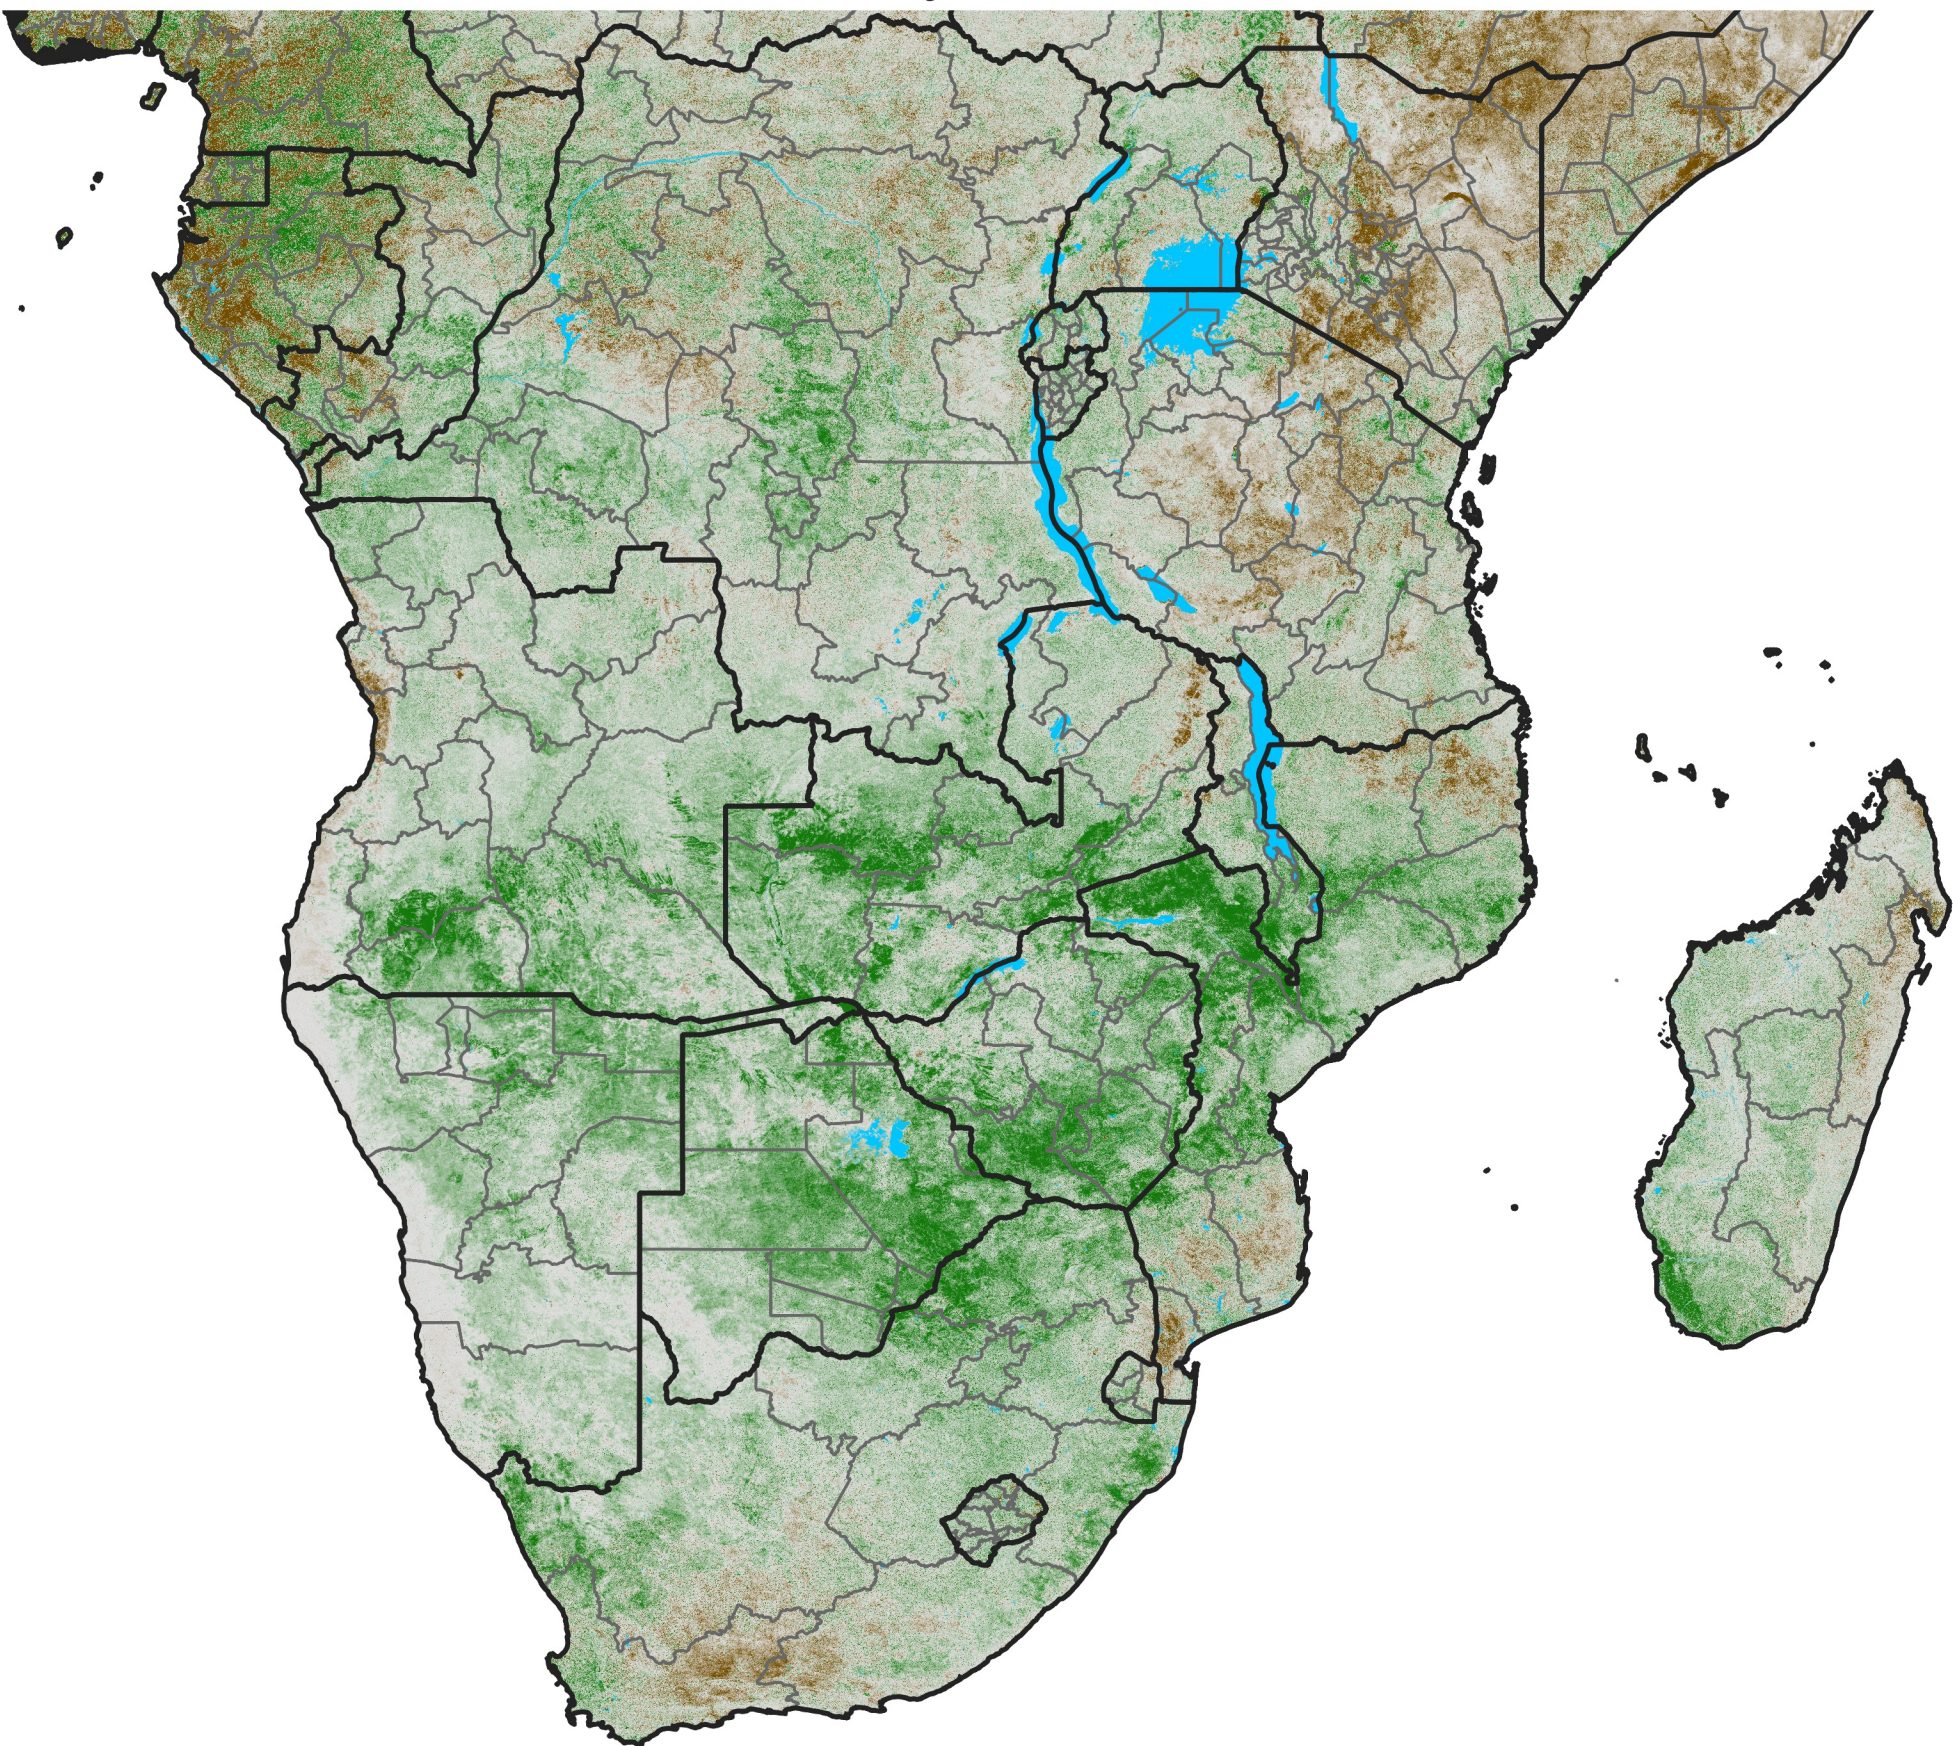

Southern Africa

NDVI Difference

2025 minus 2024

Period 41 / Jul 16 - 25, 2025

NDVI Difference

< -0.3 -0.2 -0.1 -0.05 0.05 0.1 0.2 >0.3

Negative

No Difference