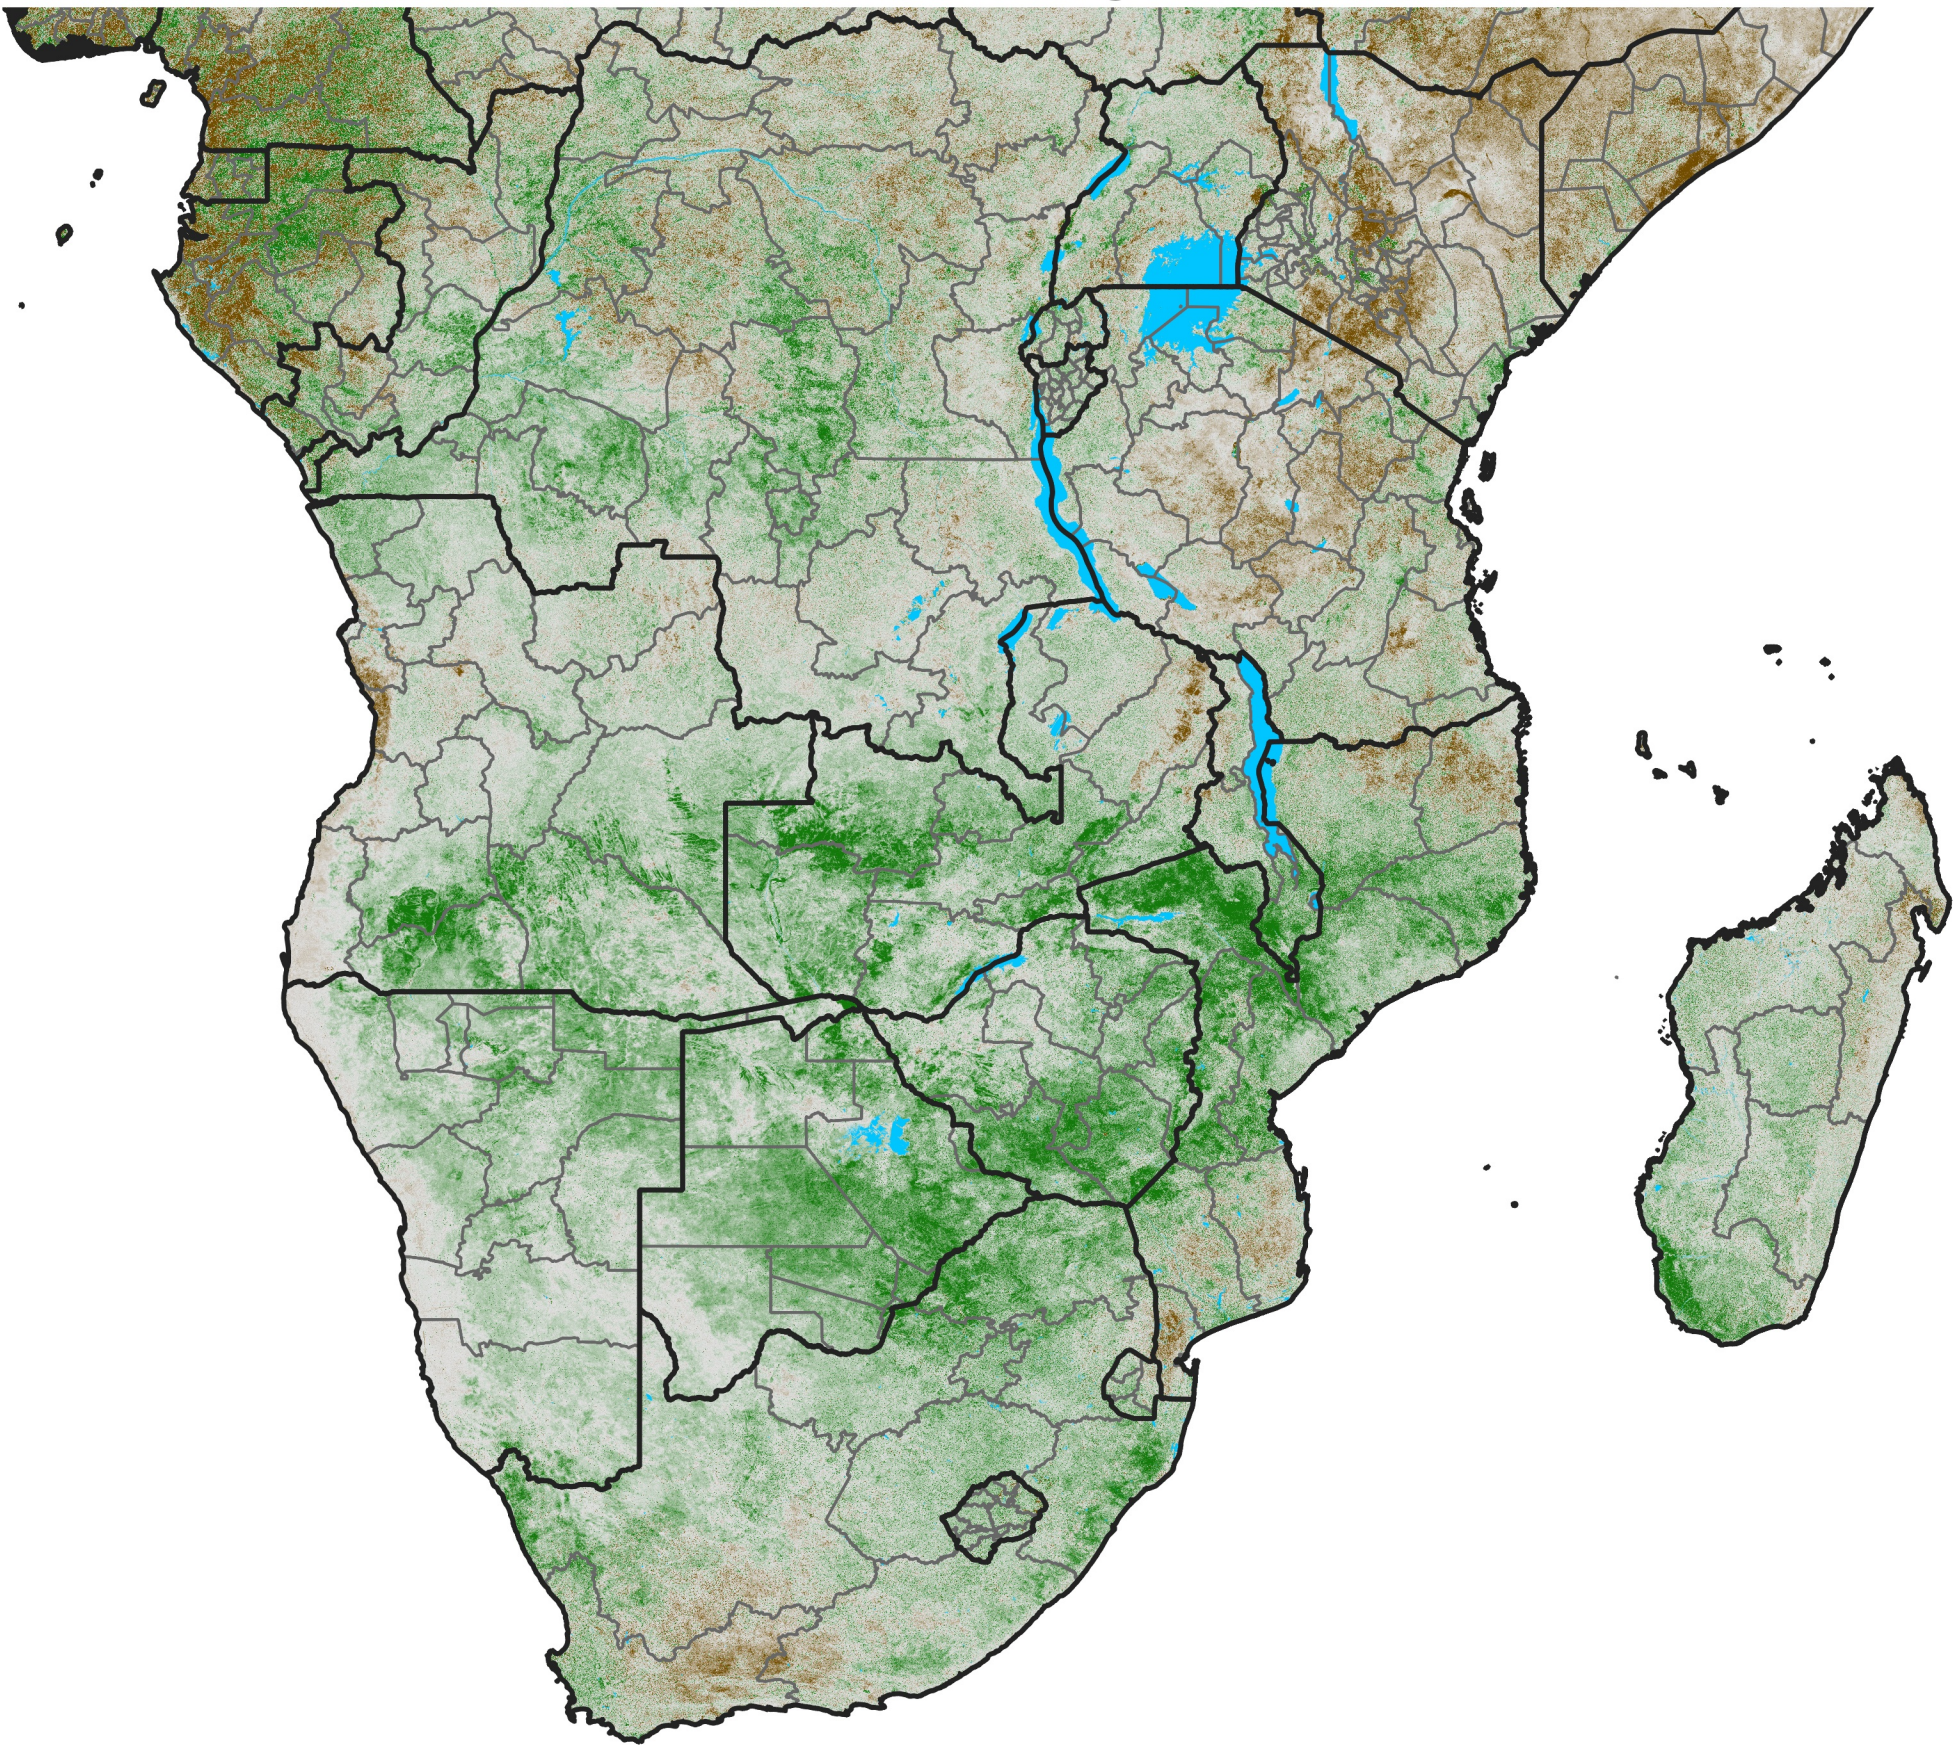

# Southern Africa

## NDVI Difference

2025 minus 2024

Period 43 / Jul 26 - Aug 05, 2025

### NDVI Difference

< -0.3   -0.2   -0.1   -0.05   0.05   0.1   0.2   >0.3

Negative

No Difference

Positive