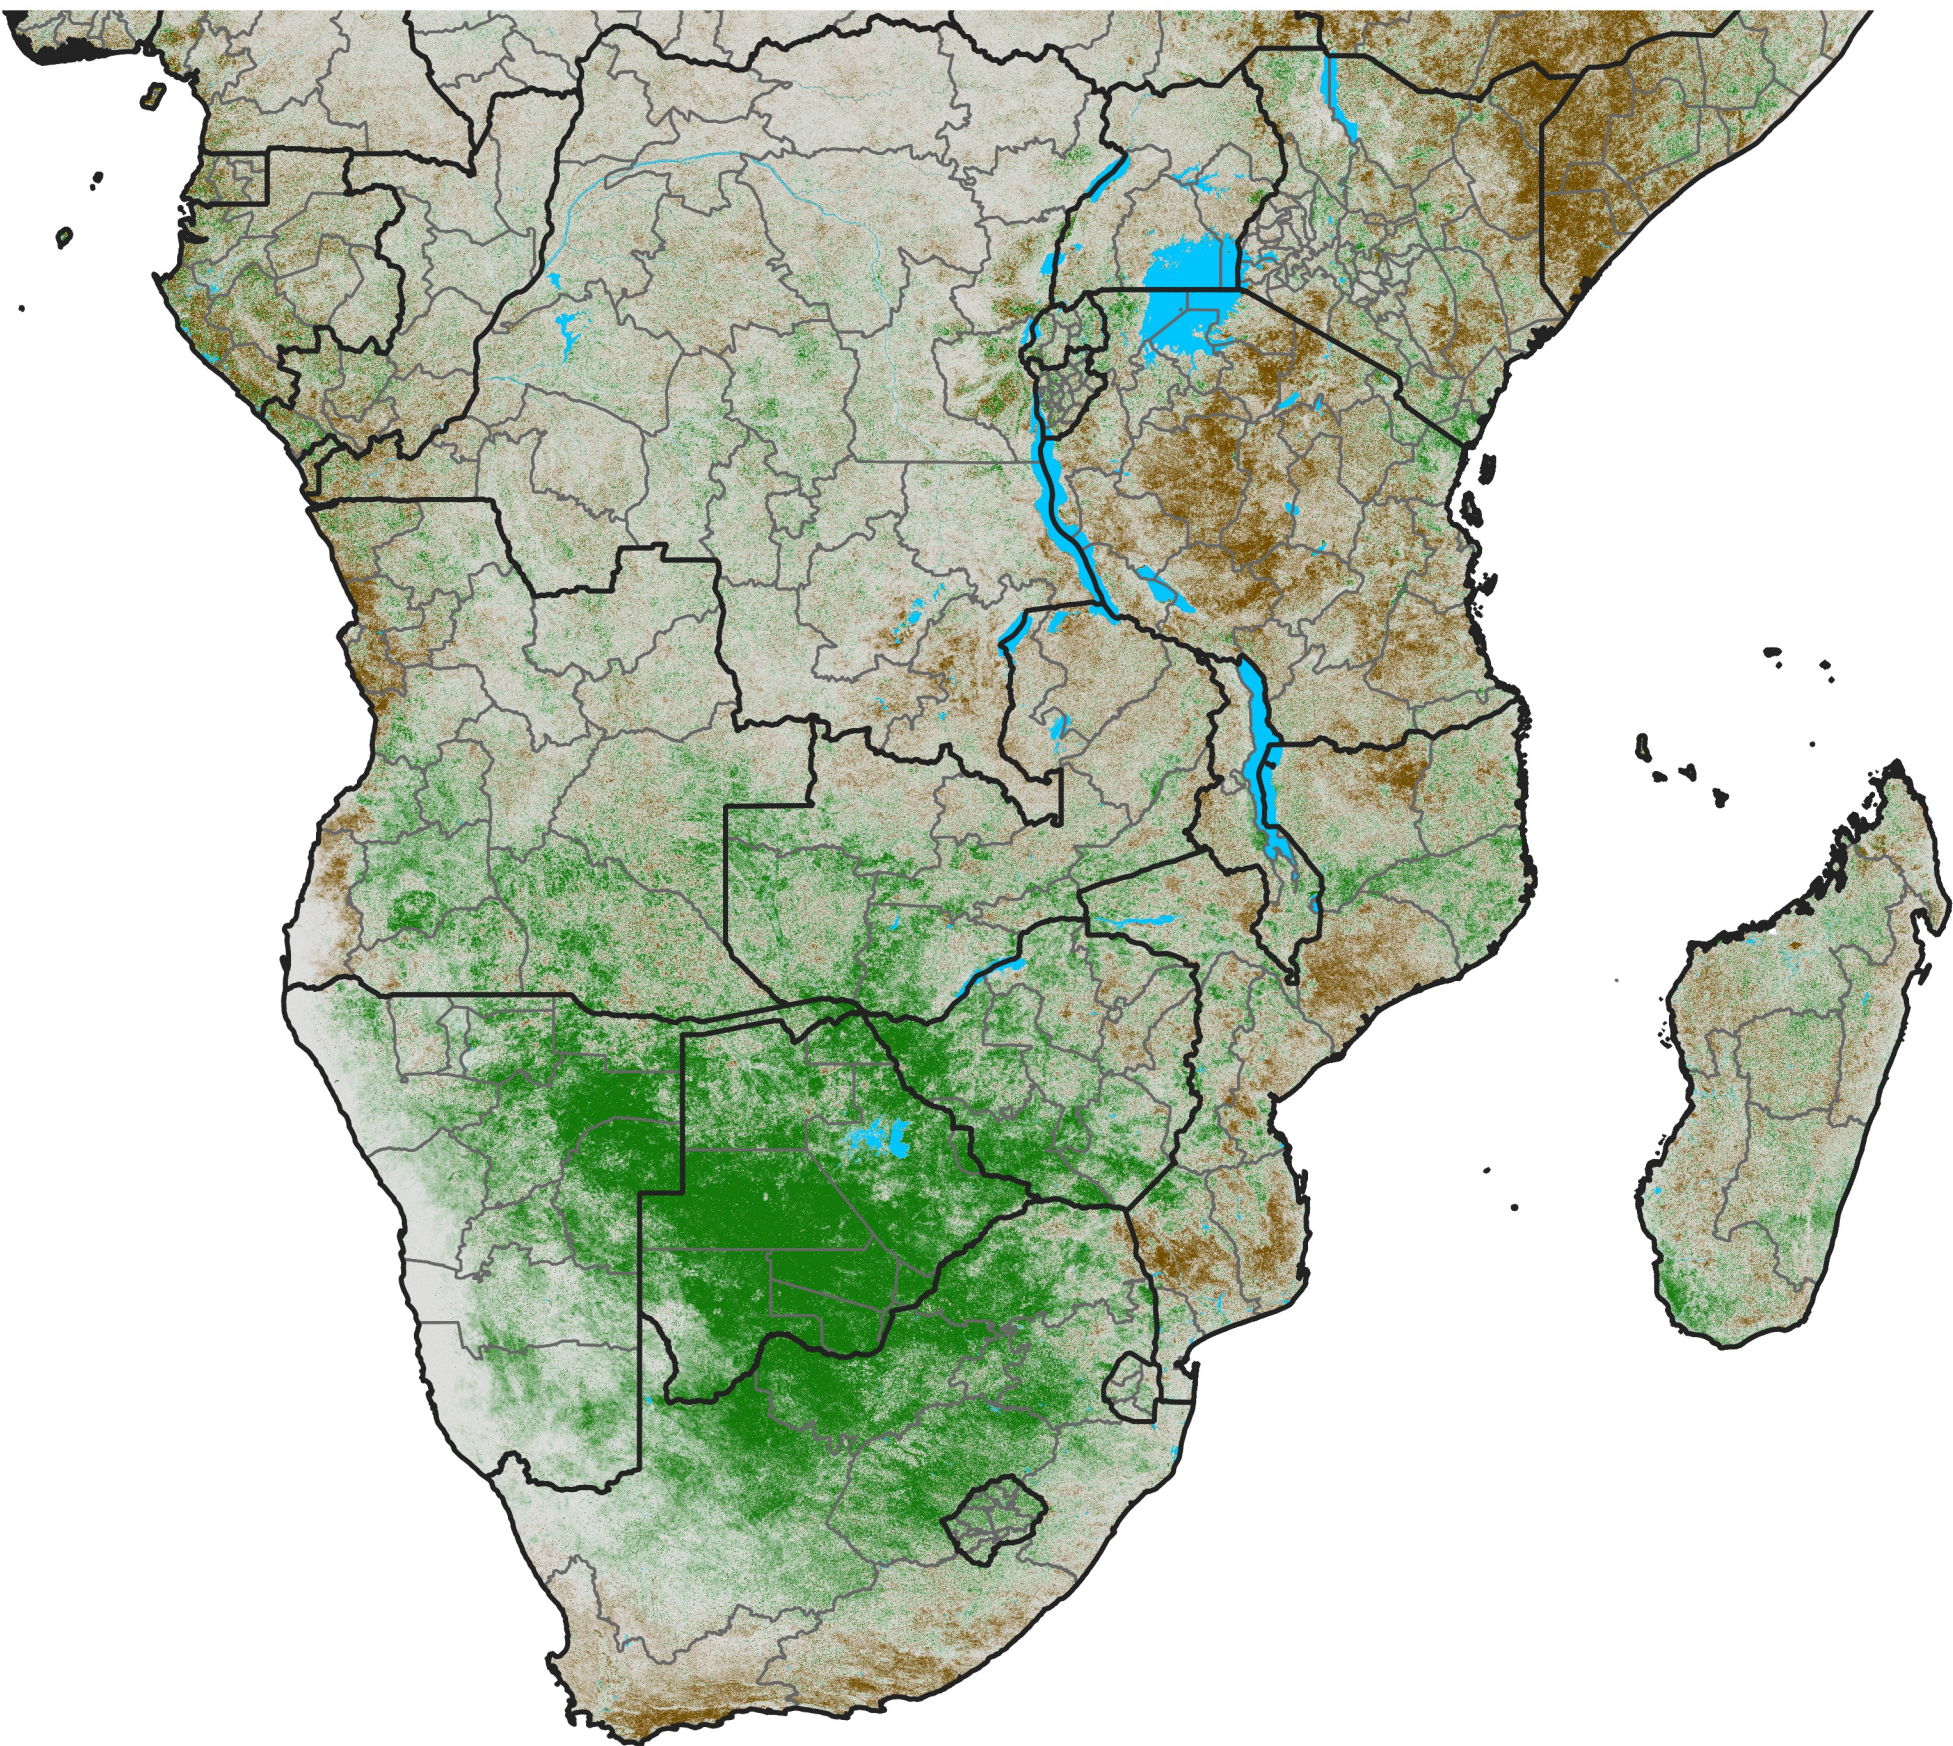

Southern Africa

NDVI Difference

2025 minus 2024

Period 64 / Nov 11 - 20, 2025

NDVI Difference

< -0.3 -0.2 -0.1 -0.05 0.05 0.1 0.2 >0.3

Negative

No Difference