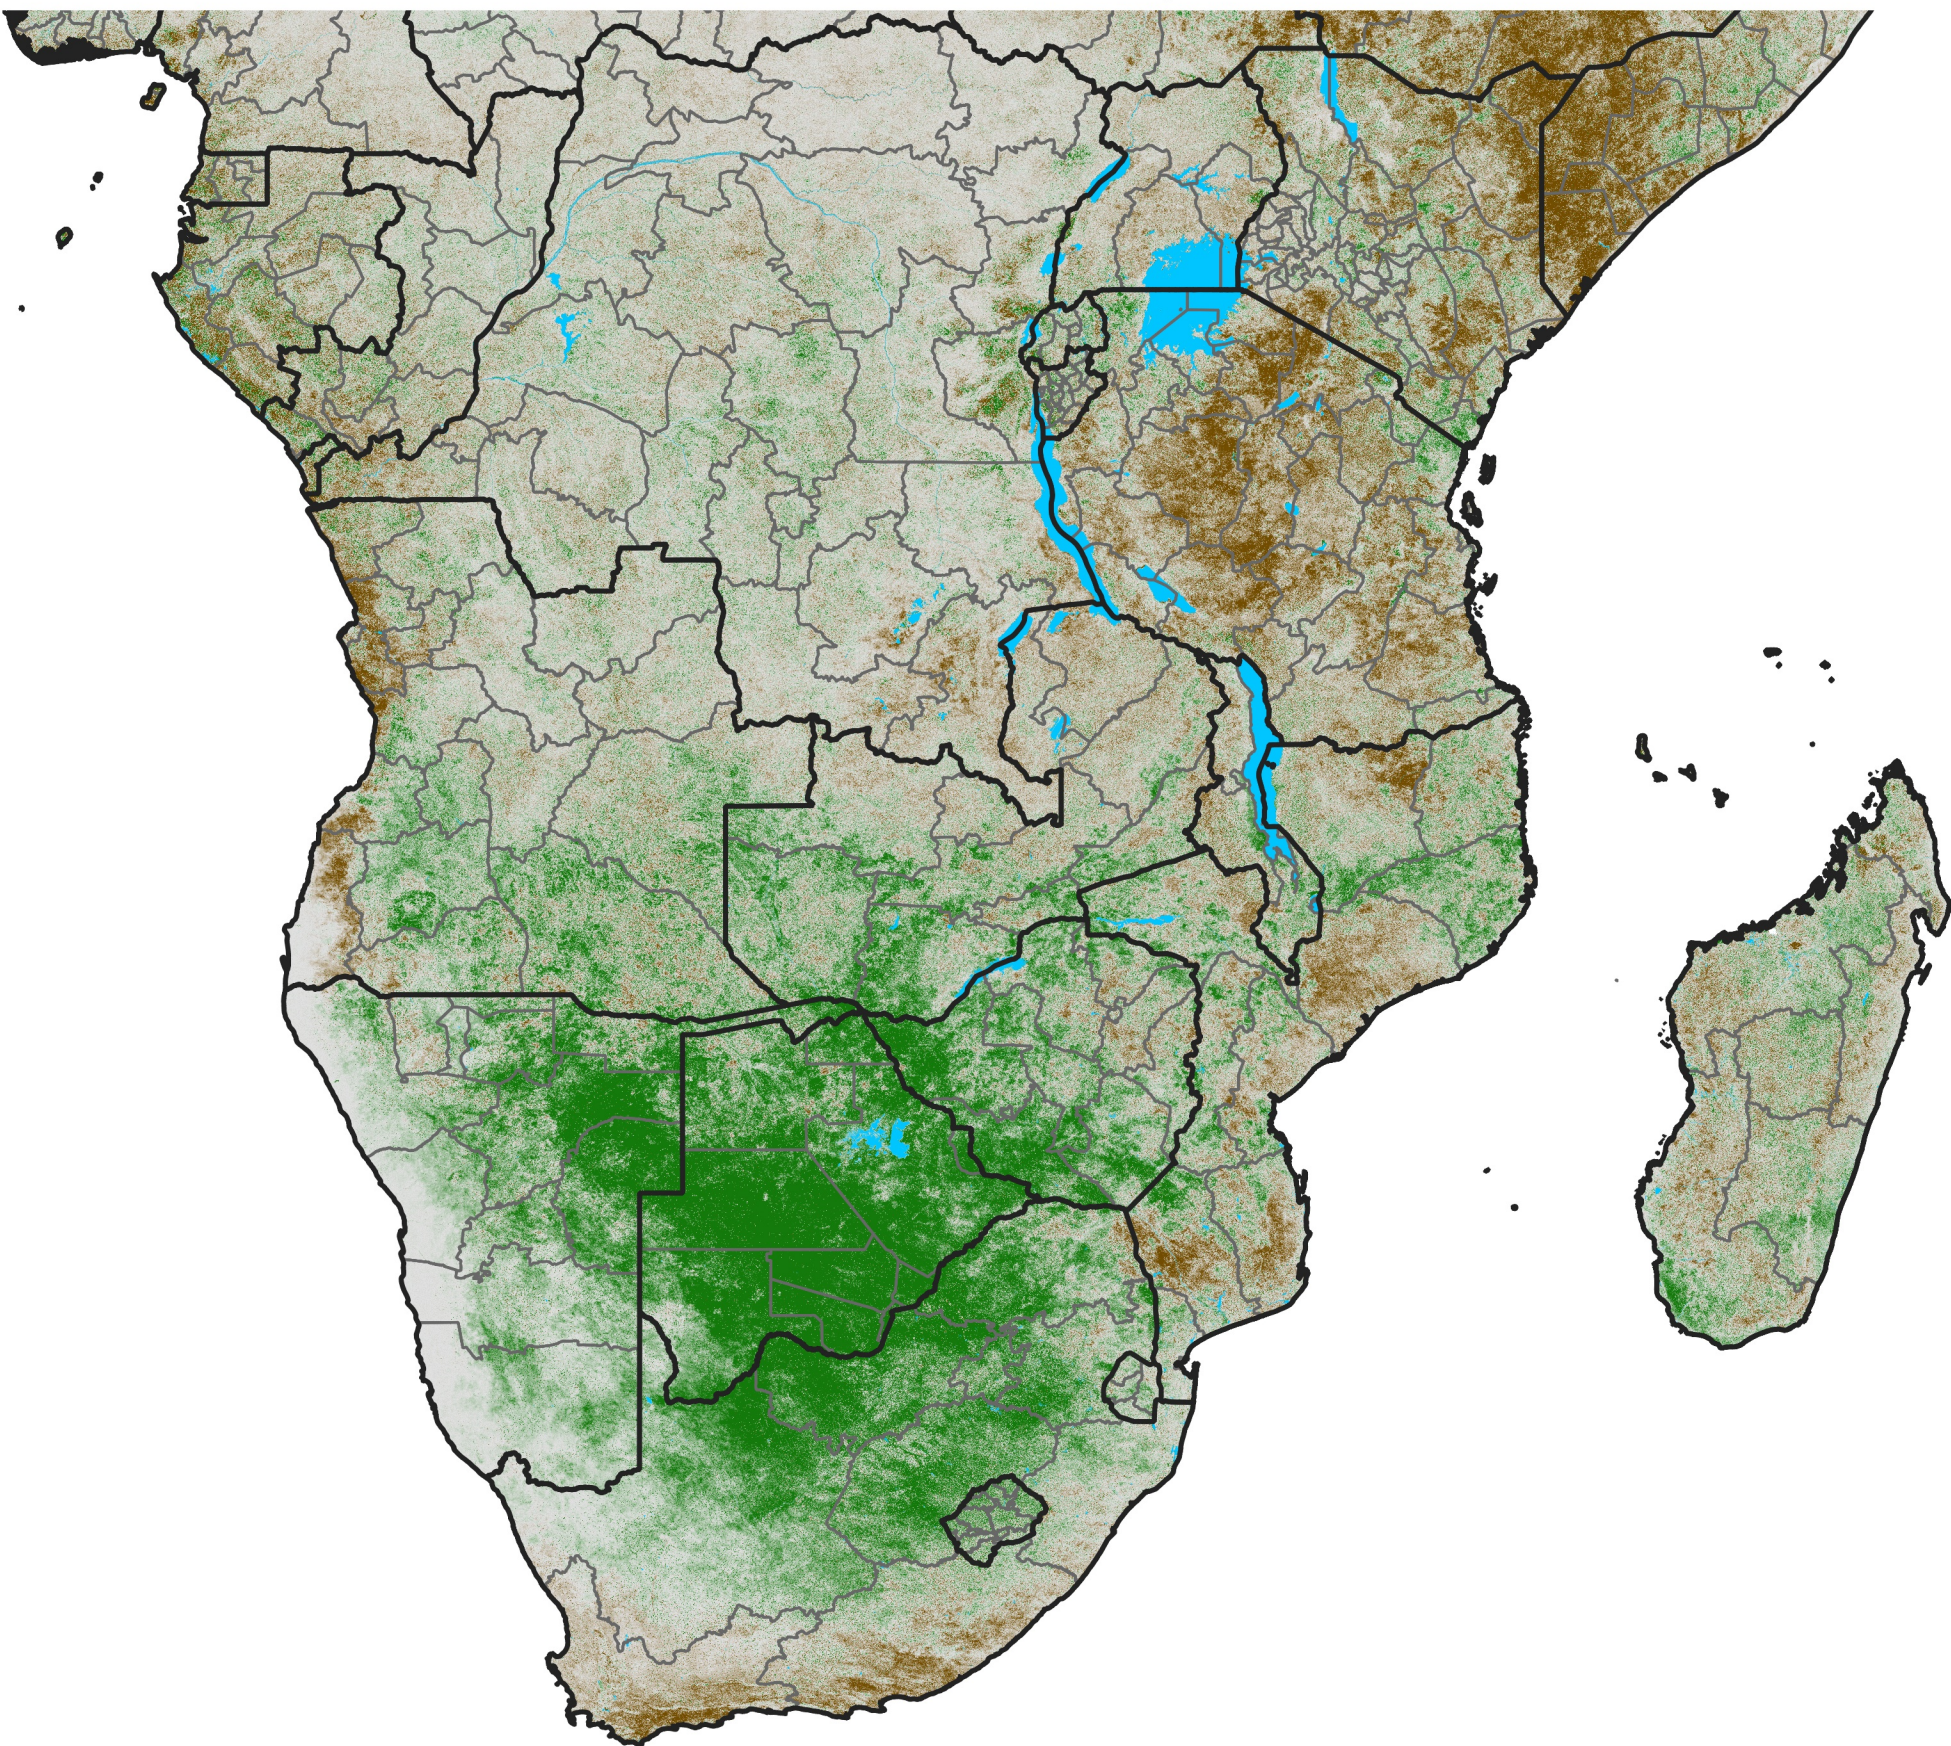

# Southern Africa

## NDVI Difference

2025 minus 2024

Period 65 / Nov 16 - 25, 2025

### NDVI Difference

< -0.3   -0.2   -0.1   -0.05   0.05   0.1   0.2   >0.3

Negative

No Difference

Positive