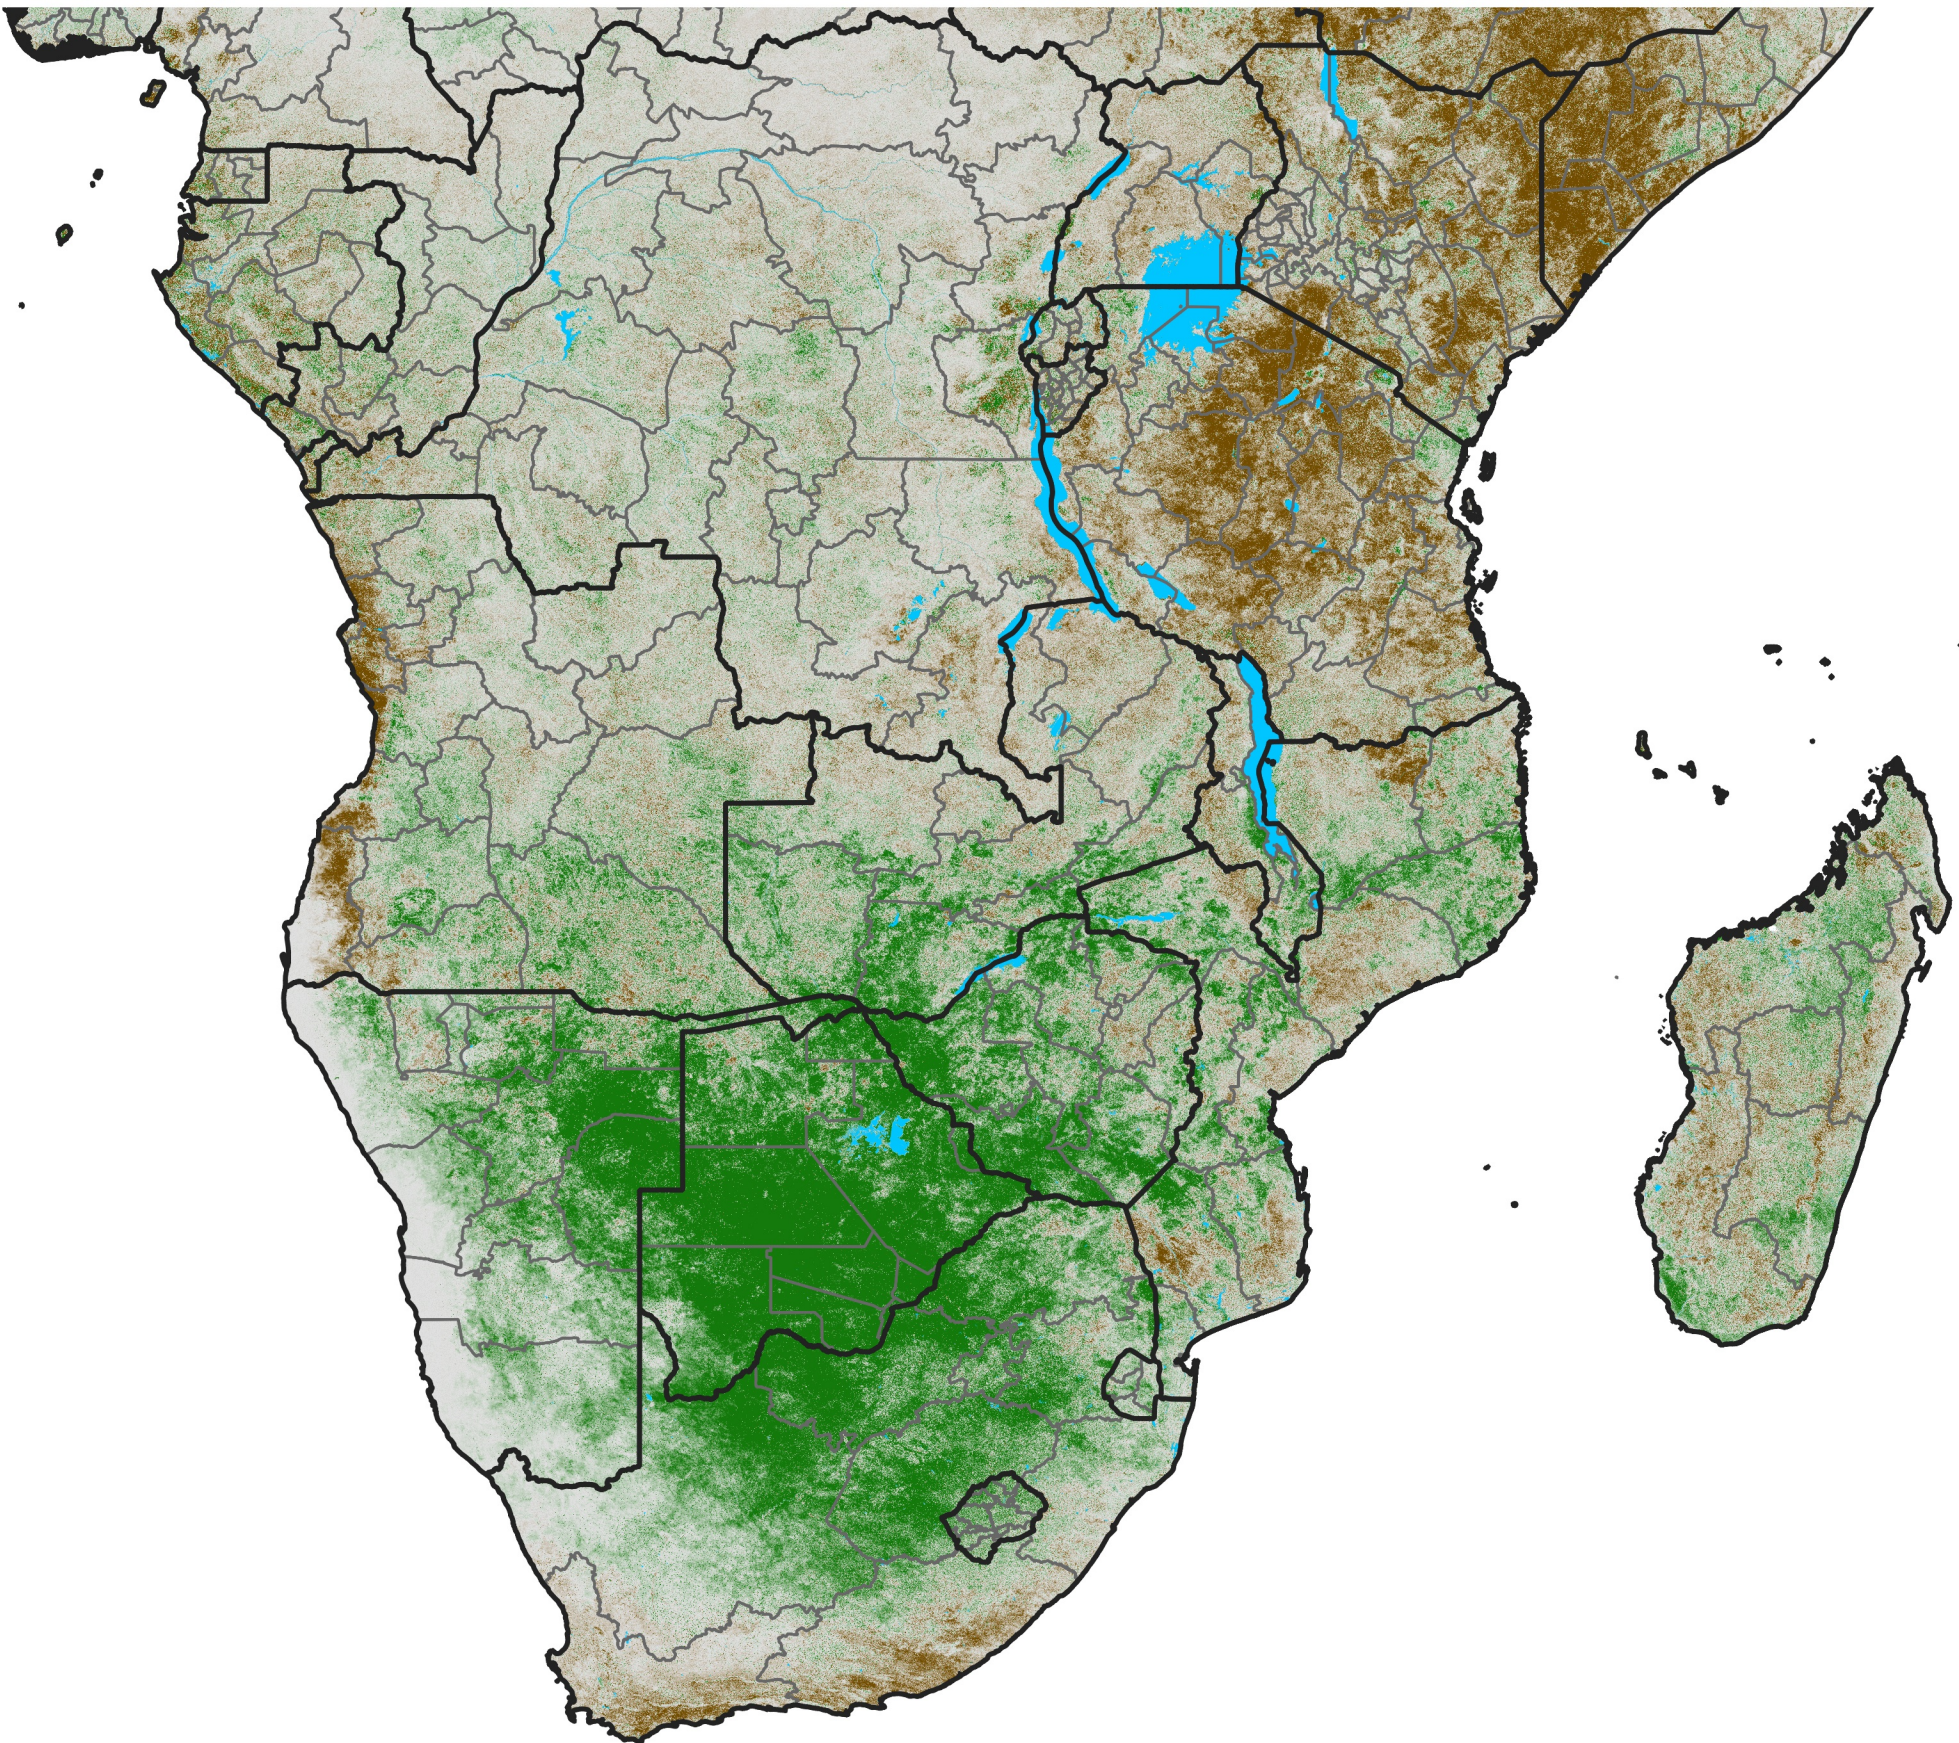

Southern Africa

NDVI Difference

2025 minus 2024

Period 67 / Nov 26 - Dec 05, 2025

NDVI Difference

< -0.3 -0.2 -0.1 -0.05 0.05 0.1 0.2 >0.3

Negative

No Difference