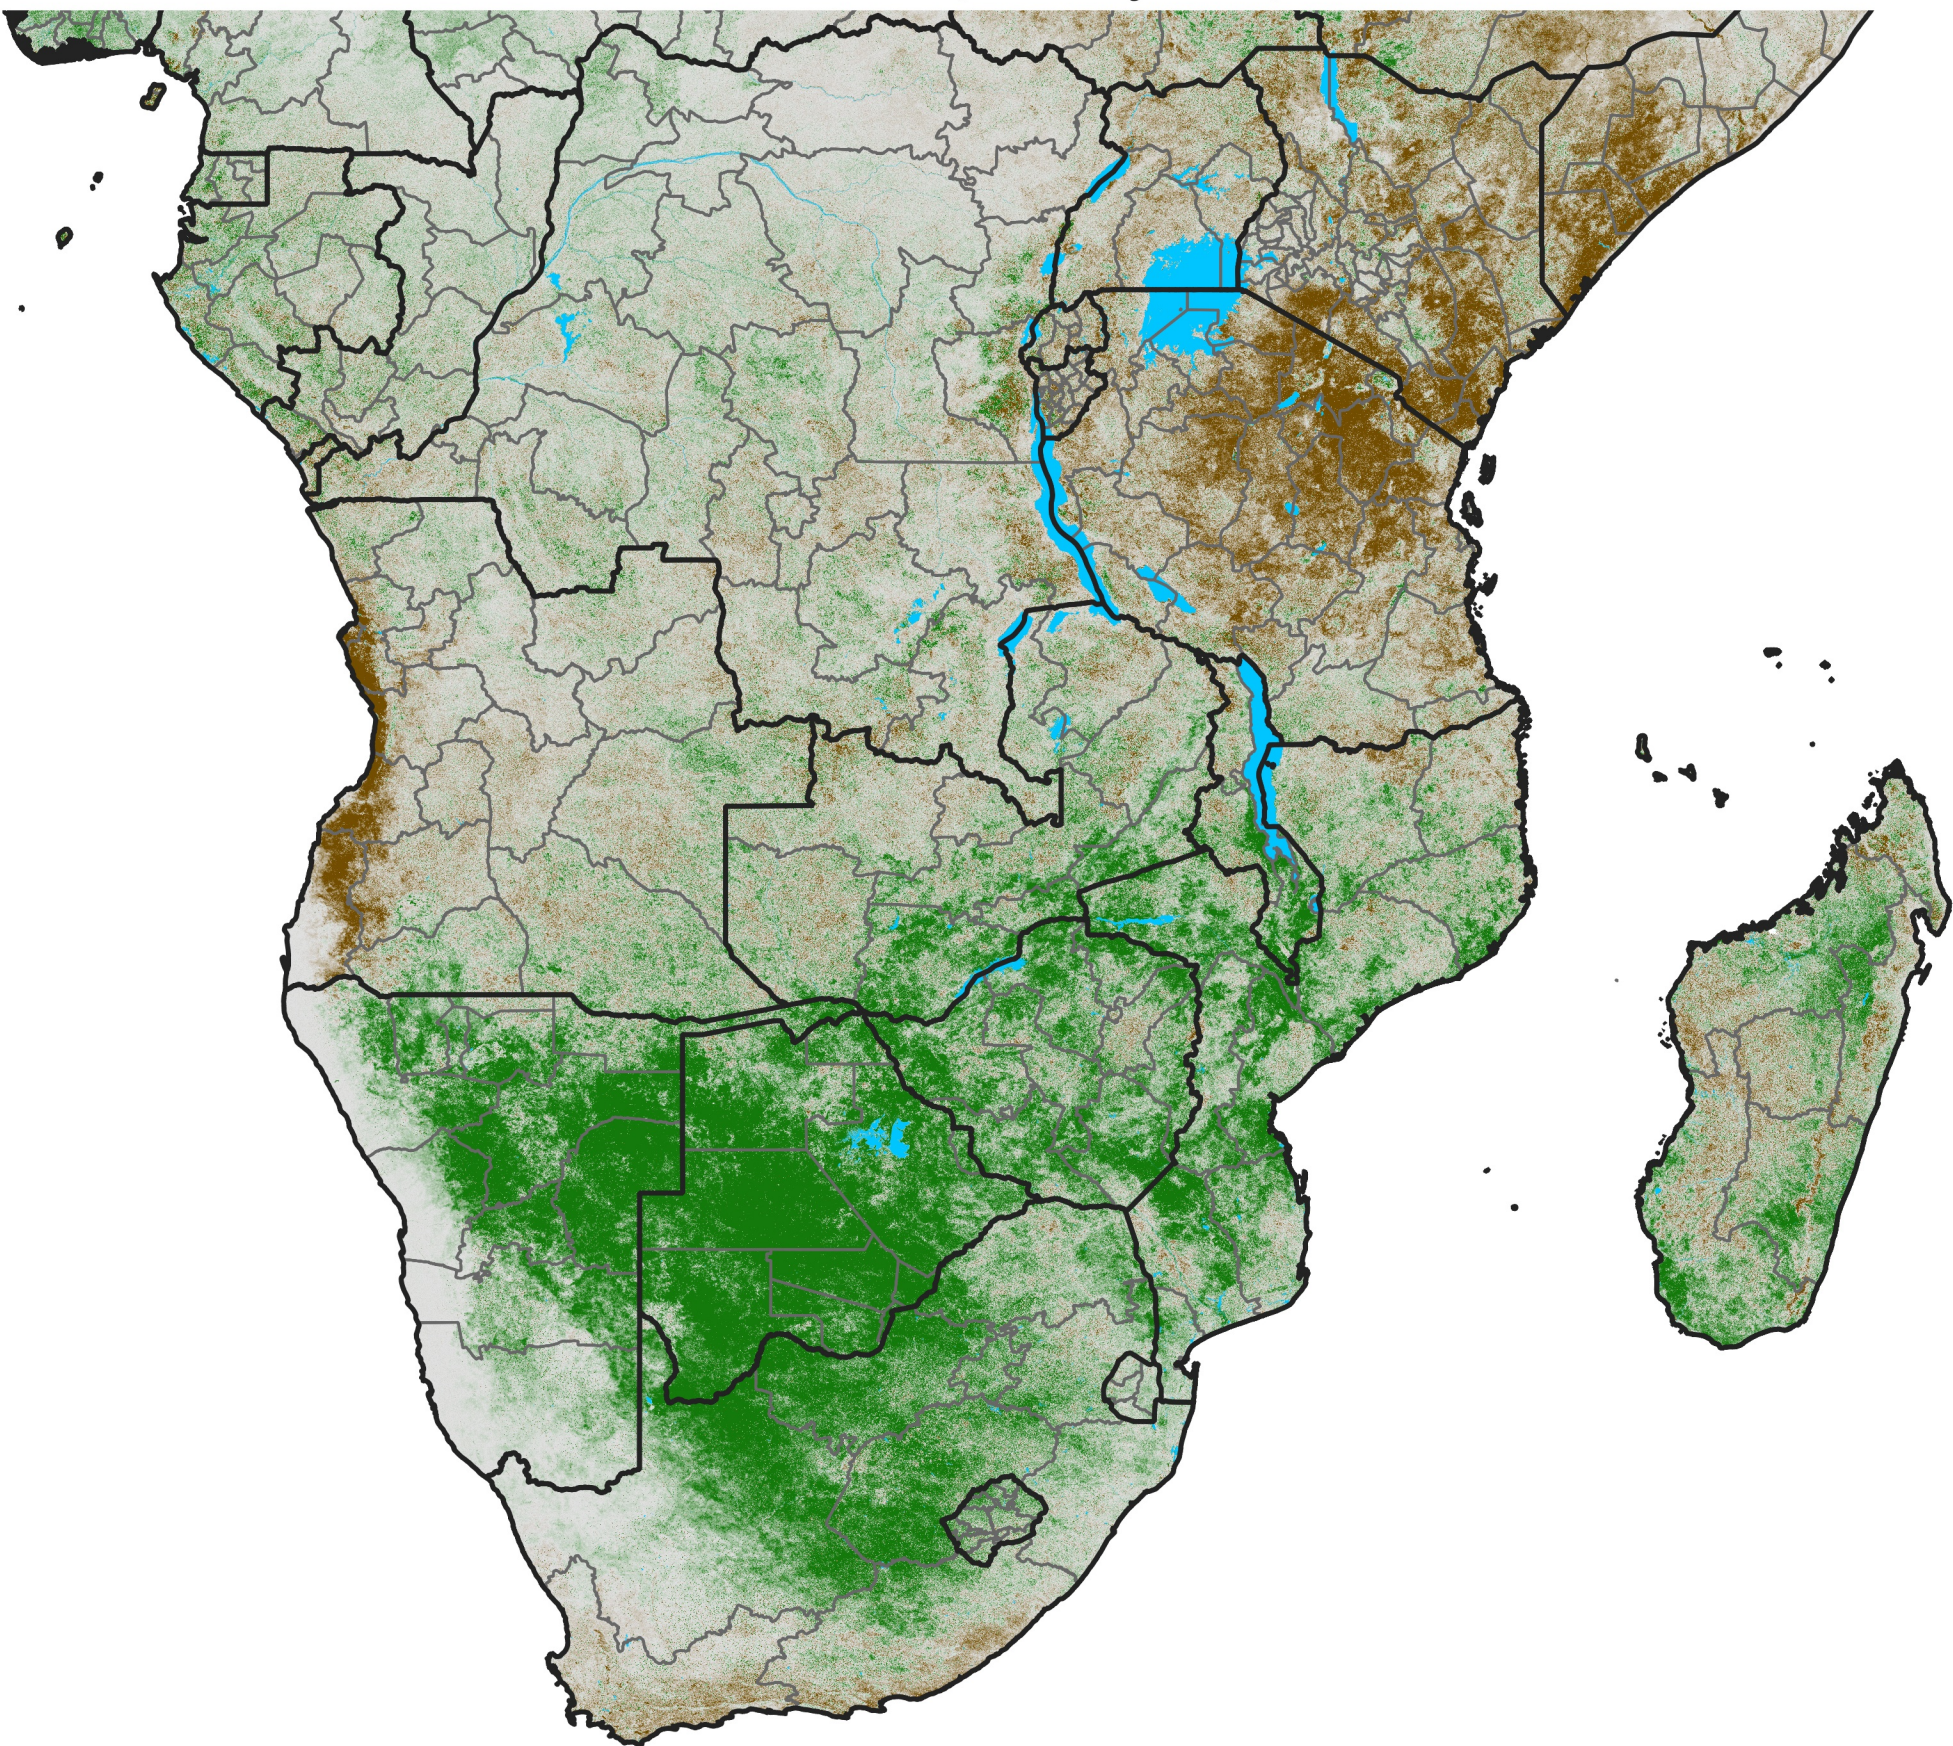

Southern Africa

NDVI Difference

2026 minus 2025

Period 01 / Dec 26, 2025 - Jan 05, 2026

NDVI Difference

< -0.3 -0.2 -0.1 -0.05 0.05 0.1 0.2 >0.3

Negative

No Difference