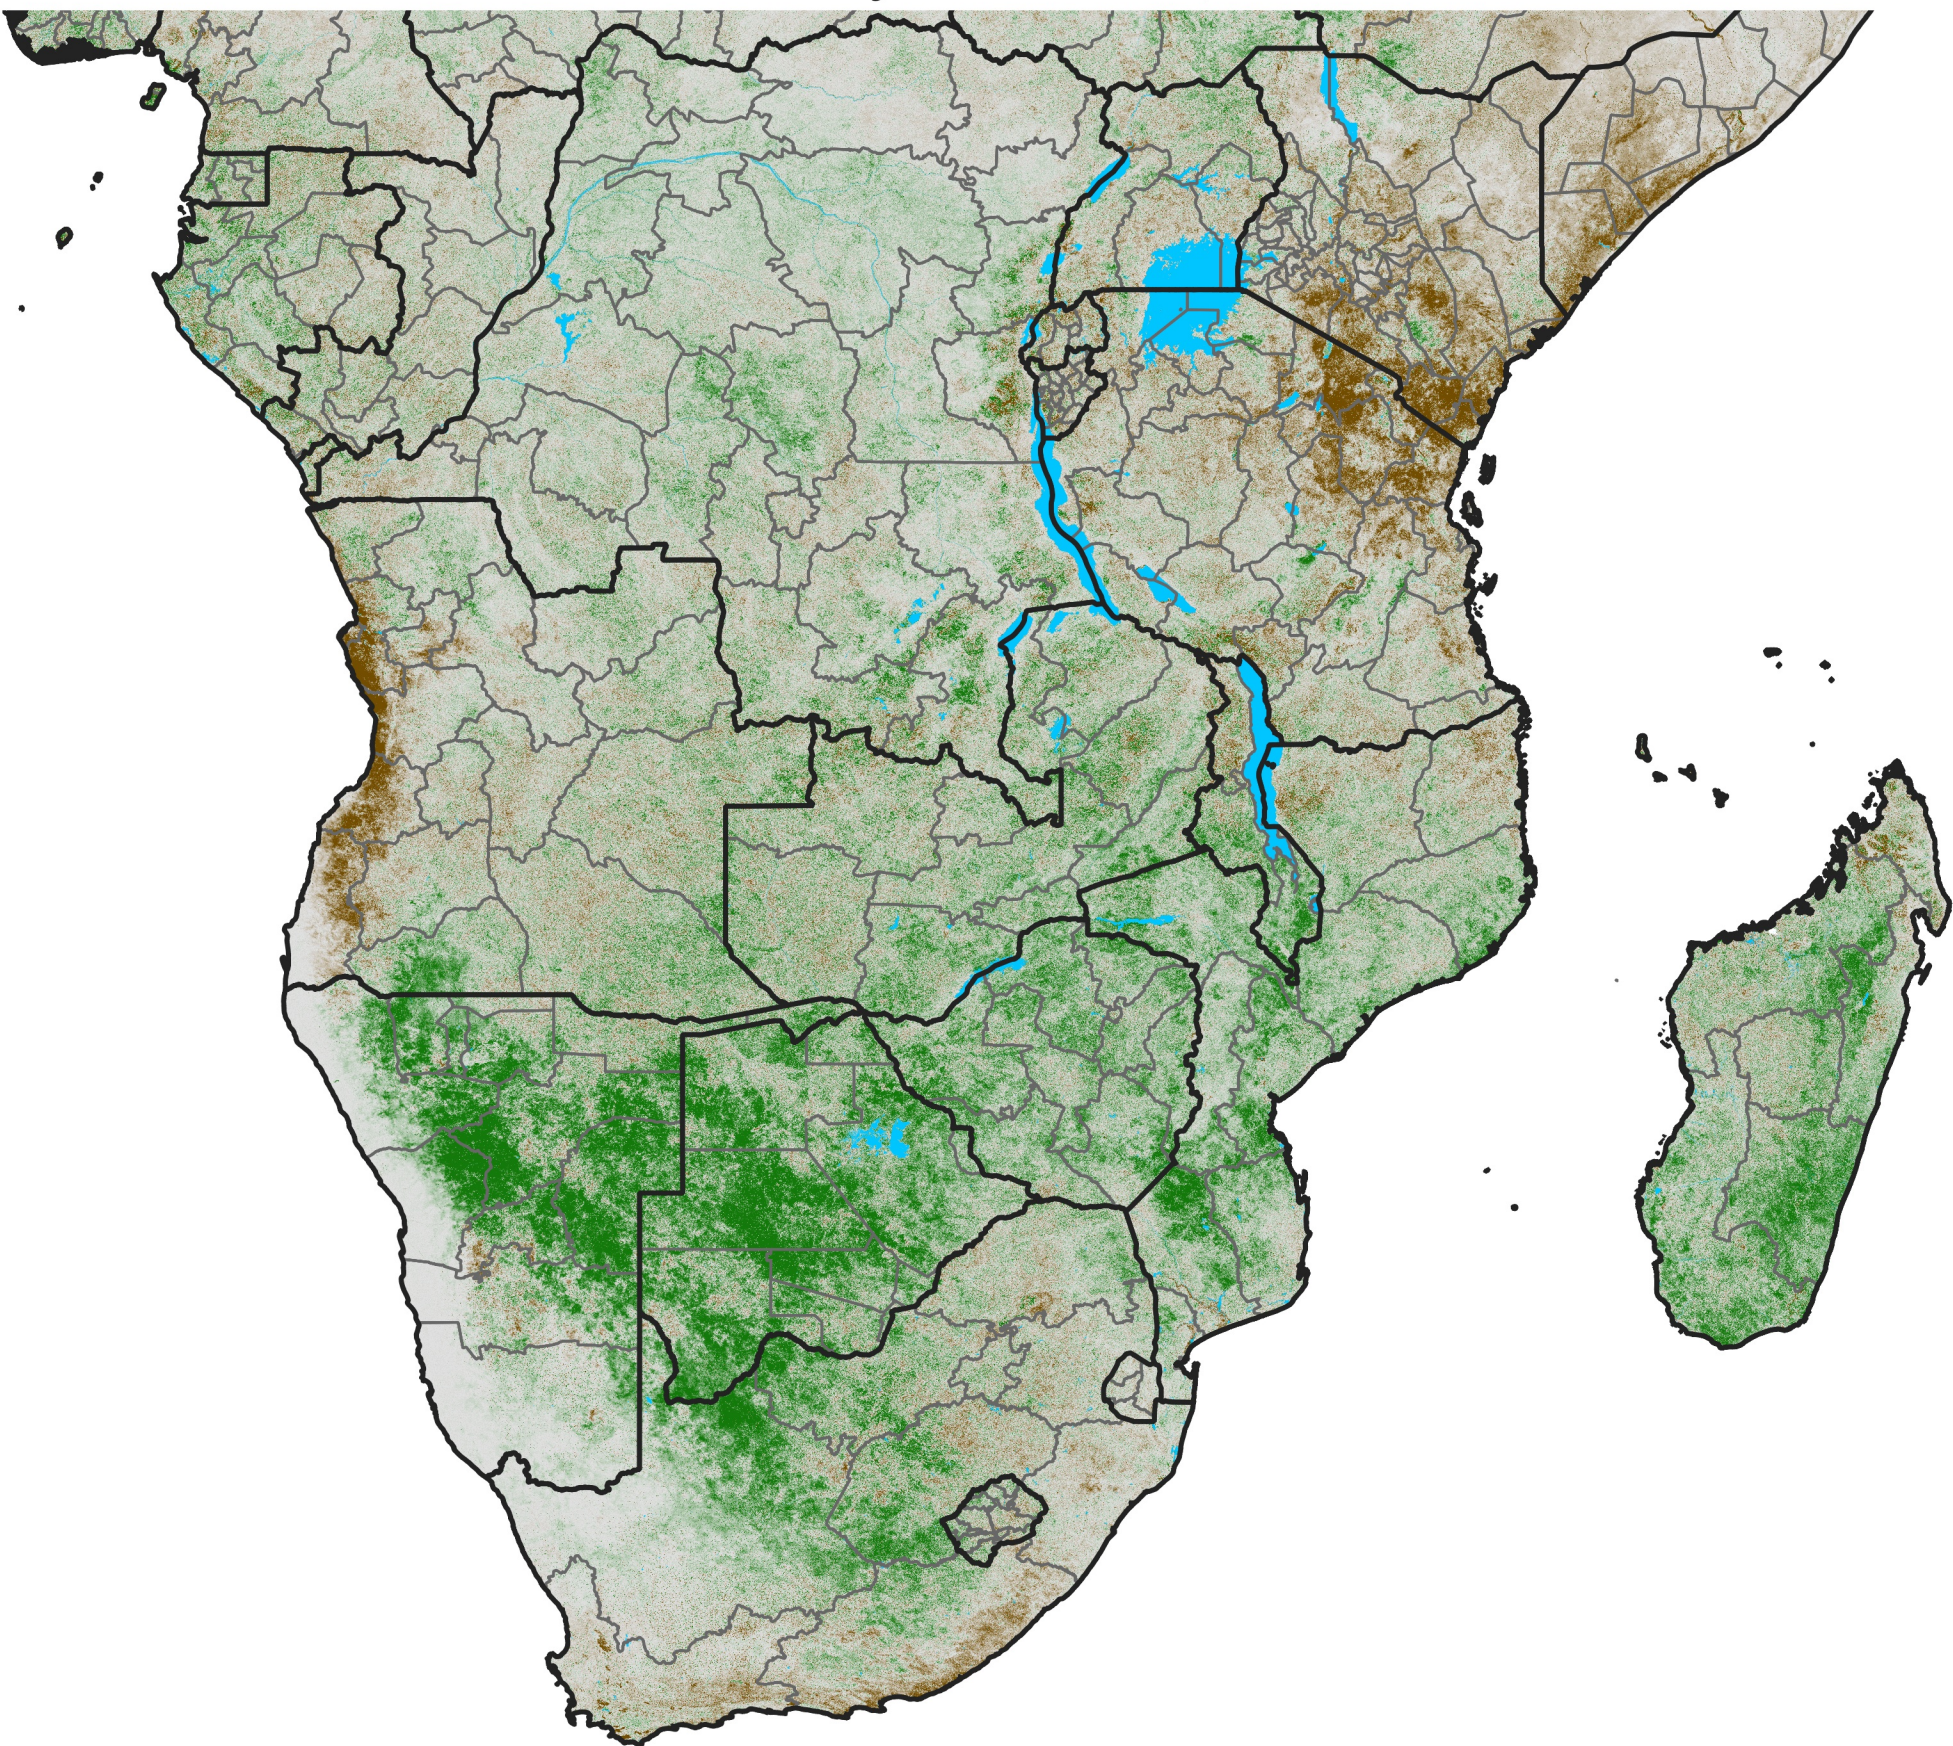

Southern Africa

NDVI Difference

2026 minus 2025

Period 07 / Jan 26 - Feb 05, 2026

NDVI Difference

< -0.3 -0.2 -0.1 -0.05 0.05 0.1 0.2 >0.3

Negative

No Difference