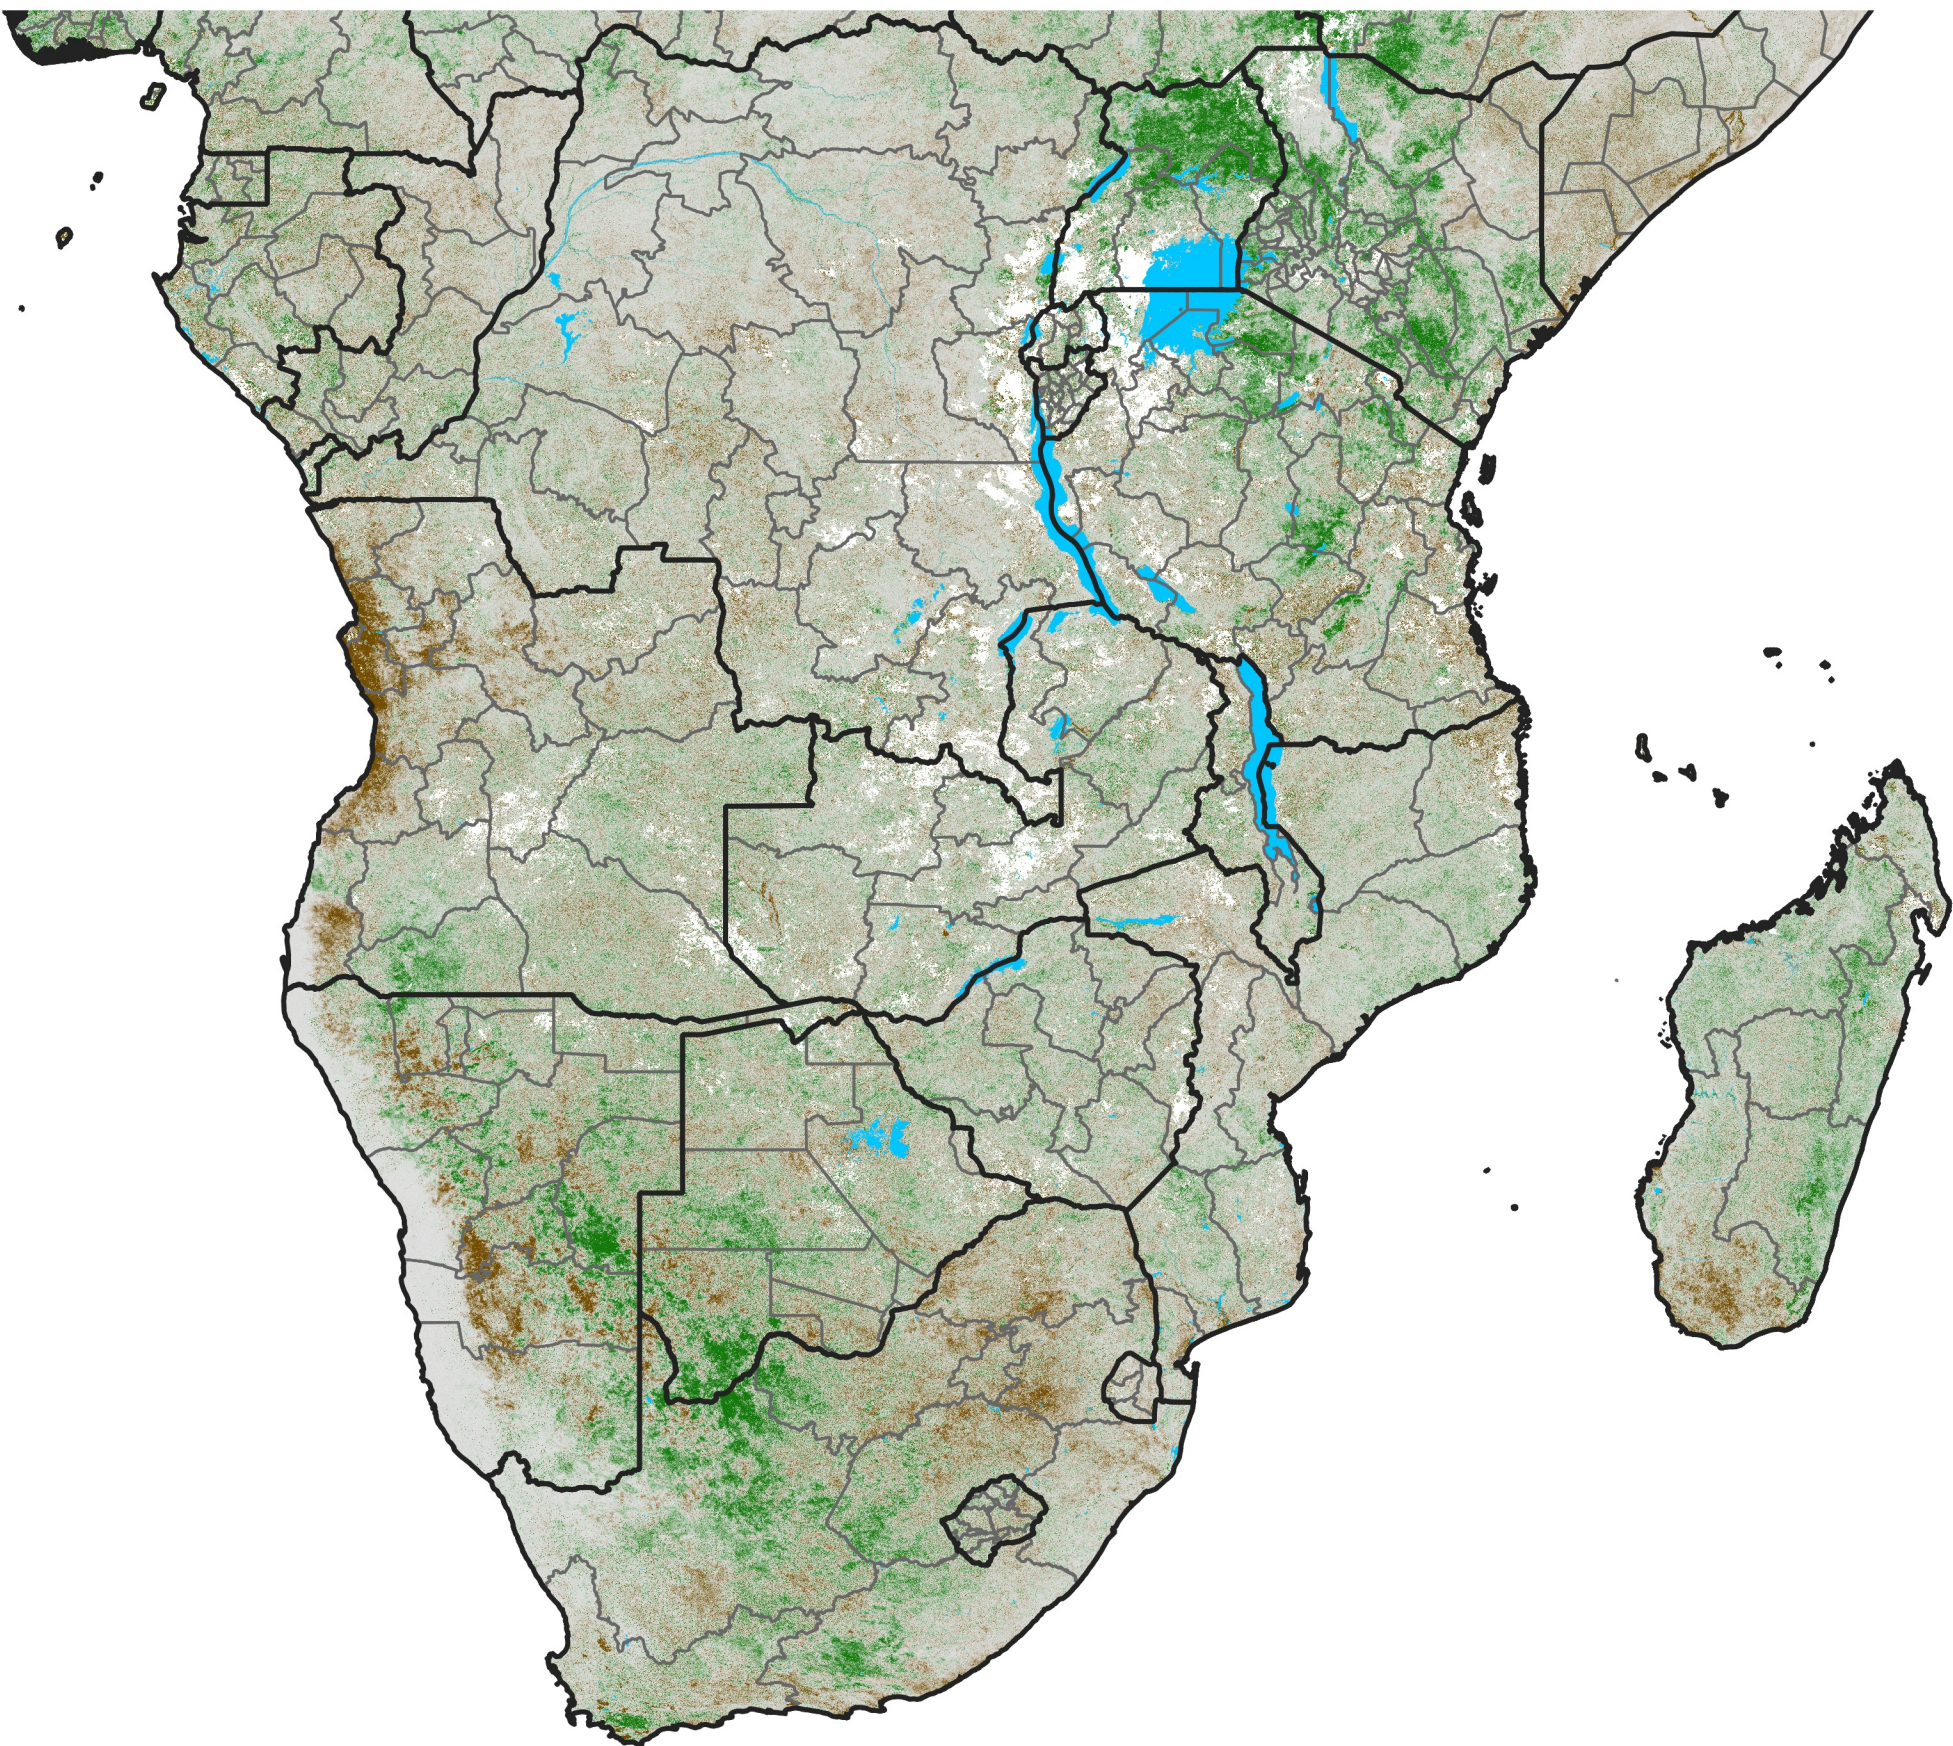

Southern Africa

NDVI Difference

2026 minus 2025

Period 14 / Mar 01 - 10, 2026

NDVI Difference

< -0.3 -0.2 -0.1 -0.05 0.05 0.1 0.2 >0.3

Negative

No Difference