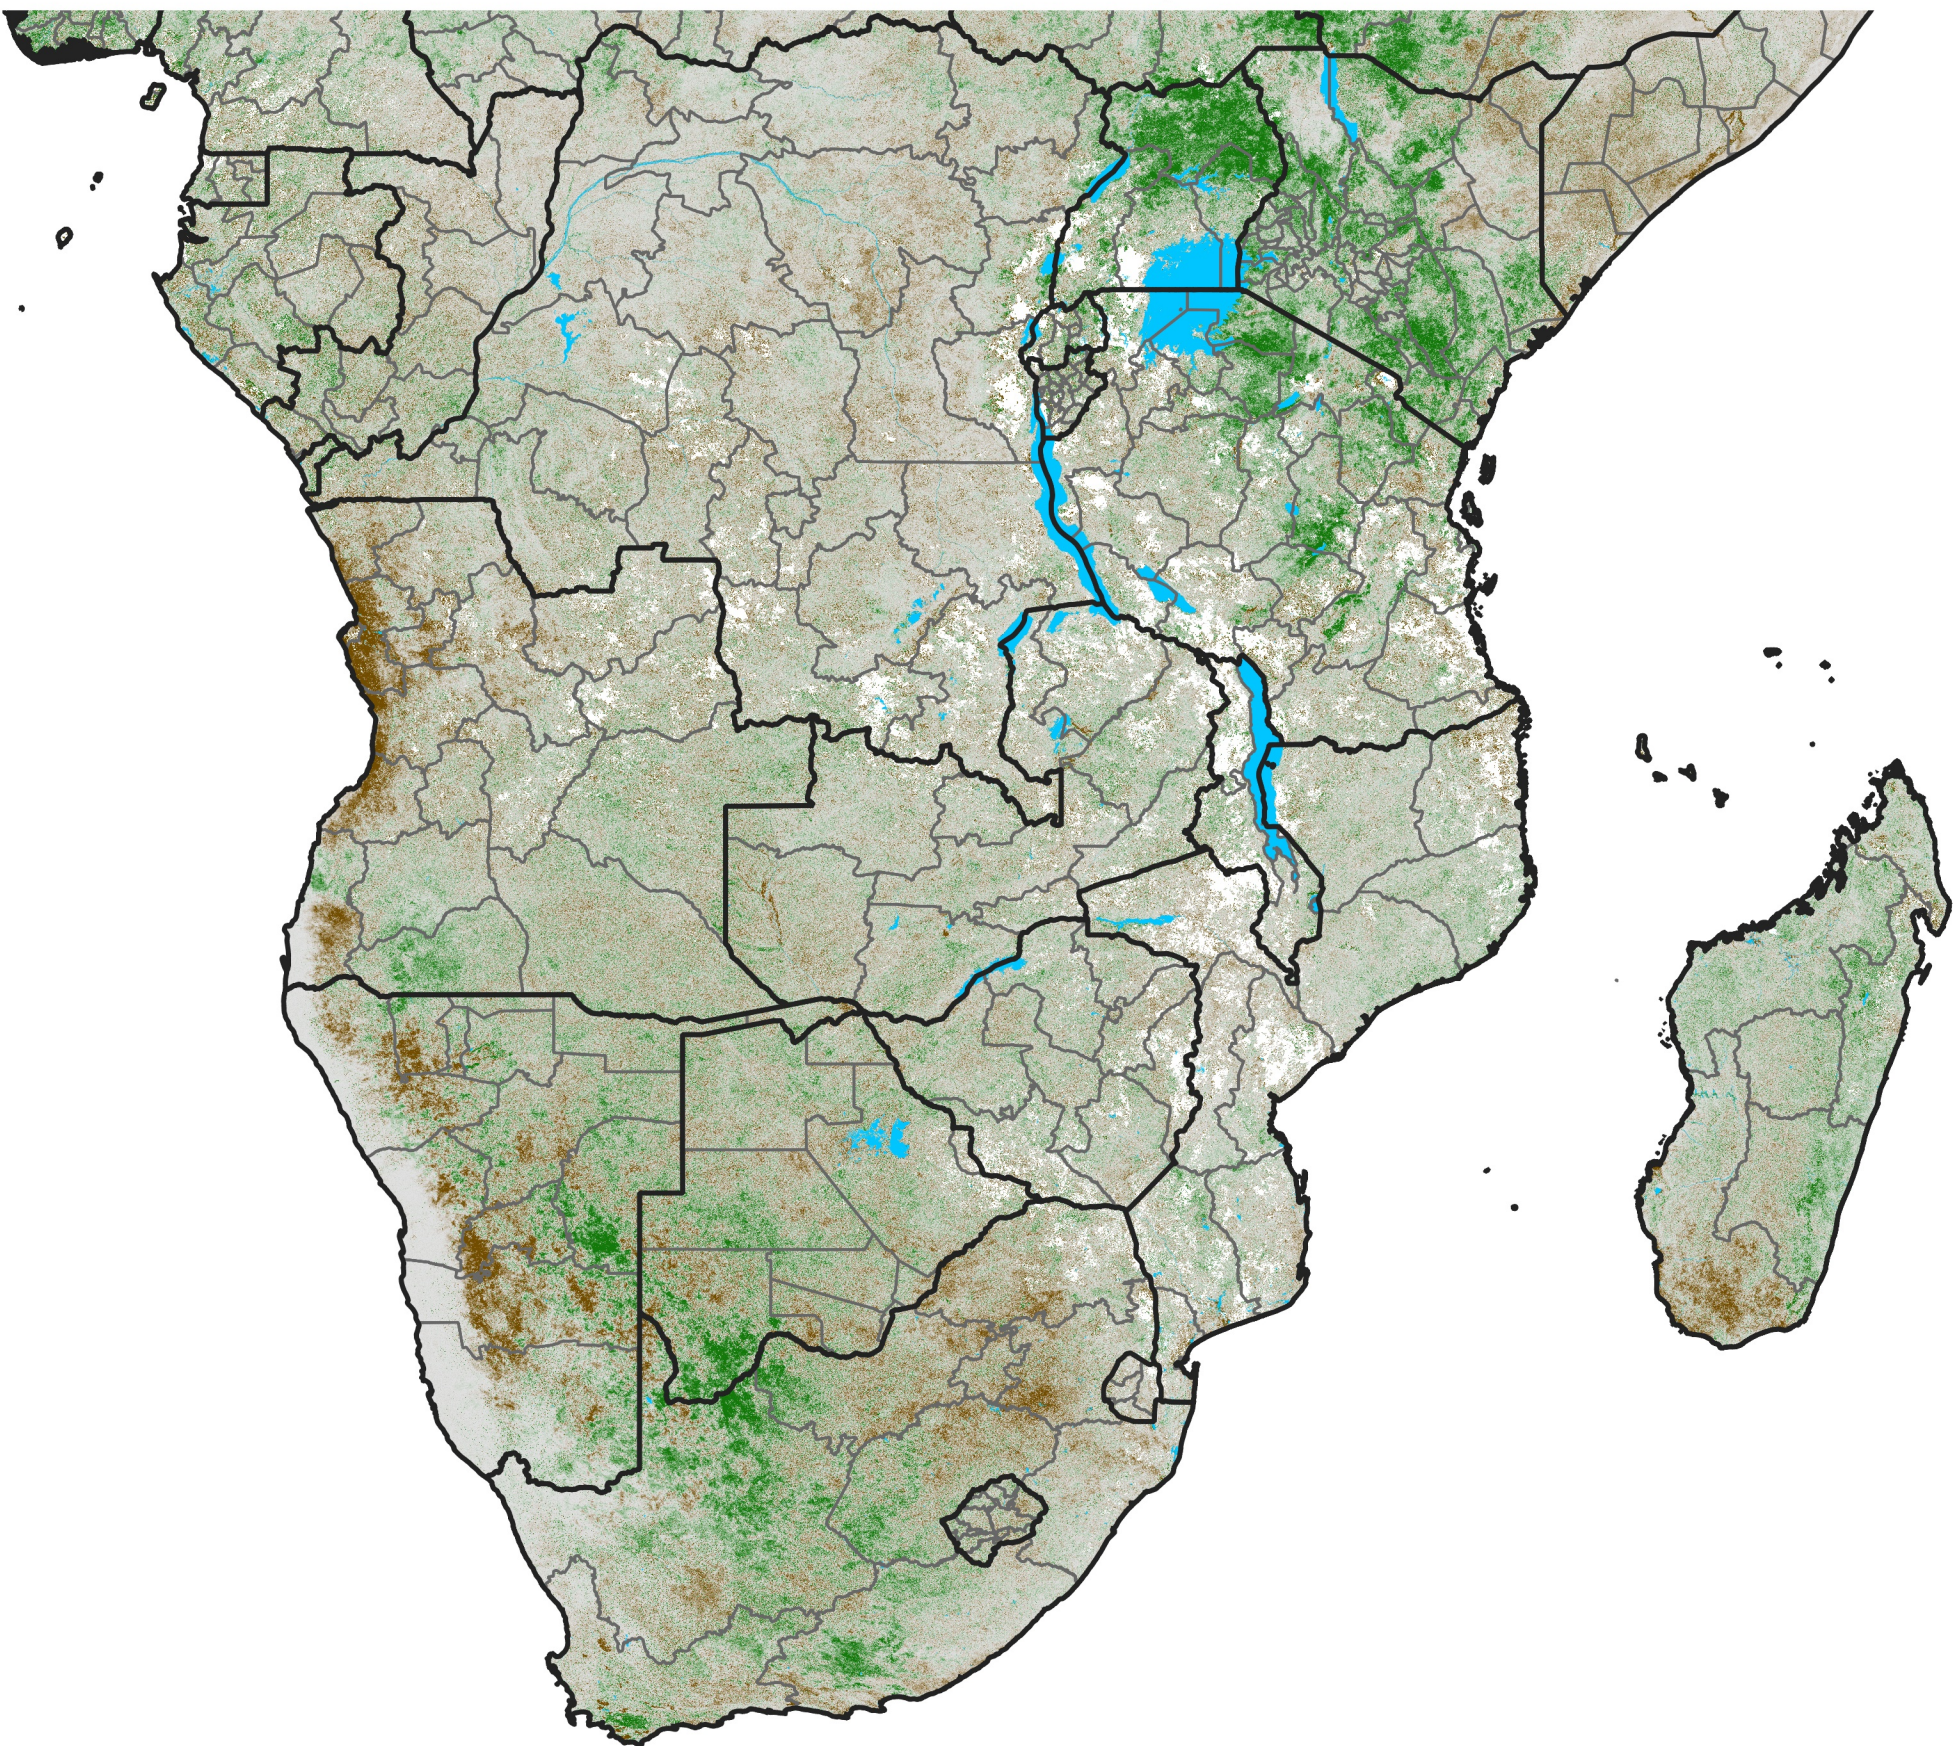

Southern Africa

NDVI Difference

2026 minus 2025

Period 15 / Mar 06 - 15, 2026

NDVI Difference

< -0.3 -0.2 -0.1 -0.05 0.05 0.1 0.2 >0.3

Negative

No Difference