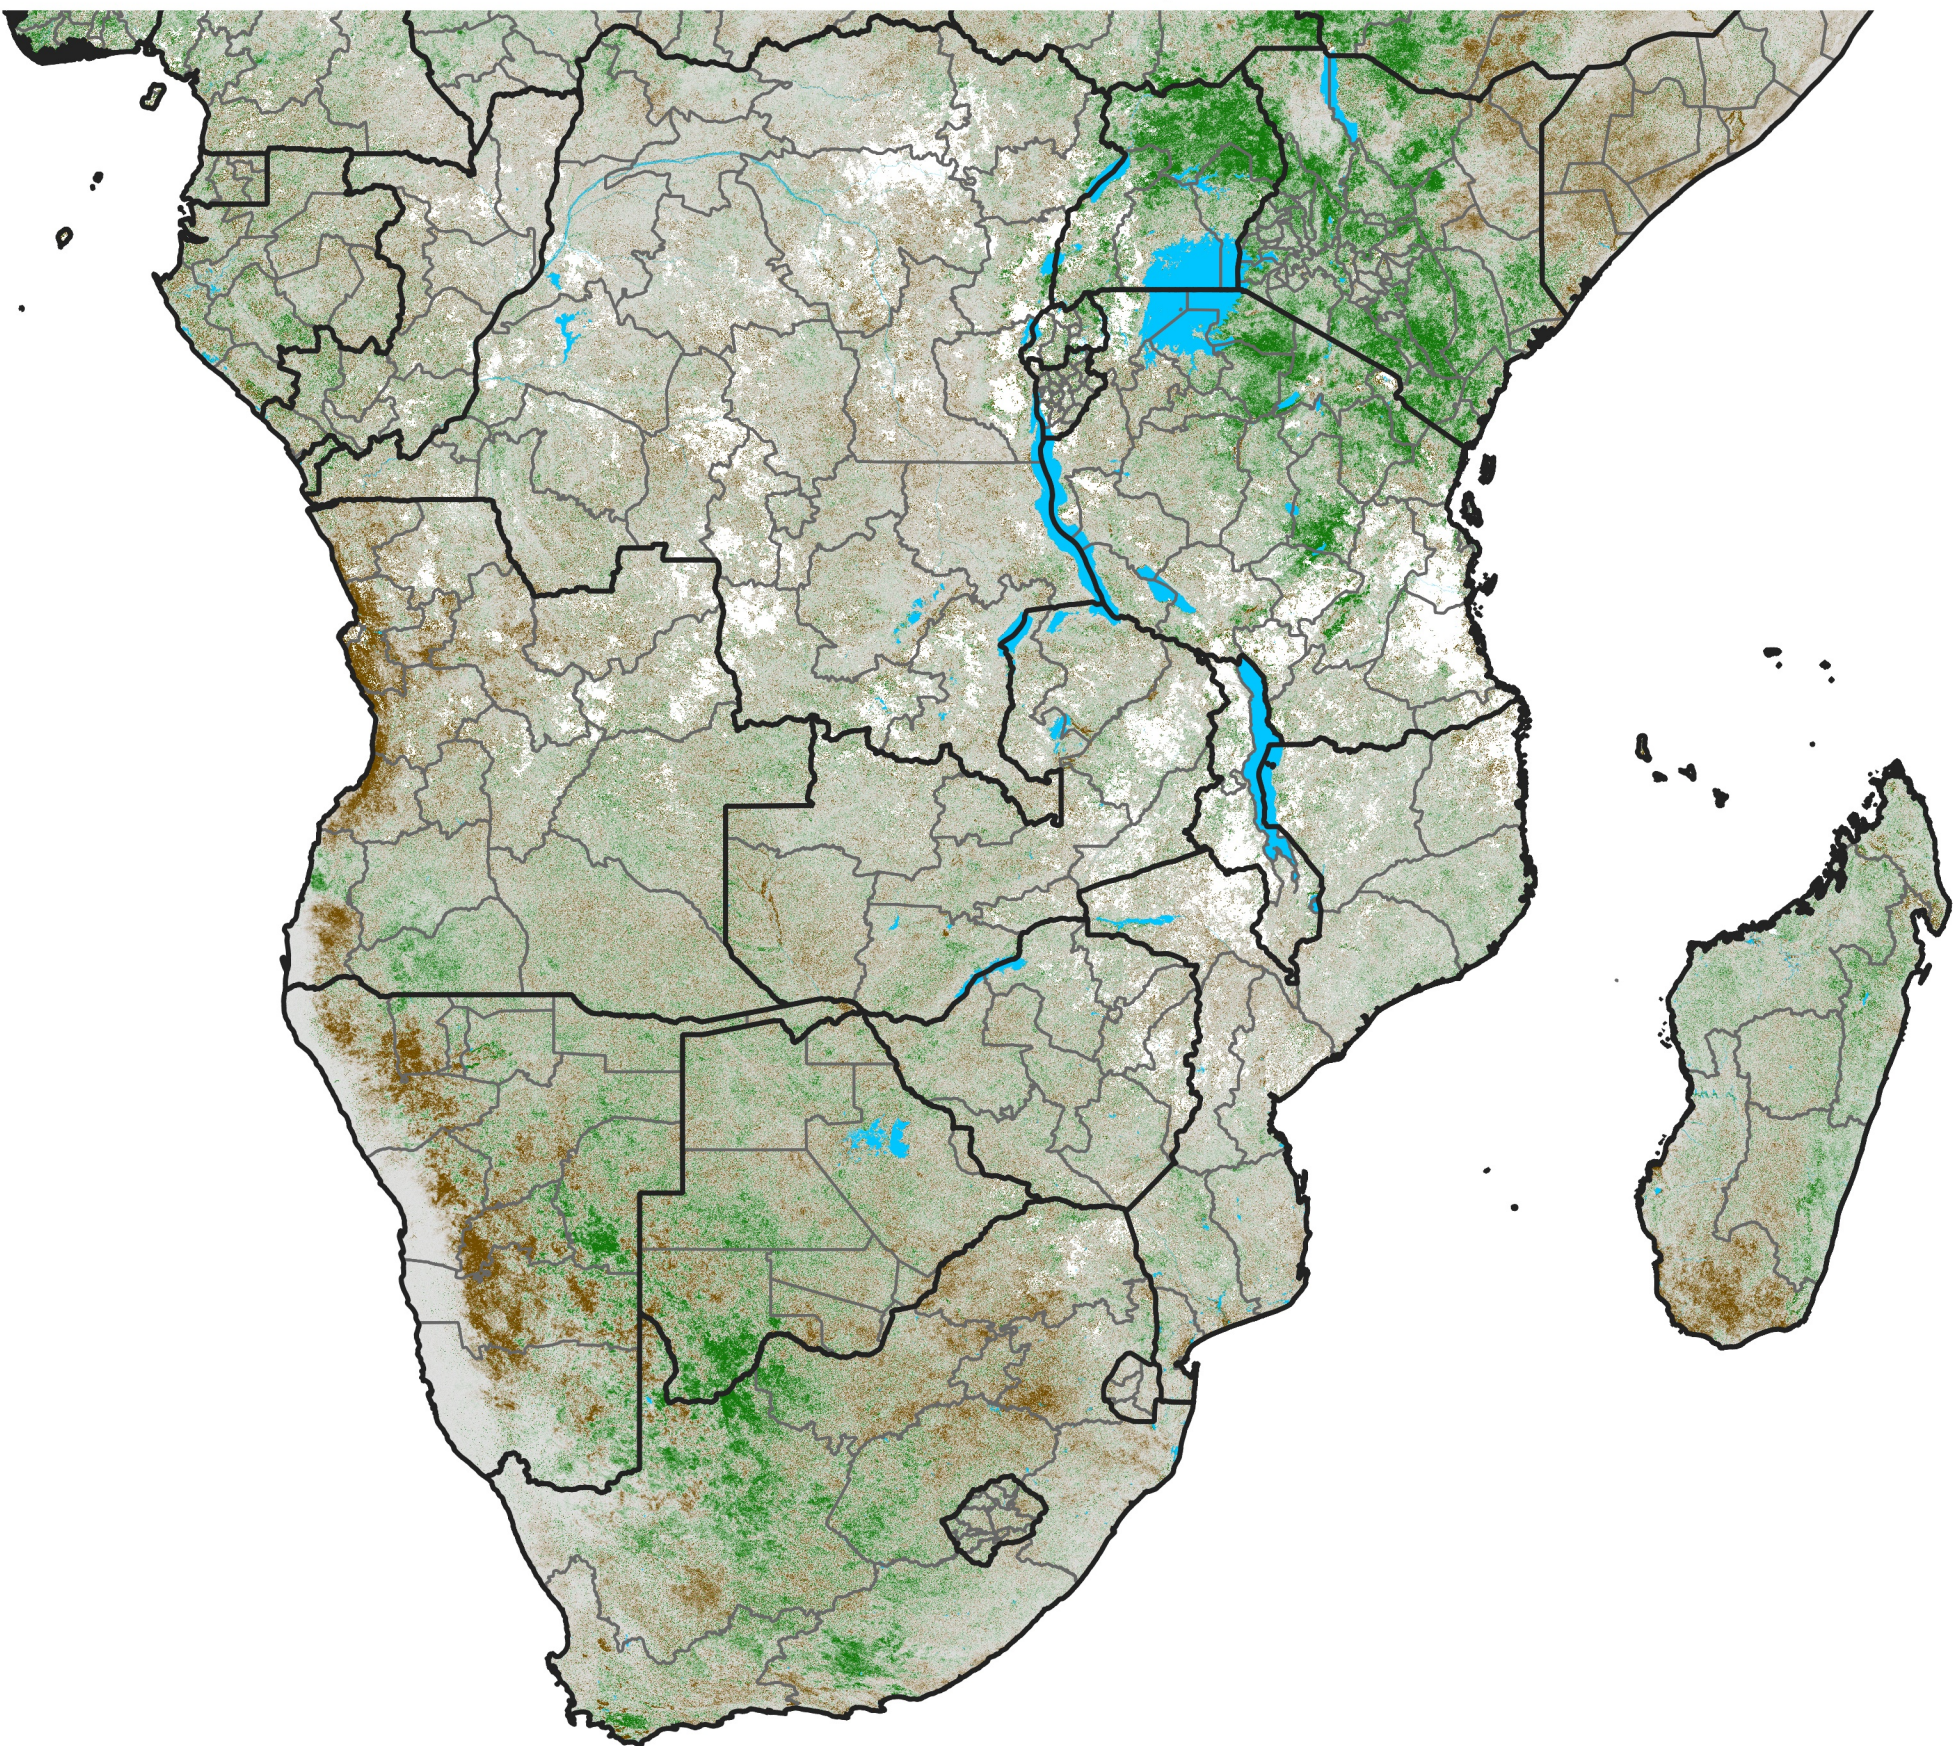

Southern Africa

NDVI Difference

2026 minus 2025

Period 16 / Mar 11 - 20, 2026

NDVI Difference

<math>< -0.3</math> -0.2 -0.1 -0.05 0.05 0.1 0.2 > 0.3

Negative

No Difference