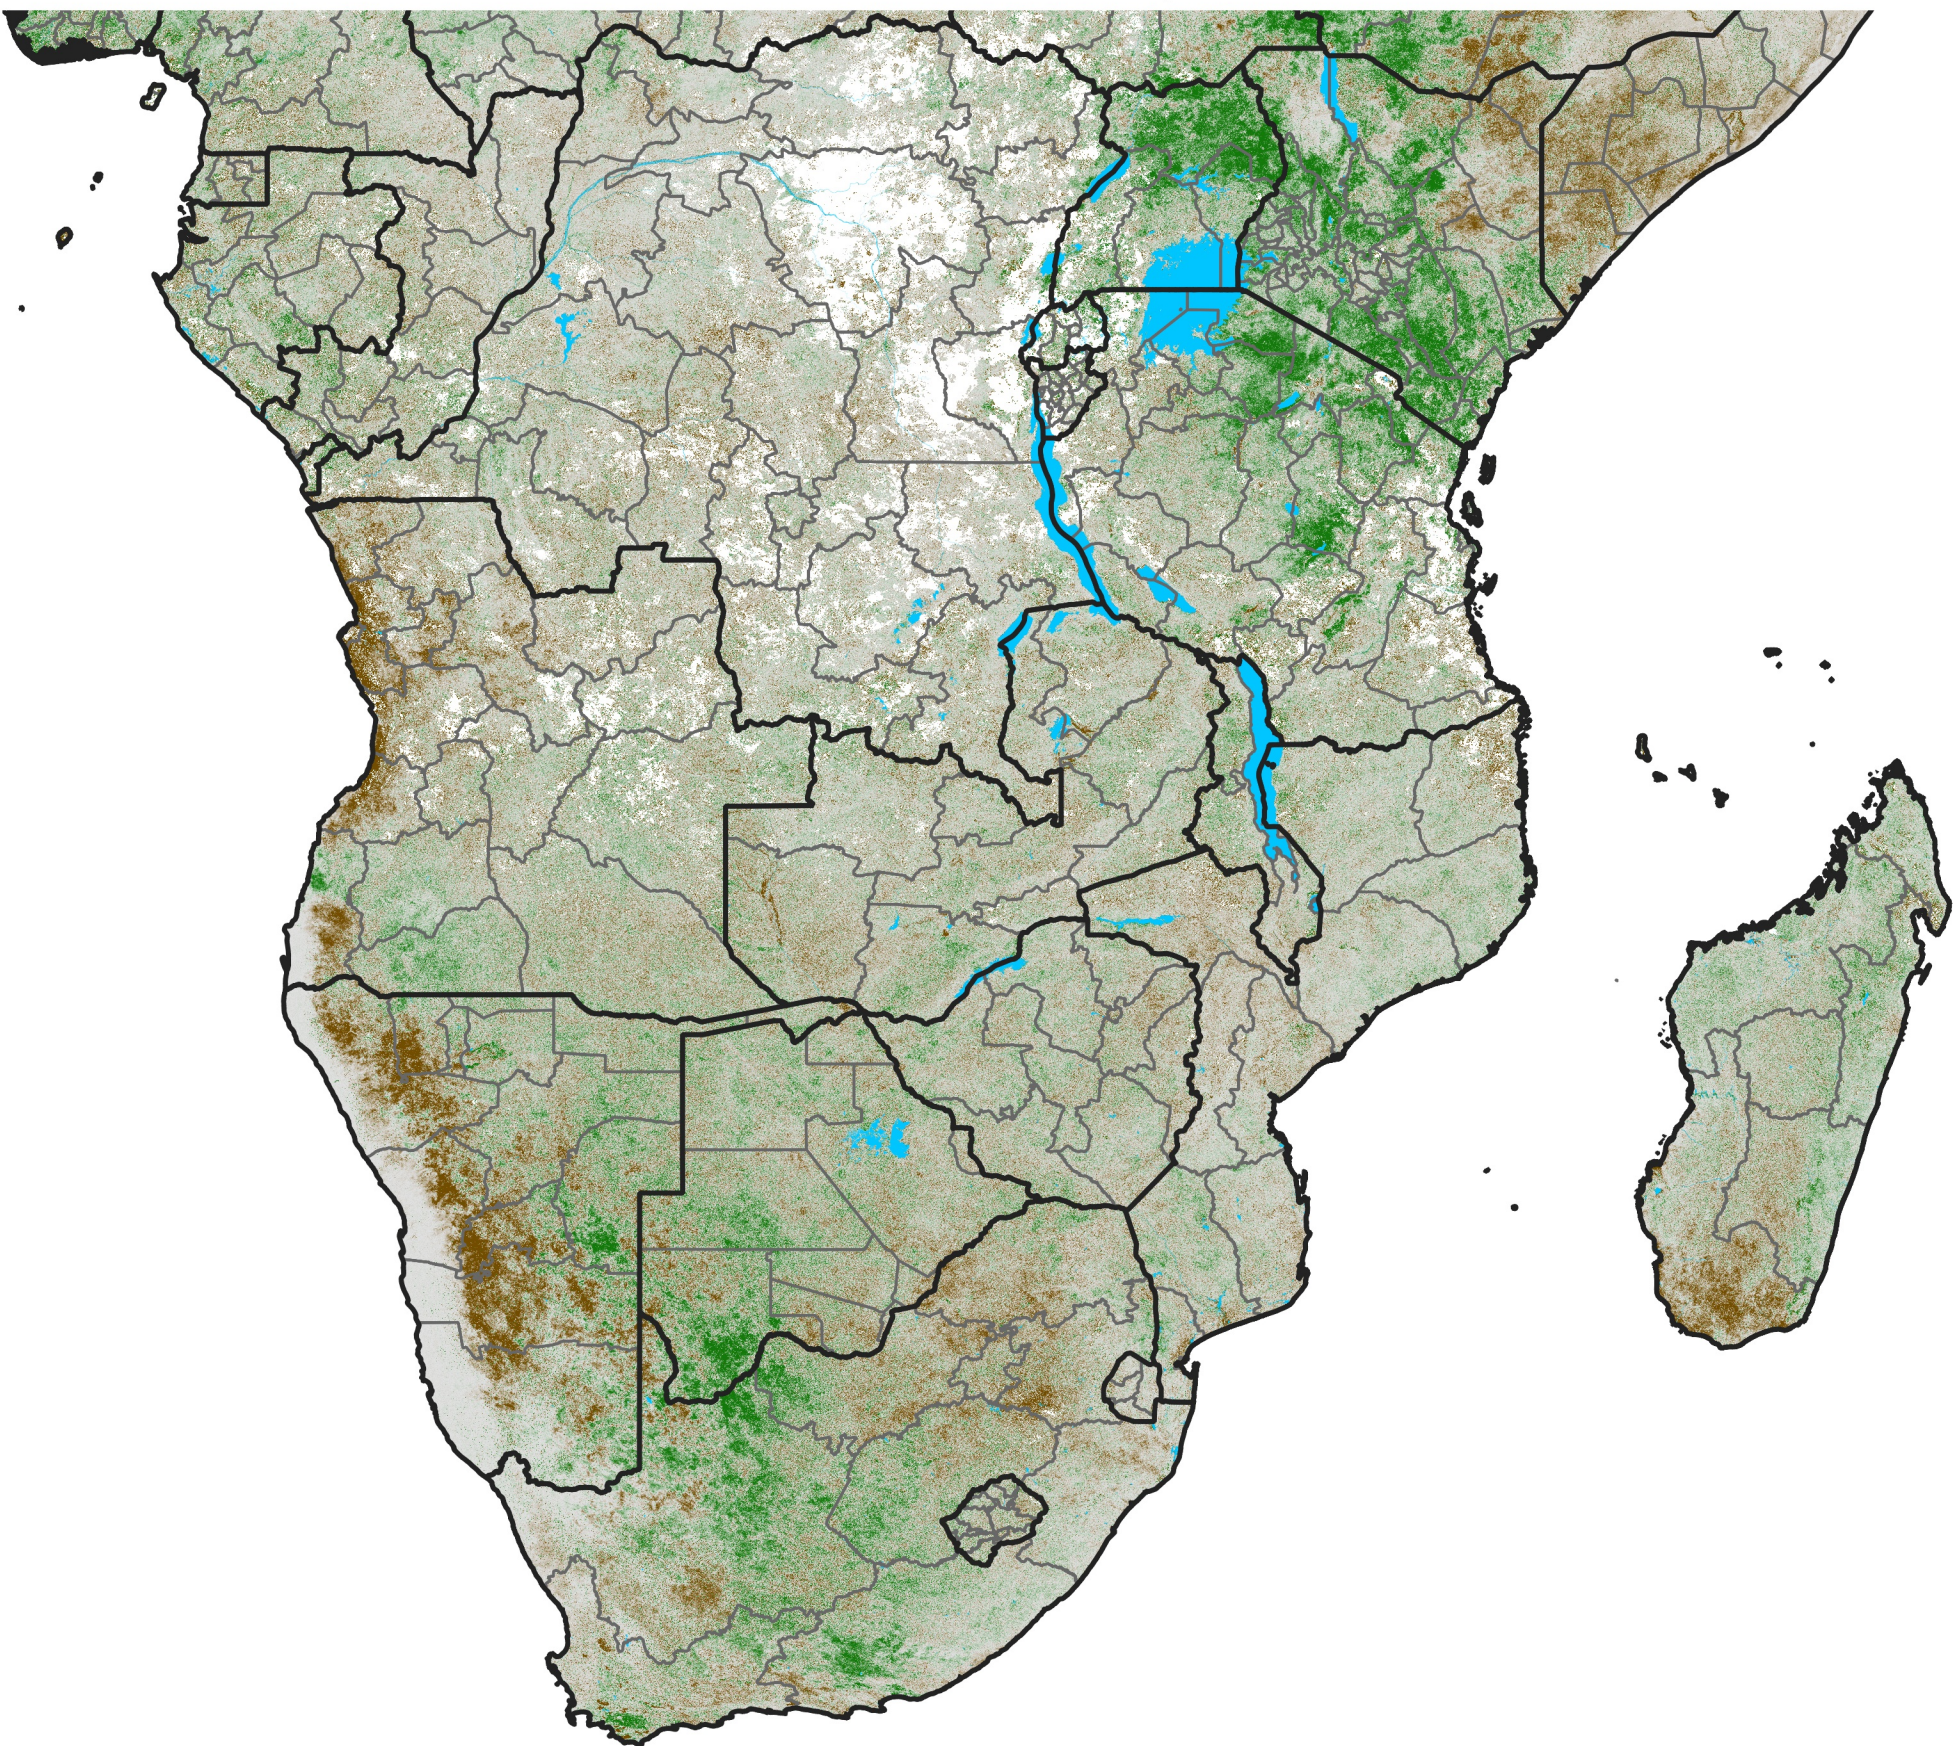

Southern Africa

NDVI Difference

2026 minus 2025

Period 17 / Mar 16 - 25, 2026

NDVI Difference

<math>< -0.3</math> -0.2 -0.1 -0.05 0.05 0.1 0.2 > 0.3

Negative

No Difference