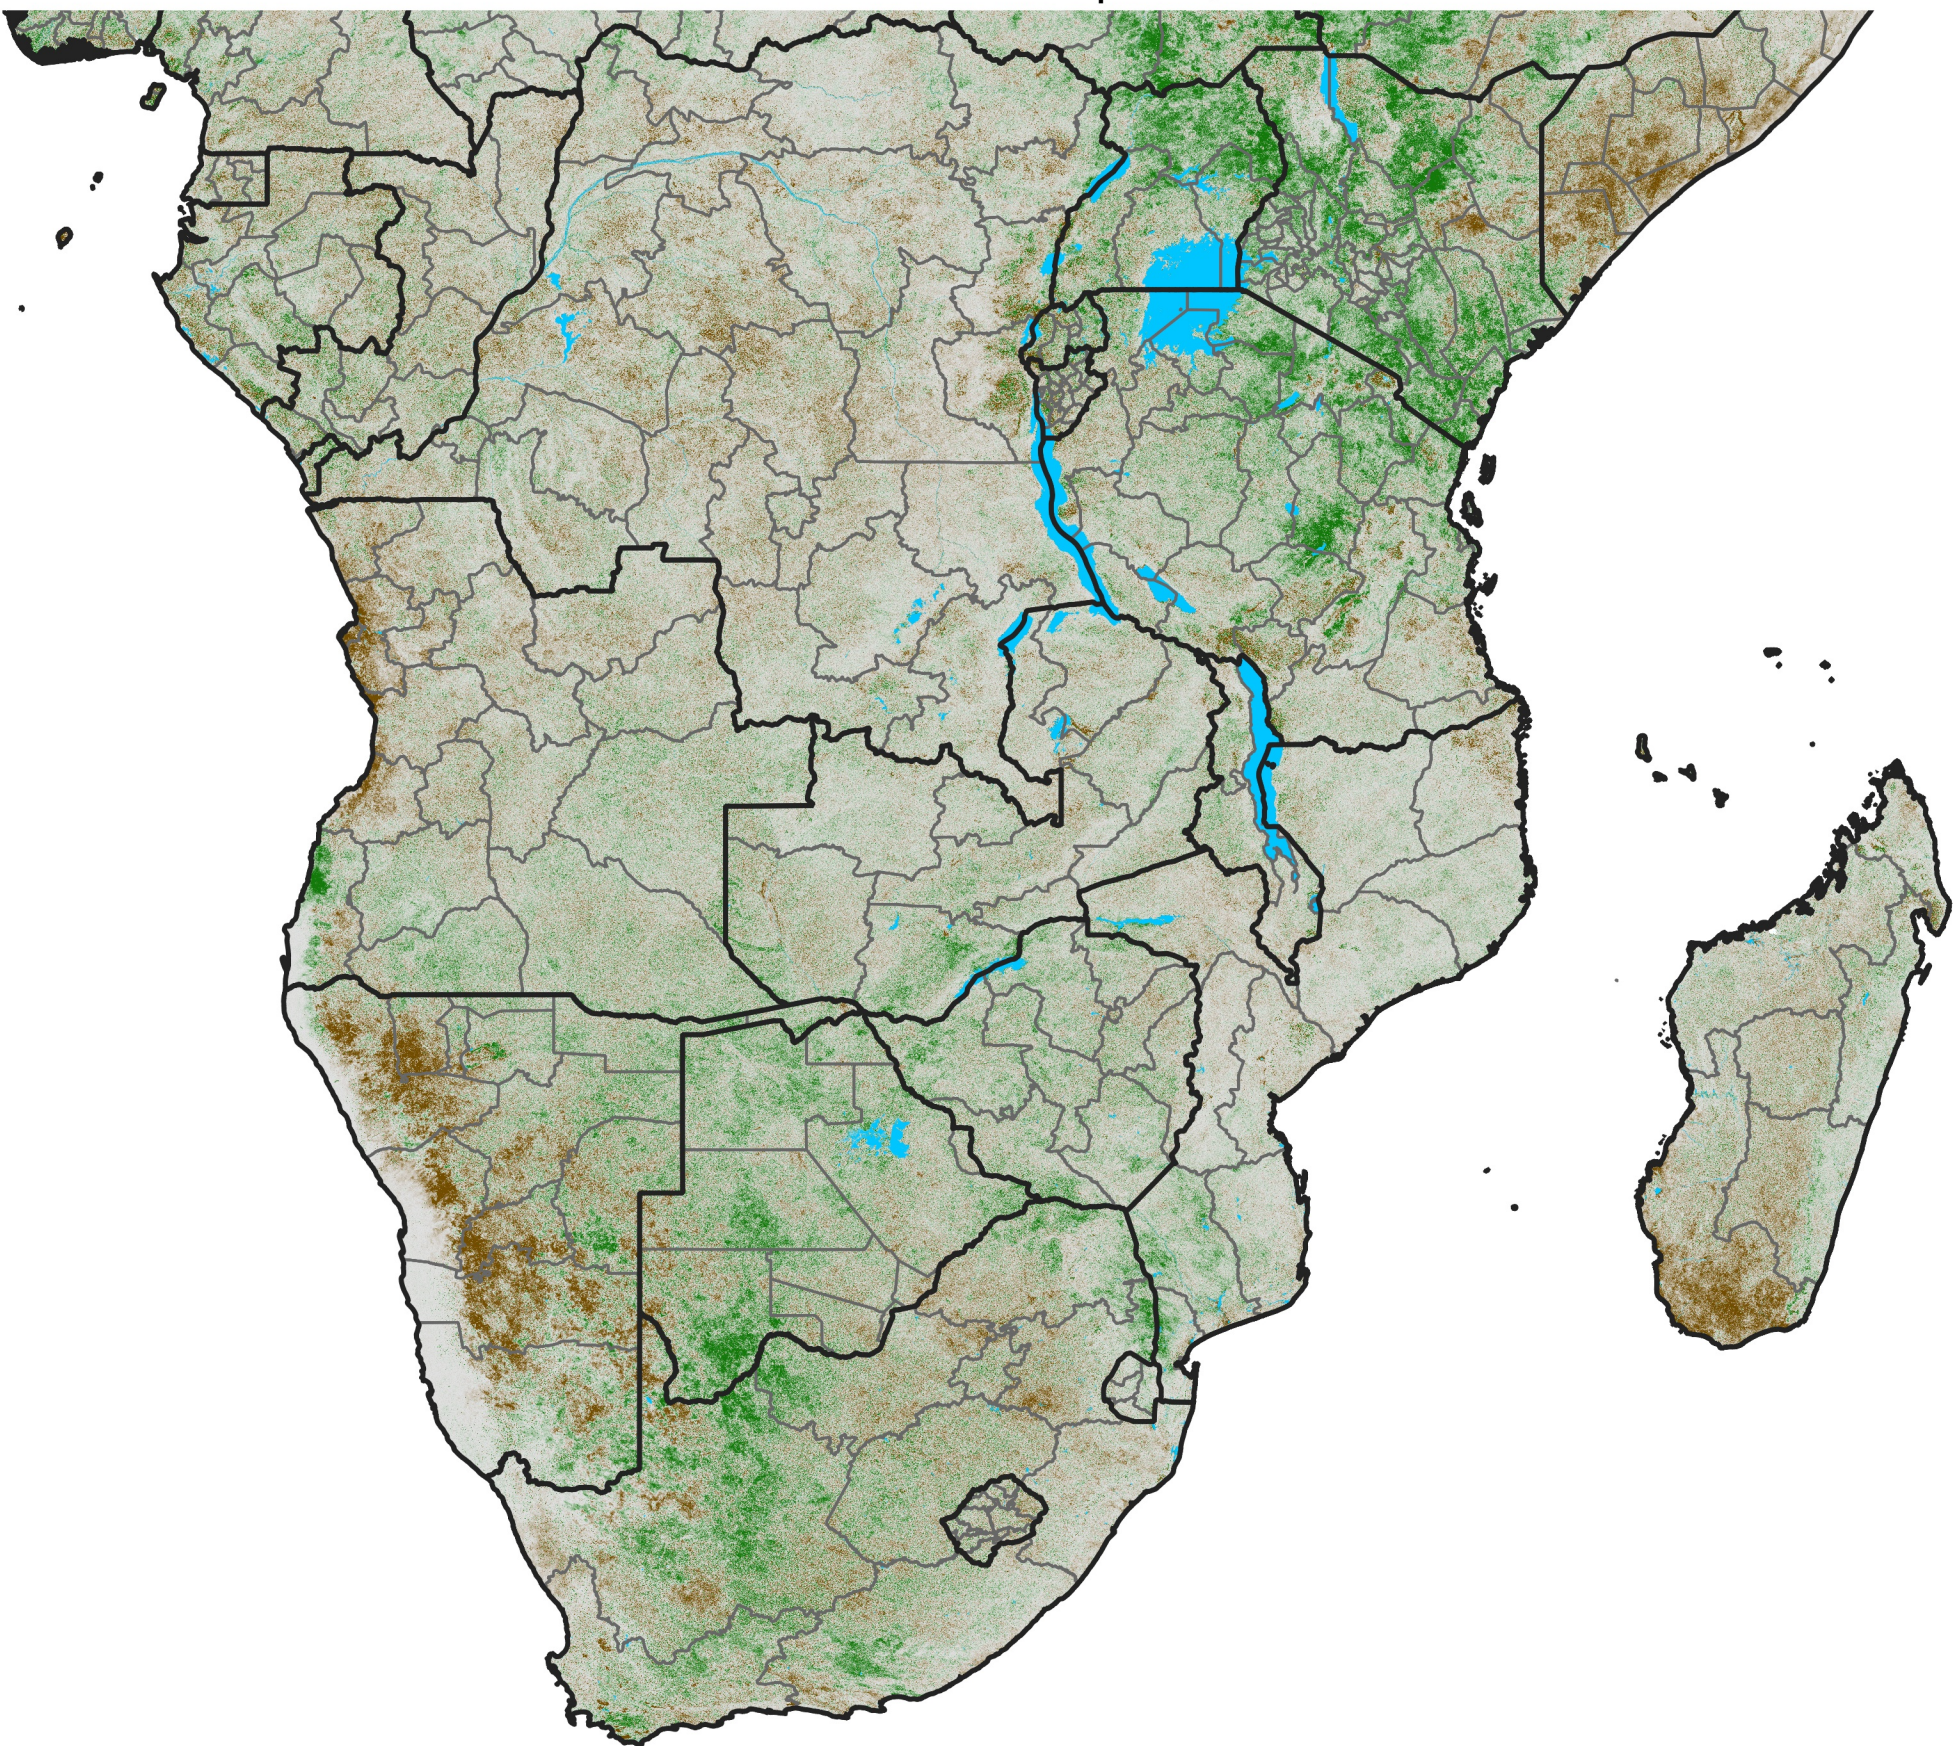

Southern Africa

NDVI Difference

2026 minus 2025

Period 19 / Mar 26 - Apr 05, 2026

NDVI Difference

< -0.3 -0.2 -0.1 -0.05 0.05 0.1 0.2 >0.3

Negative

No Difference